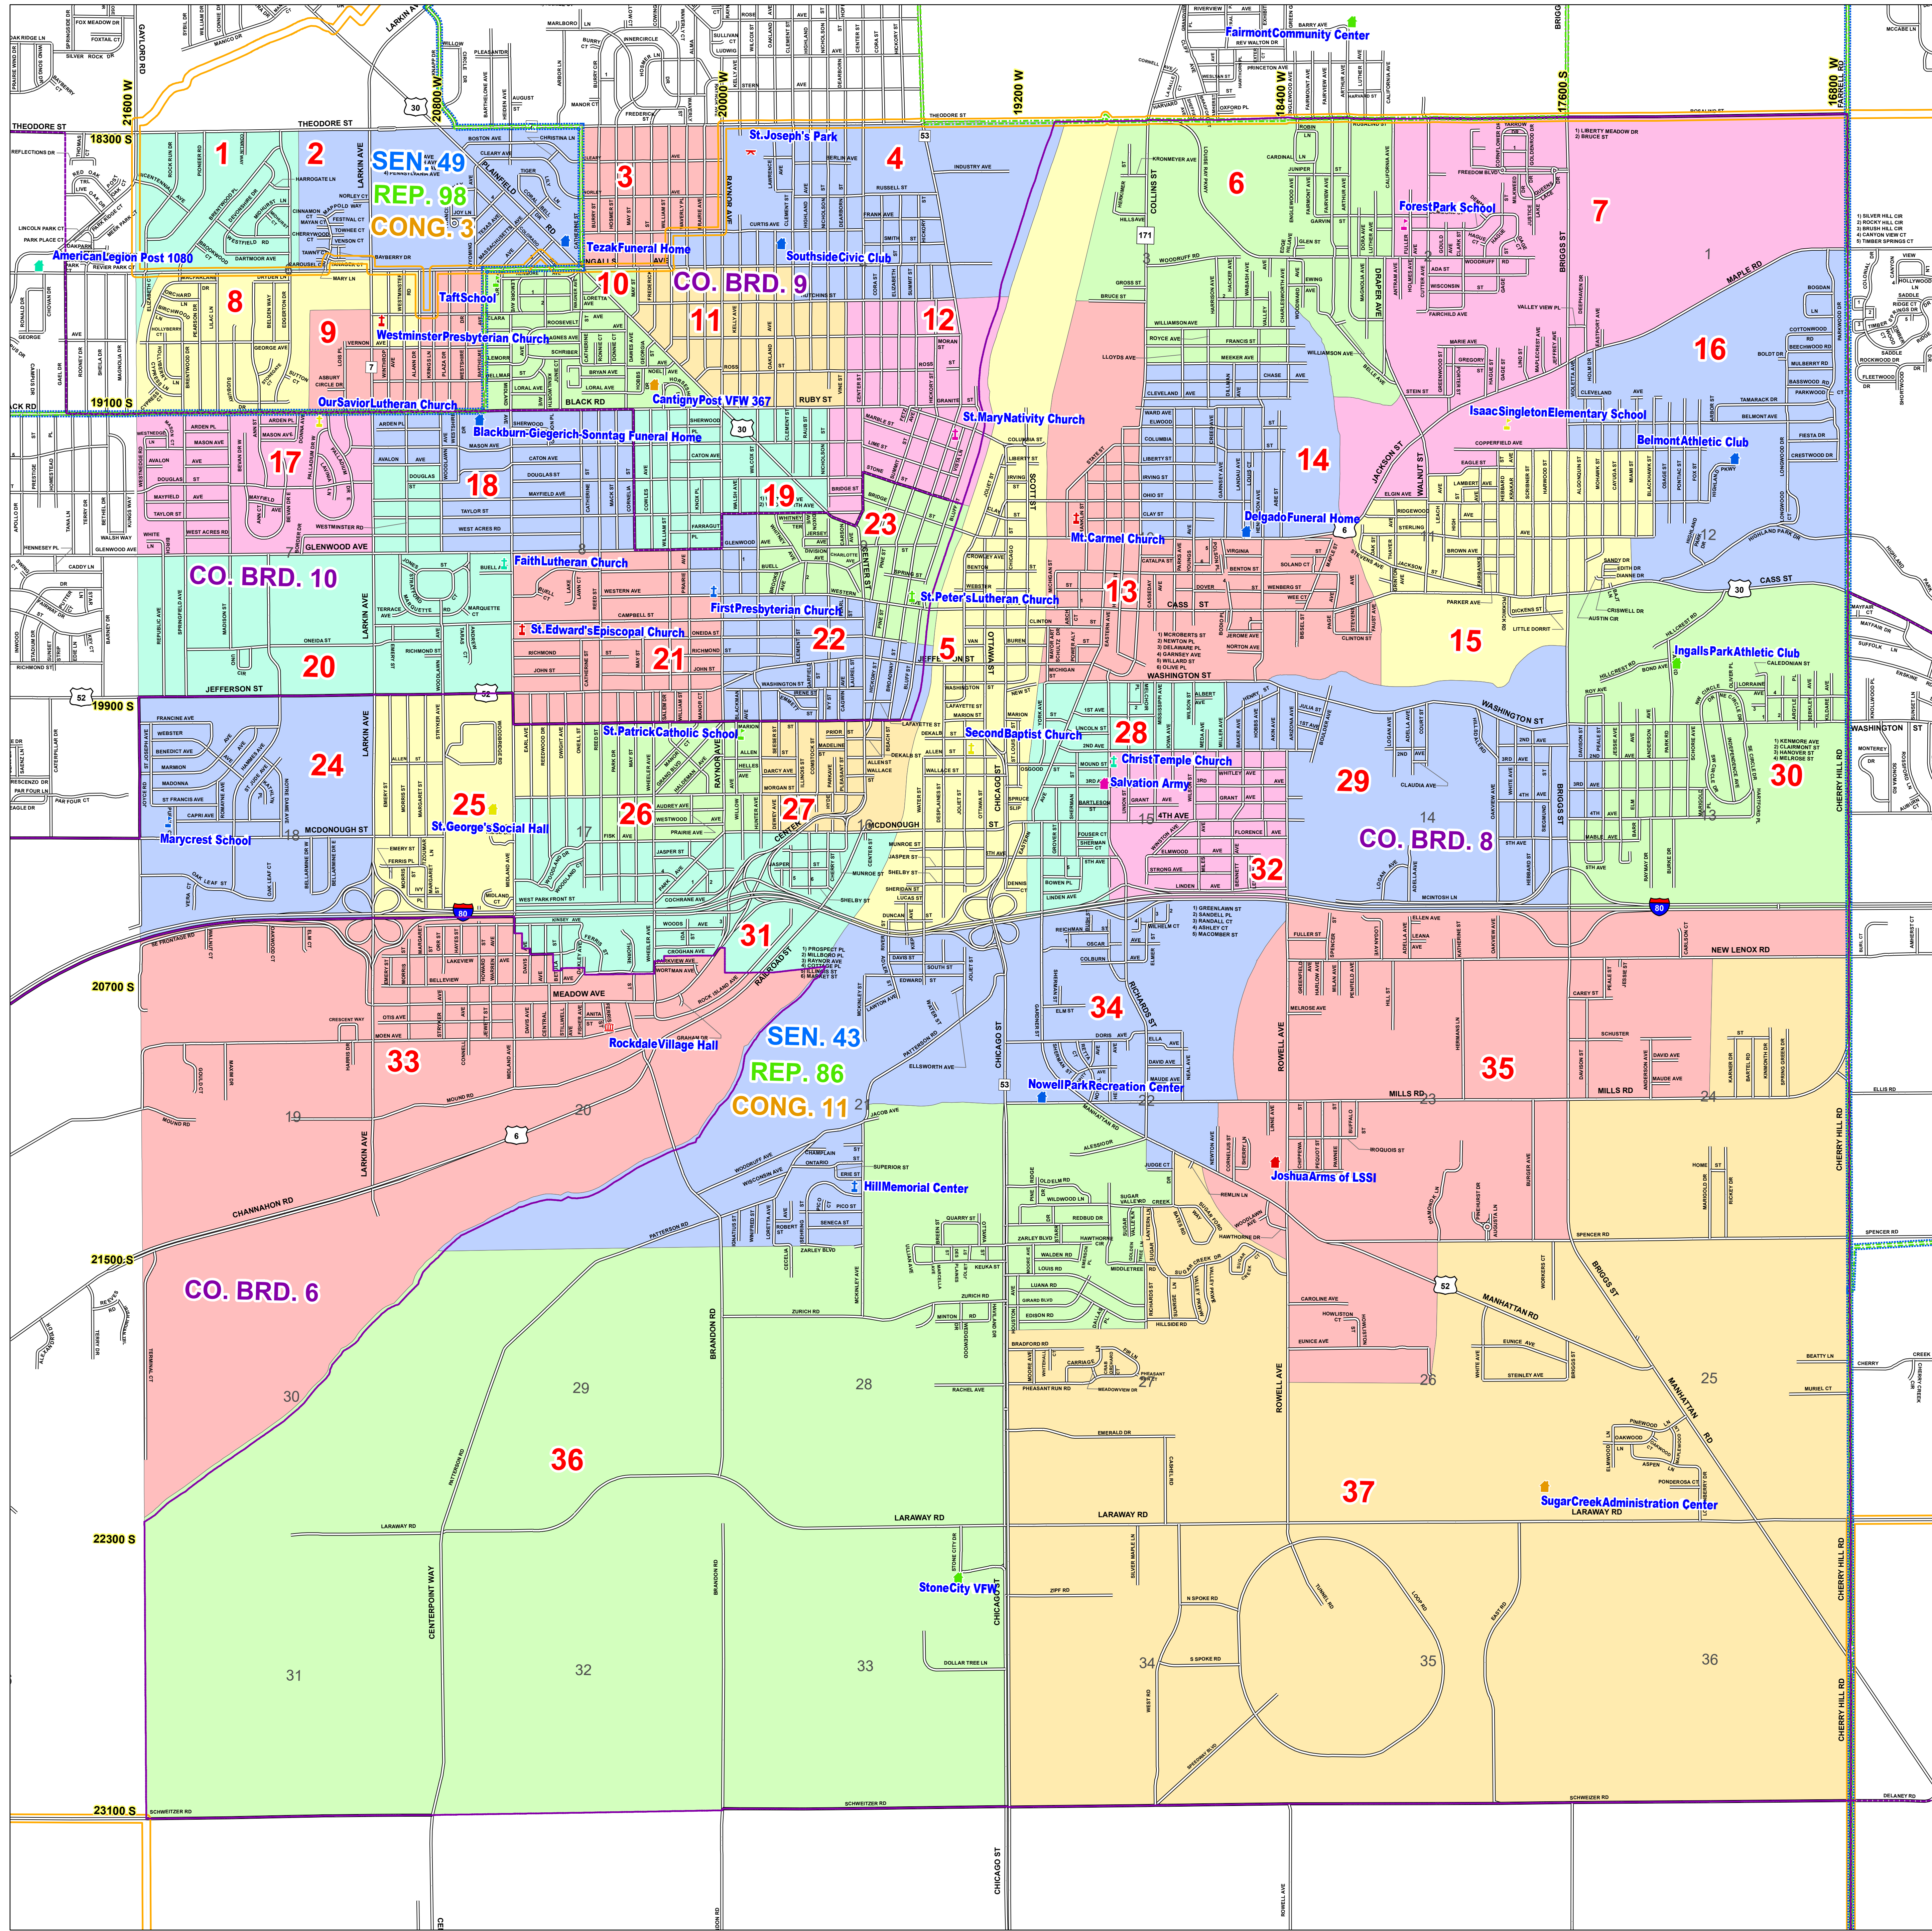

JOLIET TOWNSHIP ELECTION PRECINCTS

TOWNSHIP 35 N -- RANGE 10 E

1"=1,200'

LAUREN STALEY FERRY
WILL COUNTY CLERK

PRECINCT	POLLING PLACE
Joliet 1	American Legion Post 1080
Joliet 2	2625 Ingalls Ave., Joliet
Joliet 3	Tezak Funeral Home
Joliet 4	St. Joseph's Park
Joliet 5	Theodore St. & Raynor Ave., Joliet
Joliet 6	Southside Civic Club
Joliet 7	1214 Oakland Ave., Joliet
Joliet 8	Second Baptist Church
Joliet 9	Fairmont Community Center
Joliet 10	525 Barry Ave., Lockport
Joliet 11	Forest Park School
Joliet 12	1220 California Ave., Joliet
Joliet 13	Our Savior Lutheran Church
Joliet 14	1910 Black Rd., Joliet
Joliet 15	Westminster Presbyterian Church
Joliet 16	1015 Winthrop Ave., Joliet
Joliet 17	Taft School
Joliet 18	1125 Oregon Ave., Joliet
Joliet 19	Cantrigny Post VFW 367
Joliet 20	826 Horseshoe Dr., Joliet
Joliet 21	St. Mary Nativity Church
Joliet 22	706 N. Broadway St., Joliet
Joliet 23	Mt. Carmel Church
Joliet 24	205 E. Jackson St., Joliet
Joliet 25	400 Landau Ave., Joliet
Joliet 26	Isaac Singleton Elementary School
Joliet 27	1451 Copperfield Ave., Joliet
Joliet 28	Faith Lutheran Church
Joliet 29	651 Highland Park Dr., Joliet
Joliet 30	Our Savior Lutheran Church
Joliet 31	1910 Black Rd., Joliet
Joliet 32	Blackburn-Giegerich-Sonntag Funeral Home
Joliet 33	1500 Black Rd., Joliet
Joliet 34	Cantrigny Post VFW 367
Joliet 35	826 Horseshoe Dr., Joliet
Joliet 36	206 N. Midland Ave., Joliet
Joliet 37	St. Edward's Episcopal Church
Joliet 38	First Presbyterian Church
Joliet 39	825 Western Ave., Joliet
Joliet 40	St. Peter's Lutheran Church
Joliet 41	308 N. Broadway St., Joliet
Joliet 42	Marycrest School
Joliet 43	310 Stryker Ave., Joliet
Joliet 44	St. George's Social Hall
Joliet 45	St. Patrick's Catholic School
Joliet 46	110 Willow Ave., Joliet
Joliet 47	St. Patrick's Catholic School
Joliet 48	110 Willow Ave., Joliet
Joliet 49	Christ Temple Church
Joliet 50	212 Richards St., Joliet
Joliet 51	Nowell Park Recreation Center
Joliet 52	199 Mills Rd., Joliet
Joliet 53	Ingalls Park Athletic Club
Joliet 54	20 N. Park Rd., Joliet
Joliet 55	St. Patrick's Catholic School
Joliet 56	110 Willow Ave., Joliet
Joliet 57	Salvation Army
Joliet 58	303 Thales Ct., Joliet
Joliet 59	Rockdale Village Hall
Joliet 60	79 Moen Ave., Rockdale
Joliet 61	Hill Memorial Center
Joliet 62	402 Springfield St., Joliet
Joliet 63	Joshua Arms of LSSI
Joliet 64	1315 Rowell Ave., Joliet
Joliet 65	Stone City VFW
Joliet 66	124 Stone City Dr., Joliet
Joliet 67	Sugar Creek Administration Center
Joliet 68	17540 W. Laraway Rd., Joliet

- County Board
- State Senate
- Congressional
- State House

PLAT DATE: Friday, October 11, 2019
PREPARED BY THE WILL COUNTY CLERK'S OFFICE
302 N. CHICAGO STREET, JOLIET, IL 60432 (815) 740-4613