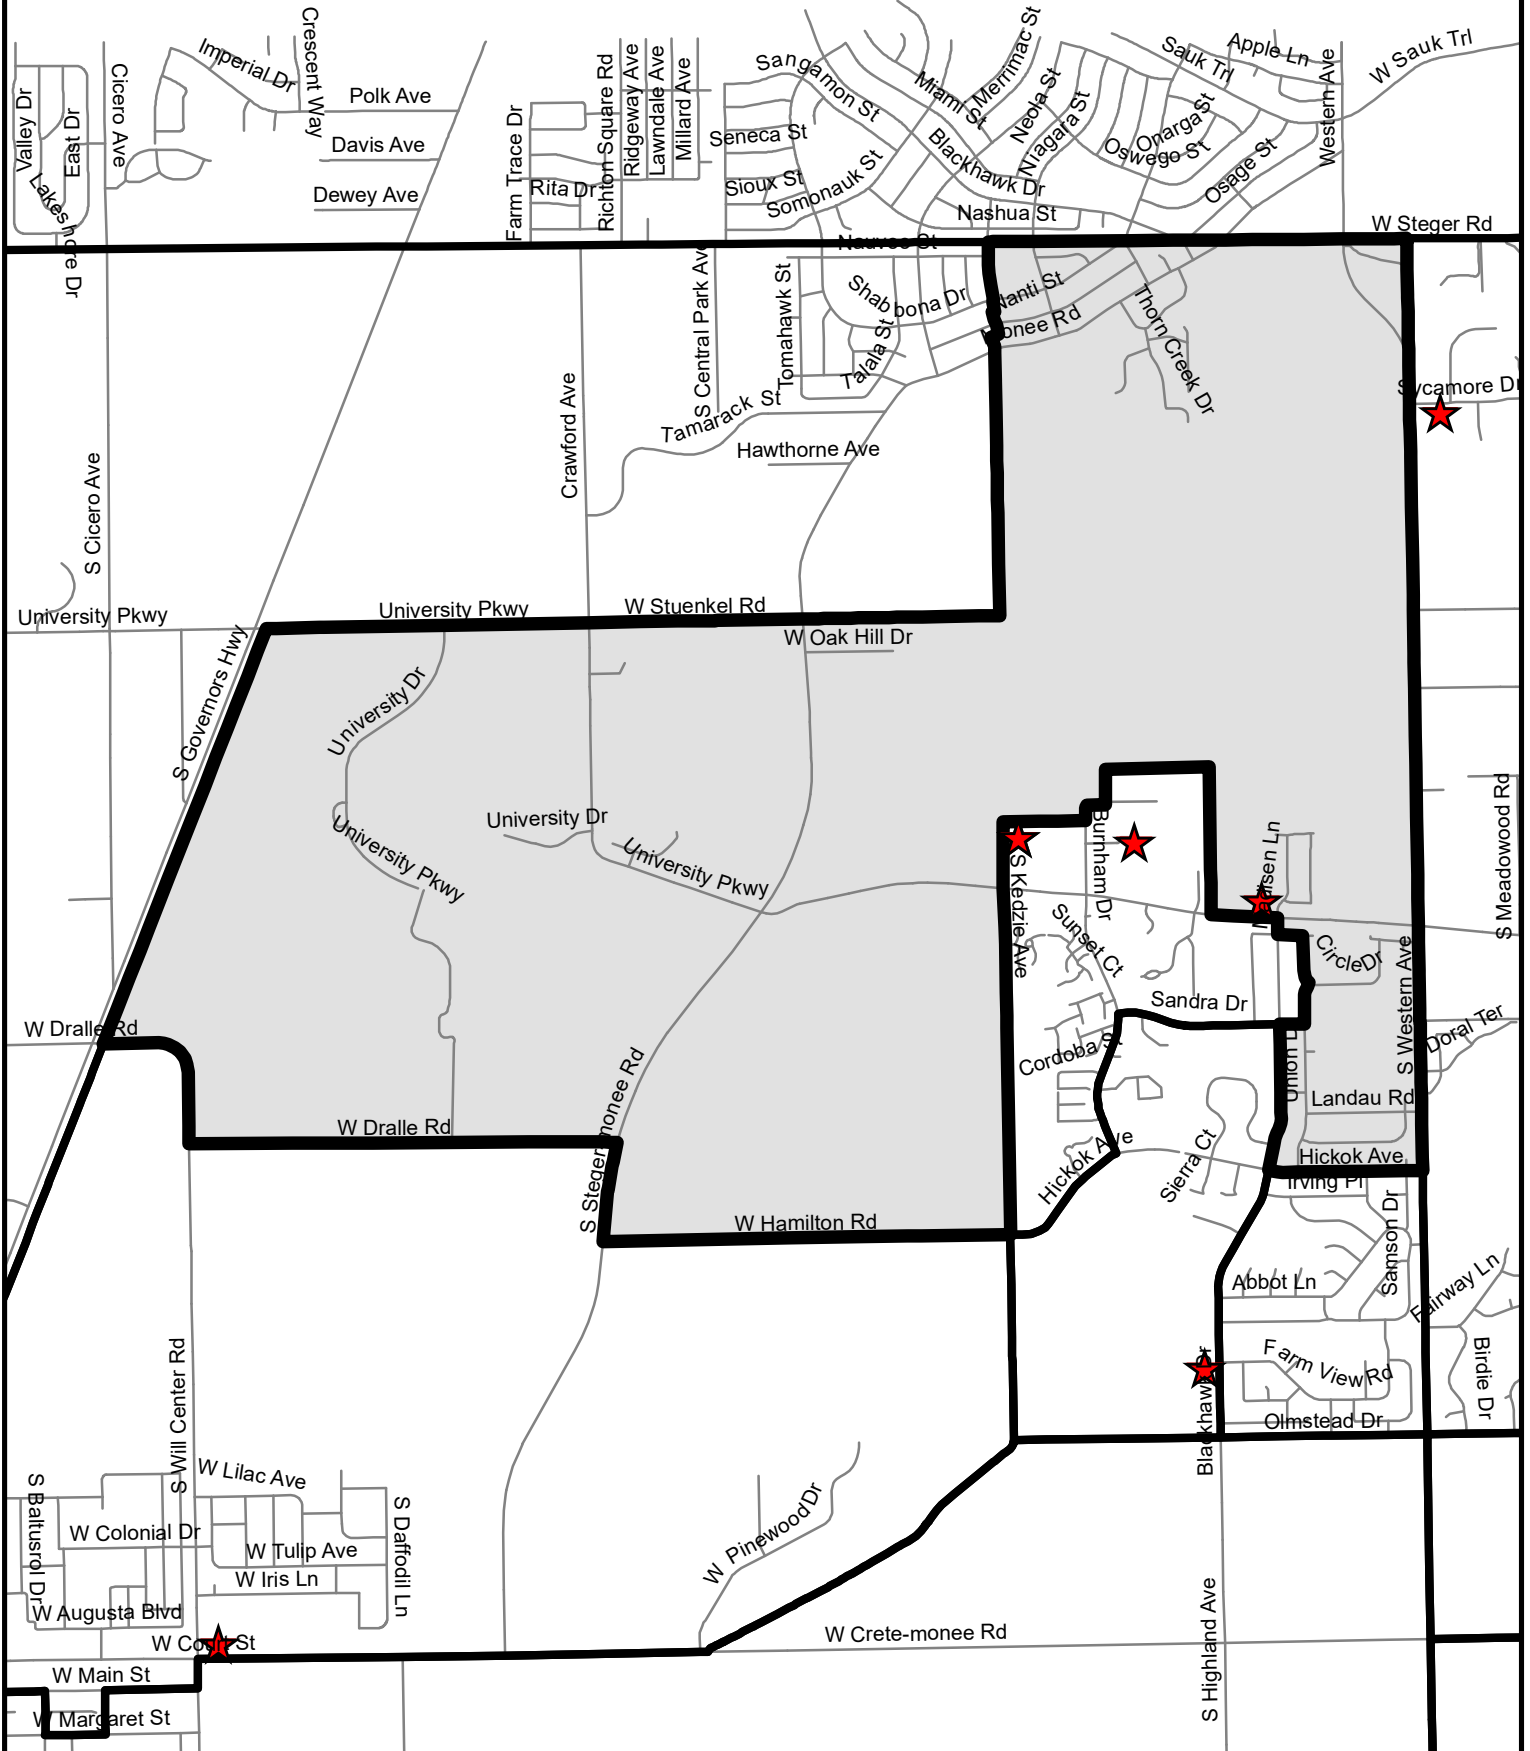

# MONEE02

Valley Dr  
Lakeshore Dr  
East Dr  
Cicero Ave  
Imperial Dr  
Crescent Way  
Polk Ave  
Davis Ave  
Dewey Ave  
Farm Trace Dr  
Rita Dr  
Righton Square Rd  
Ridgeway Ave  
Lawndale Ave  
Millard Ave  
Seneca St  
Sioux St  
Somonauk St  
Nashua St  
S Cicero Ave  
University Pkwy  
Sycamore Dr  
W Steger-Monee Rd  
W Dralle Rd  
W Crete-Monee Rd  
W Main St  
W Margaret St

Imperial Dr  
Crescent Way  
Polk Ave  
Davis Ave  
Dewey Ave  
Farm Trace Dr  
Rita Dr  
Righton Square Rd  
Ridgeway Ave  
Lawndale Ave  
Millard Ave  
Seneca St  
Sioux St  
Somonauk St  
Nashua St  
S Cicero Ave  
University Pkwy  
Sycamore Dr  
W Steger-Monee Rd  
W Dralle Rd  
W Crete-Monee Rd  
W Main St  
W Margaret St

Polk Ave  
Davis Ave  
Dewey Ave  
Farm Trace Dr  
Rita Dr  
Righton Square Rd  
Ridgeway Ave  
Lawndale Ave  
Millard Ave  
Seneca St  
Sioux St  
Somonauk St  
Nashua St  
S Cicero Ave  
University Pkwy  
Sycamore Dr  
W Steger-Monee Rd  
W Dralle Rd  
W Crete-Monee Rd  
W Main St  
W Margaret St

Sangamon St  
Miami St  
Seneca St  
Sioux St  
Somonauk St  
Nashua St  
S Cicero Ave  
University Pkwy  
Sycamore Dr  
W Steger-Monee Rd  
W Dralle Rd  
W Crete-Monee Rd  
W Main St  
W Margaret St

Merrimac St  
Neola St  
Blackhawk Dr  
Nashua St  
S Cicero Ave  
University Pkwy  
Sycamore Dr  
W Steger-Monee Rd  
W Dralle Rd  
W Crete-Monee Rd  
W Main St  
W Margaret St