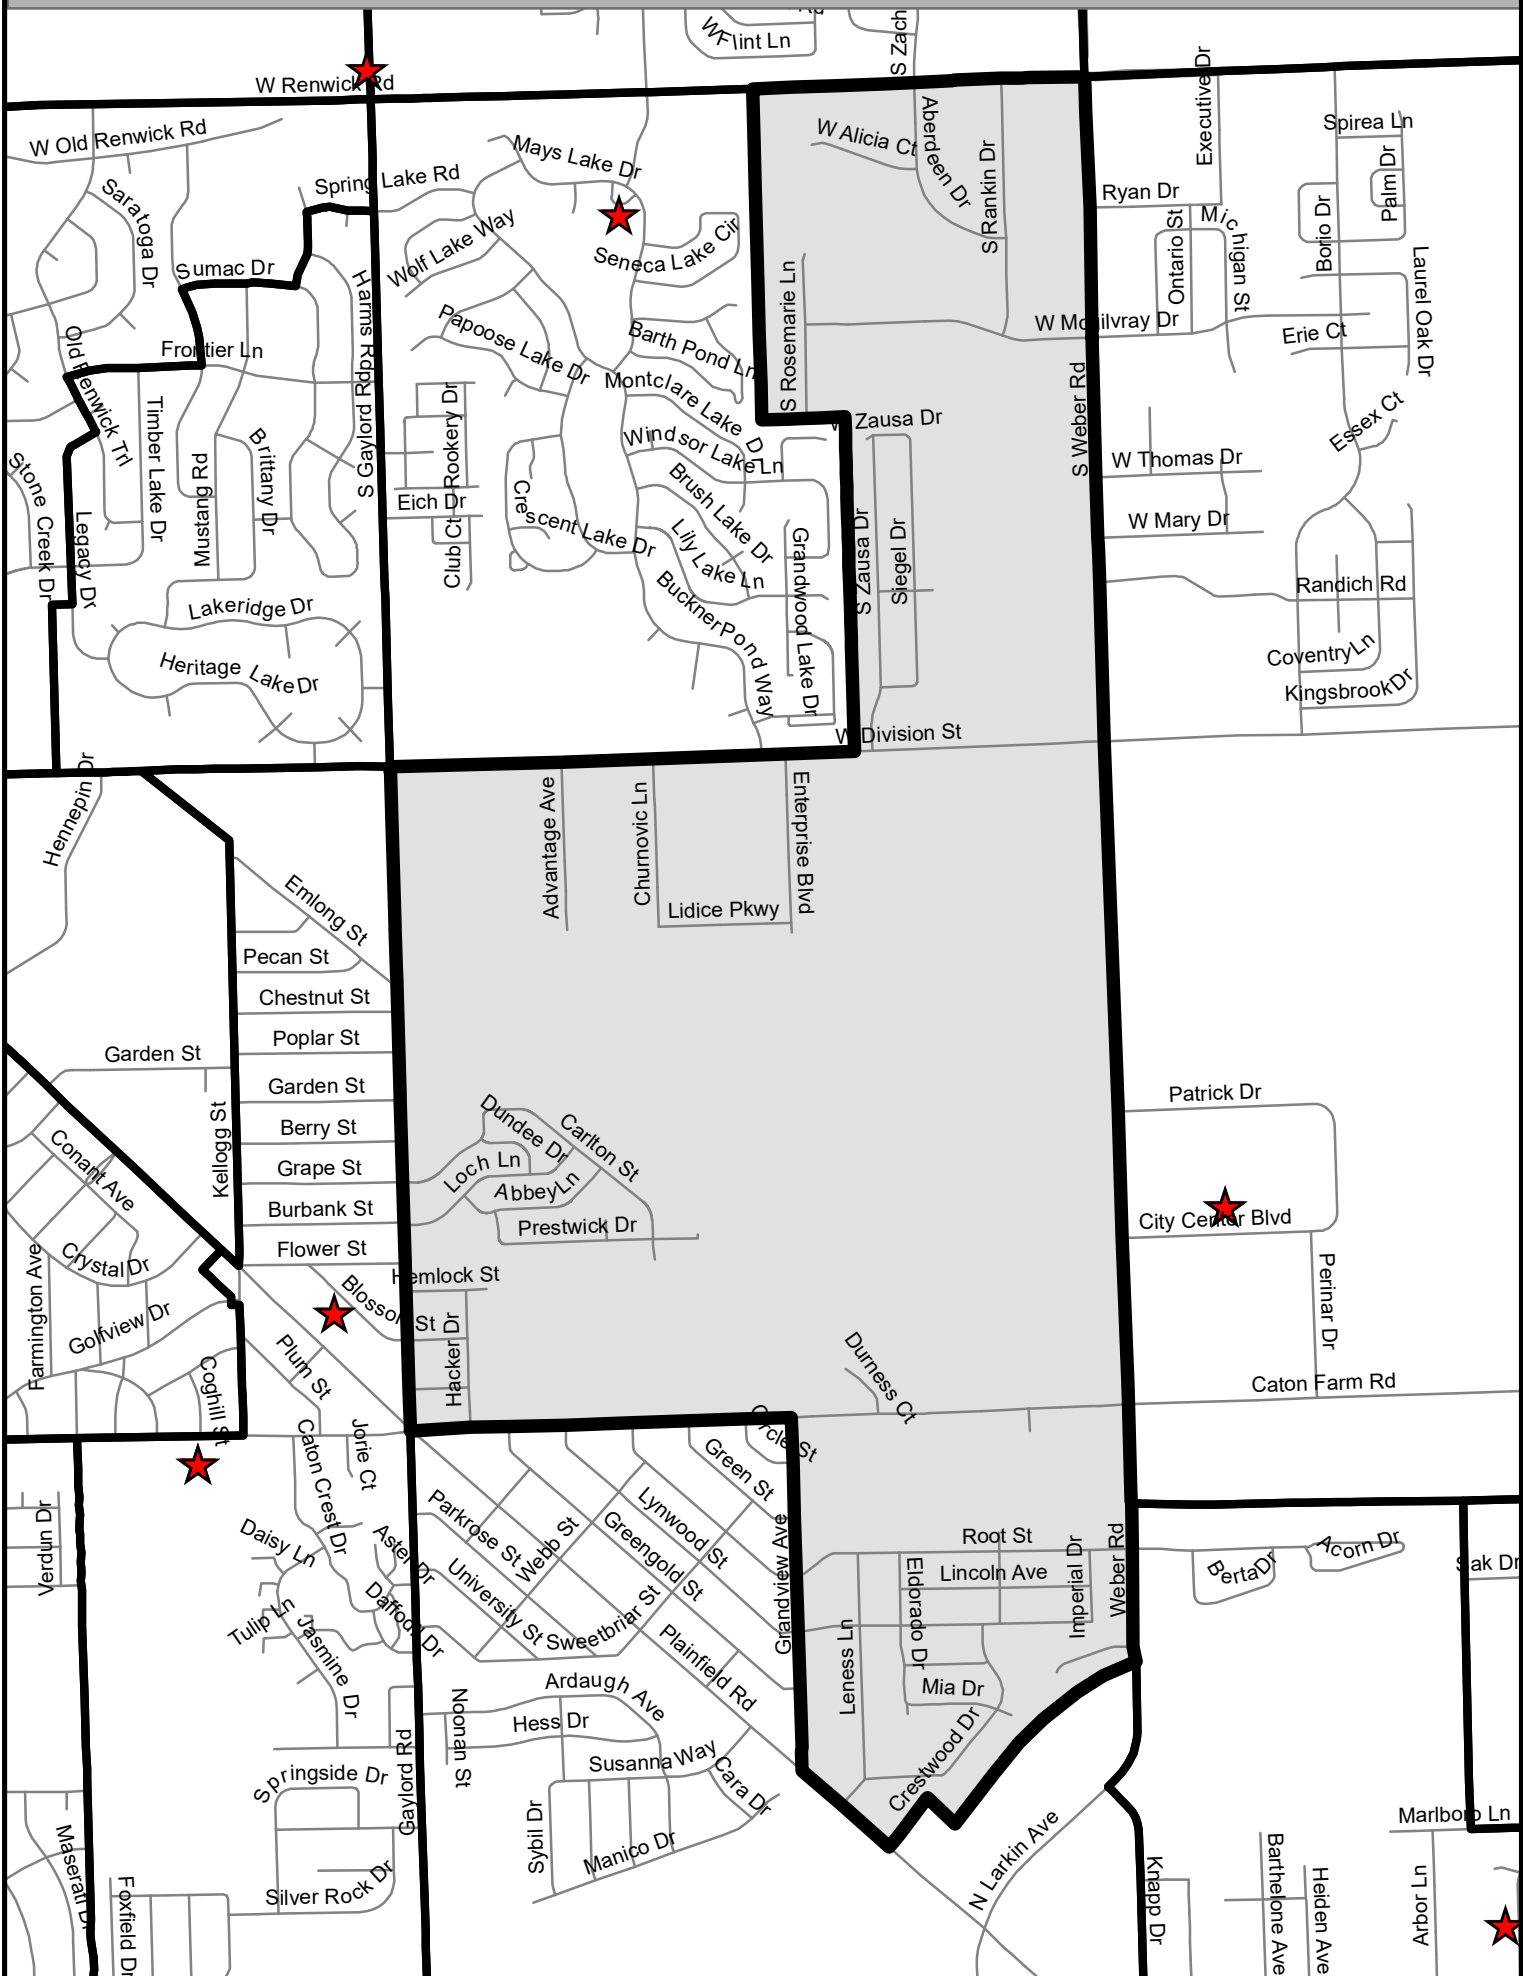

S Scott Ct

Meadow Wood Ln

Treeline Ct

E Treeline Dr

S Muir Dr

W Mckenzie Ave

Macintyre Dr

Stuart Rd

Stuart Ct

Mac Gregor Rd

Laurie Dr

Bonnie Dr

Edinburgh Dr

Geissler Dr

Mc Cameron Ave

Highland Ave

N Farrell Rd

Robson Dr

Argo Ln

E 9th St

W 159th St

Thornton St

LOCKPORT11

LOCKPORT12

LOCKPORT13

LOCKPORT14

LOCKPORT15

LOCKPORT16

LOCKPORT17

LOCKPORT18

LOCKPORT19

LOCKPORT20