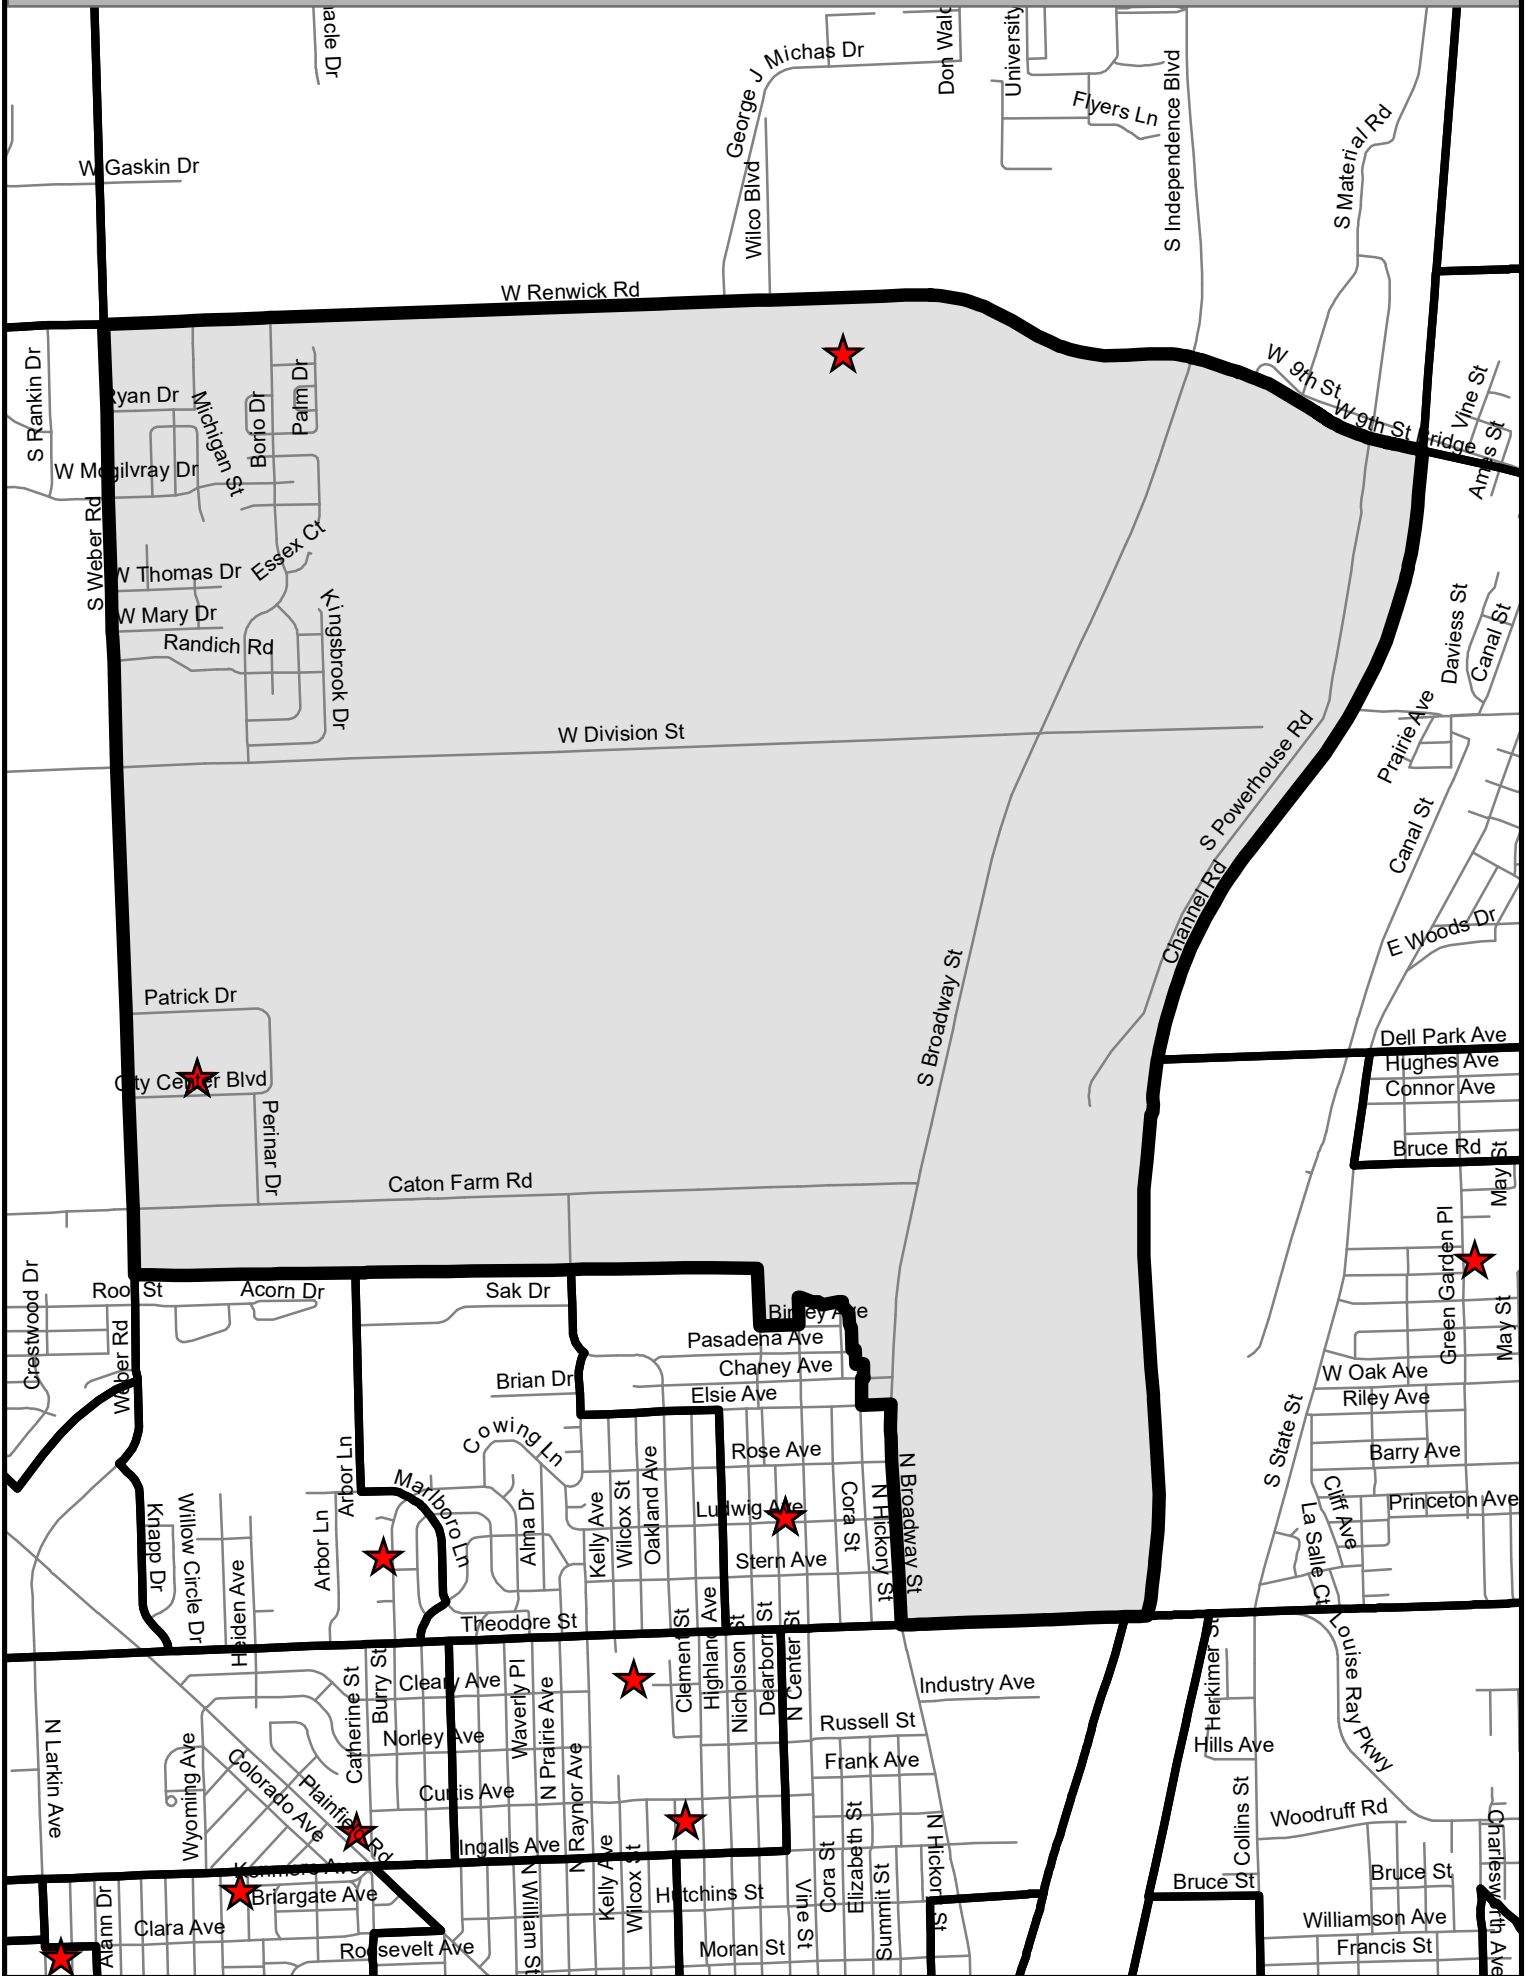

S Scott Ct

Meadow Wood Ln

Treeline Ct

E Treeline Dr

S Muir Dr

W Mckenzie Ave

Macintyre Dr

Stuart Rd

Stuart Ct

Mac Gregor Rd

Laurie Dr

Bonnie Dr

Edinburgh Dr

Geissler Dr

Mc Cameron Ave

Highland Ave

N Farrell Rd

Robson Dr

Argo Ln

E 9th St

W 159th St

Thornton St

LOCKPORT11

LOCKPORT12

LOCKPORT13

LOCKPORT14

LOCKPORT15

LOCKPORT16

LOCKPORT17

LOCKPORT18

LOCKPORT19

LOCKPORT20