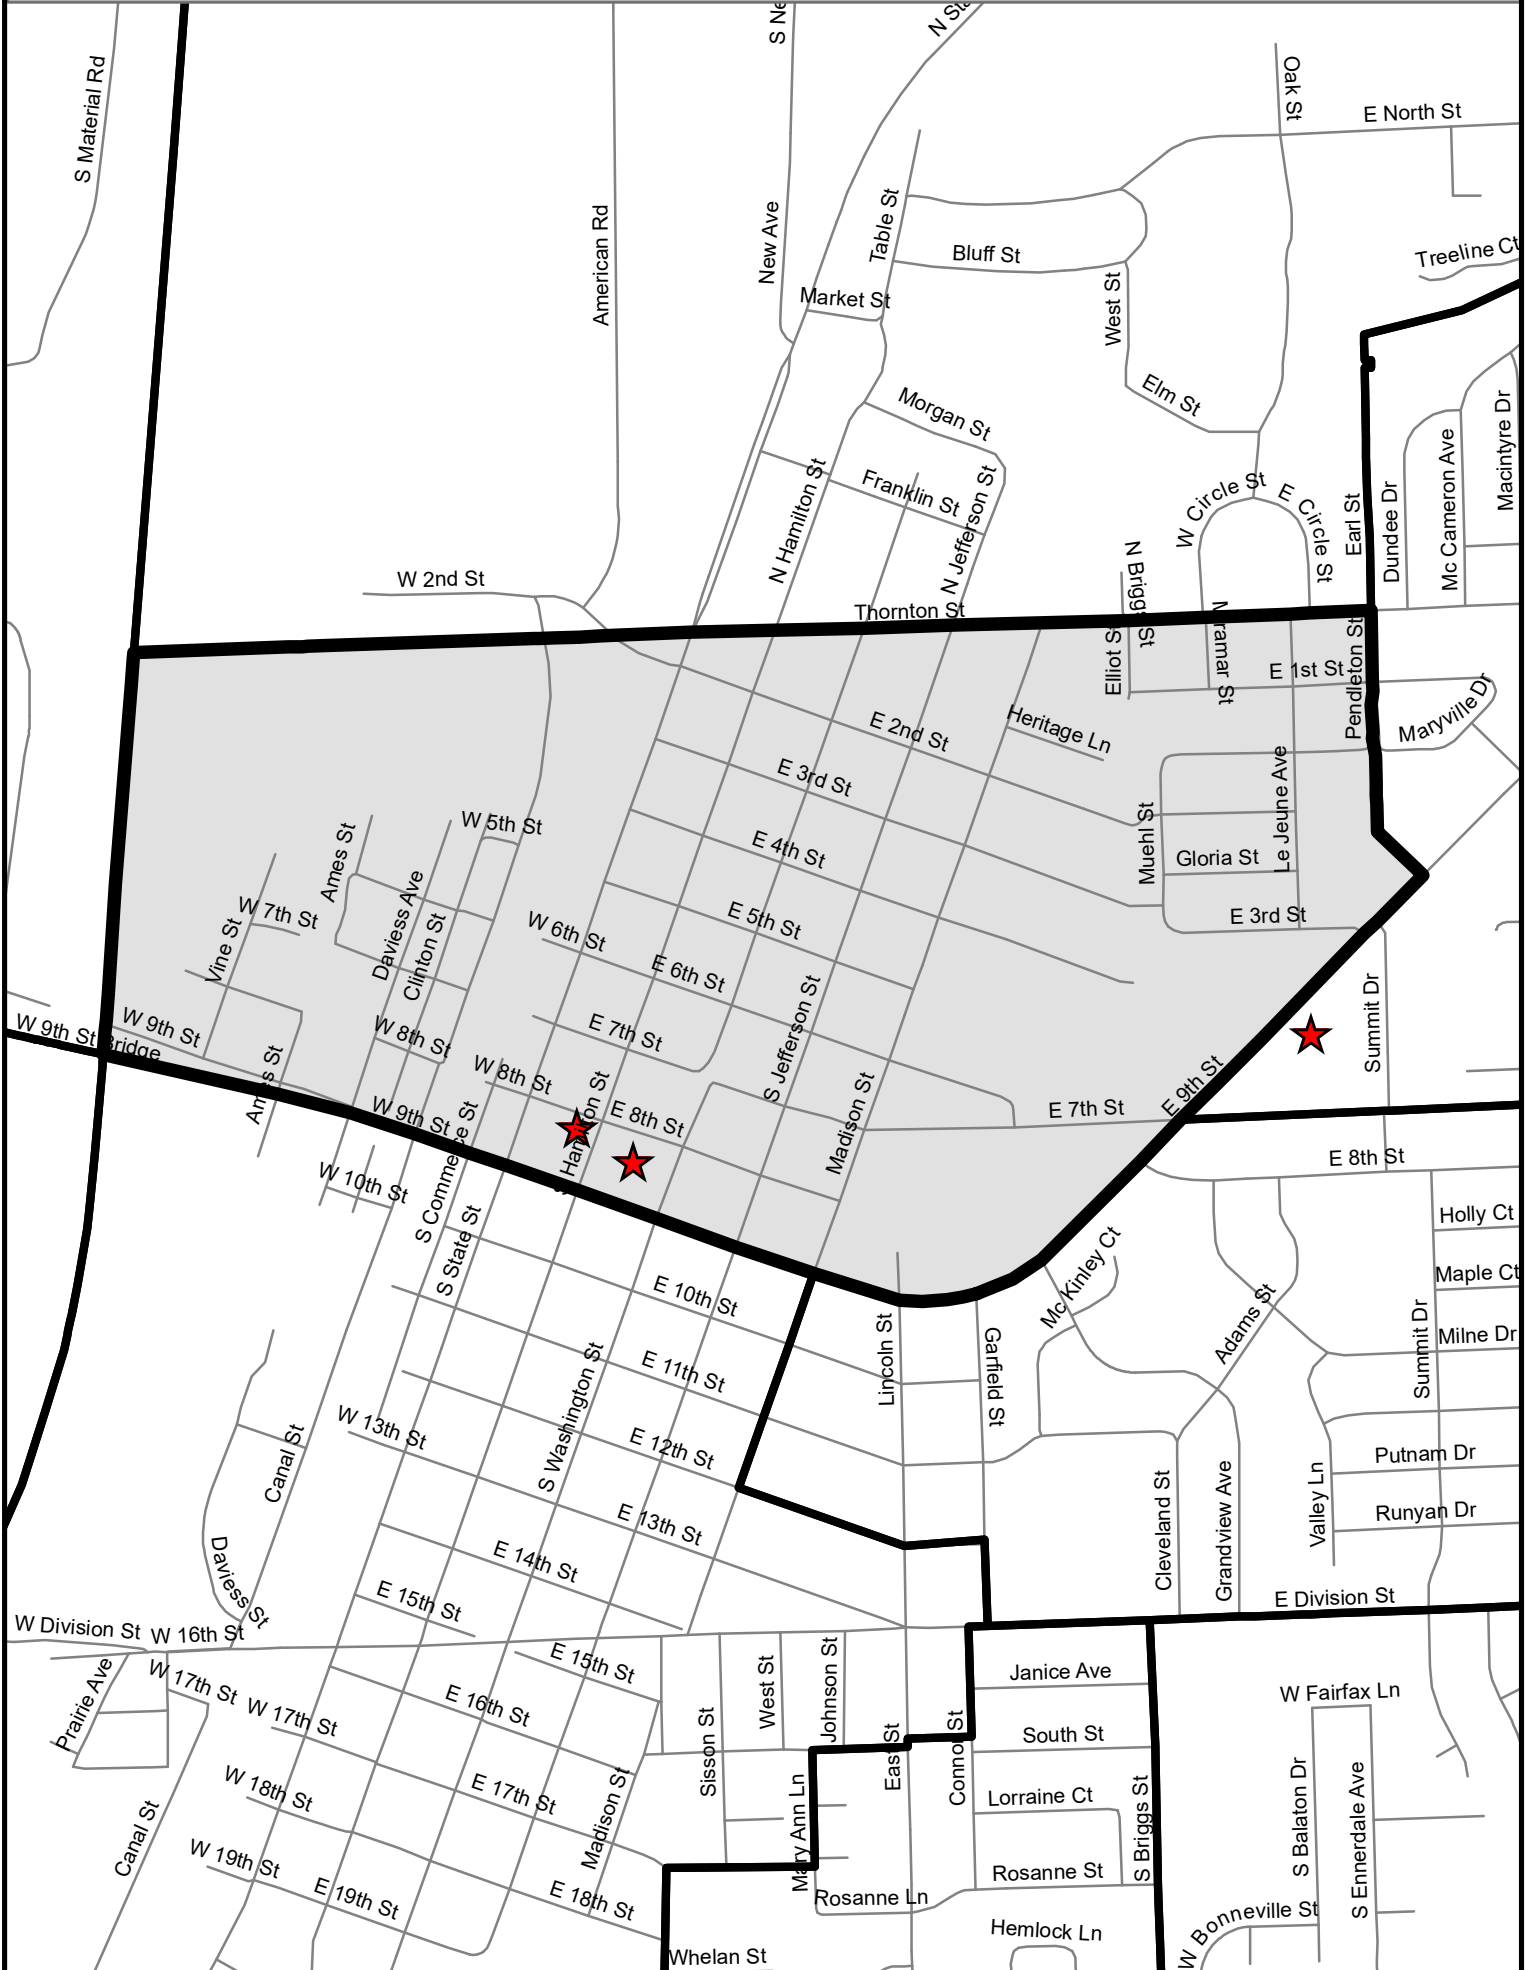

S Scott Ct

Meadow Wood Ln

Treeline Ct

E Treeline Dr

S Muir Dr

W Mckenzie Ave

Macintyre Dr

Stuart Rd

Stuart Ct

Mac Gregor Rd

Laurie Dr

Bonnie Dr

Edinburgh Dr

Geissler Dr

Mc Cameron Ave

Highland Ave

N Farrell Rd

Robson Dr

Argo Ln

E 9th St

W 159th St

Thornton St

LOCKPORT11

LOCKPORT12

LOCKPORT13

LOCKPORT14

LOCKPORT15

LOCKPORT16

LOCKPORT17

LOCKPORT18

LOCKPORT19

LOCKPORT20