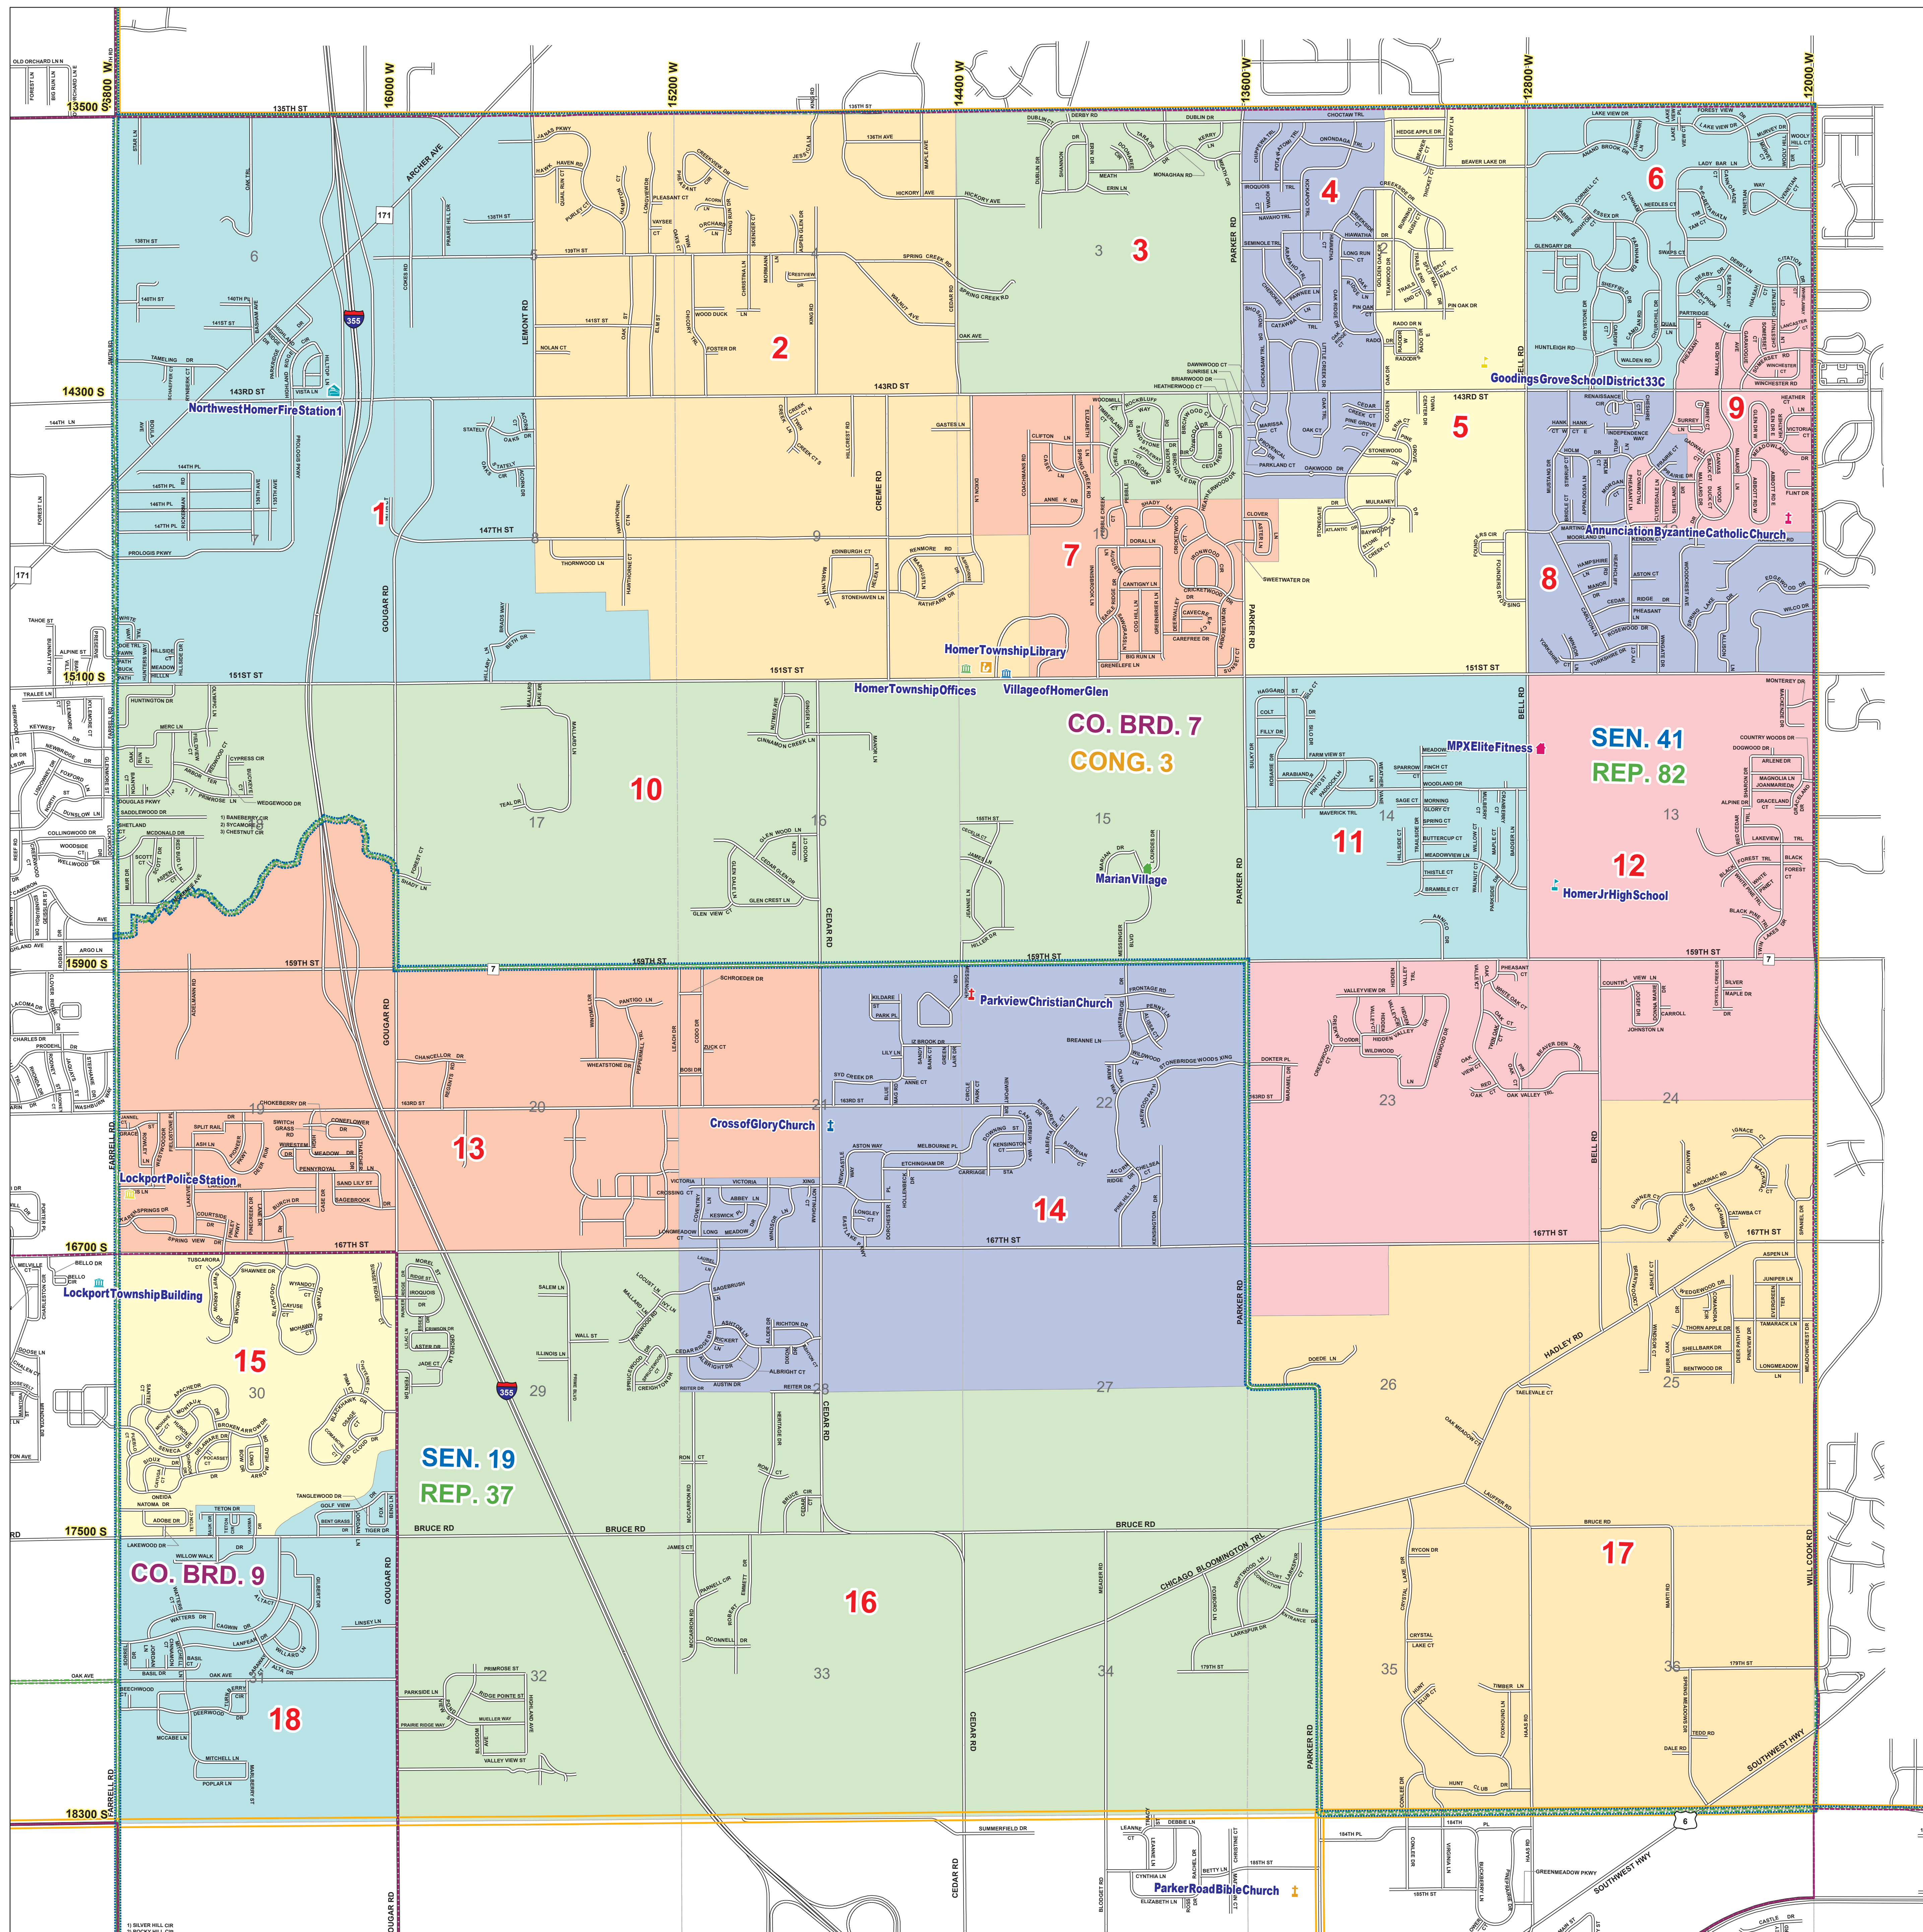

HOMER TOWNSHIP ELECTION PRECINCTS

TOWNSHIP 36 N -- RANGE 11 E

1"=1,200'

LAUREN STALEY FERRY
WILL COUNTY CLERK

PRECINCT	POLLING PLACE
Homer 1	Northwest Homer Fire Station 1
Homer 2	15152 W. 143rd St., Lockport
Homer 3	Homer Township Library
Homer 4	14320 W. 151st St., Homer Glen
Homer 5	Homer Township Offices
Homer 6	Village of Homer Glen
Homer 7	14350 W. 151st St., Homer Glen
Homer 8	14240 W. 151st St., Homer Glen
Homer 9	Goodings Grove School District 33C
Homer 10	12914 W. 143rd St., Homer Glen
Homer 11	Goodings Grove School District 33C
Homer 12	12914 W. 143rd St., Homer Glen
Homer 13	Homer Township Library
Homer 14	Homer Jr. High School
Homer 15	15711 S. Bell Rd., Homer Glen
Homer 16	Annunciation Byzantine Catholic Church
Homer 17	14810 S. Will-Cook Rd., Homer Glen
Homer 18	Marian Village (Club House)

	State Senate
	County Board
	Congressional
	State House

PLOT DATE: Friday, September 24, 2021
PREPARED BY THE WILL COUNTY CLERK'S OFFICE
302 N. CHICAGO STREET, JOLIET, IL 60432 (815) 740-4615