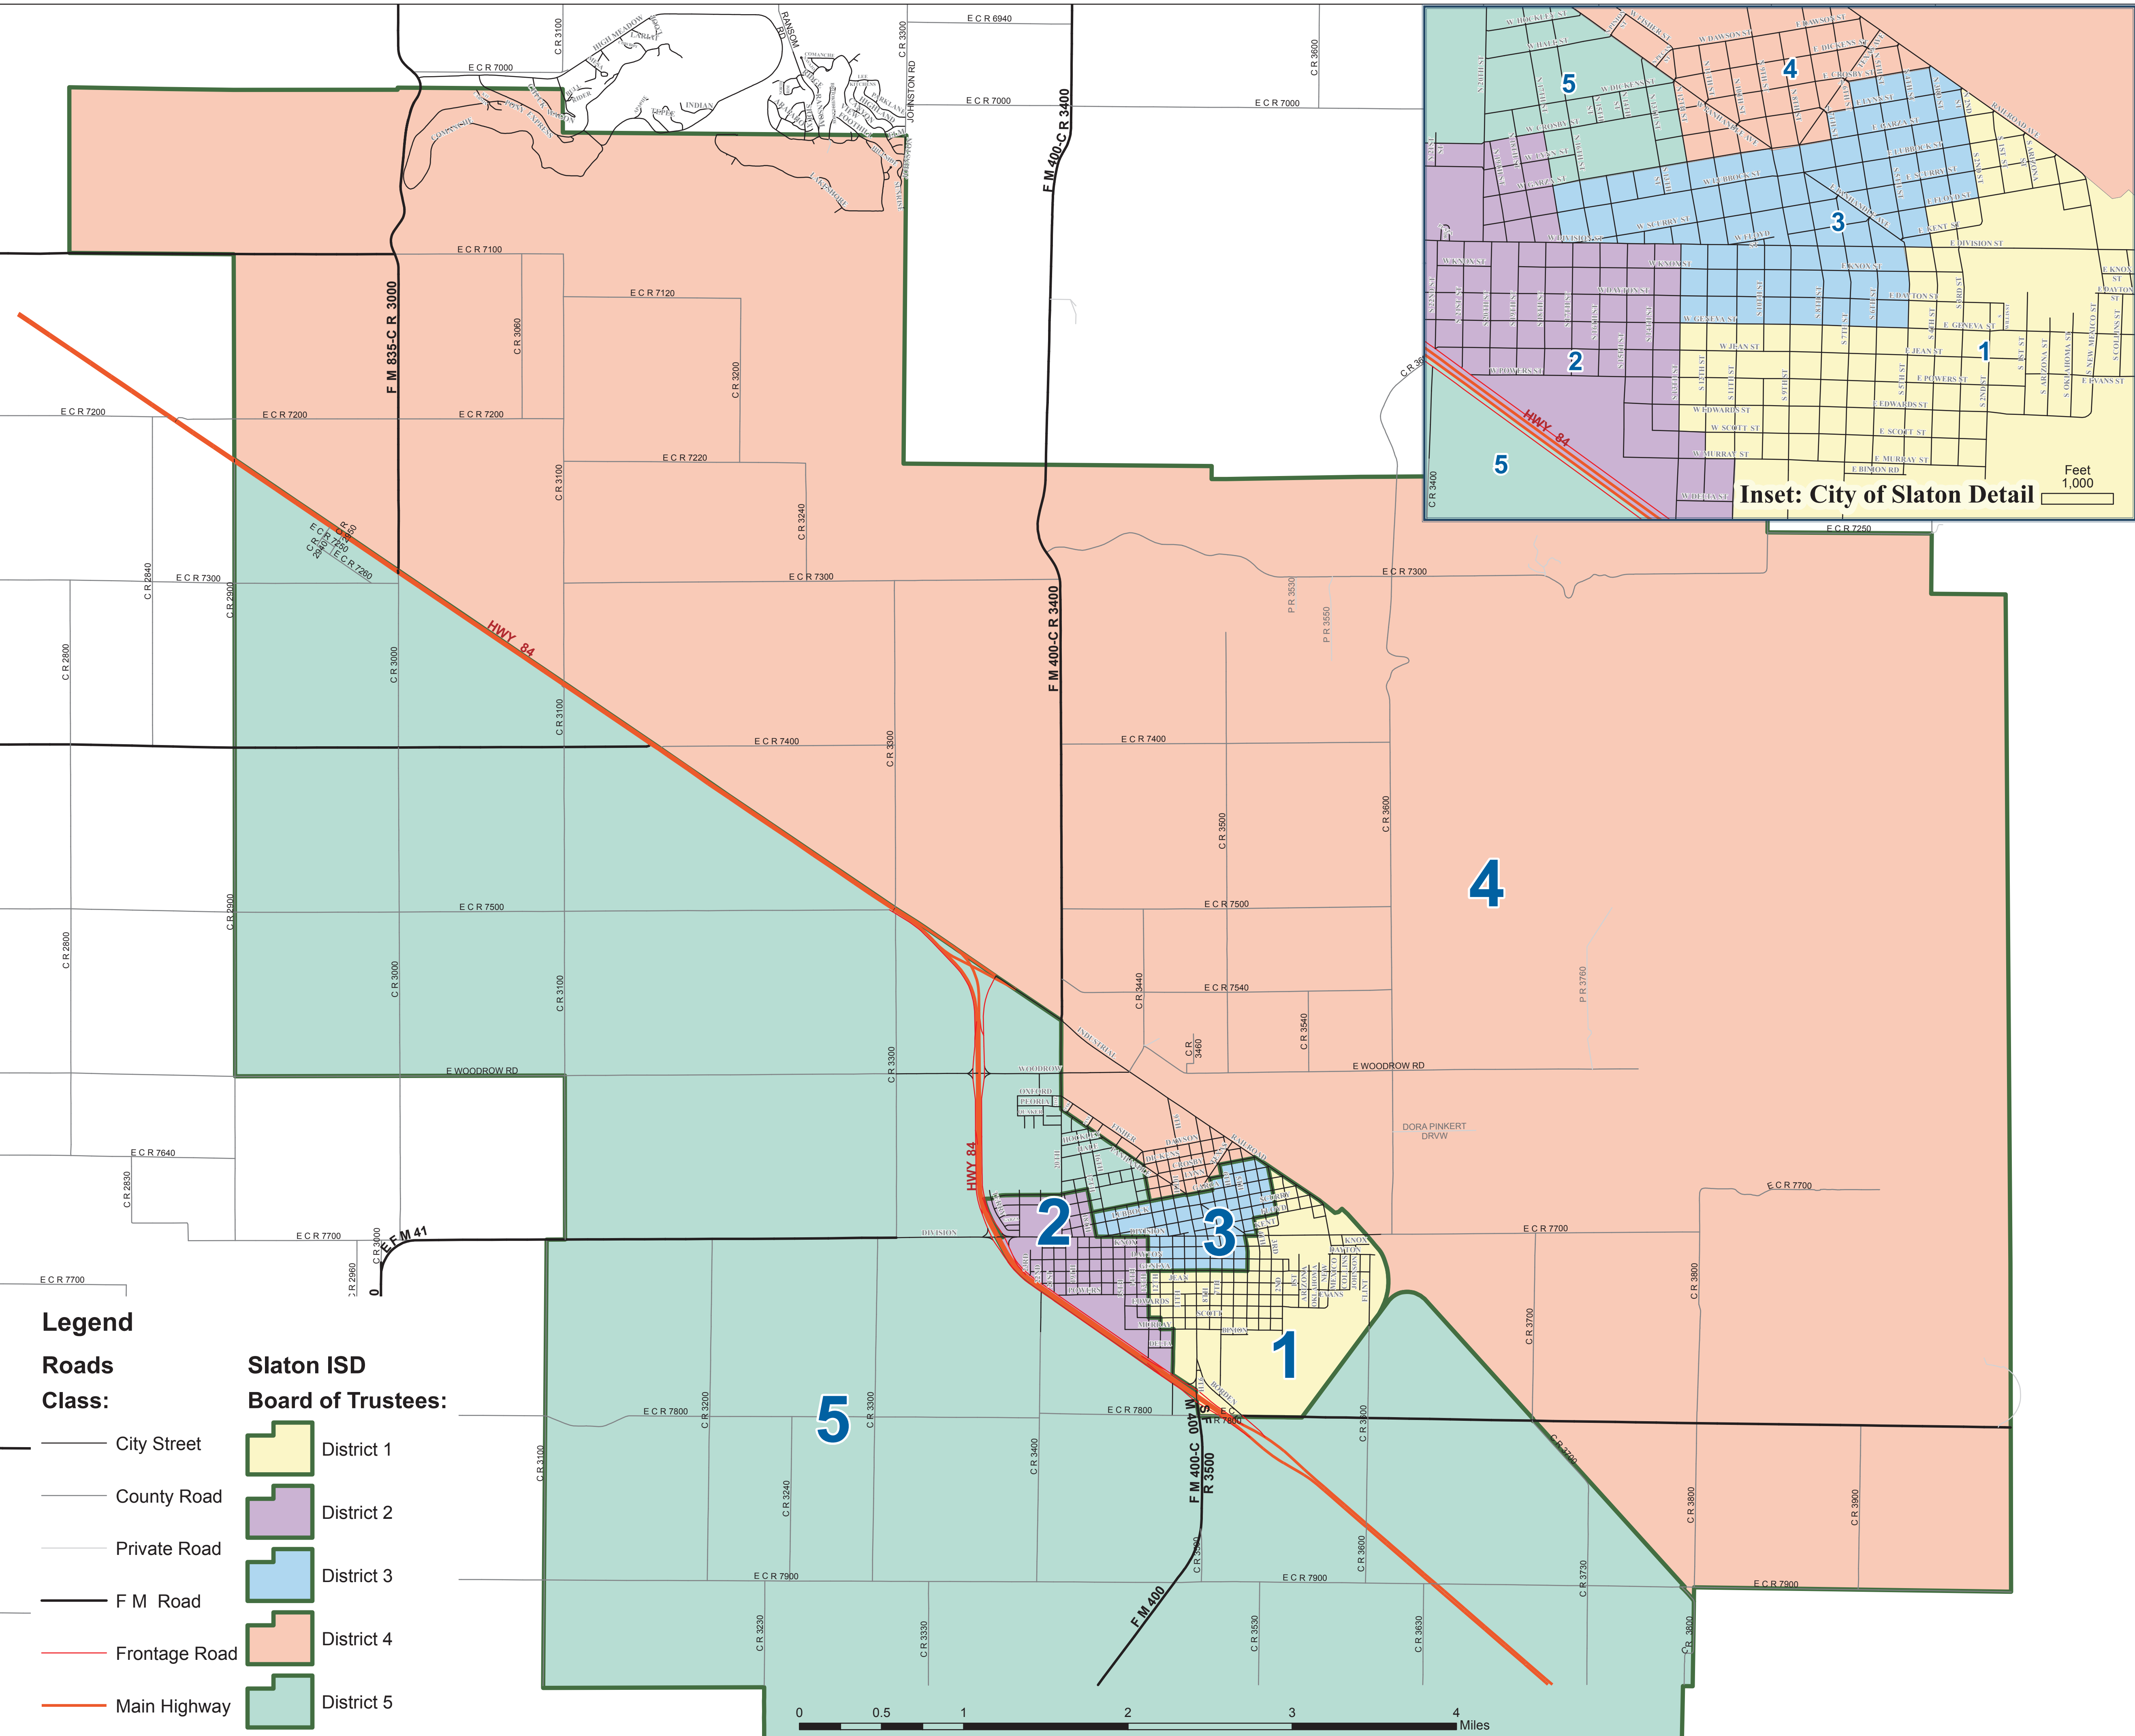

Slaton Independent School District

Inset: City of Slaton Detail

Feet
1,000

Legend

- Roads Class:**
- City Street
 - County Road
 - Private Road
 - F M Road
 - Frontage Road
 - Main Highway

- Slaton ISD Board of Trustees:**
- District 1
 - District 2
 - District 3
 - District 4
 - District 5

0 0.5 1 2 3 4 Miles