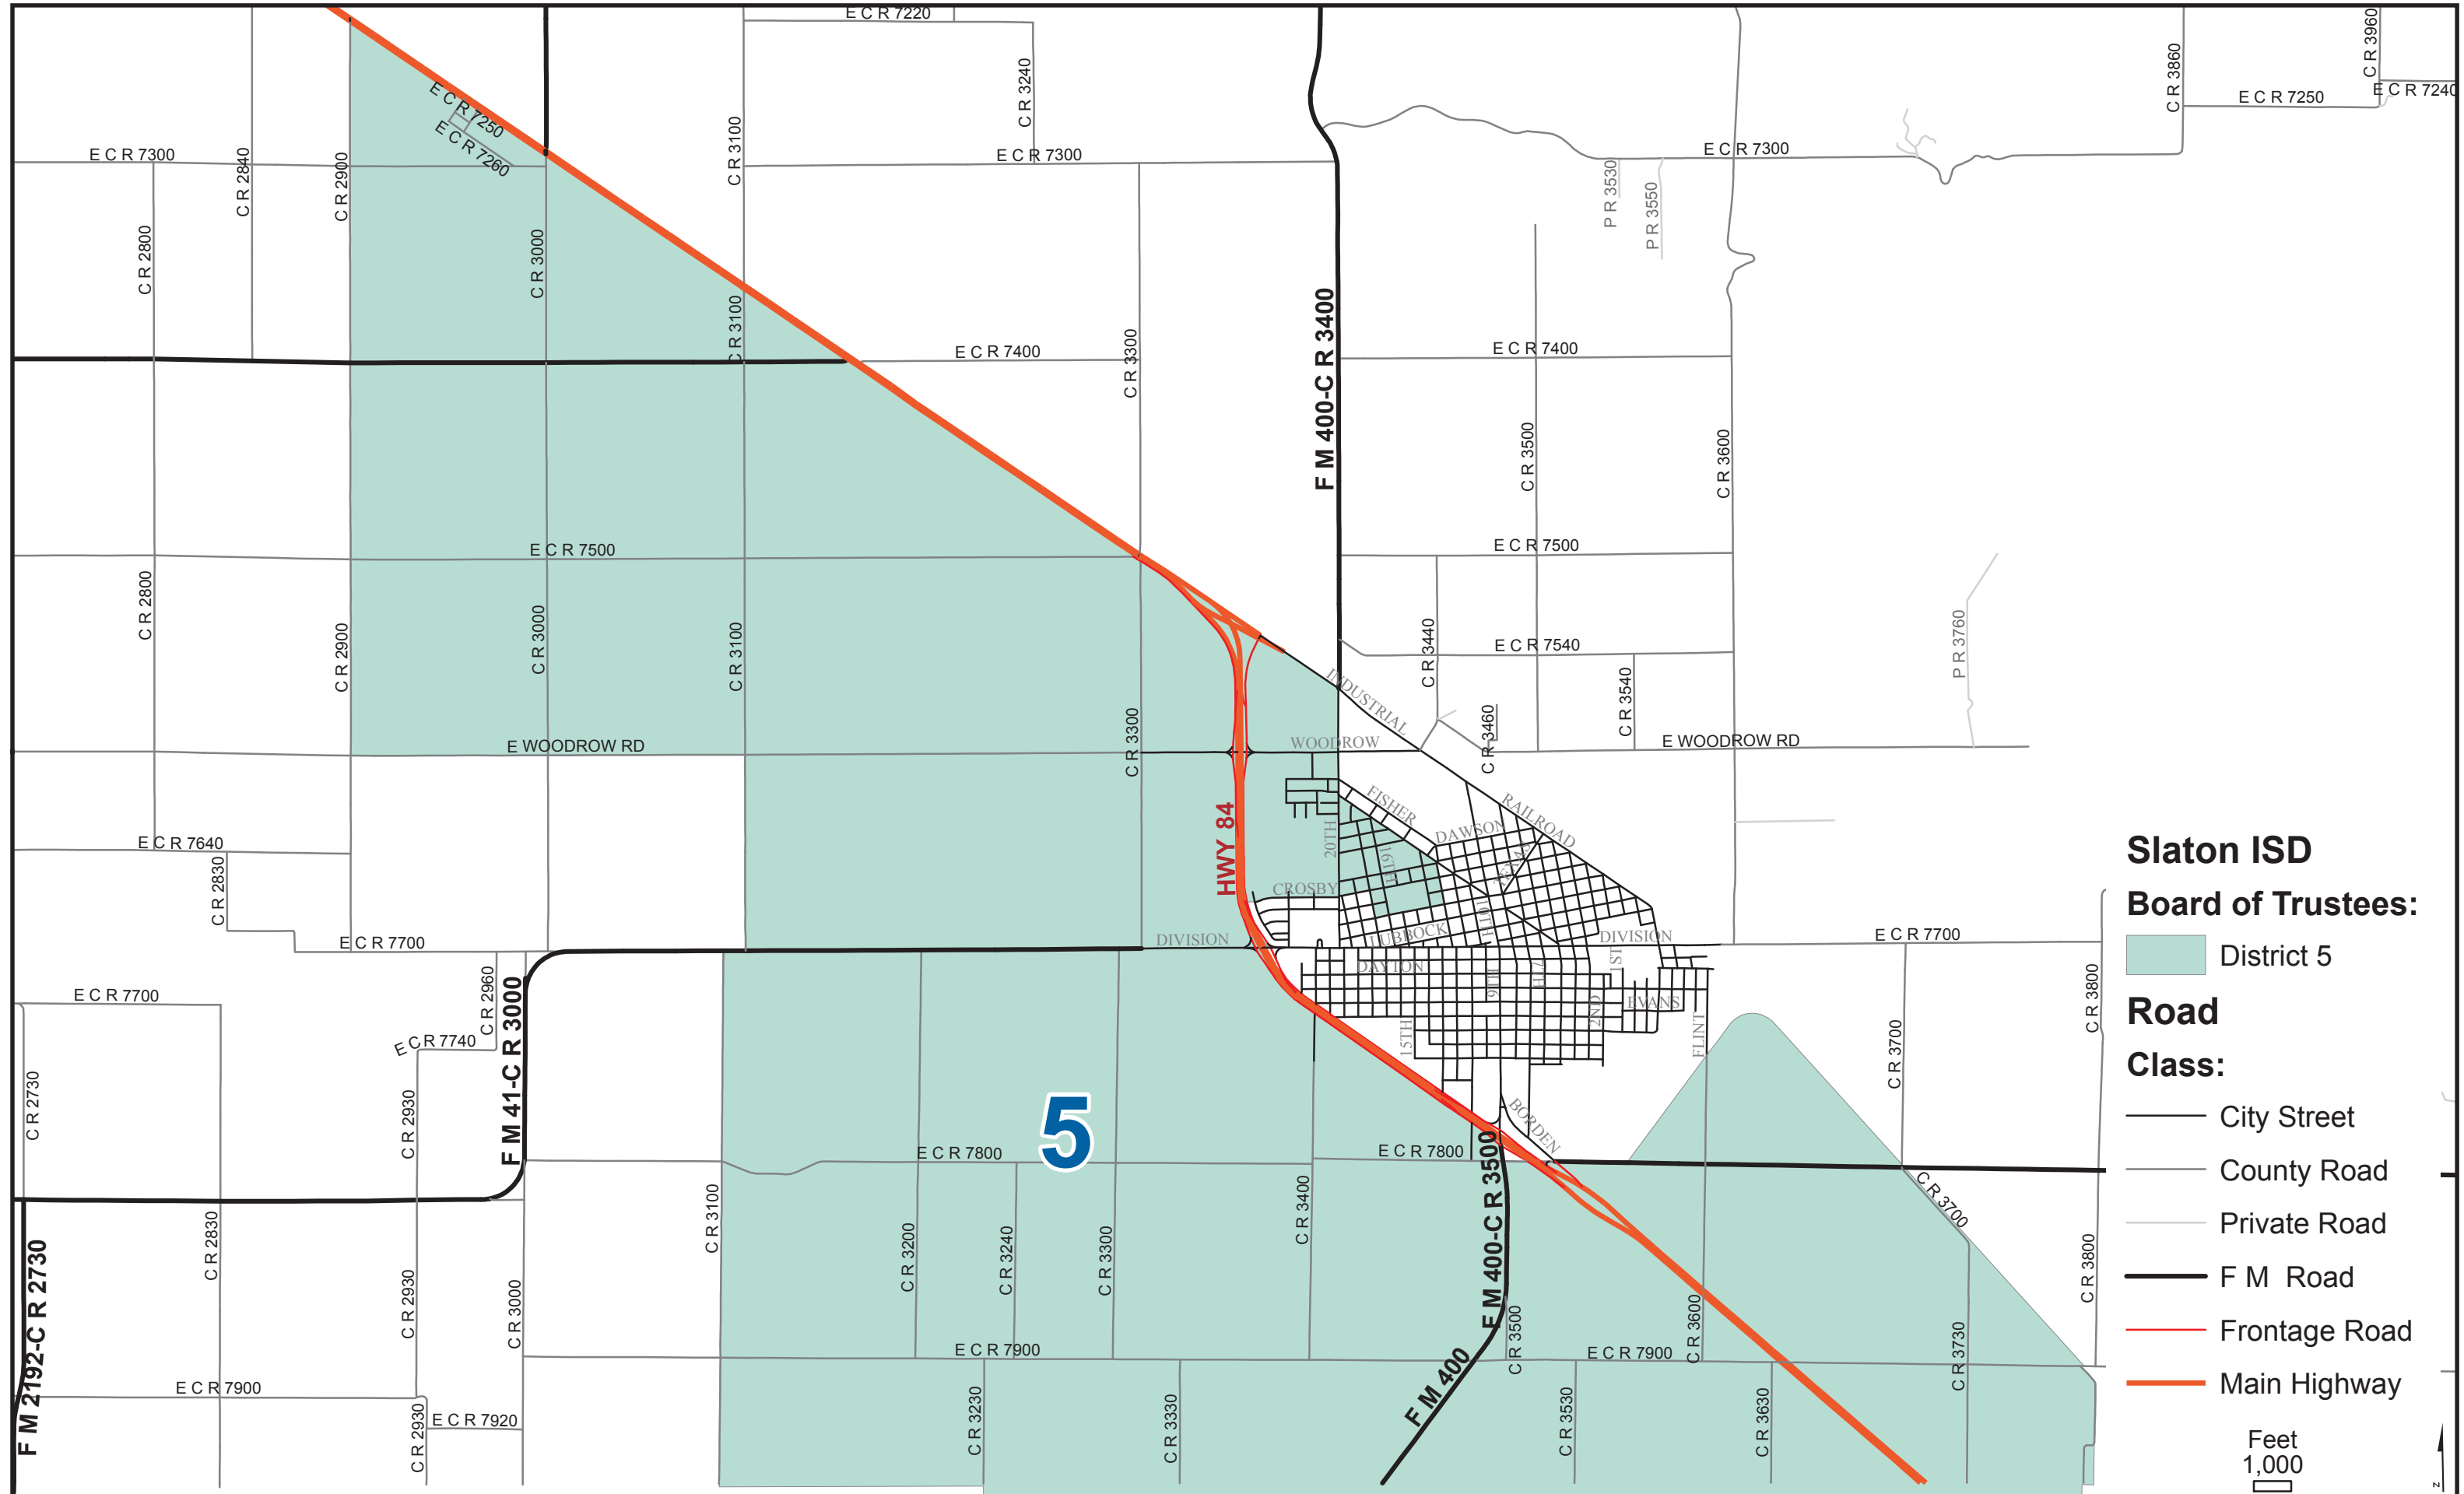

Slaton ISD Board of Trustees District 4

**Slaton ISD
Board of Trustees:**

District 5

Road

Class:

- City Street
- County Road
- Private Road
- F M Road
- Frontage Road
- Main Highway

Feet
1,000