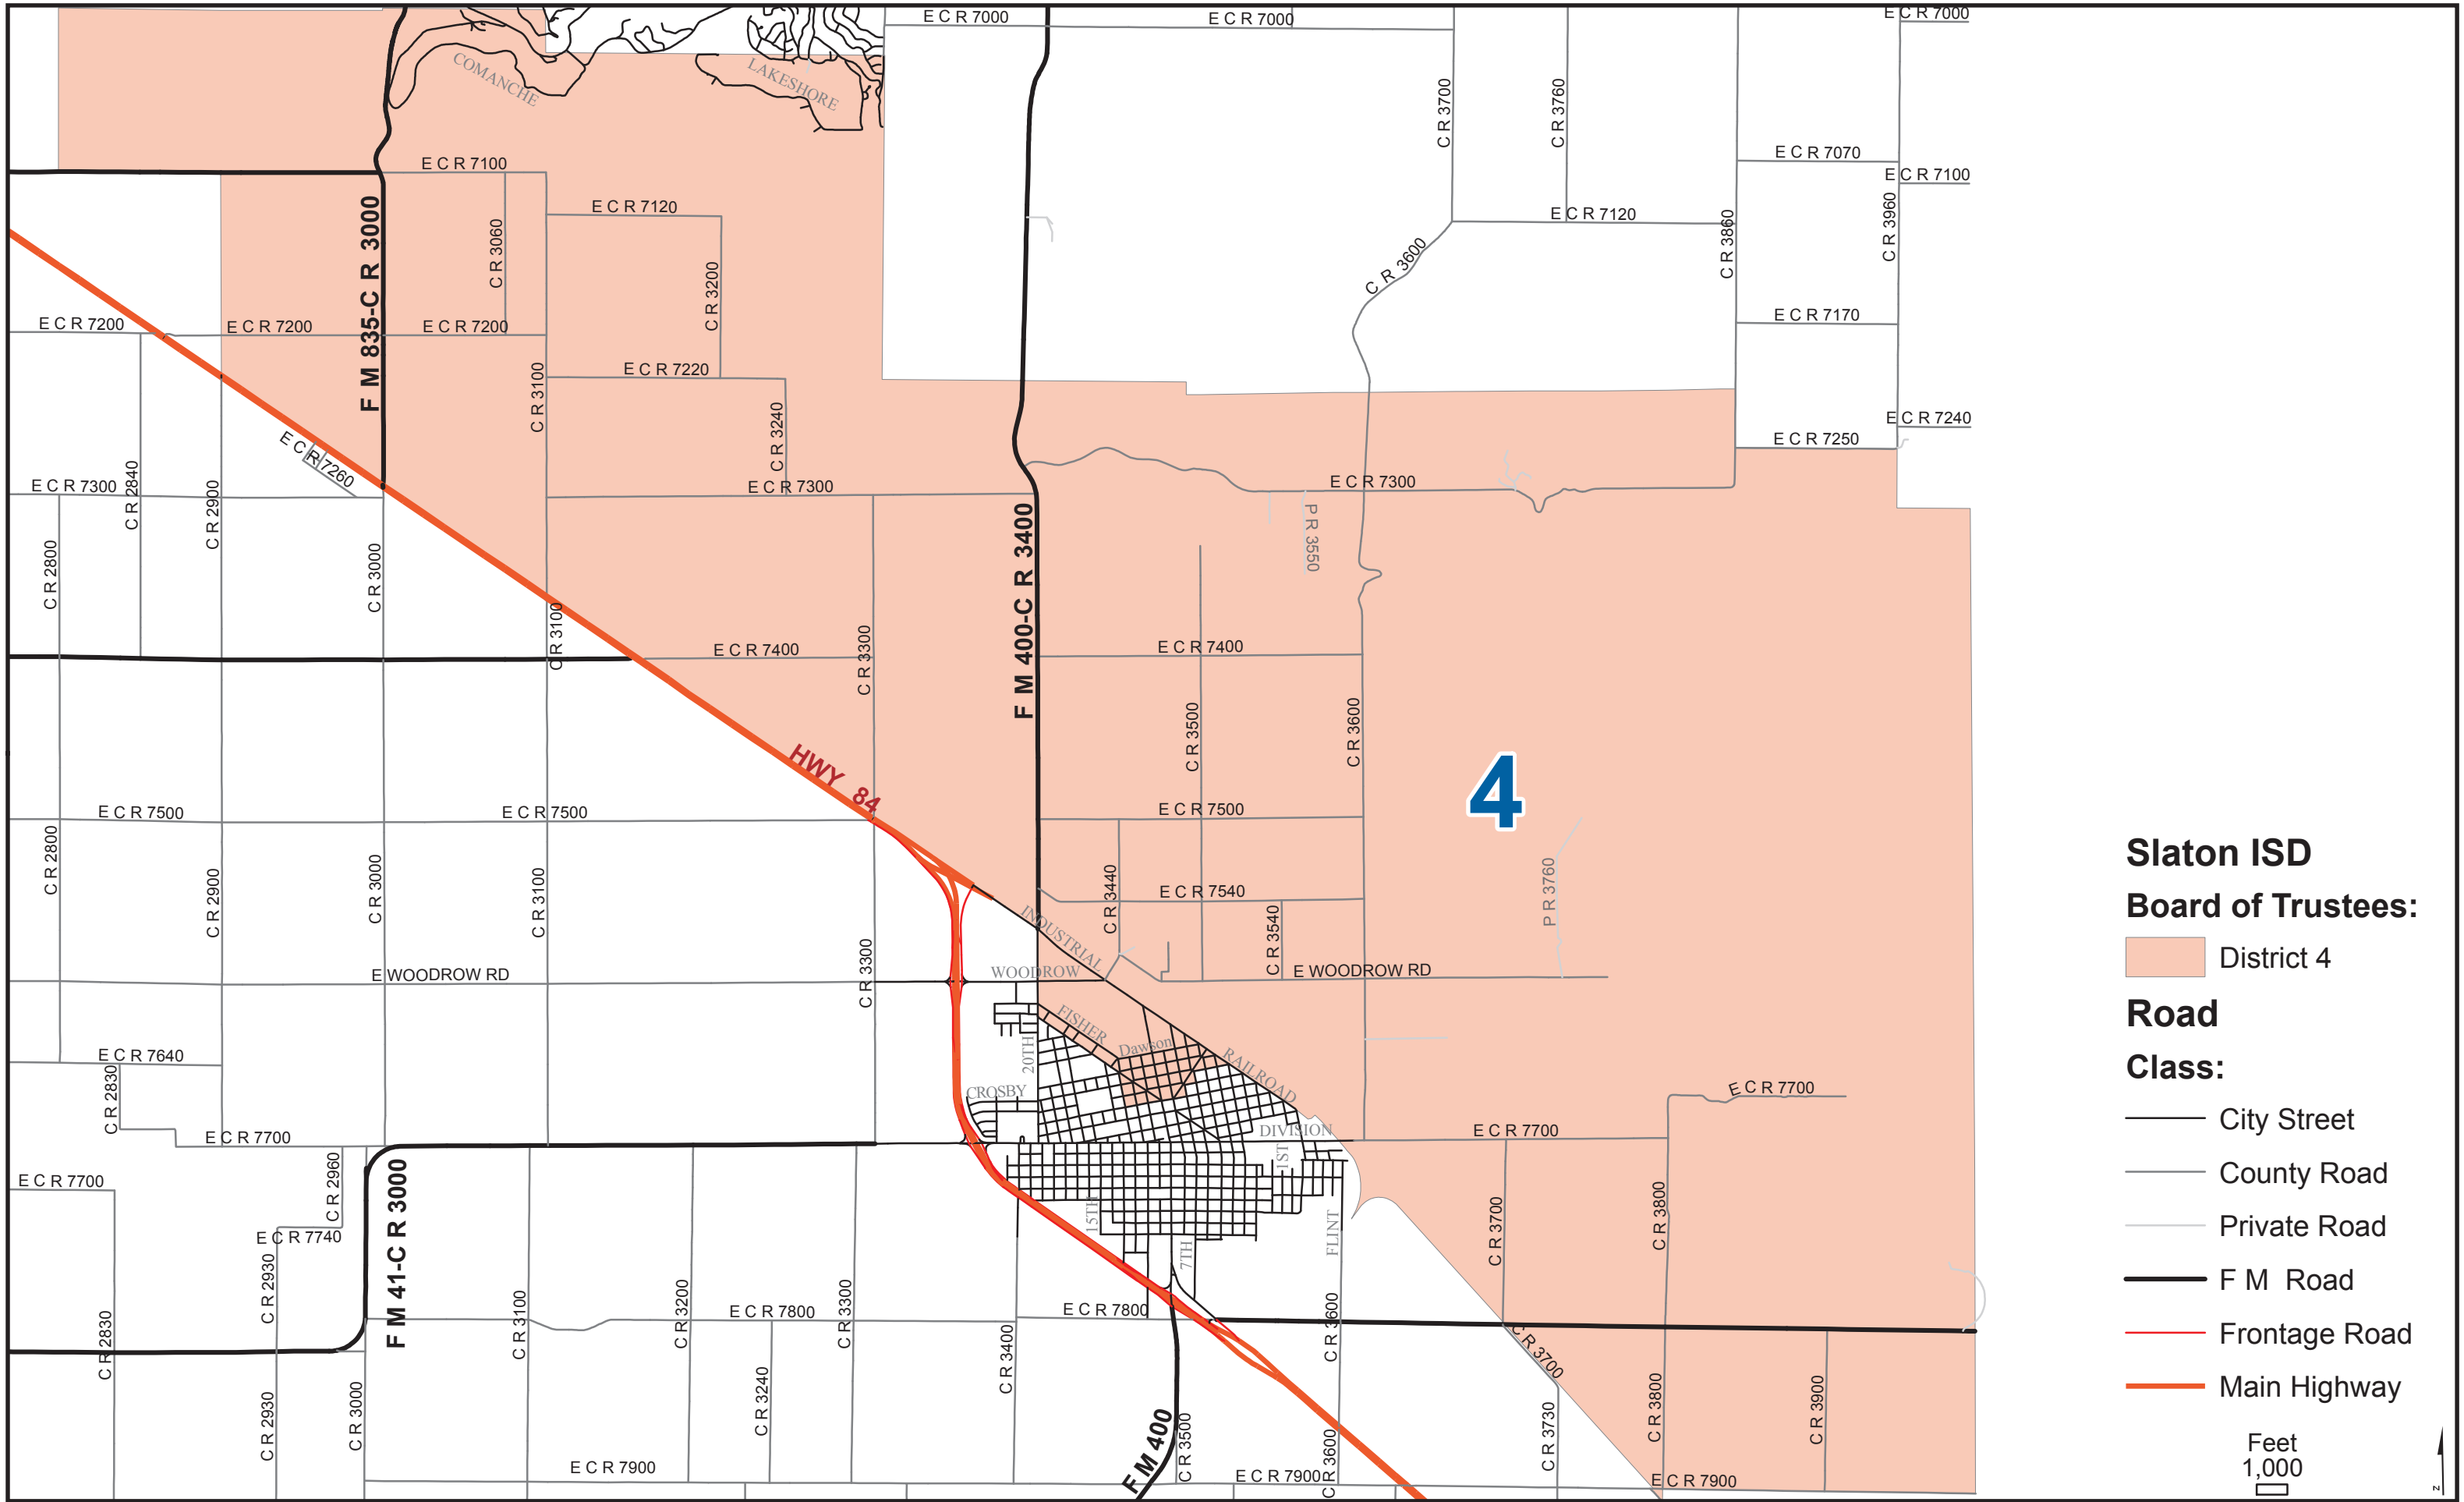

# Slaton ISD Board of Trustees District 4

## Slaton ISD Board of Trustees:

- District 4
- Road Class:**
- City Street
- County Road
- Private Road
- F M Road
- Frontage Road
- Main Highway

Feet  
1,000