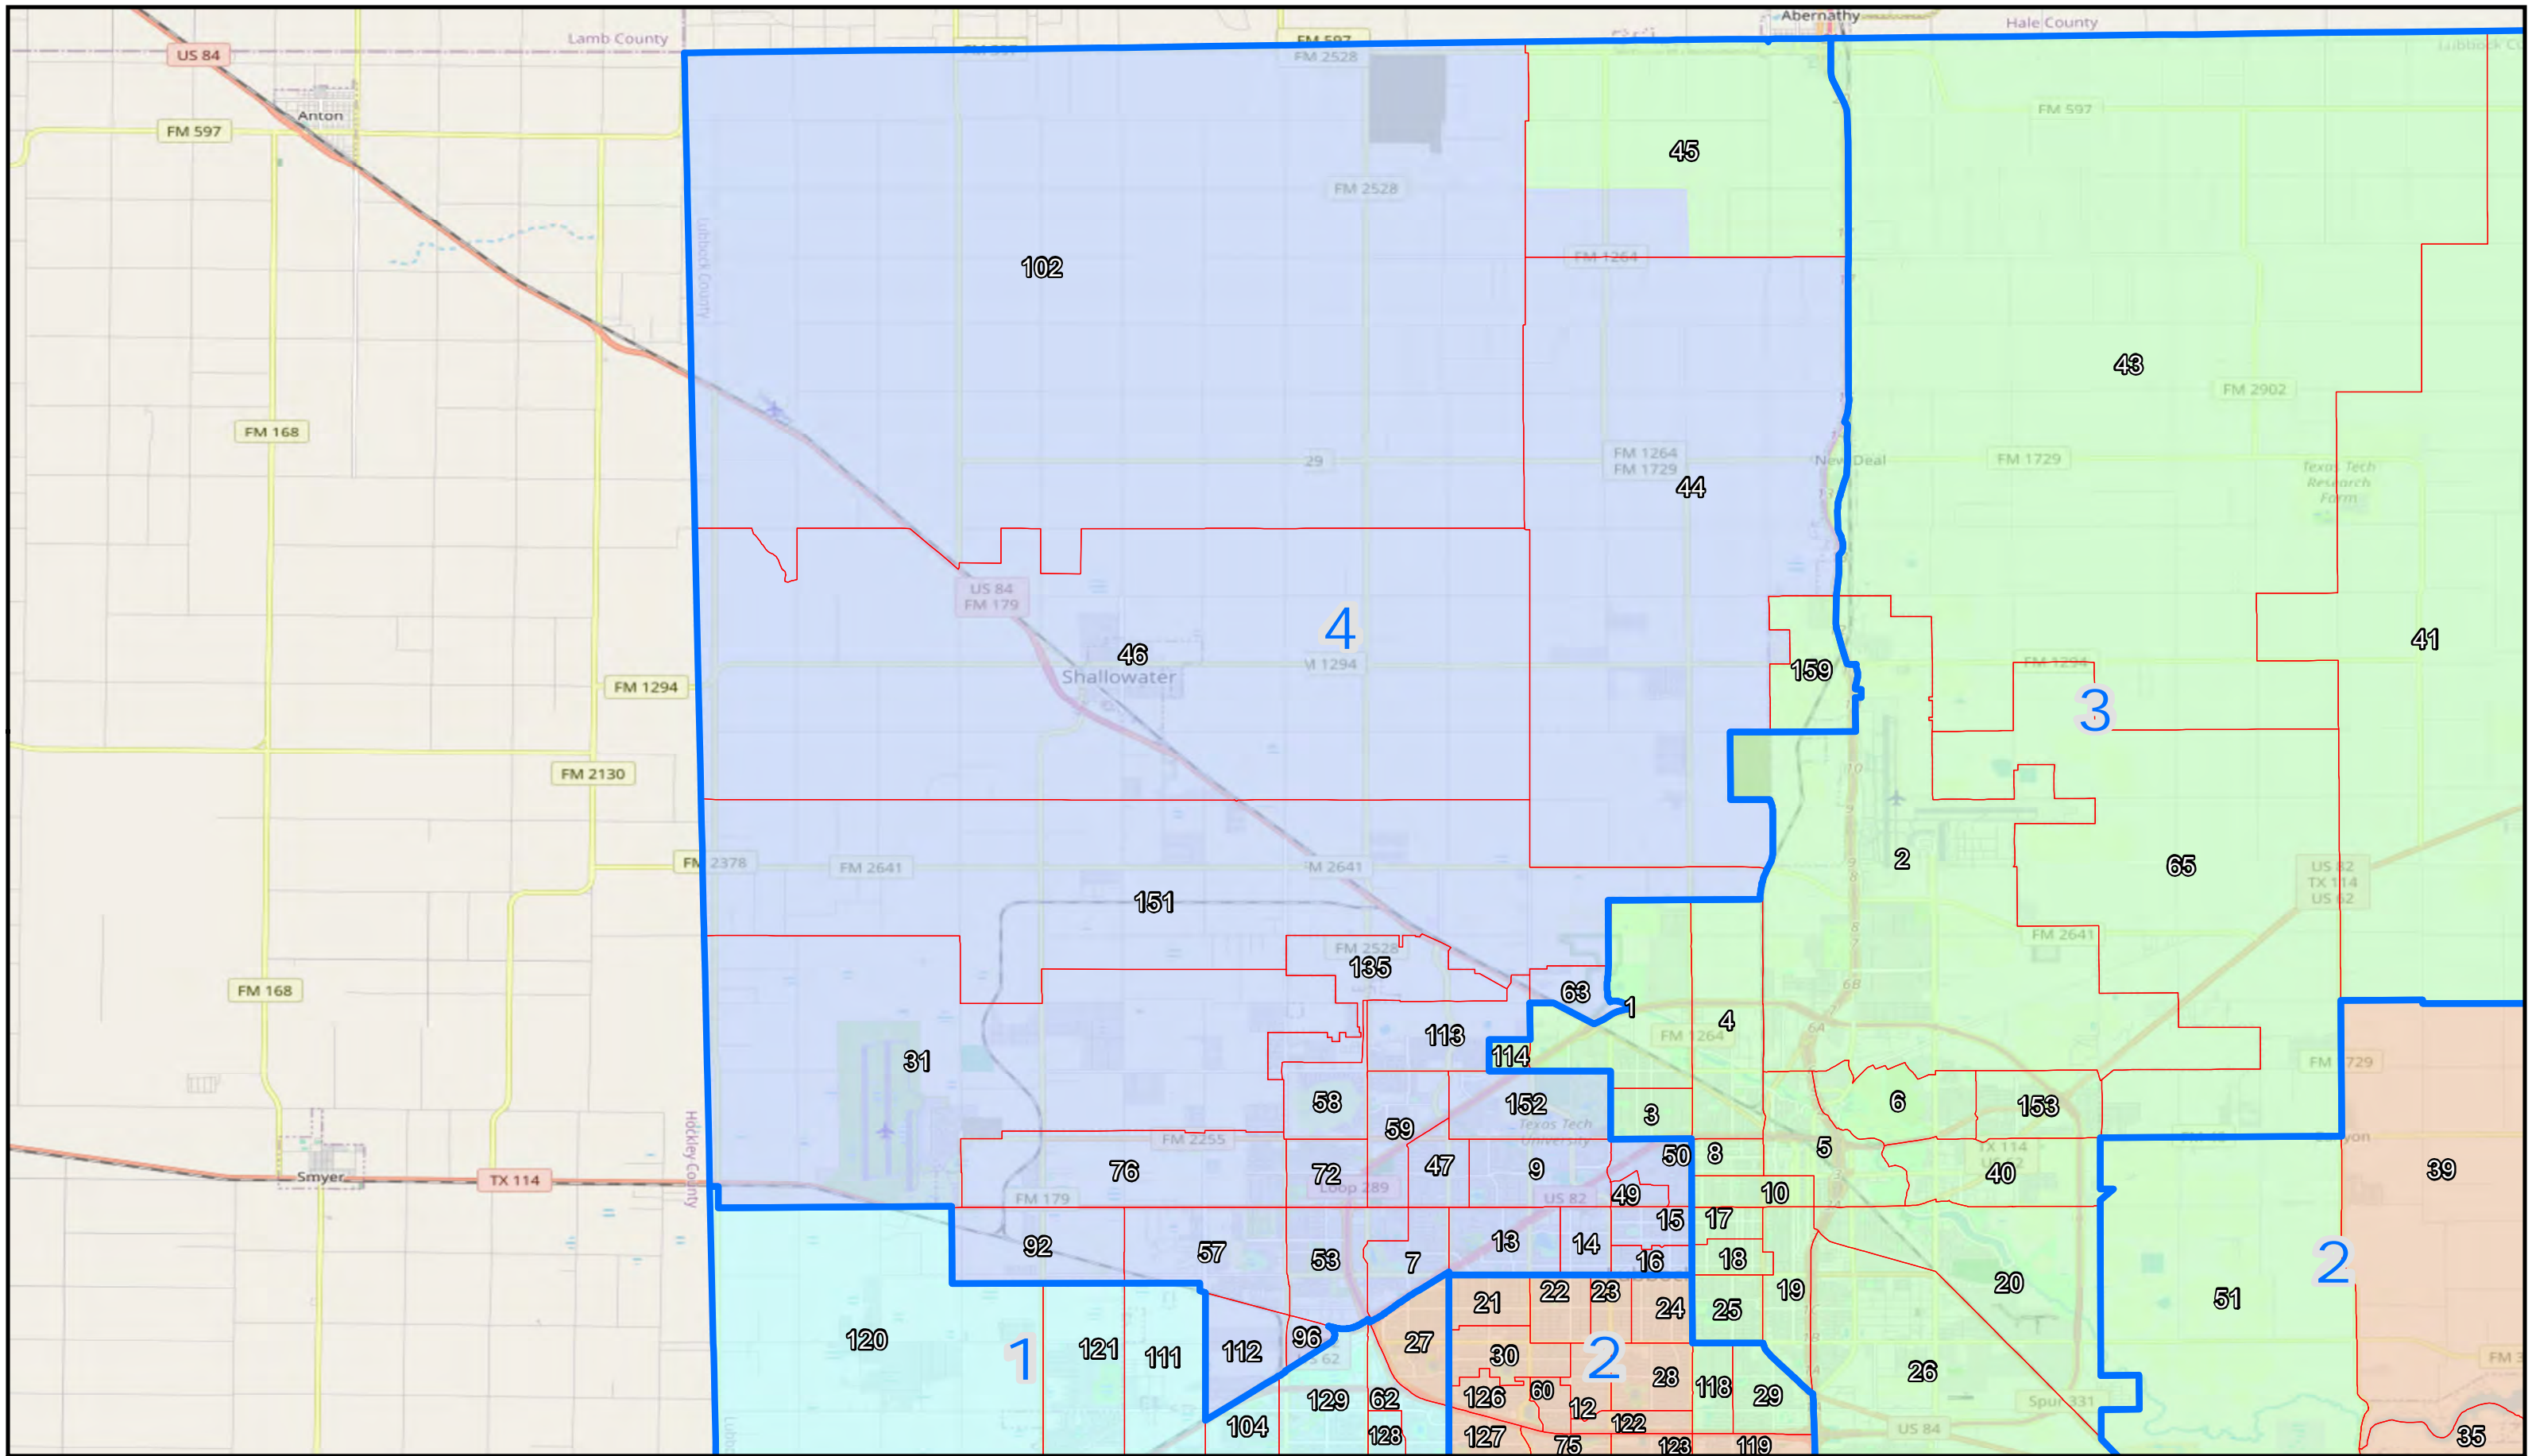

Legend

- Commissioner Precincts - Benchmark
- 2020 VTD's

Commissioner Precincts

-
-
-
-

0 0.5 1 2 Miles

Lubbock County Commissioner Precinct 1

Illustrative Plan 1

© 2021 Bickerstaff Heath Delgado Acosta LLP
 Data Source: Roads, Water and other features obtained from the 2020 Tiger/line files, U.S. Census Bureau
 Created: 10/29/2021

Legend

- Commissioner Precincts - Benchmark
- 2020 VTD's

Commissioner Precincts

- Precinct 1
- Precinct 2
- Precinct 3
- Precinct 4

Lubbock County Commissioner Precinct 2 Illustrative Plan 1

© 2021 Bickerstaff Heath Delgado Acosta LLP
 Data Source: Roads, Water and other features obtained from the 2020 Tiger/line files, U.S. Census Bureau
 Created: 10/29/2021

Legend Commissioner Precincts - Benchmark

 2020 VTD's

Commissioner Precincts

Lubbock County Commissioner Precinct 4 Illustrative Plan 1

© 2021 Bickerstaff Heath Delgado Acosta LLP
 Data Source: Roads, Water and other features obtained from the 2020 Tiger/line files, U.S. Census Bureau
 Created: 10/29/2021