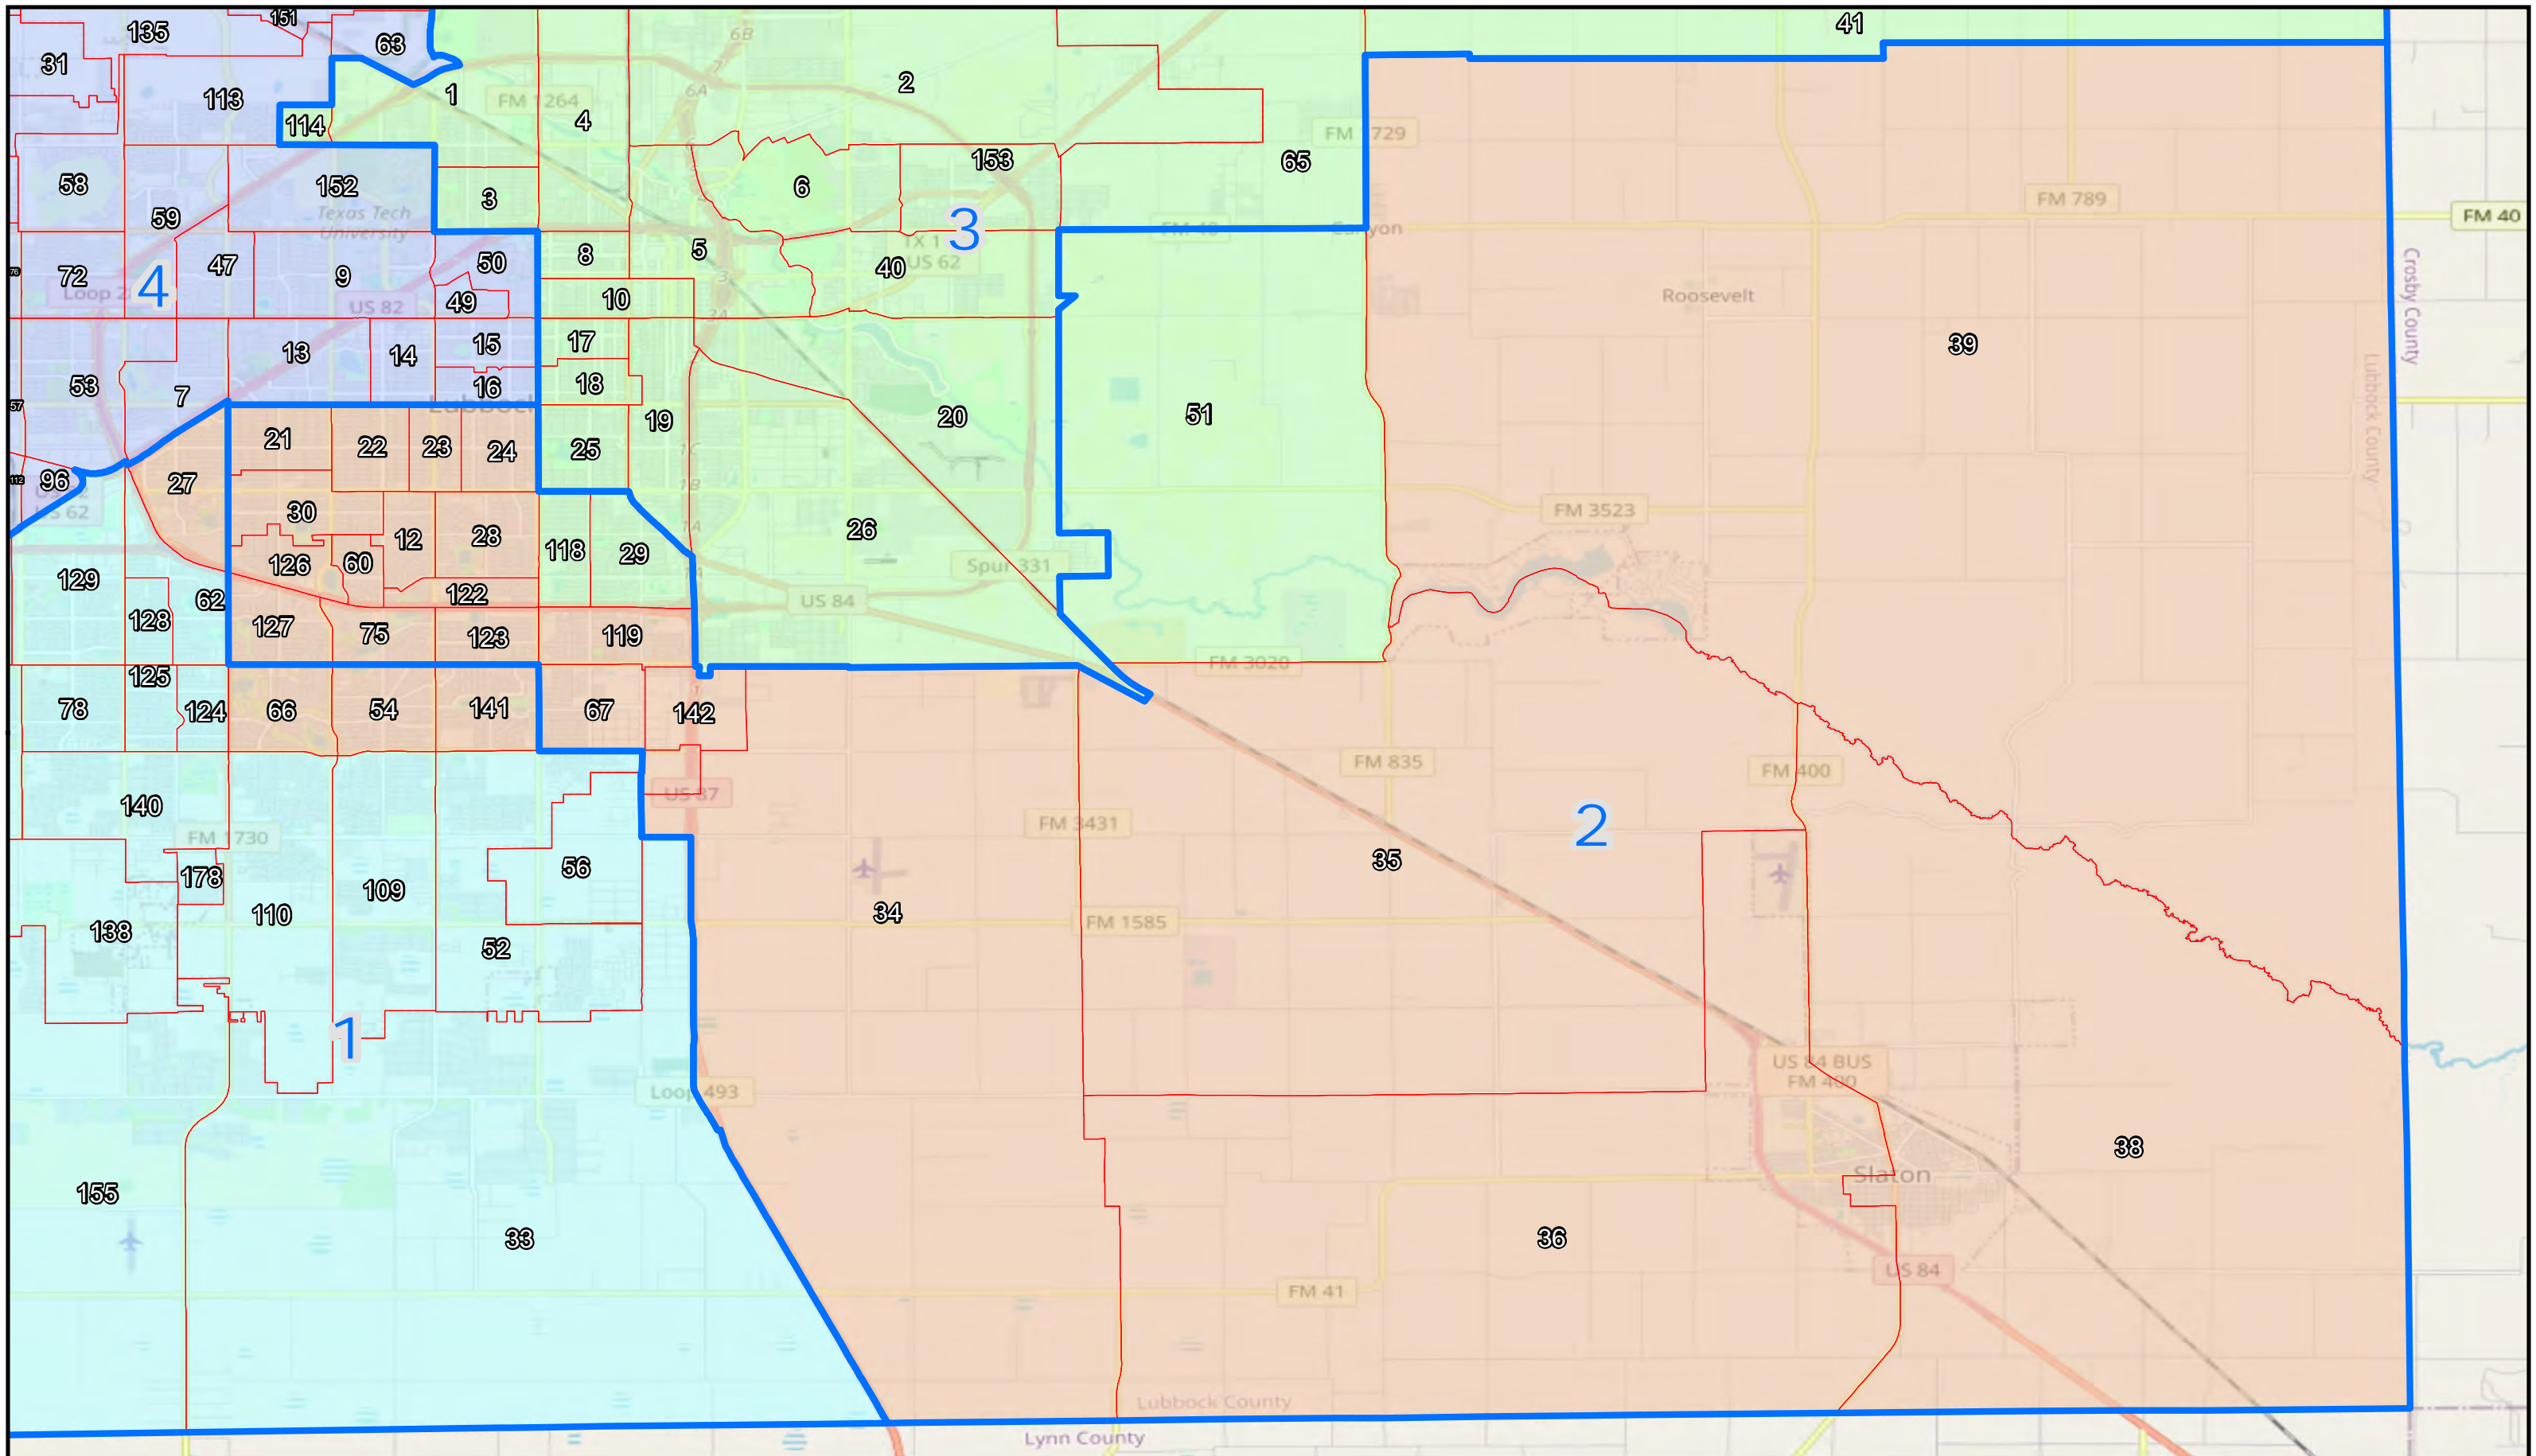

Legend

- Commissioner Precincts - Benchmark
- 2020 VTD's

Commissioner Precincts

-
-
-
-

0 0.5 1 2 Miles

Lubbock County Commissioner Precinct 1

Illustrative Plan 1

© 2021 Bickerstaff Heath Delgado Acosta LLP
 Data Source: Roads, Water and other features obtained from the 2020 Tiger/line files, U.S. Census Bureau
 Created: 10/29/2021

Legend

- Commissioner Precincts - Benchmark
- 2020 VTD's

Commissioner Precincts

- Precinct 1
- Precinct 2
- Precinct 3
- Precinct 4

Lubbock County Commissioner Precinct 2 Illustrative Plan 1

© 2021 Bickerstaff Heath Delgado Acosta LLP
 Data Source: Roads, Water and other features obtained from the 2020 Tiger/line files, U.S. Census Bureau
 Created: 10/29/2021

Legend Commissioner Precincts - Benchmark

 2020 VTD's

Commissioner Precincts

Lubbock County Commissioner Precinct 4 Illustrative Plan 1

© 2021 Bickerstaff Heath Delgado Acosta LLP
 Data Source: Roads, Water and other features obtained from the 2020 Tiger/line files, U.S. Census Bureau
 Created: 10/29/2021