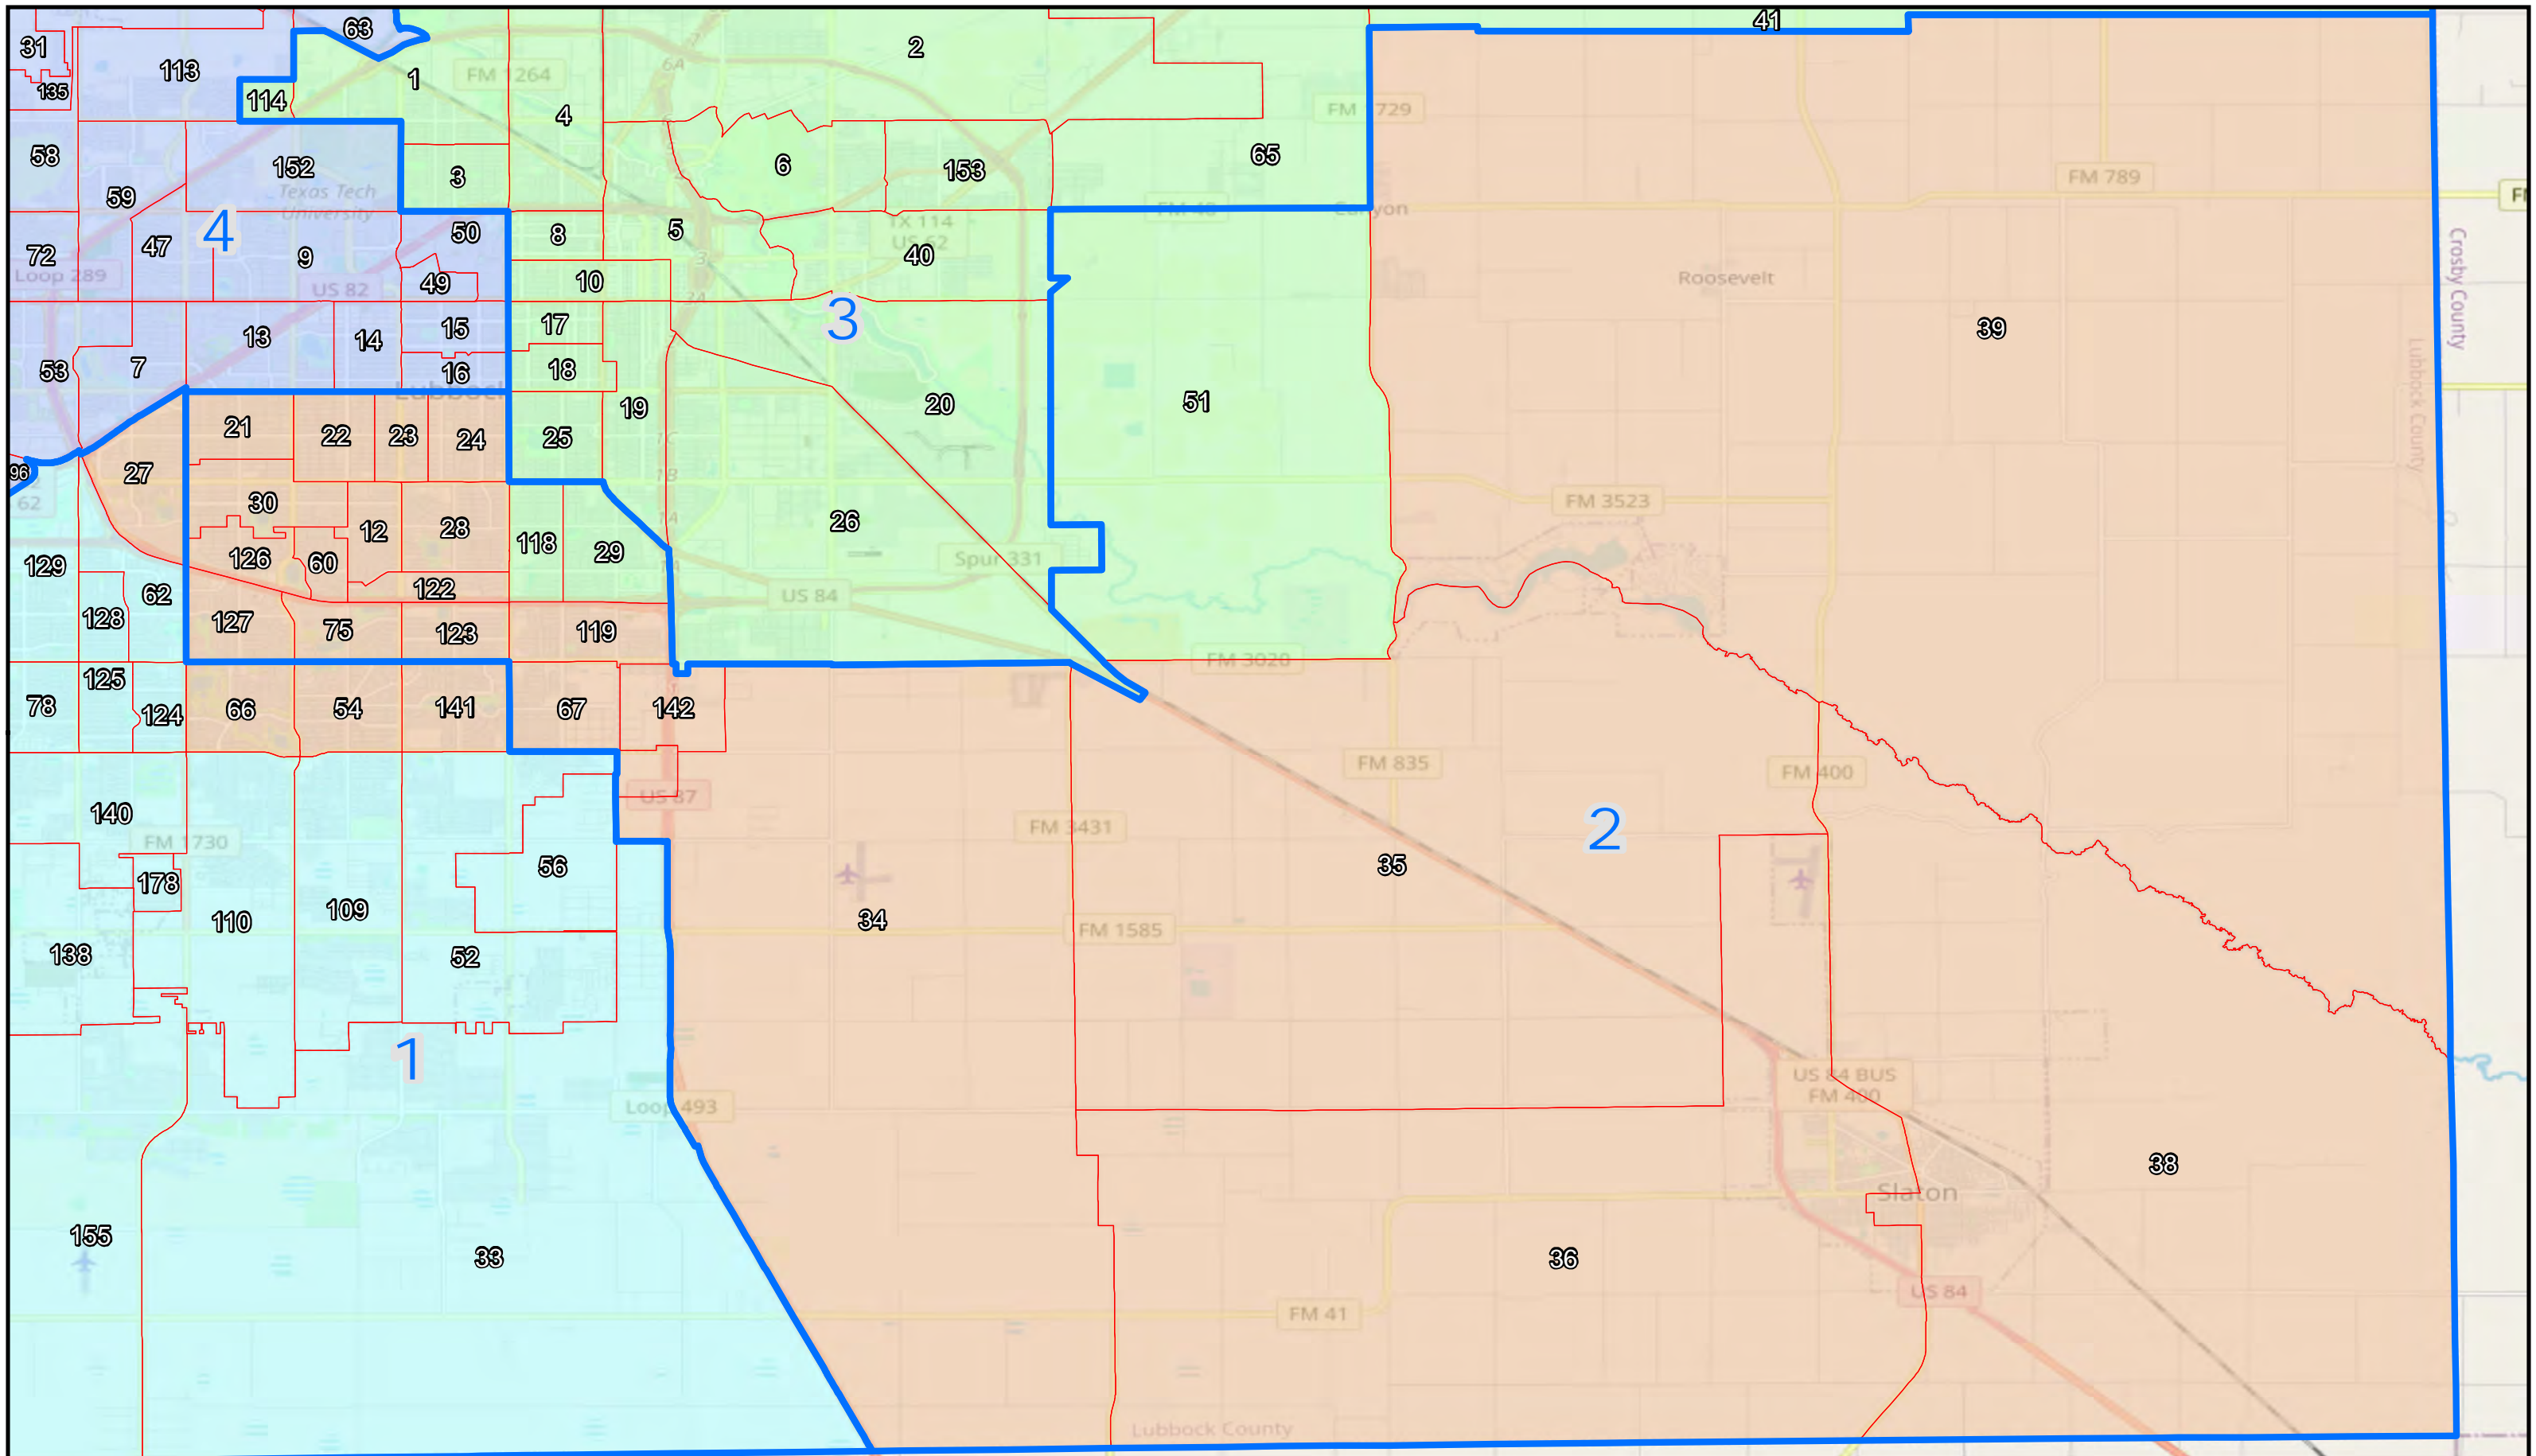

Legend

- Commissioner Precincts - Benchmark
- 2020 VTD's

Commissioner Precincts Plan B

-
-
-
-

0 0.5 1 2 Miles

Lubbock County Commissioner Precinct 1

Plan B

© 2021 Bickerstaff Heath Delgado Acosta LLP
 Data Source: Roads, Water and other features obtained from the 2020 Tiger/line files, U.S. Census Bureau
 Created: 10/14/2021

Legend Commissioner Precincts - Benchmark

 2020 VTD's

Commissioner Precincts Plan B

Lubbock County Commissioner Precinct 2 Plan B

© 2021 Bickerstaff Heath Delgado Acosta LLP
 Data Source: Roads, Water and other features obtained from the 2020 Tiger/line files, U.S. Census Bureau
 Created: 10/14/2021

Legend

- Commissioner Precincts - Benchmark
- 2020 VTD's

Commissioner Precincts Plan B

-
-
-
-

0 1 2 4 Miles

Lubbock County Commissioner Precinct 3 Plan B

© 2021 Bickerstaff Heath Delgado Acosta LLP
 Data Source: Roads, Water and other features obtained from the 2020 Tiger/line files, U.S. Census Bureau
 Created: 10/14/2021

Legend Commissioner Precincts - Benchmark

 2020 VTD's

Commissioner Precincts Plan B

Lubbock County Commissioner Precinct 4 Plan B

© 2021 Bickerstaff Heath Delgado Acosta LLP
 Data Source: Roads, Water and other features obtained from the 2020 Tiger/line files, U.S. Census Bureau
 Created: 10/14/2021