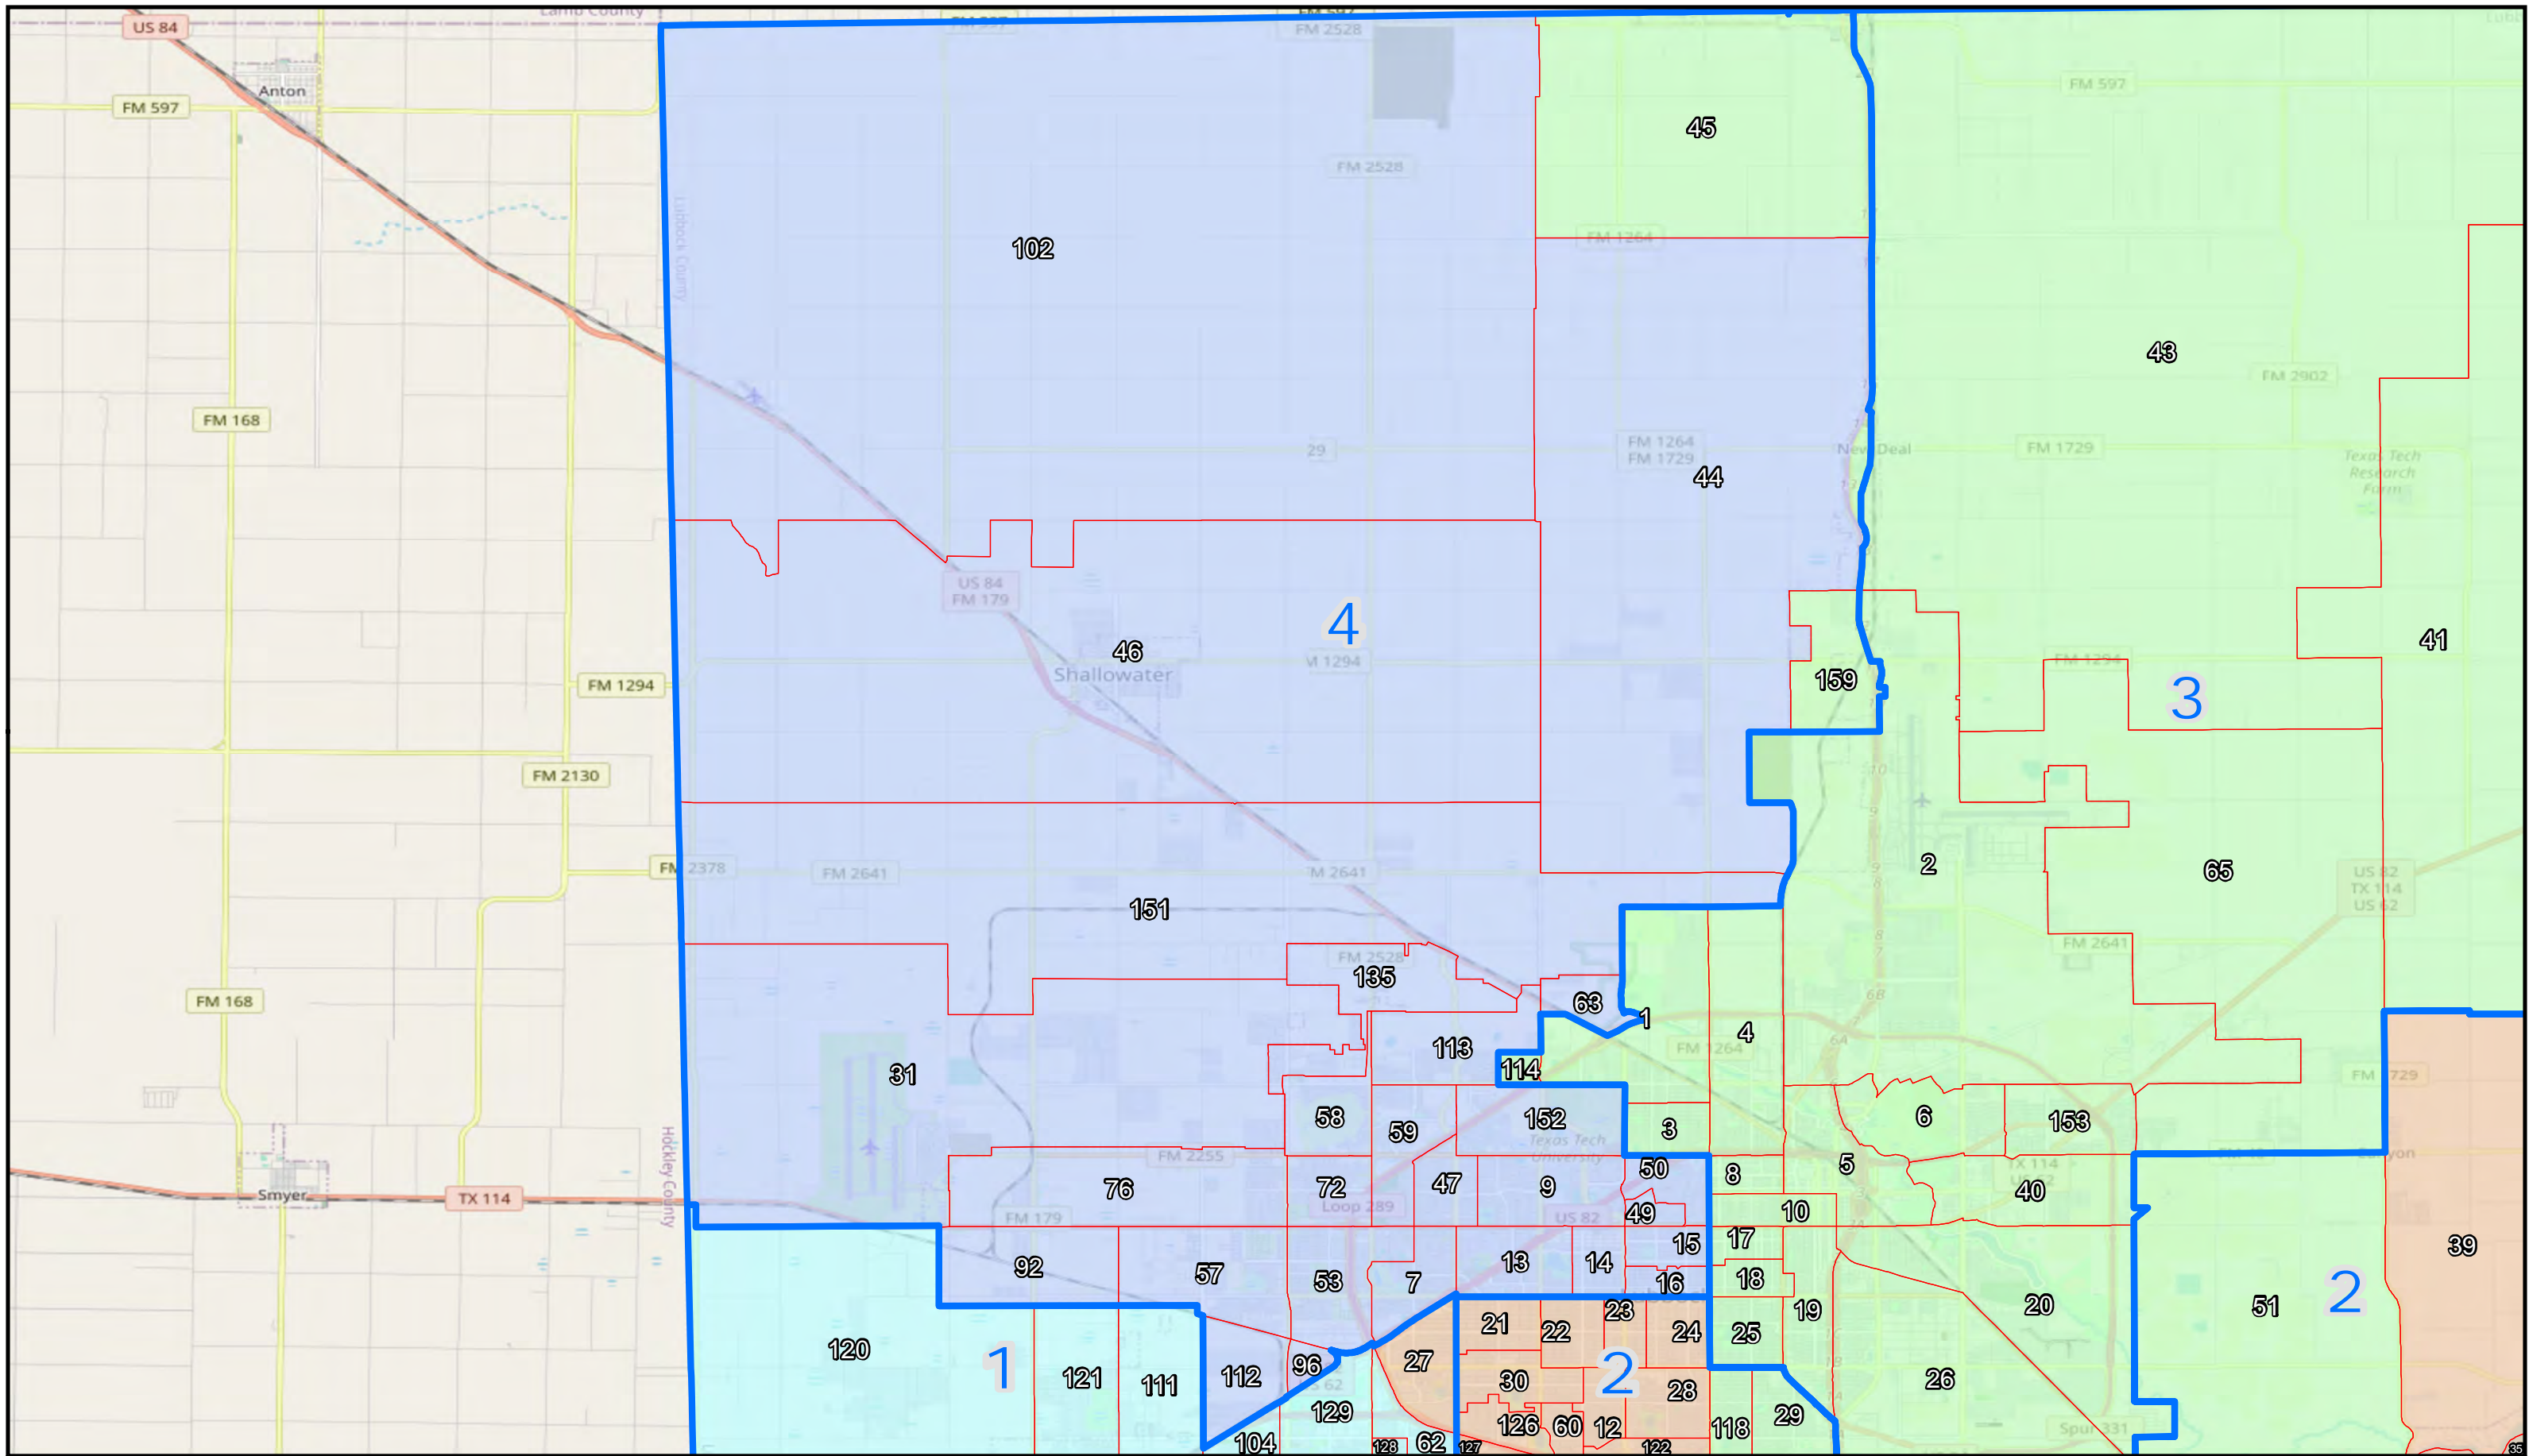

Legend

- Commissioner Precincts - Benchmark
- 2020 VTD's

Commissioner Precincts Plan B

-
-
-
-

0 0.5 1 2 Miles

Lubbock County Commissioner Precinct 1

Plan B

© 2021 Bickerstaff Heath Delgado Acosta LLP
 Data Source: Roads, Water and other features obtained from the 2020 Tiger/line files, U.S. Census Bureau
 Created: 10/14/2021

Legend Commissioner Precincts - Benchmark

 2020 VTD's

Commissioner Precincts Plan B

Lubbock County Commissioner Precinct 2 Plan B

© 2021 Bickerstaff Heath Delgado Acosta LLP
 Data Source: Roads, Water and other features obtained from the 2020 Tiger/line files, U.S. Census Bureau
 Created: 10/14/2021

Legend

- Commissioner Precincts - Benchmark
- 2020 VTD's

Commissioner Precincts Plan B

-
-
-
-

0 1 2 4 Miles

Lubbock County Commissioner Precinct 3 Plan B

© 2021 Bickerstaff Heath Delgado Acosta LLP
 Data Source: Roads, Water and other features obtained from the 2020 Tiger/line files, U.S. Census Bureau
 Created: 10/14/2021

Legend Commissioner Precincts - Benchmark

 2020 VTD's

Commissioner Precincts Plan B

Lubbock County Commissioner Precinct 4 Plan B

© 2021 Bickerstaff Heath Delgado Acosta LLP
 Data Source: Roads, Water and other features obtained from the 2020 Tiger/line files, U.S. Census Bureau
 Created: 10/14/2021