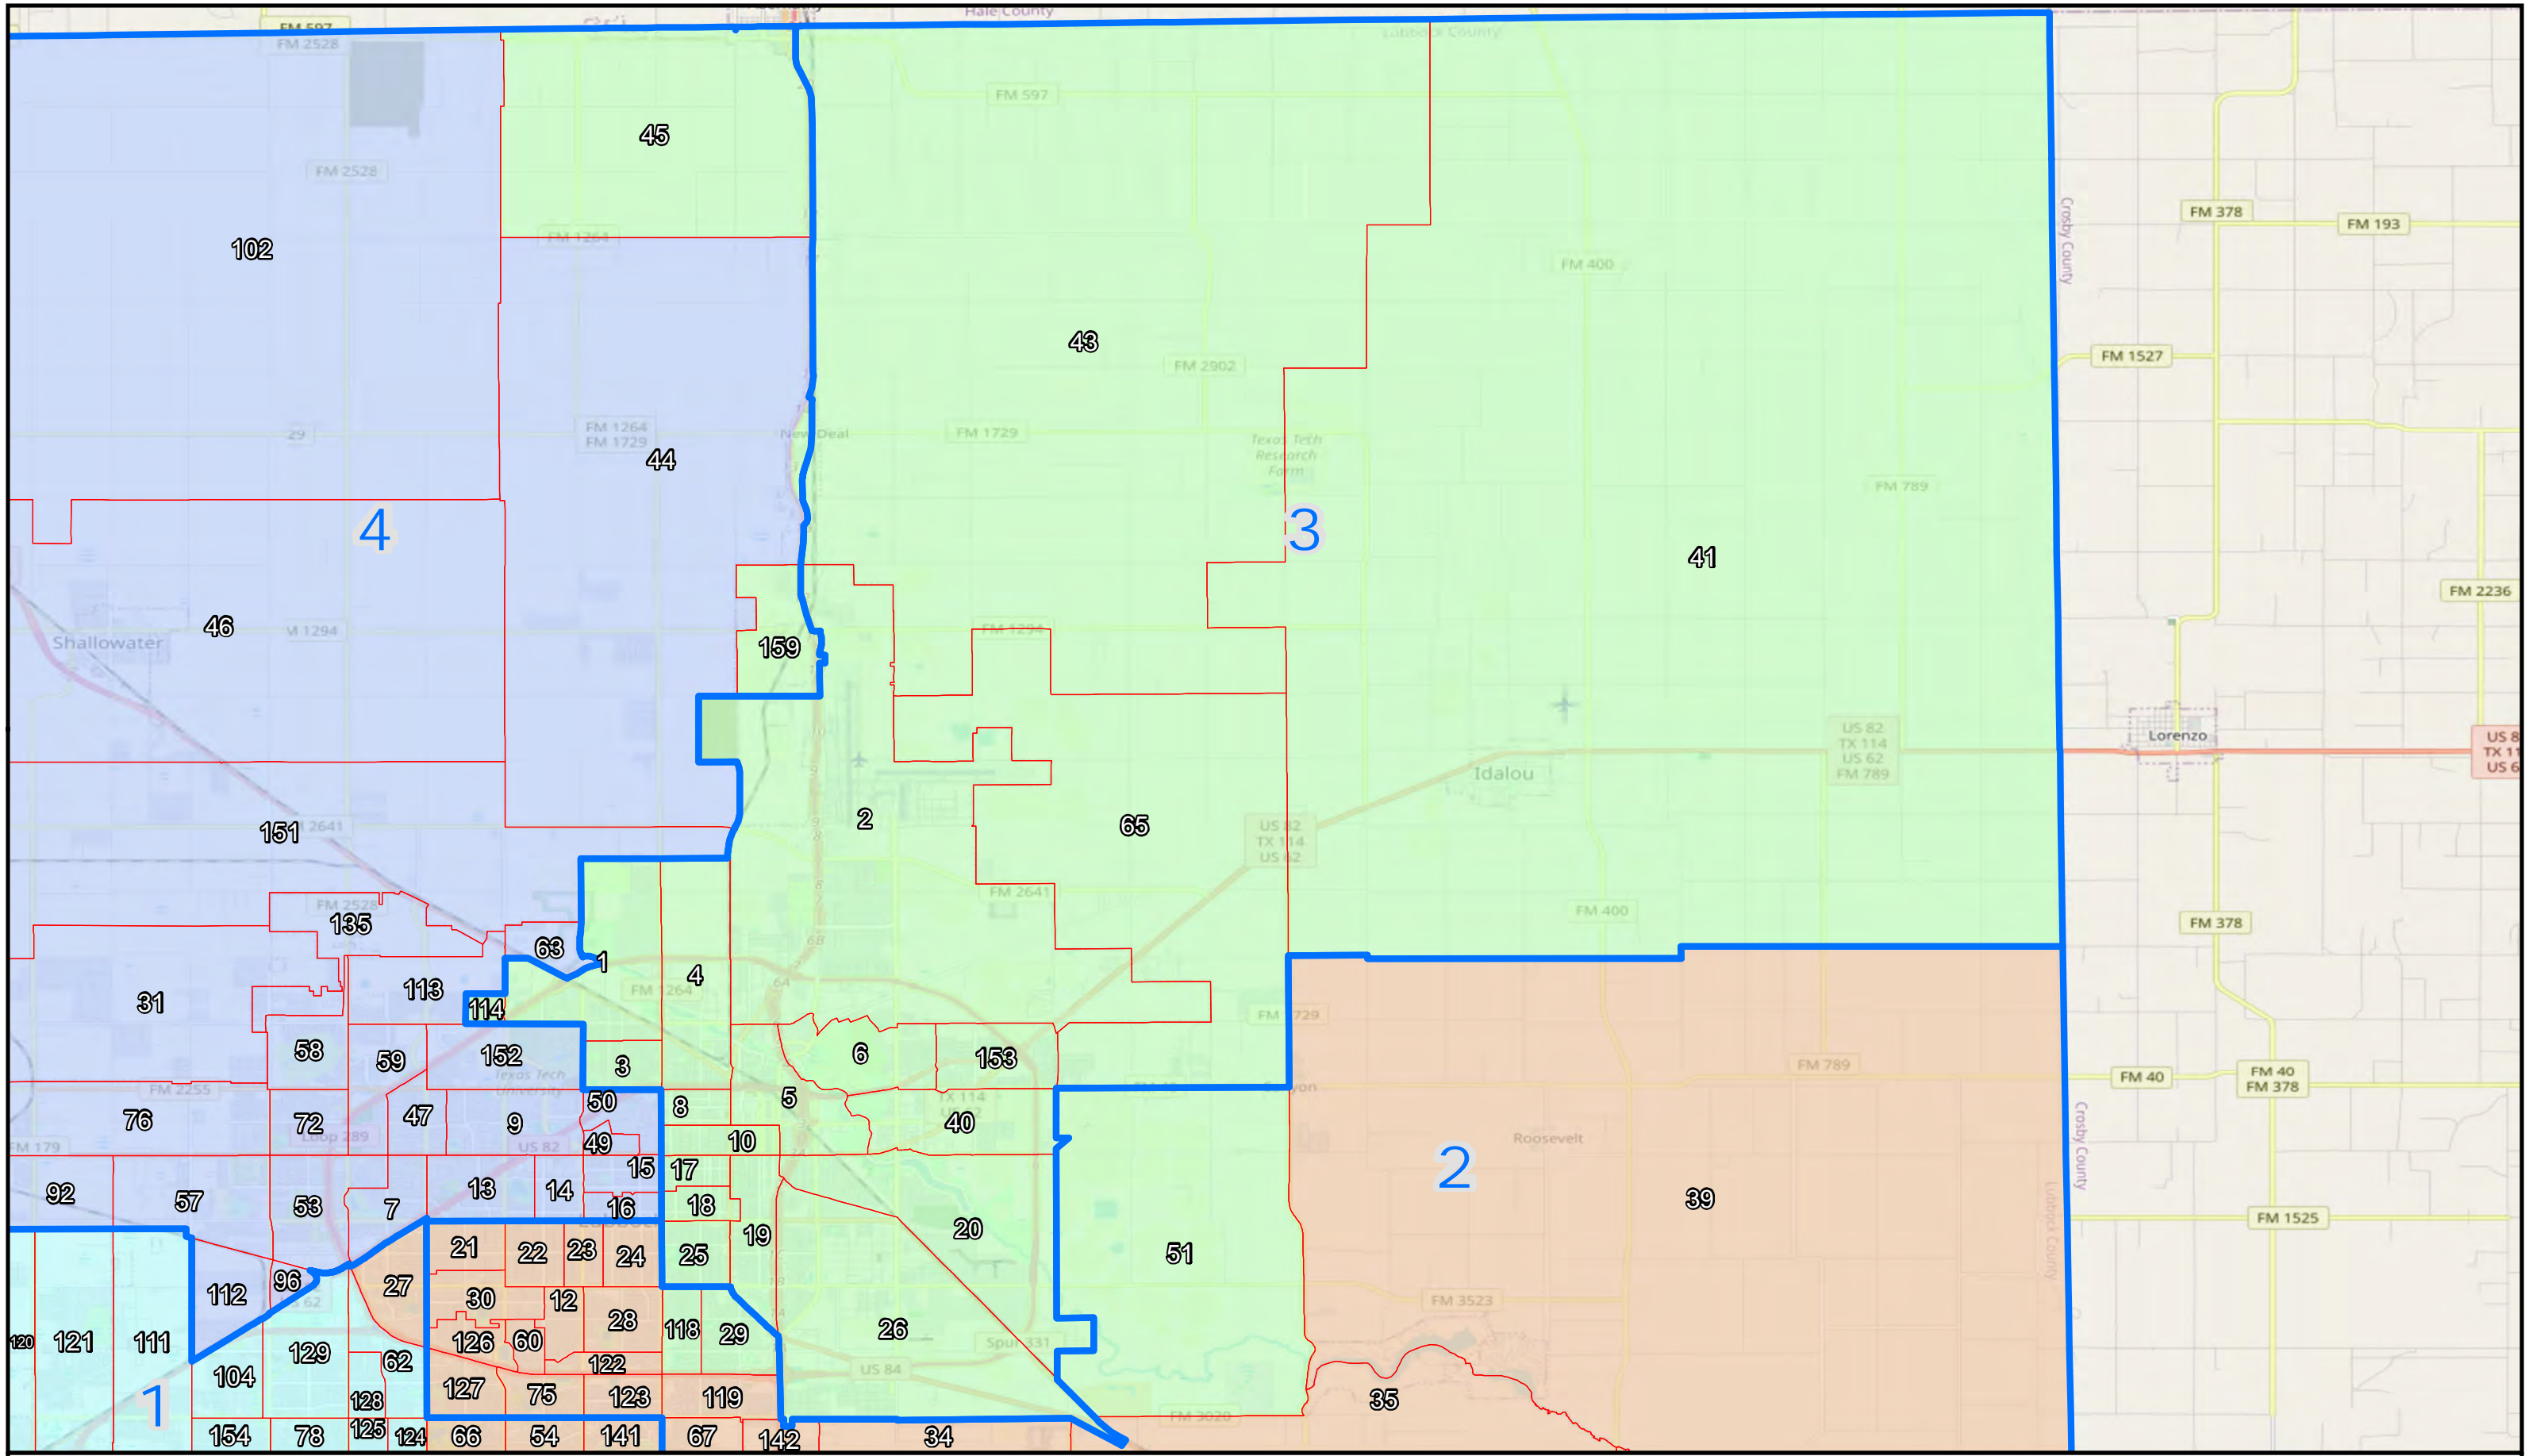

Legend

- Commissioner Precincts - Benchmark
- 2020 VTD's

Commissioner Precincts Plan B

-
-
-
-

0 0.5 1 2 Miles

Lubbock County Commissioner Precinct 1

Plan B

© 2021 Bickerstaff Heath Delgado Acosta LLP
 Data Source: Roads, Water and other features obtained from the 2020 Tiger/line files, U.S. Census Bureau
 Created: 10/14/2021

Legend Commissioner Precincts - Benchmark

 2020 VTD's

Commissioner Precincts Plan B

Lubbock County Commissioner Precinct 2 Plan B

© 2021 Bickerstaff Heath Delgado Acosta LLP
 Data Source: Roads, Water and other features obtained from the 2020 Tiger/line files, U.S. Census Bureau
 Created: 10/14/2021

Legend

- Commissioner Precincts - Benchmark
- 2020 VTD's

Commissioner Precincts Plan B

-
-
-
-

0 1 2 4 Miles

Lubbock County Commissioner Precinct 3 Plan B

© 2021 Bickerstaff Heath Delgado Acosta LLP
 Data Source: Roads, Water and other features obtained from the 2020 Tiger/line files, U.S. Census Bureau
 Created: 10/14/2021

Legend Commissioner Precincts - Benchmark

 2020 VTD's

Commissioner Precincts Plan B

Lubbock County Commissioner Precinct 4 Plan B

© 2021 Bickerstaff Heath Delgado Acosta LLP
 Data Source: Roads, Water and other features obtained from the 2020 Tiger/line files, U.S. Census Bureau
 Created: 10/14/2021