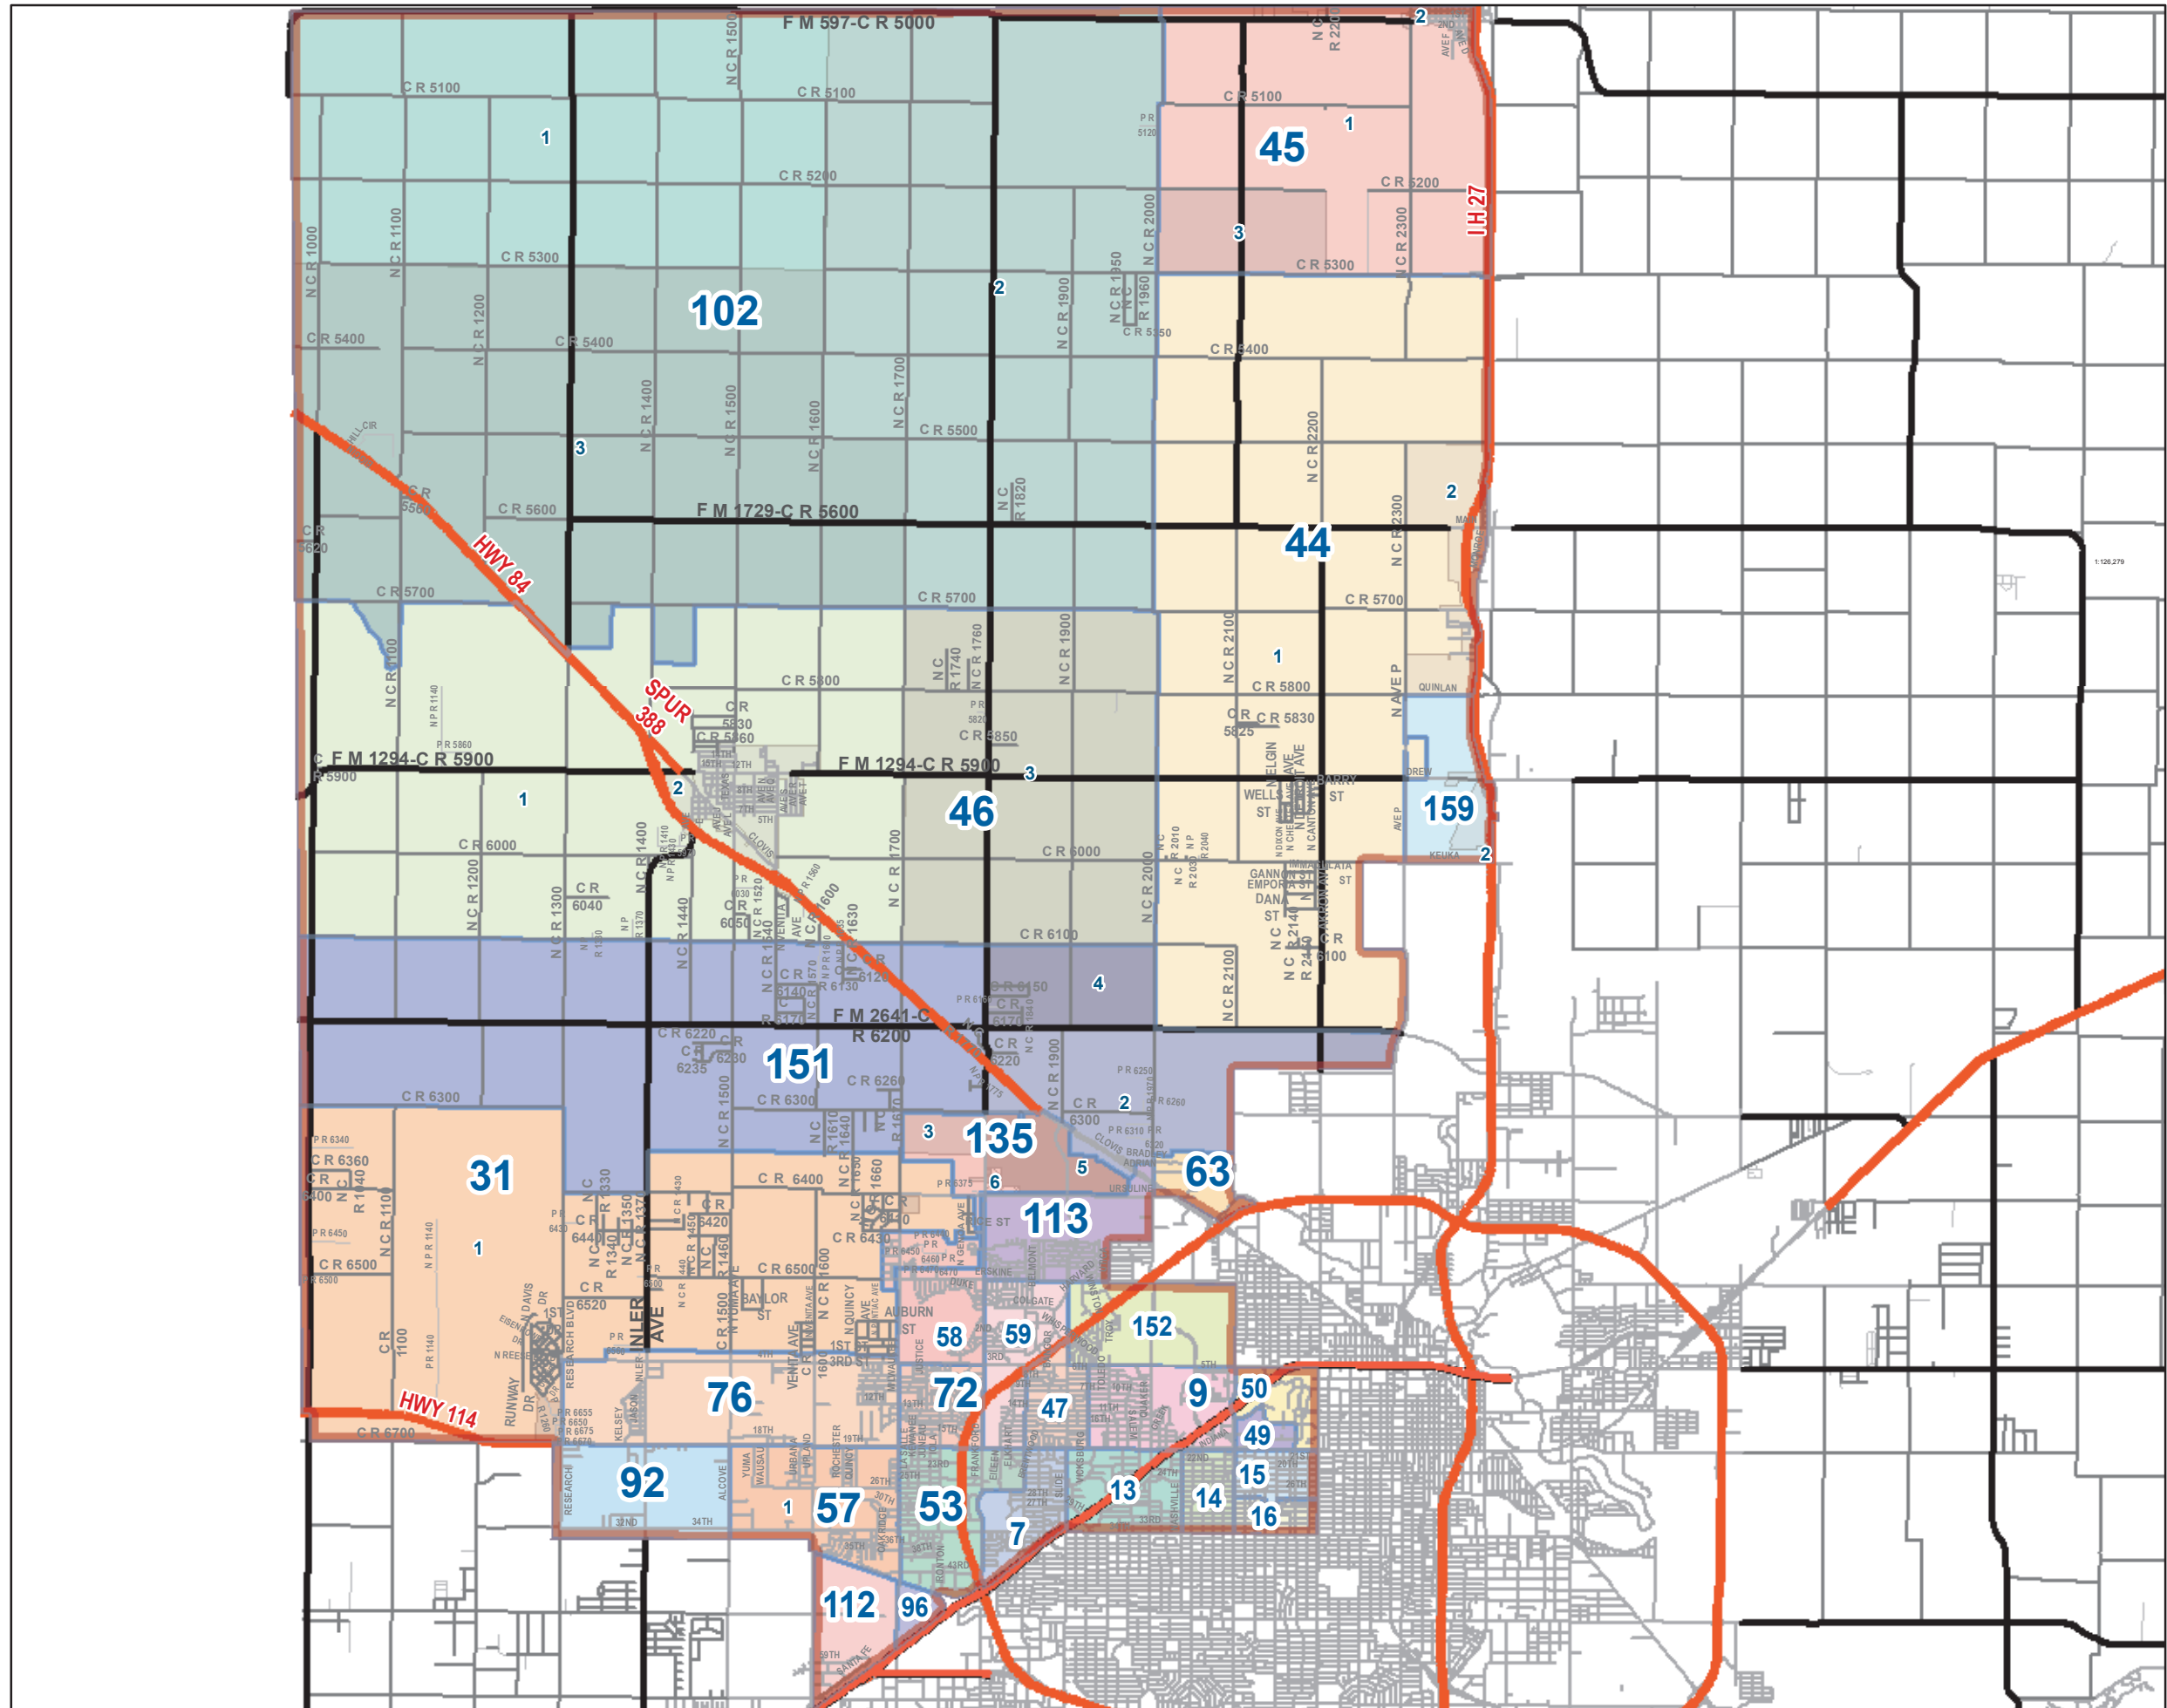

# Lubbock County Commissioner 4 Voter Precincts - 2020

## Voter Precinct PRECINCT

- 7
- 9
- 13
- 14
- 15
- 16
- 31
- 44
- 45
- 46
- 47
- 49
- 50
- 53
- 57
- 58
- 59
- 63
- 72
- 76
- 92
- 96
- 102
- 112
- 113
- 135
- 151
- 152
- 159

## Legend

- Commissioner District
- Voter Precinct Outline
- Voter SubPrecincts**
- Sub Precinct**
- 1
- 2
- 3
- 4
- 5
- 6
- Roads**
- Road Class**
- City Street
- County Road
- Private Road
- F M Road
- Freeway
- Highway