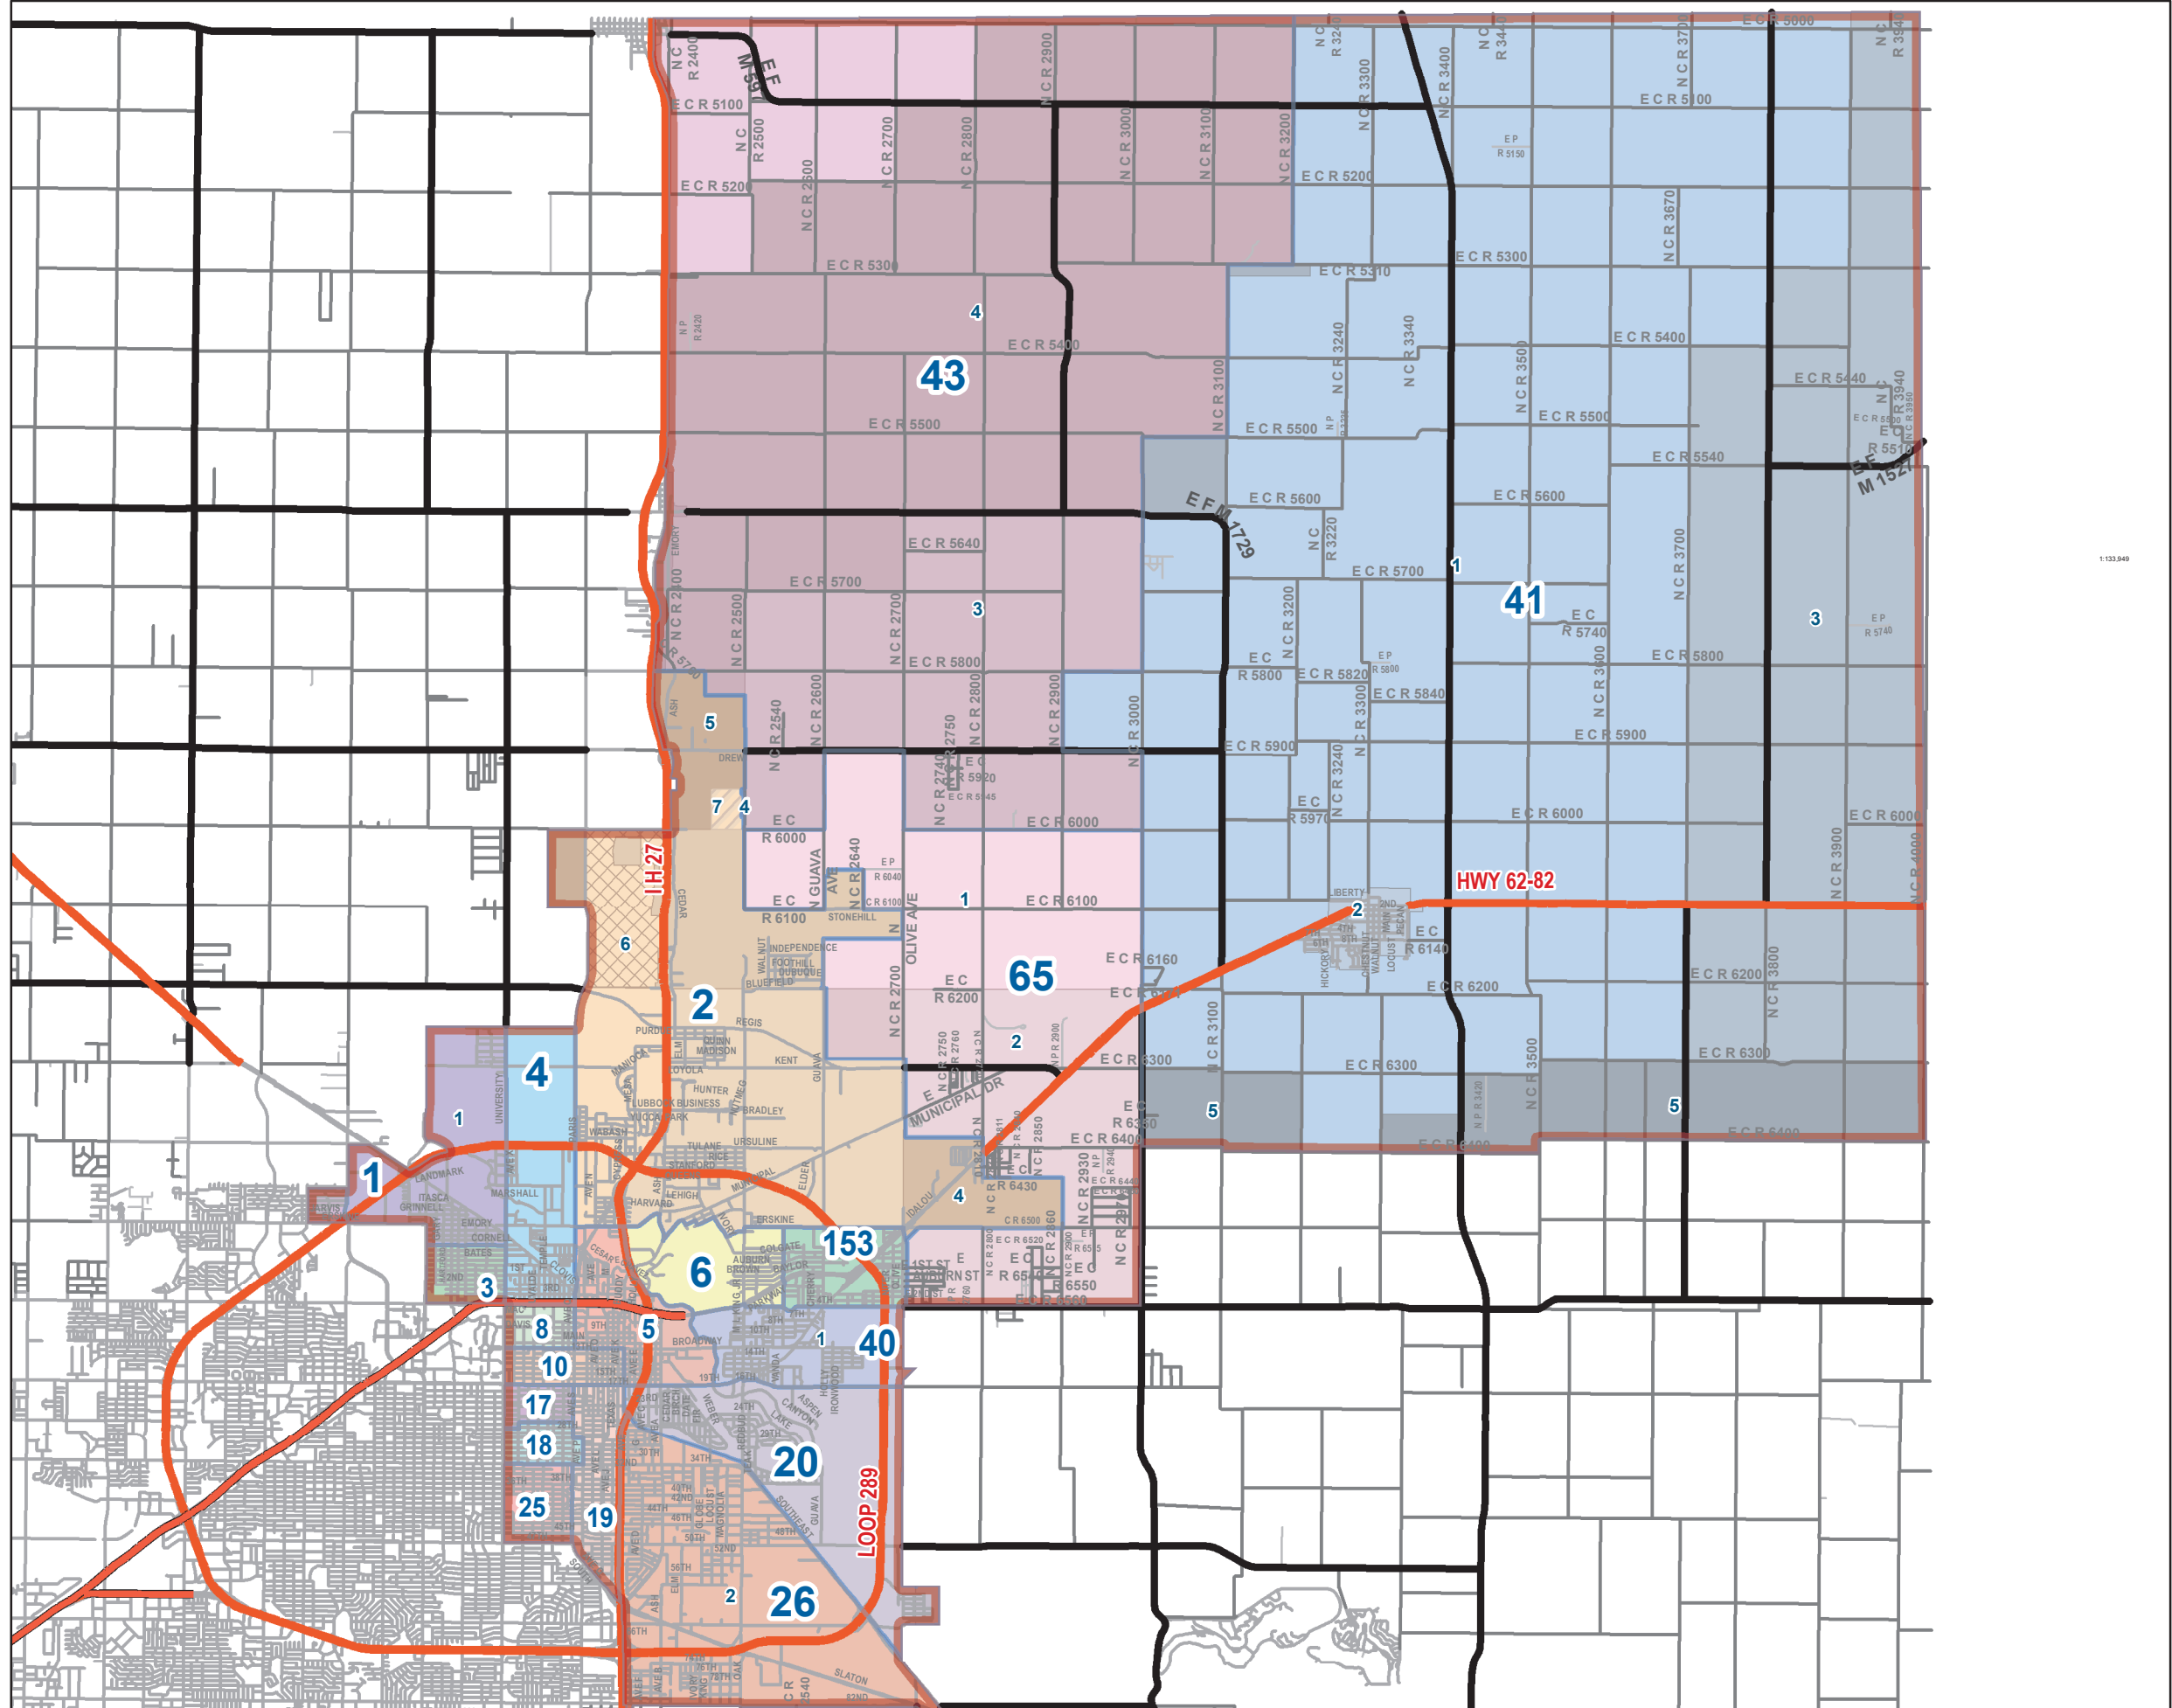

# Lubbock County Commissioner 3 Voter Precincts - 2020

## Voter Precinct PRECINCT

- 1
- 2
- 3
- 4
- 5
- 6
- 8
- 10
- 17
- 18
- 19
- 20
- 25
- 26
- 40
- 41
- 43
- 65
- 114
- 153

## Legend

- Commissioner District
- Voter Precinct Outline
- Voter SubPrecincts**
- Sub Precinct**
- 1
- 2
- 3
- 4
- 5
- 6
- 7; Other
- Roads**
- Road Class**
- City Street
- County Road
- Private Road
- F M Road
- Freeway
- Highway