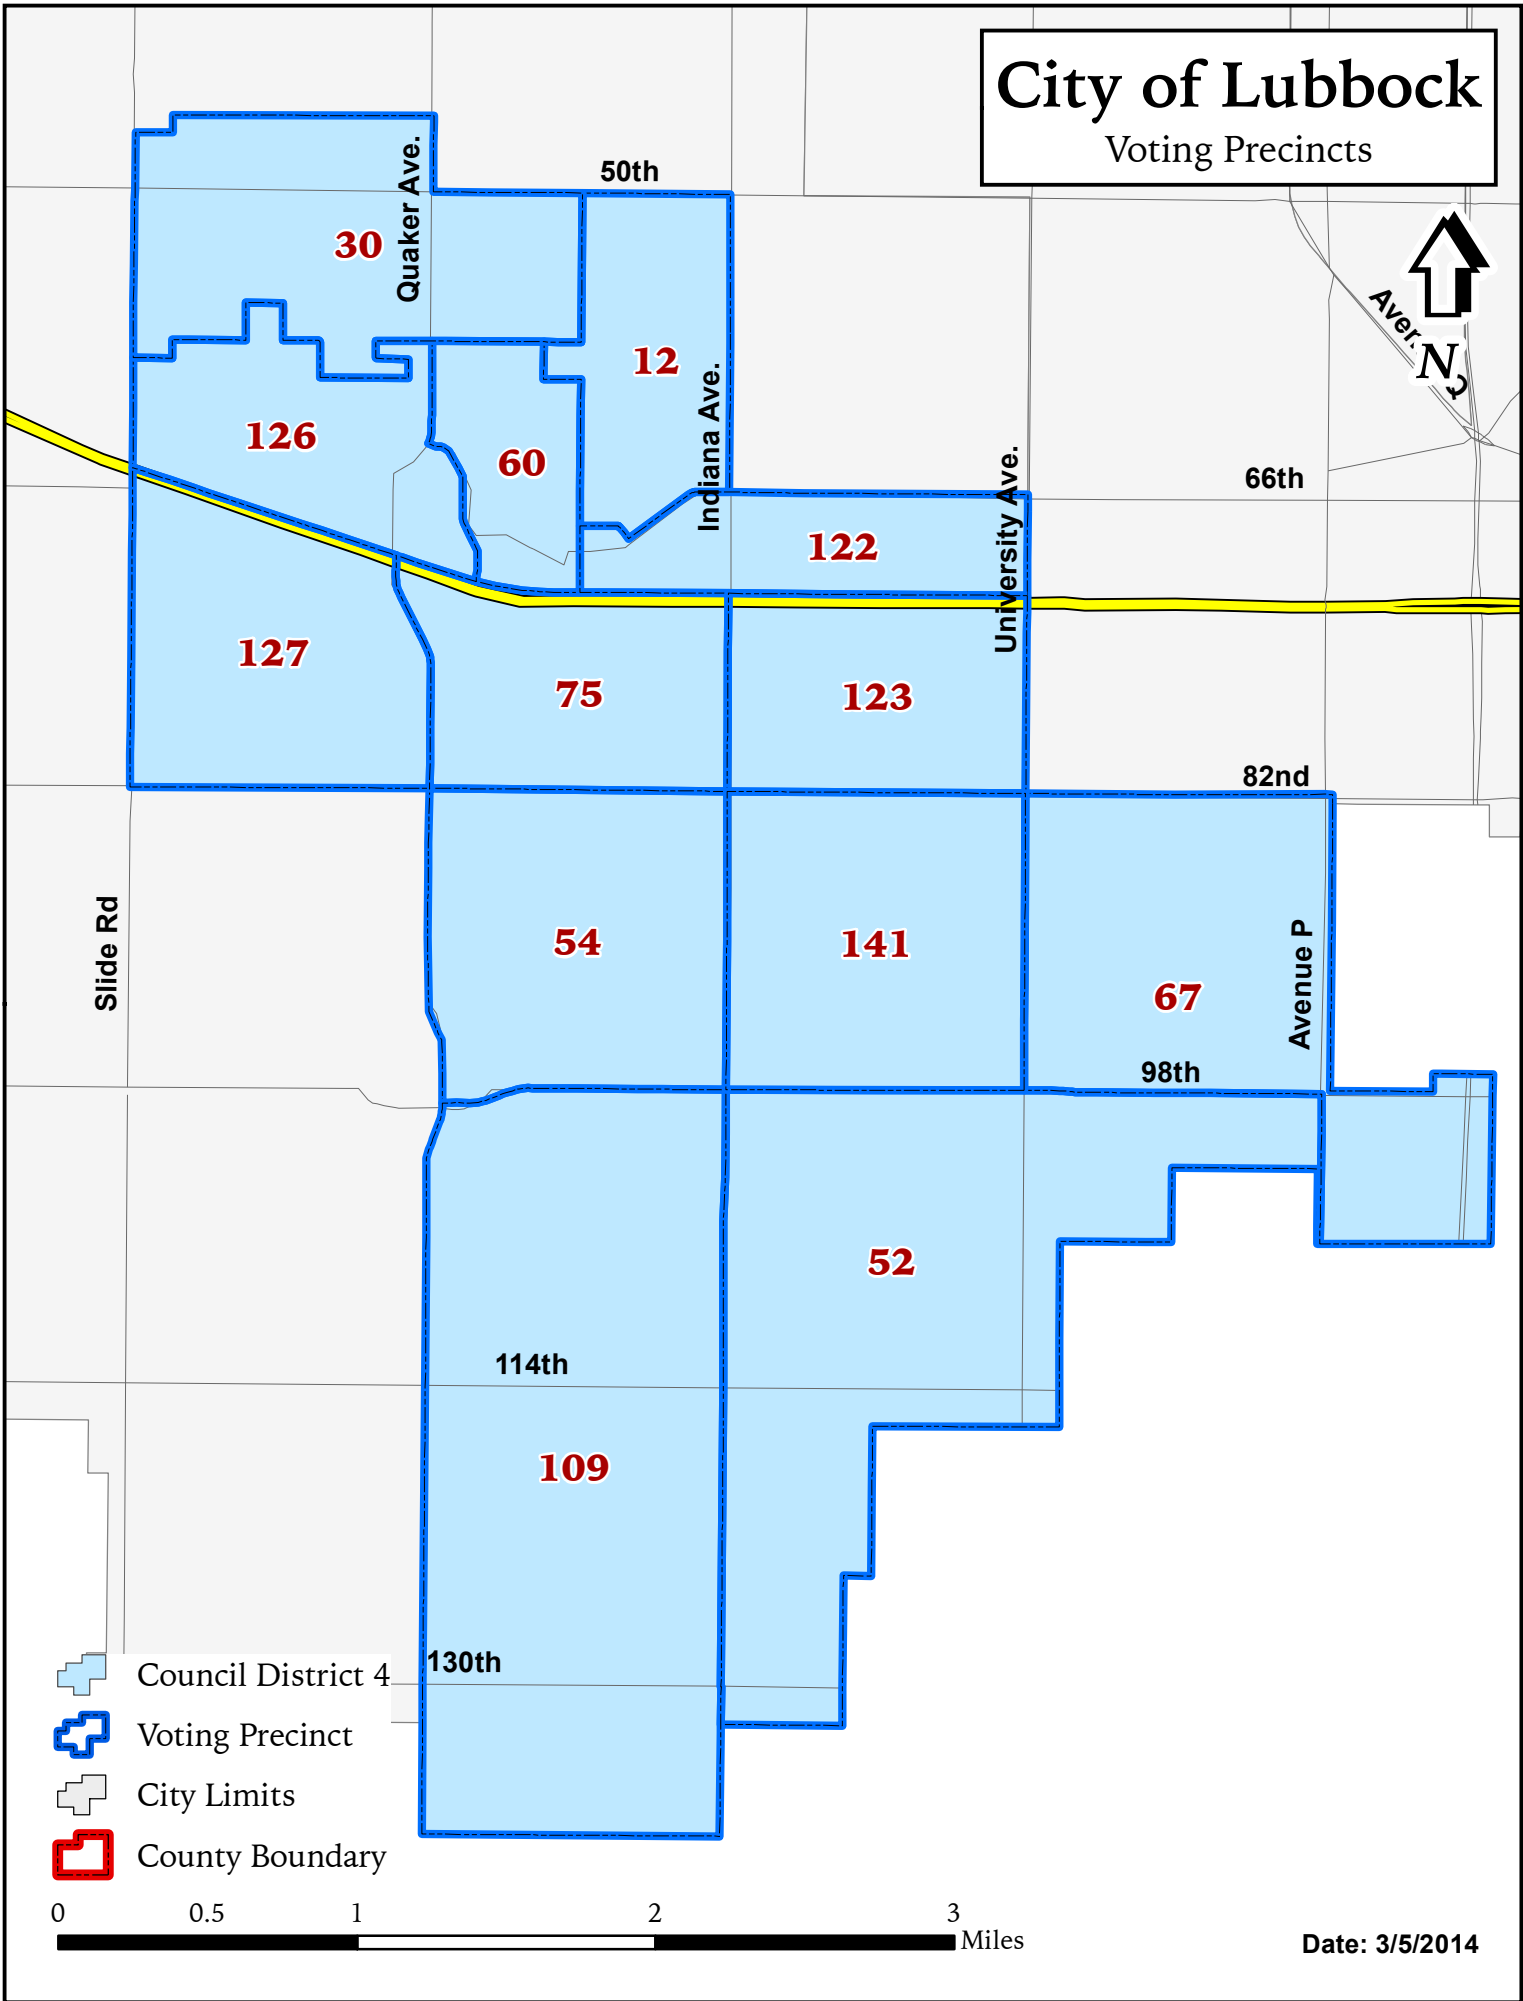

# City of Lubbock

## Voting Precincts

- Council District 4
- Voting Precinct
- City Limits
- County Boundary

0 0.5 1 2 3 Miles

Date: 3/5/2014