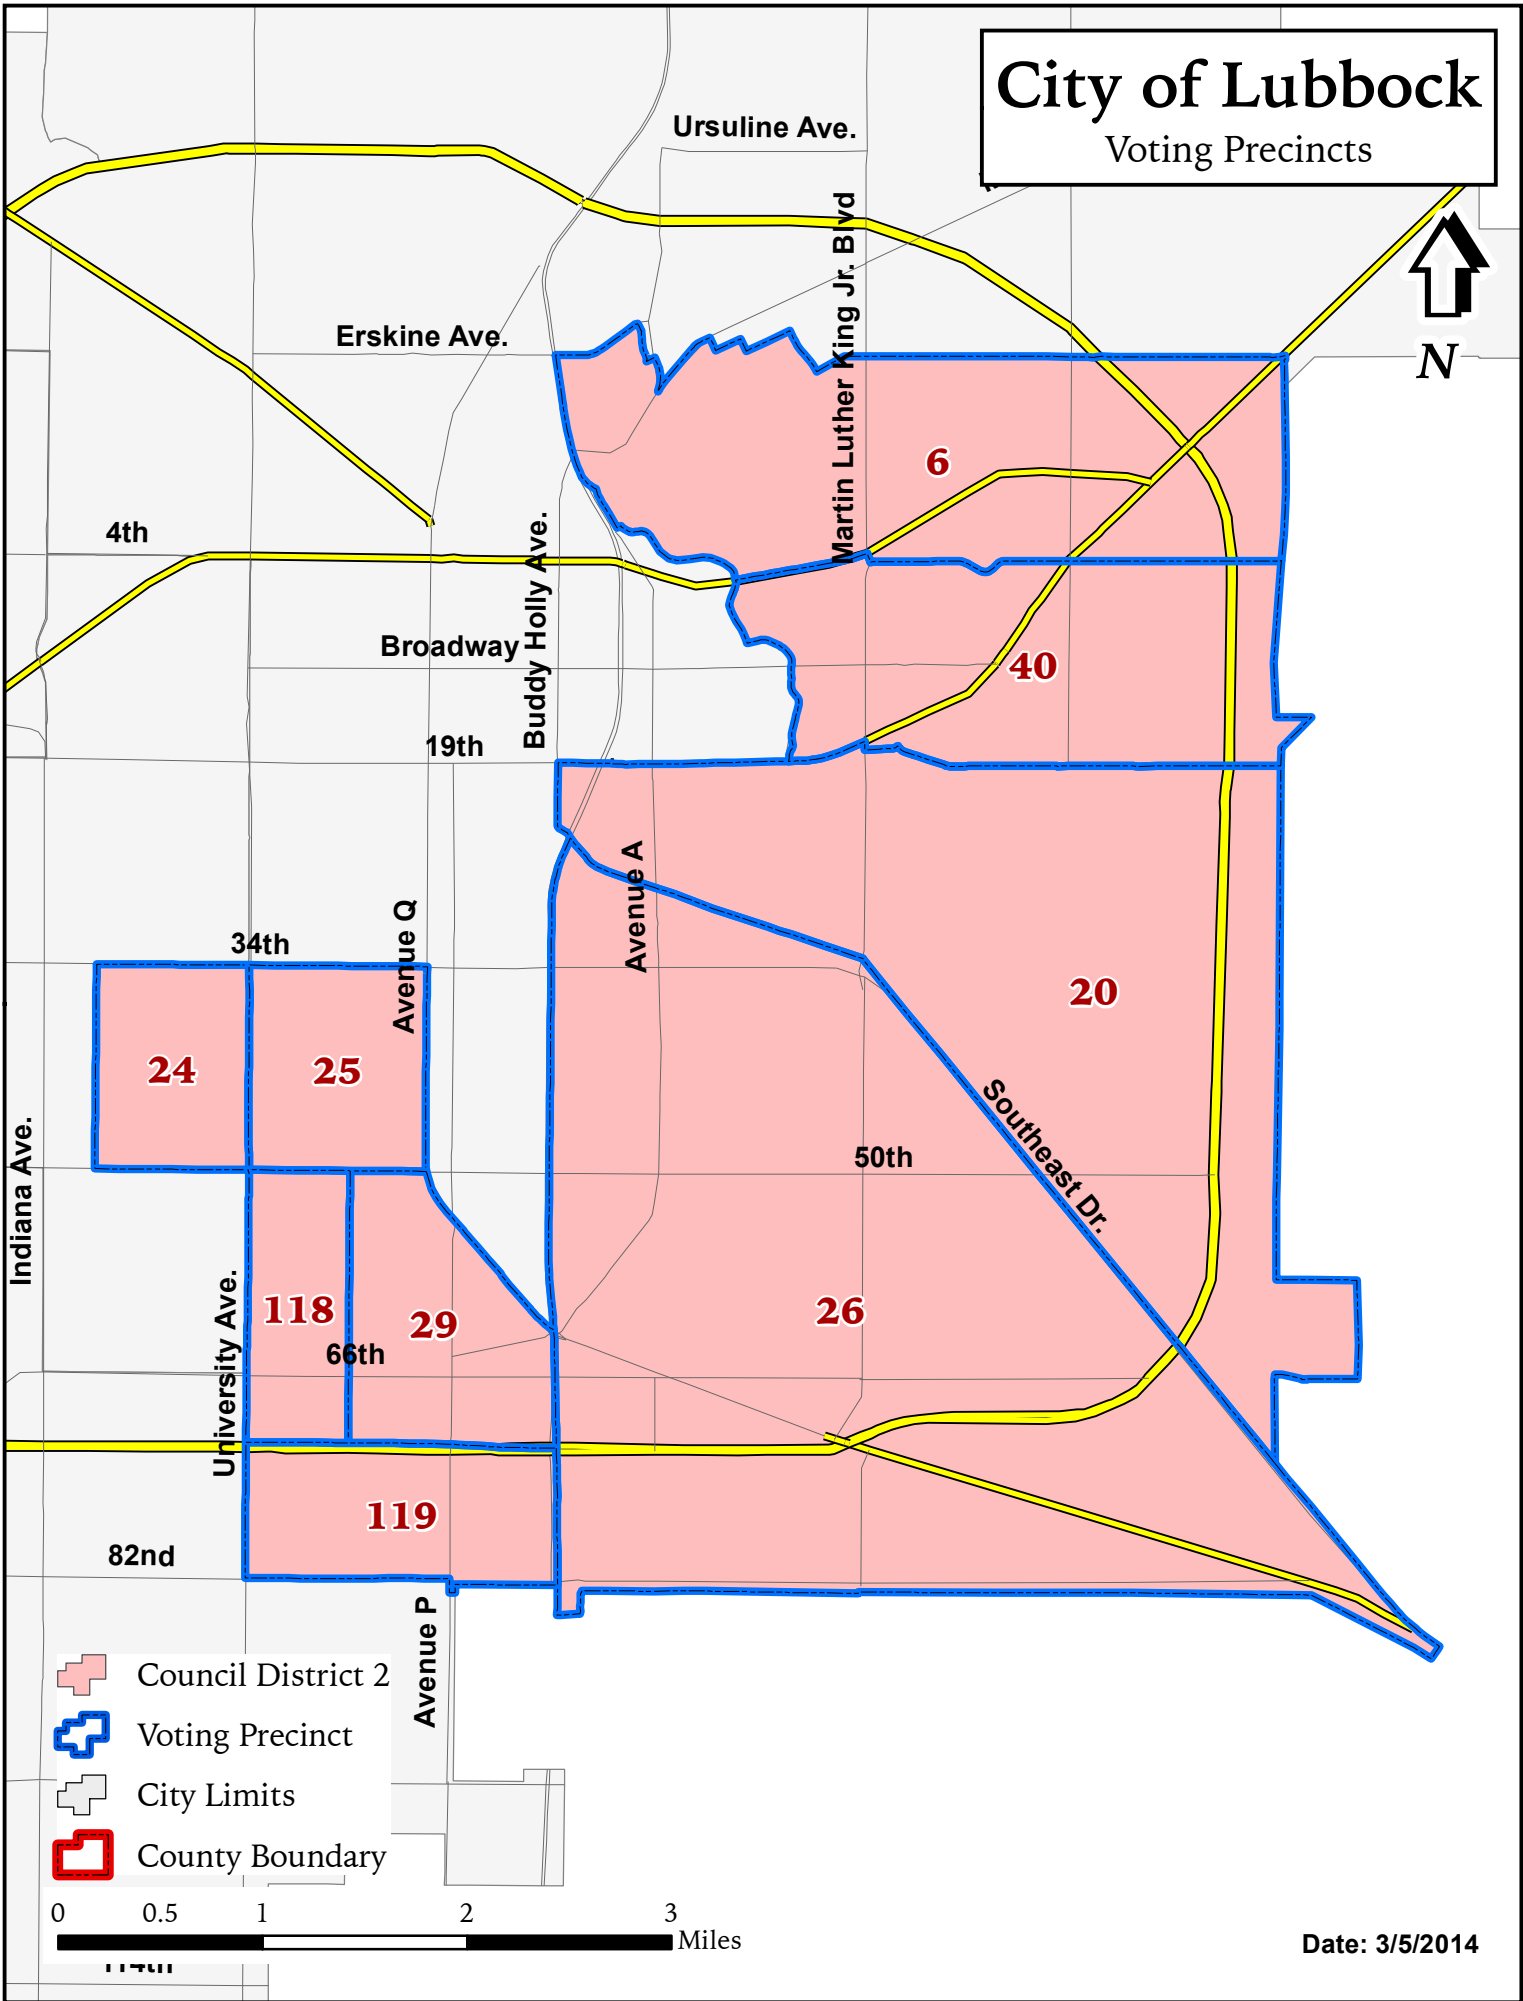

City of Lubbock

Voting Precincts

-  Council District 2
-  Voting Precinct
-  City Limits
-  County Boundary

0 0.5 1 2 3 Miles

Date: 3/5/2014