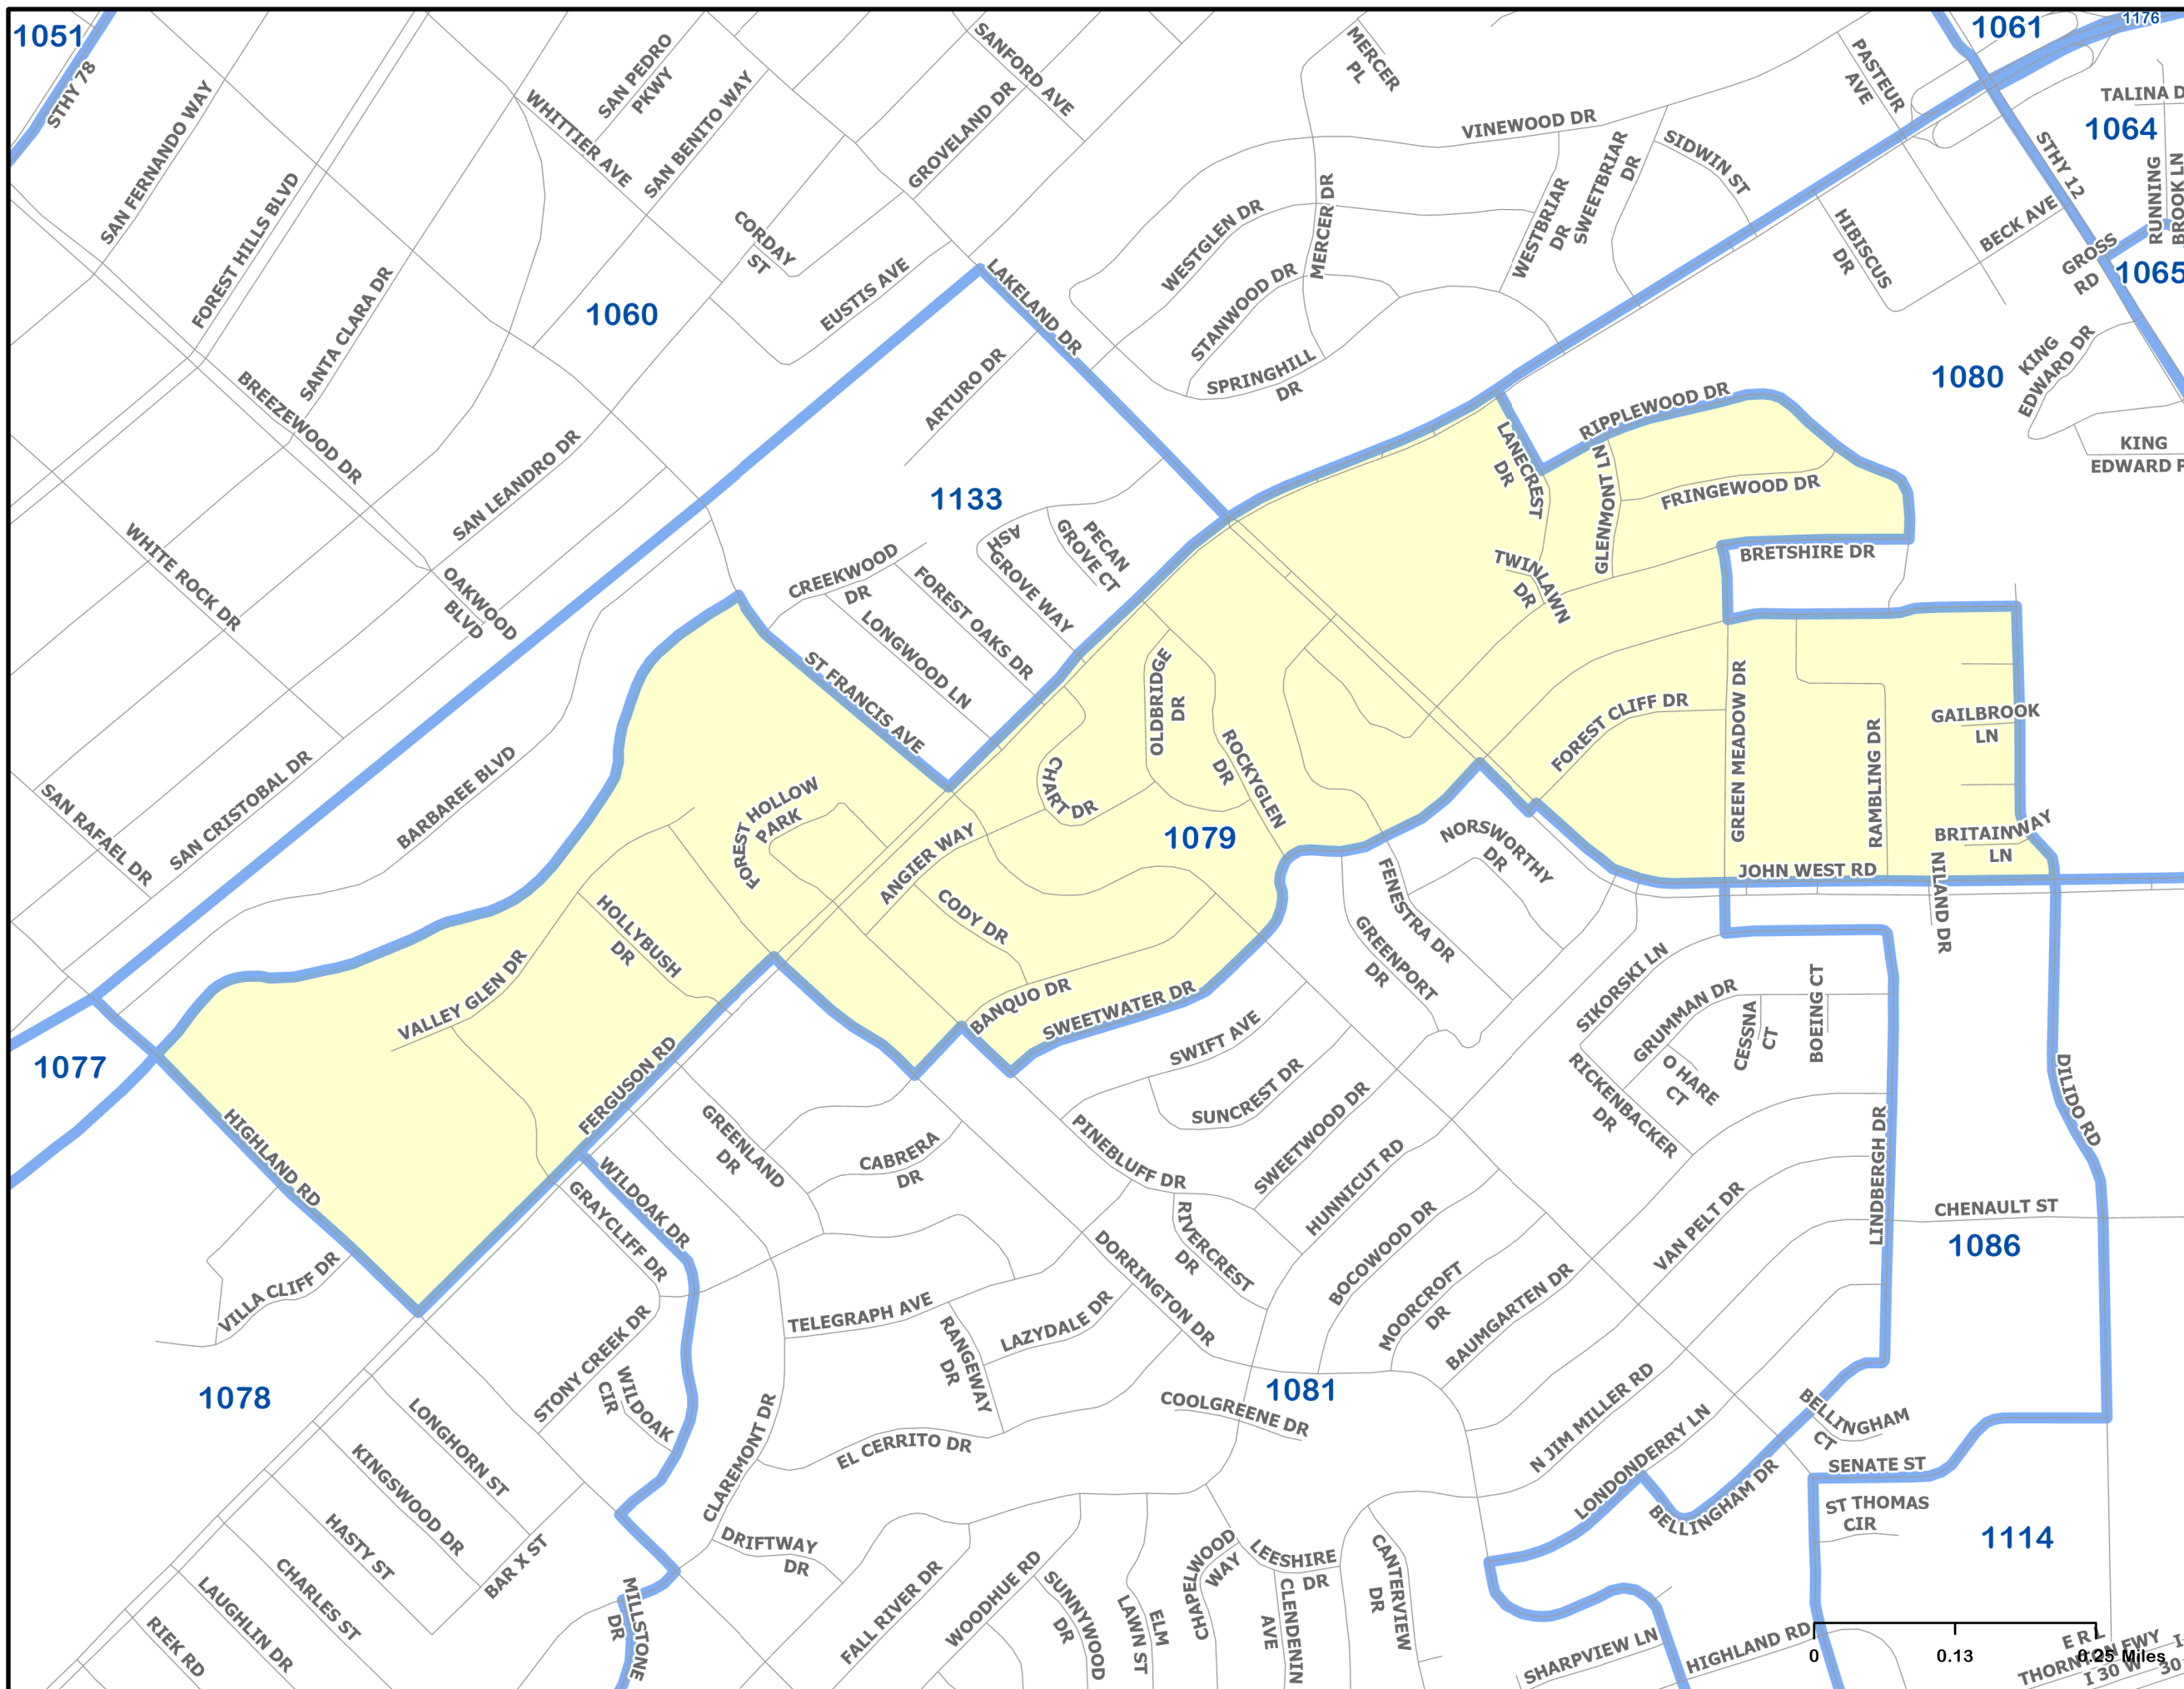

# Dallas County Elections Precinct 1079

**Congressional: 32**  
**Texas Senate: 23**  
**Texas House: 100**  
**State Board of Education: 13**  
**Commissioners Court: 1**  
**Justice of the Peace: 3**

0 0.13 0.25 Miles  
ERL THORN I 30 W 30 E