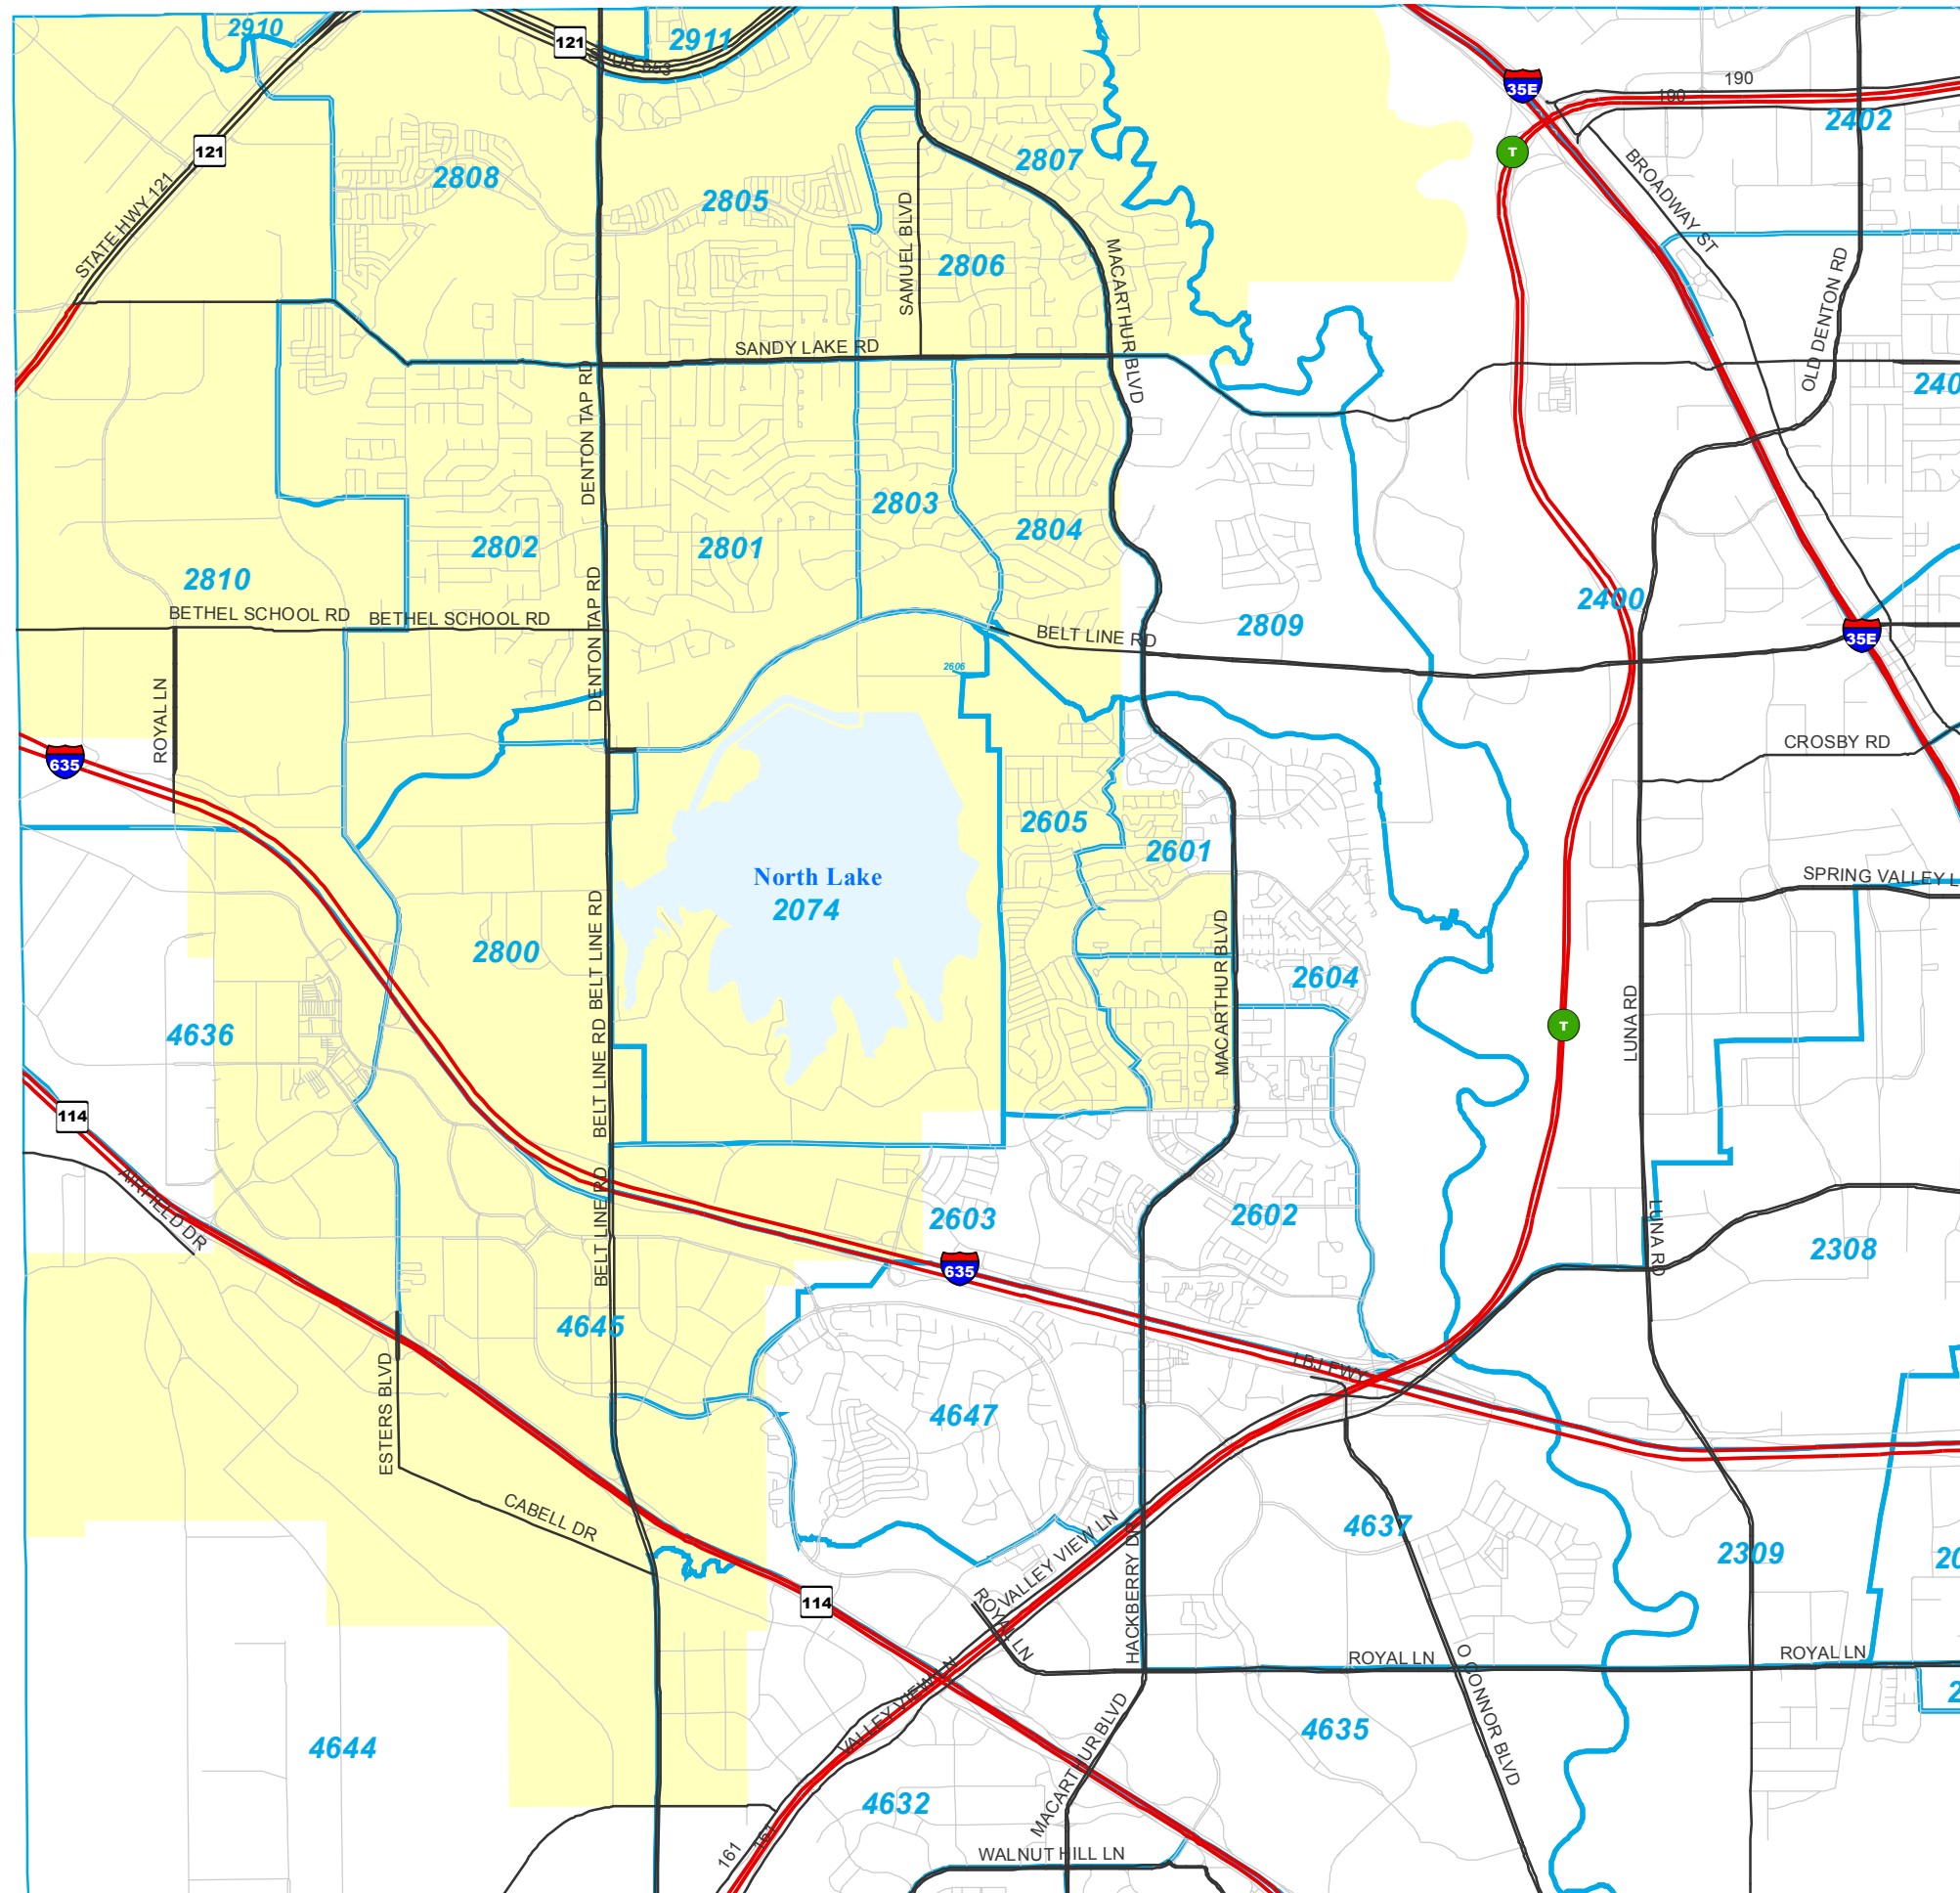

# Dallas County Voting Precincts

Coppell ISD

## Legend

-  Voting Precincts
-  Highways
-  Arterials
-  Roads
-  Lakes

Dallas County Elections  
2377 N Stemmons Fwy, Suite 820  
Dallas, TX 75207  
<http://www.dalcoelections.org>  
March 2012