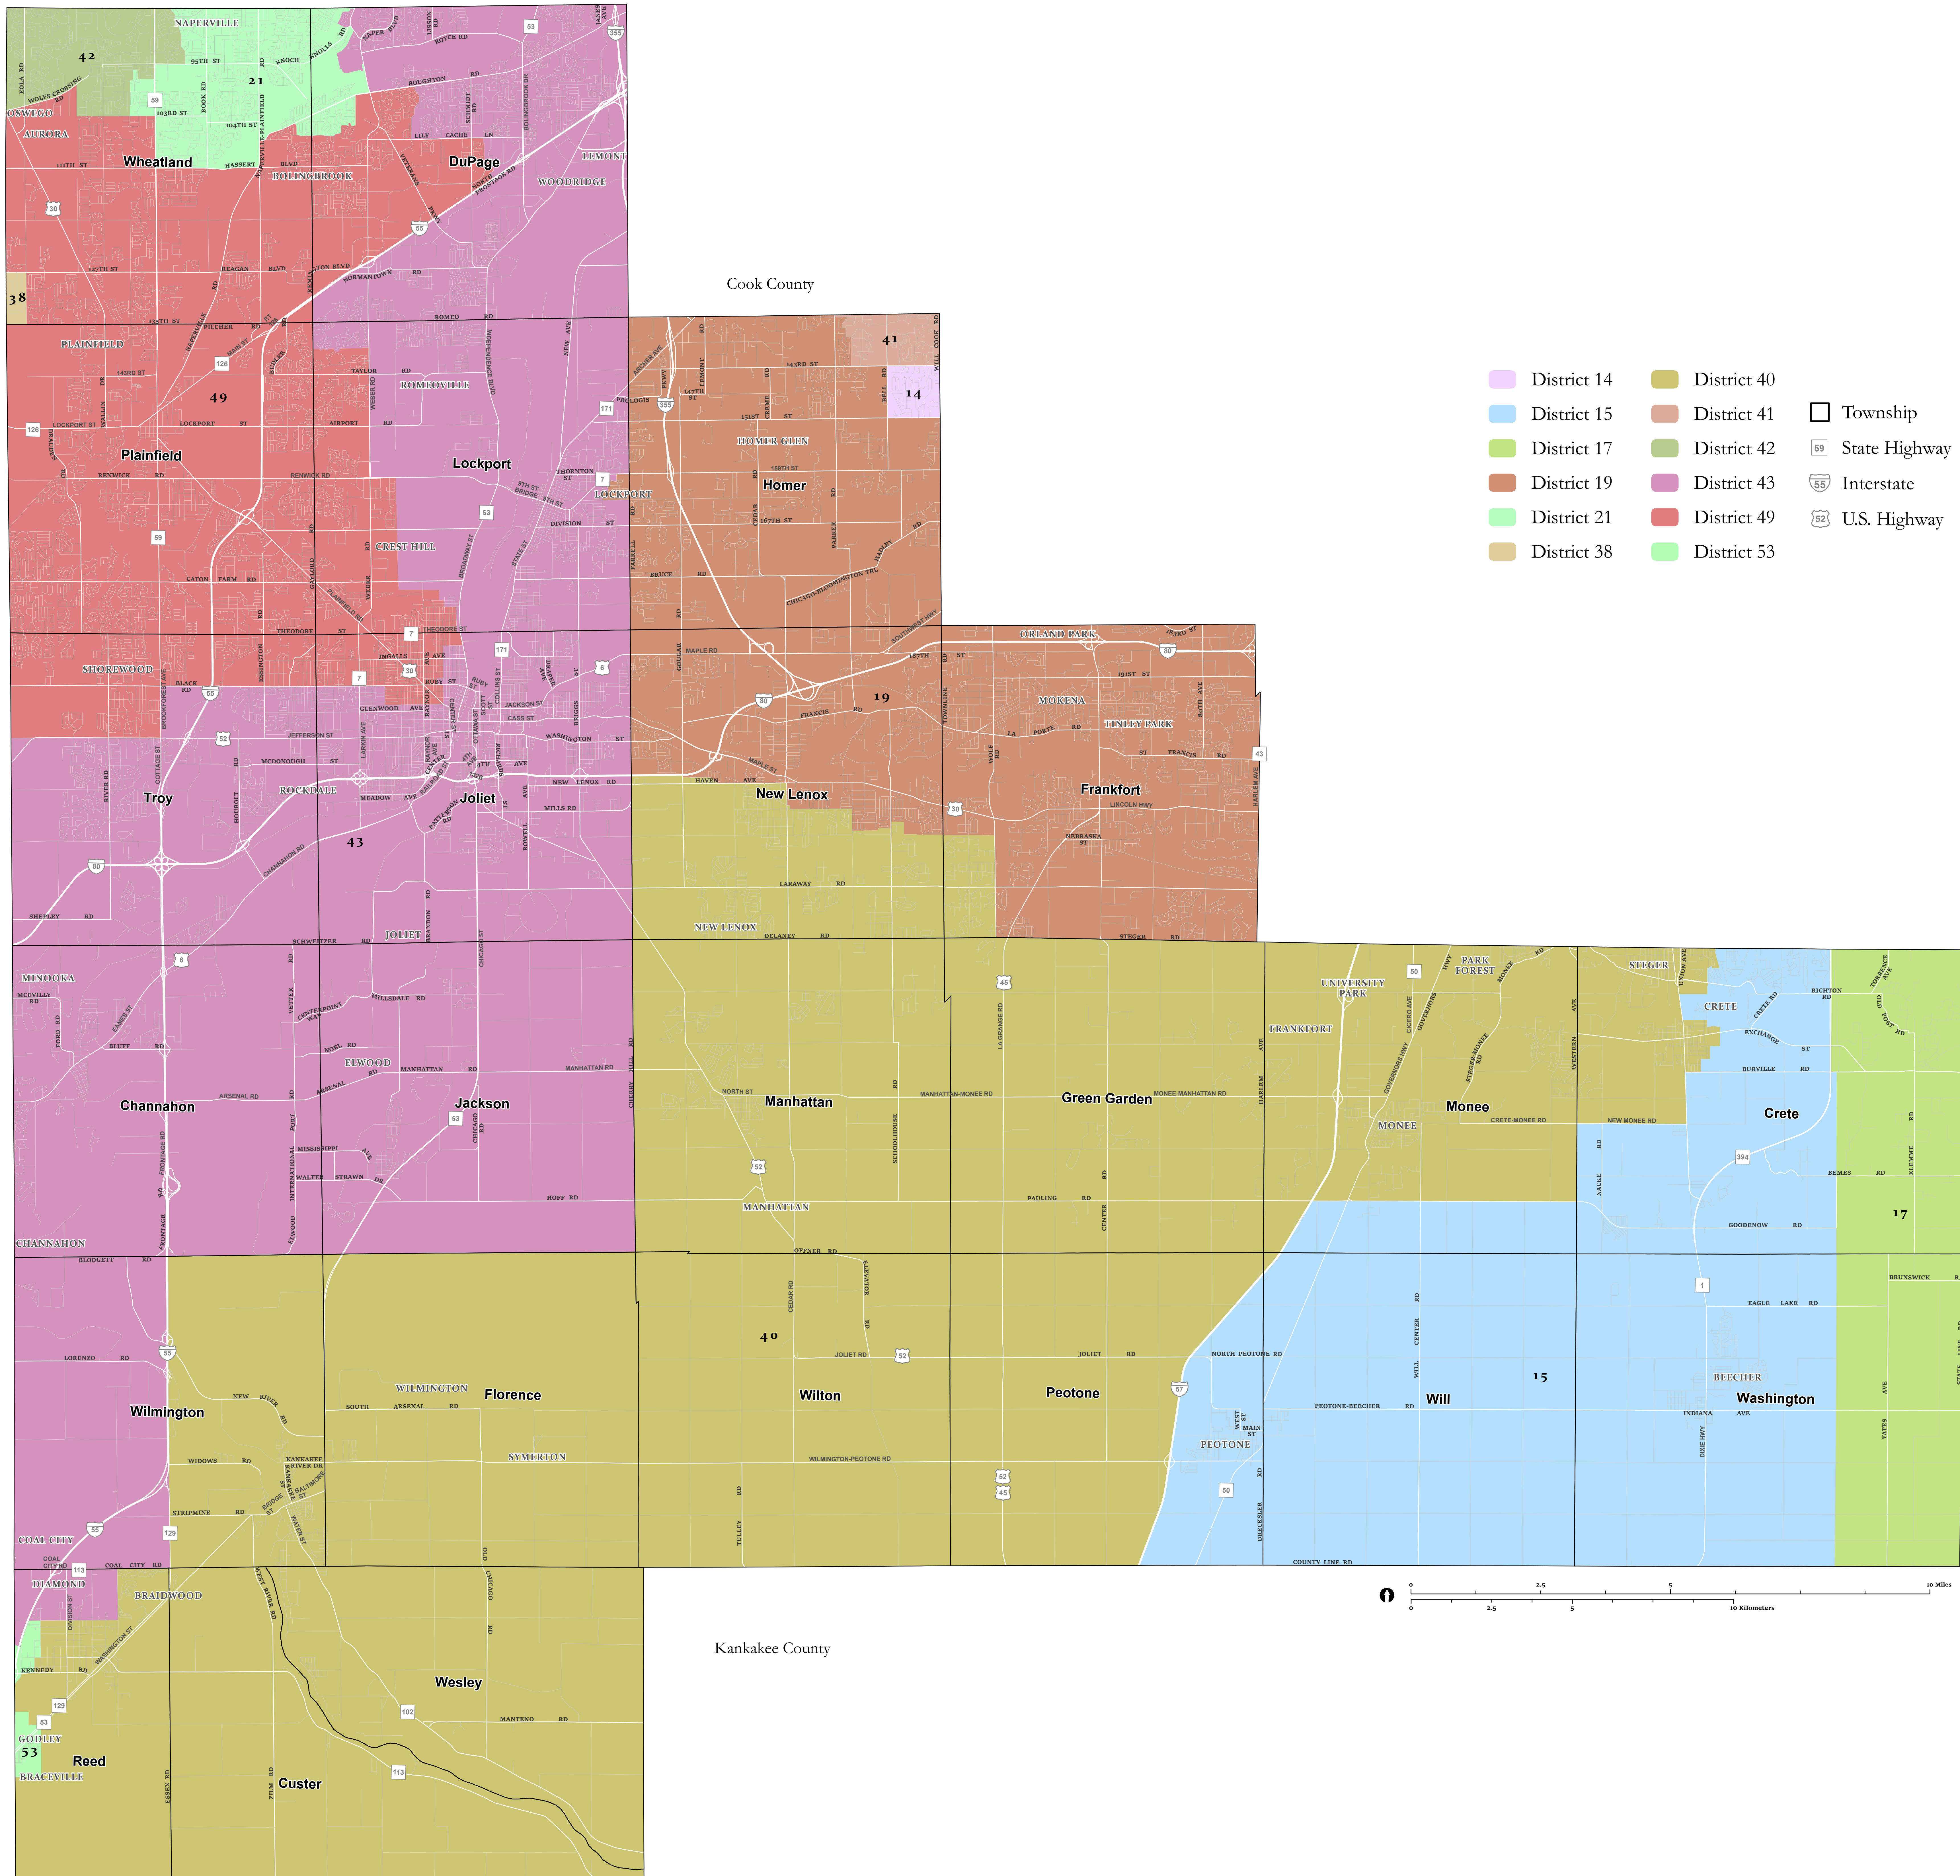

Will County, Illinois ~ 2022

State Senate Districts

DuPage County

Cook County

Kankakee County

Lake County, IN

- District 14
- District 15
- District 17
- District 19
- District 21
- District 38
- District 40
- District 41
- District 42
- District 43
- District 49
- District 53
- Township
- State Highway
- Interstate
- U.S. Highway

Kendall County

Grundy County