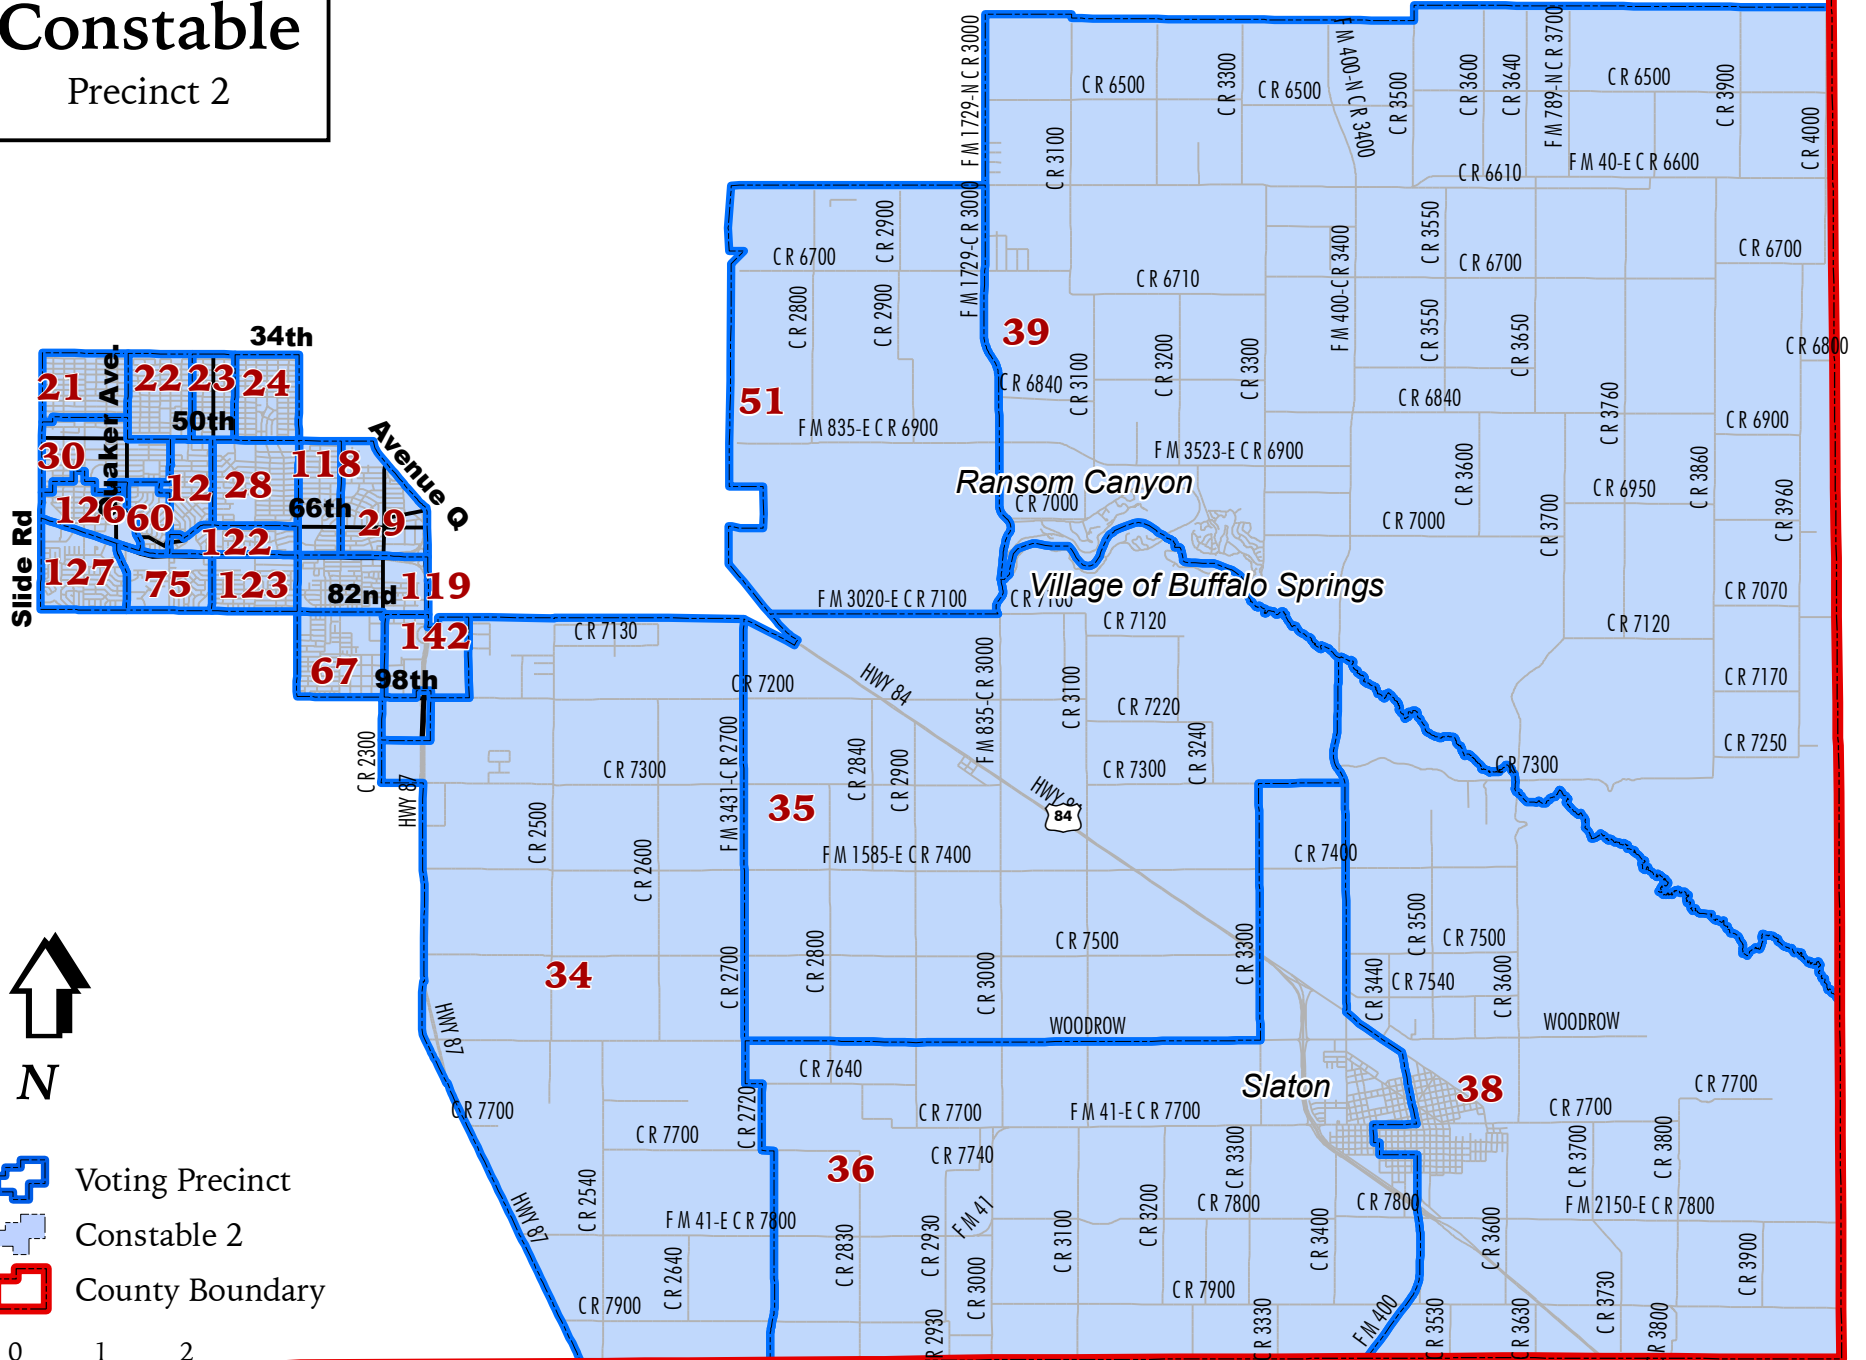

Constable

Precinct 2

-  Voting Precinct
-  Constable 2
-  County Boundary