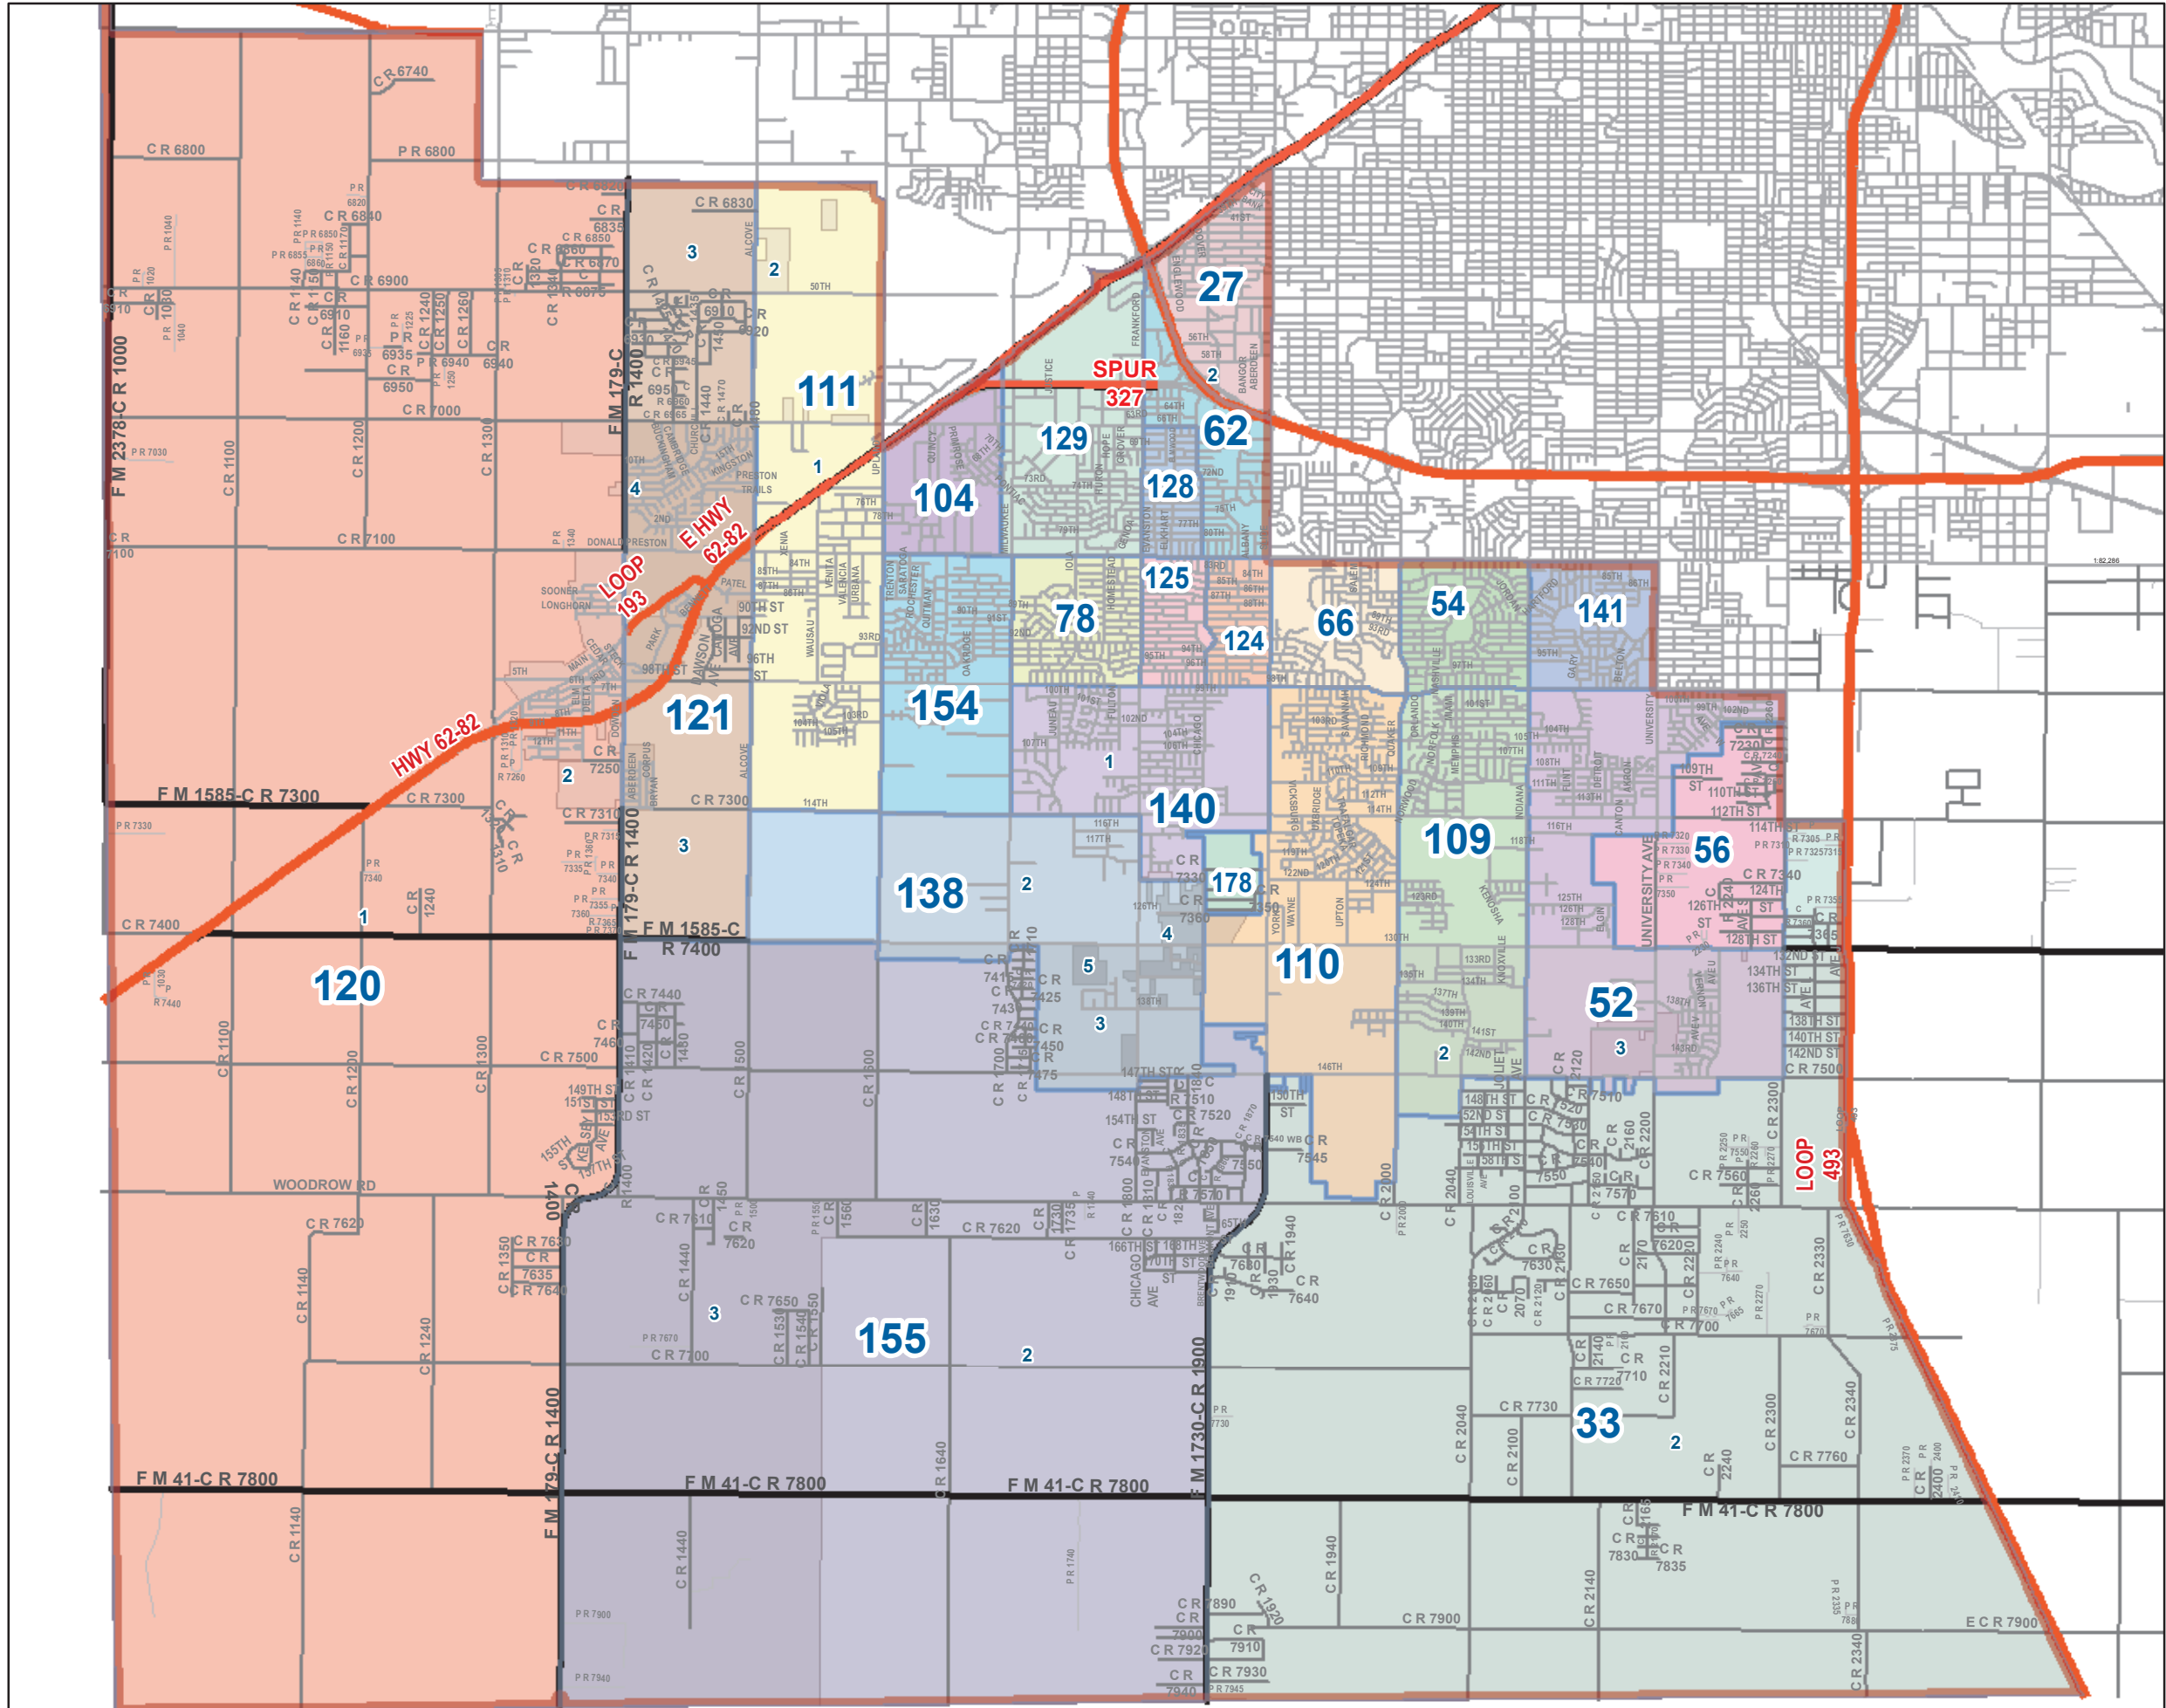

Lubbock County Commissioner 1 Voter Precincts - 2020

Voter Precinct PRECINCT

- 27
- 33
- 52
- 54
- 56
- 62
- 66
- 78
- 104
- 109
- 110
- 111
- 120
- 121
- 124
- 125
- 128
- 129
- 138
- 140
- 141
- 154
- 155
- 178

Legend

- Commissioner District
- Voter Precinct Outline
- Voter SubPrecincts**
- Sub Precinct**
- 1
- 2
- 3
- 4
- 5
- Roads**
- Road Class**
- City Street
- County Road
- Private Road
- F M Road
- Freeway
- Highway