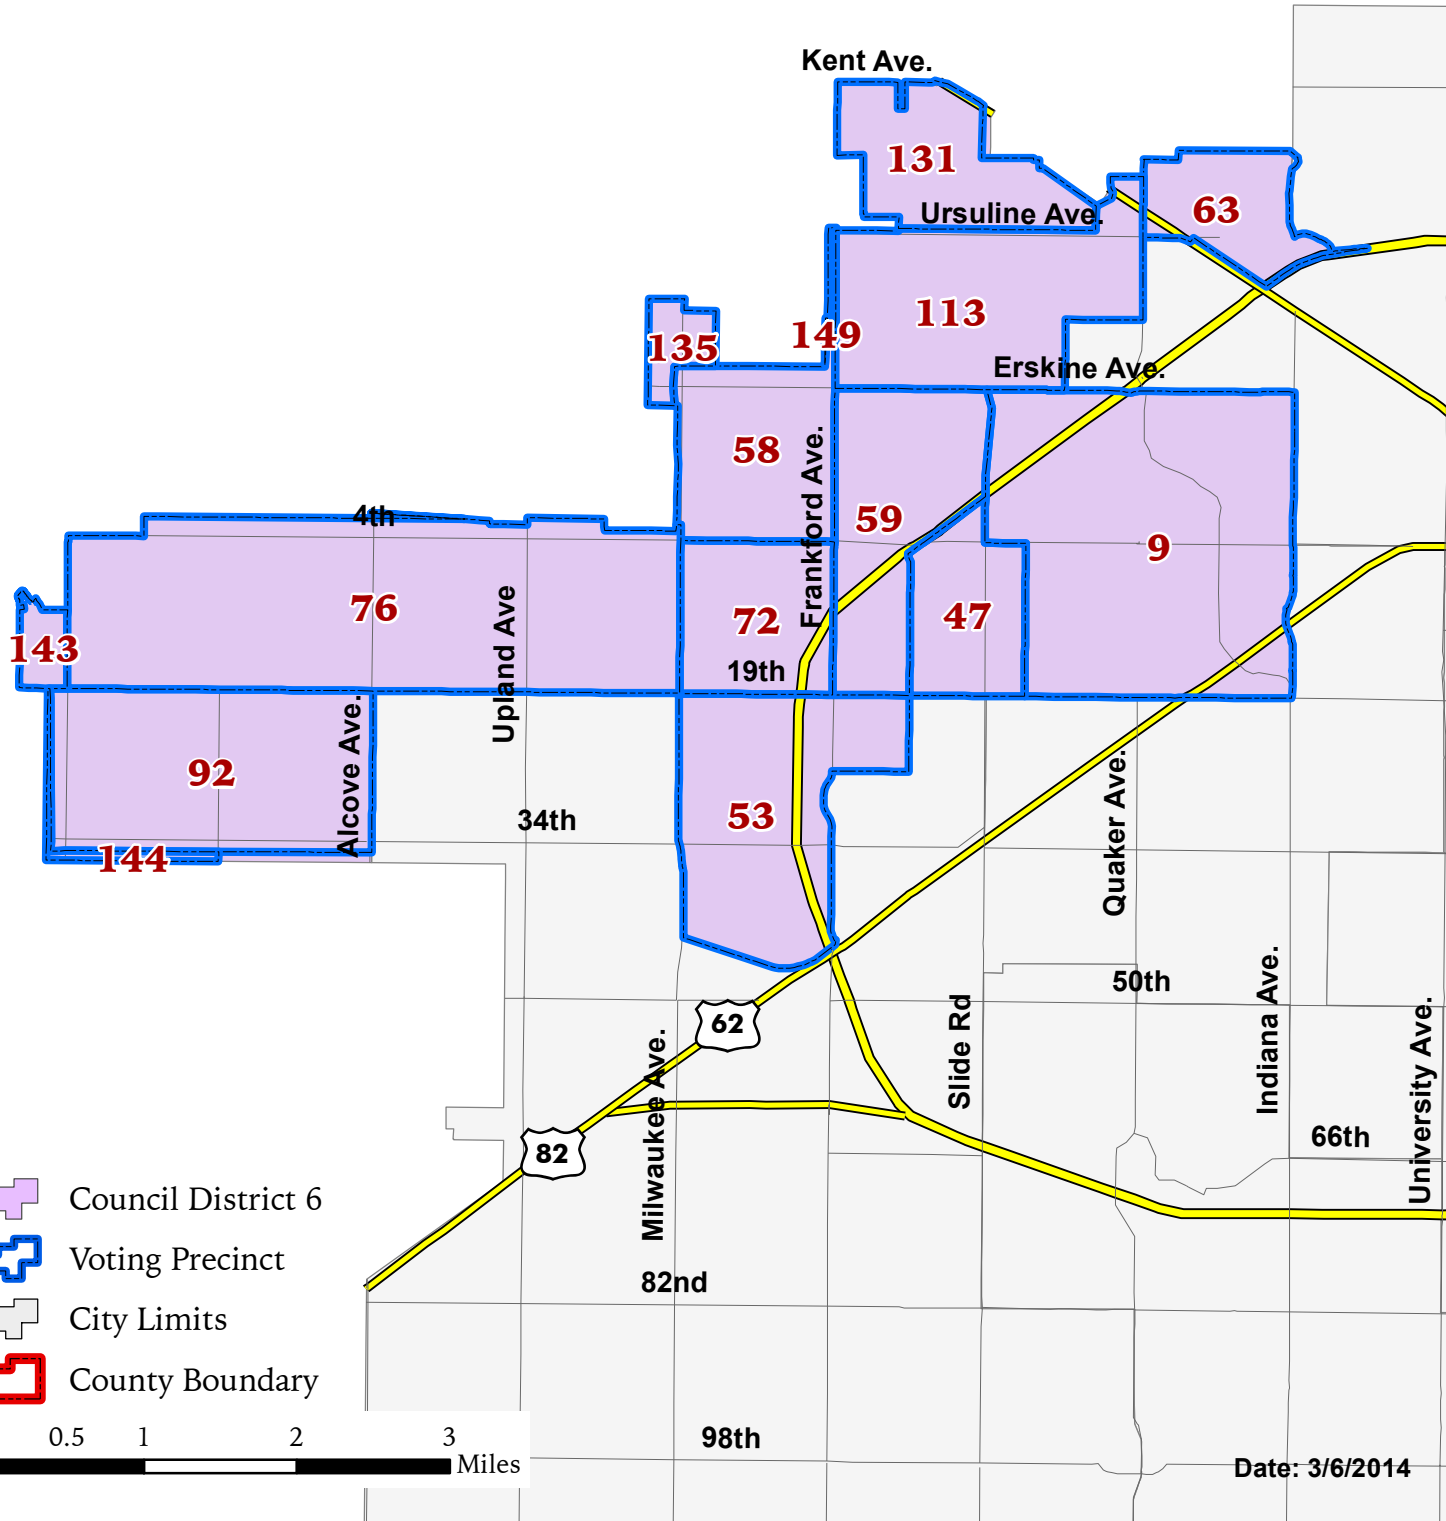

City of Lubbock

Voting Precincts

N

- Council District 6
- Voting Precinct
- City Limits
- County Boundary

Date: 3/6/2014