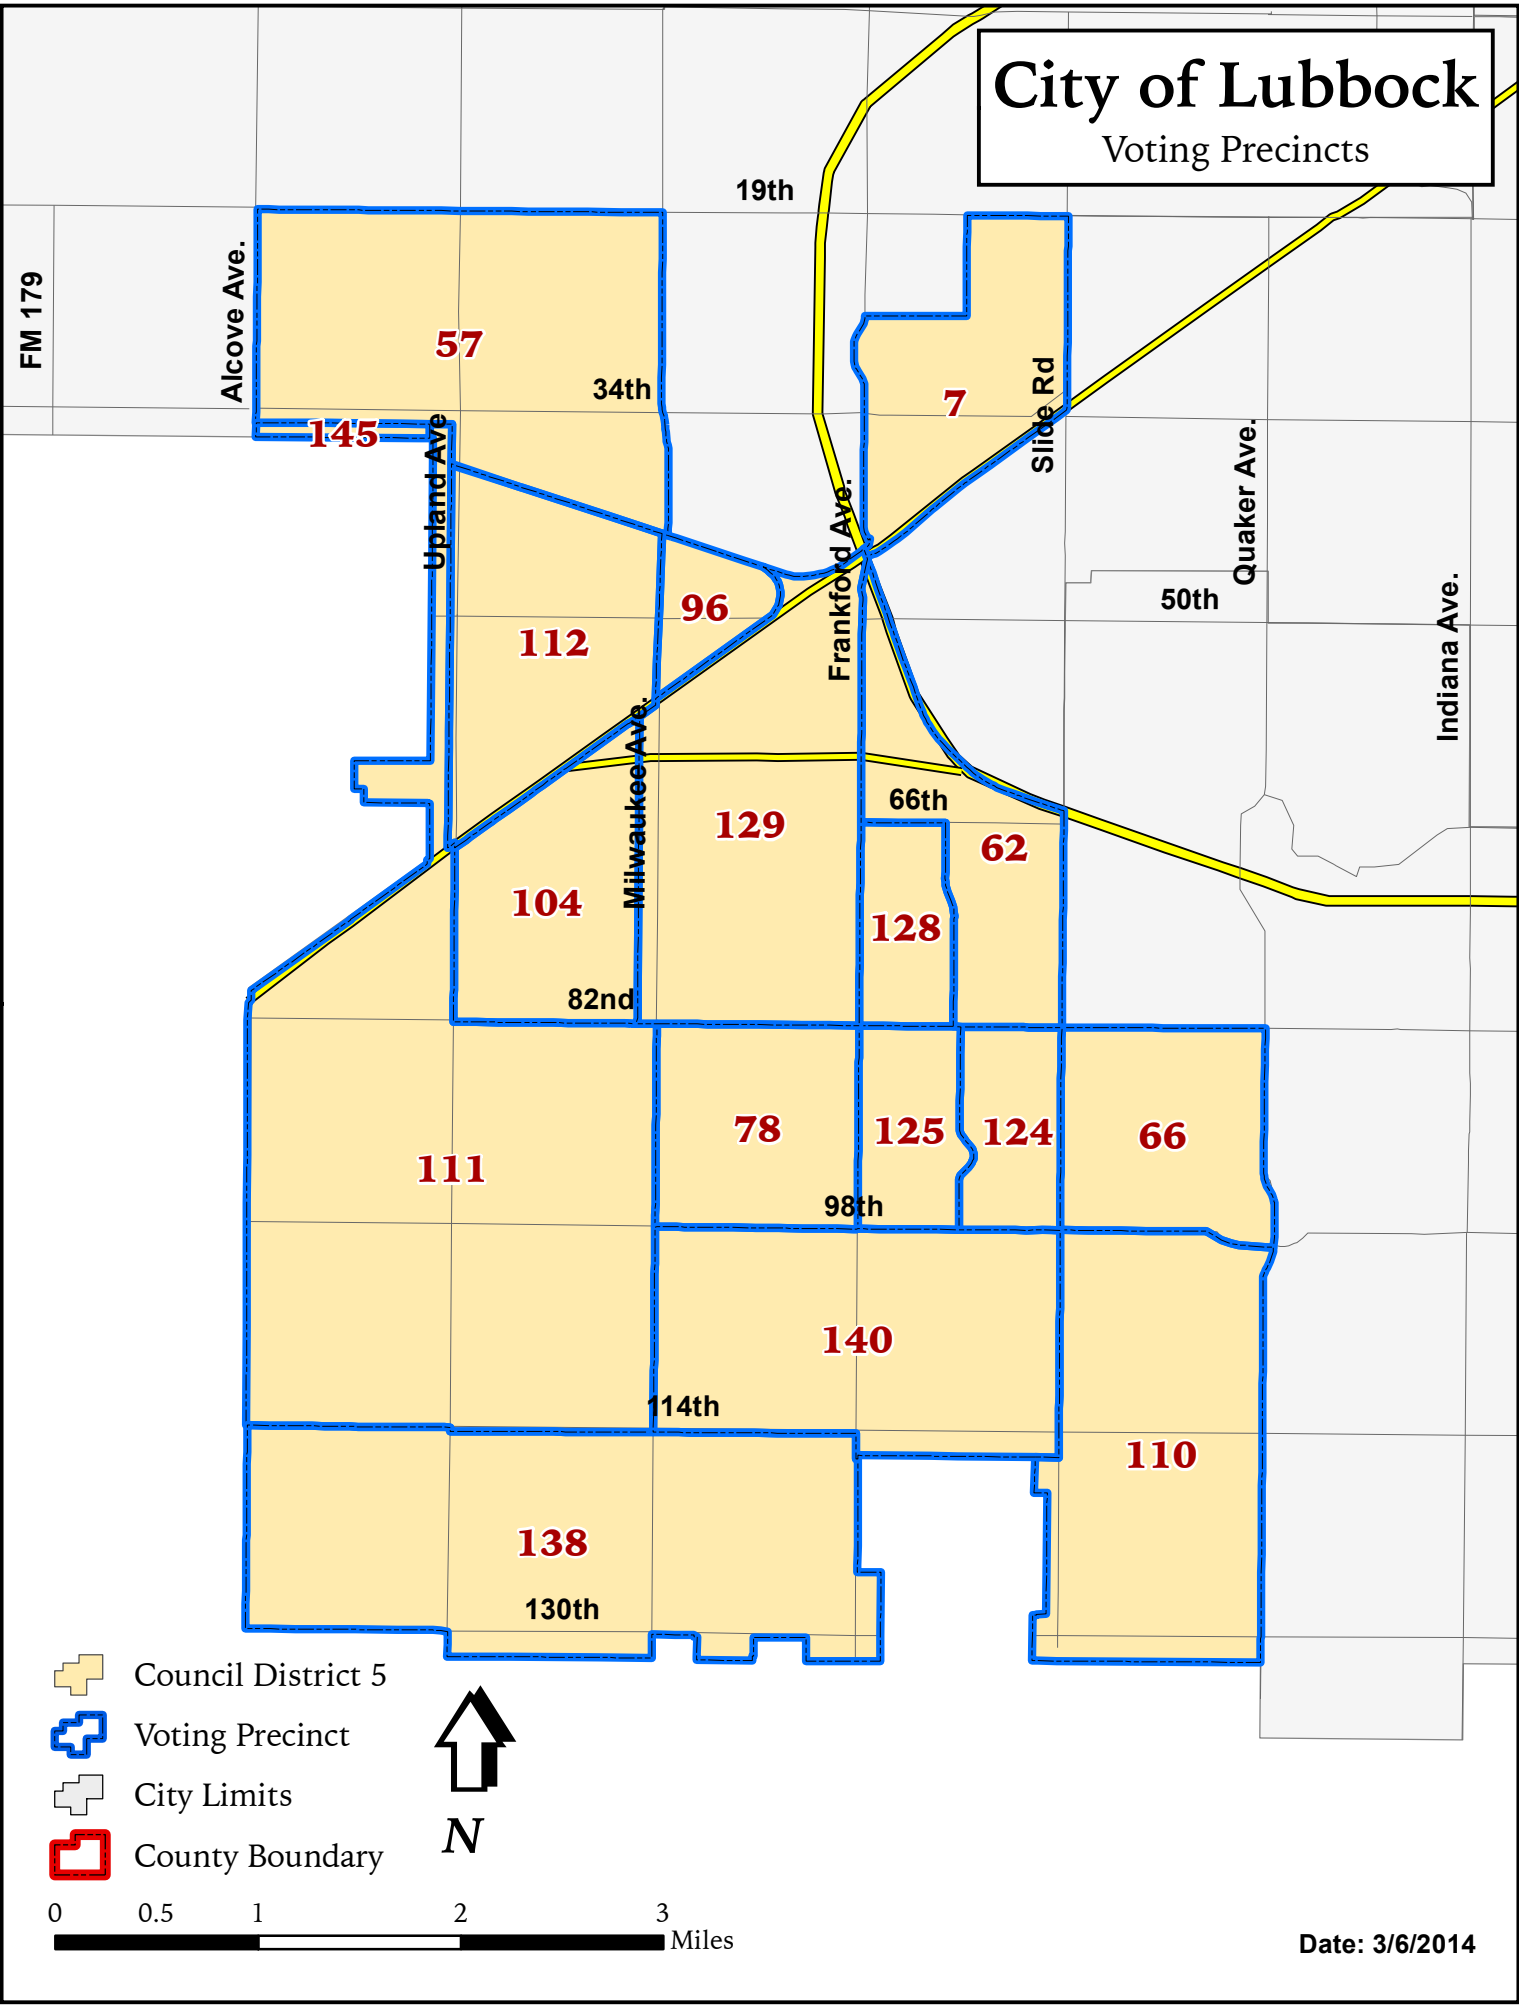

# City of Lubbock

## Voting Precincts

- Council District 5
- Voting Precinct
- City Limits
- County Boundary

0 0.5 1 2 3 Miles

Date: 3/6/2014