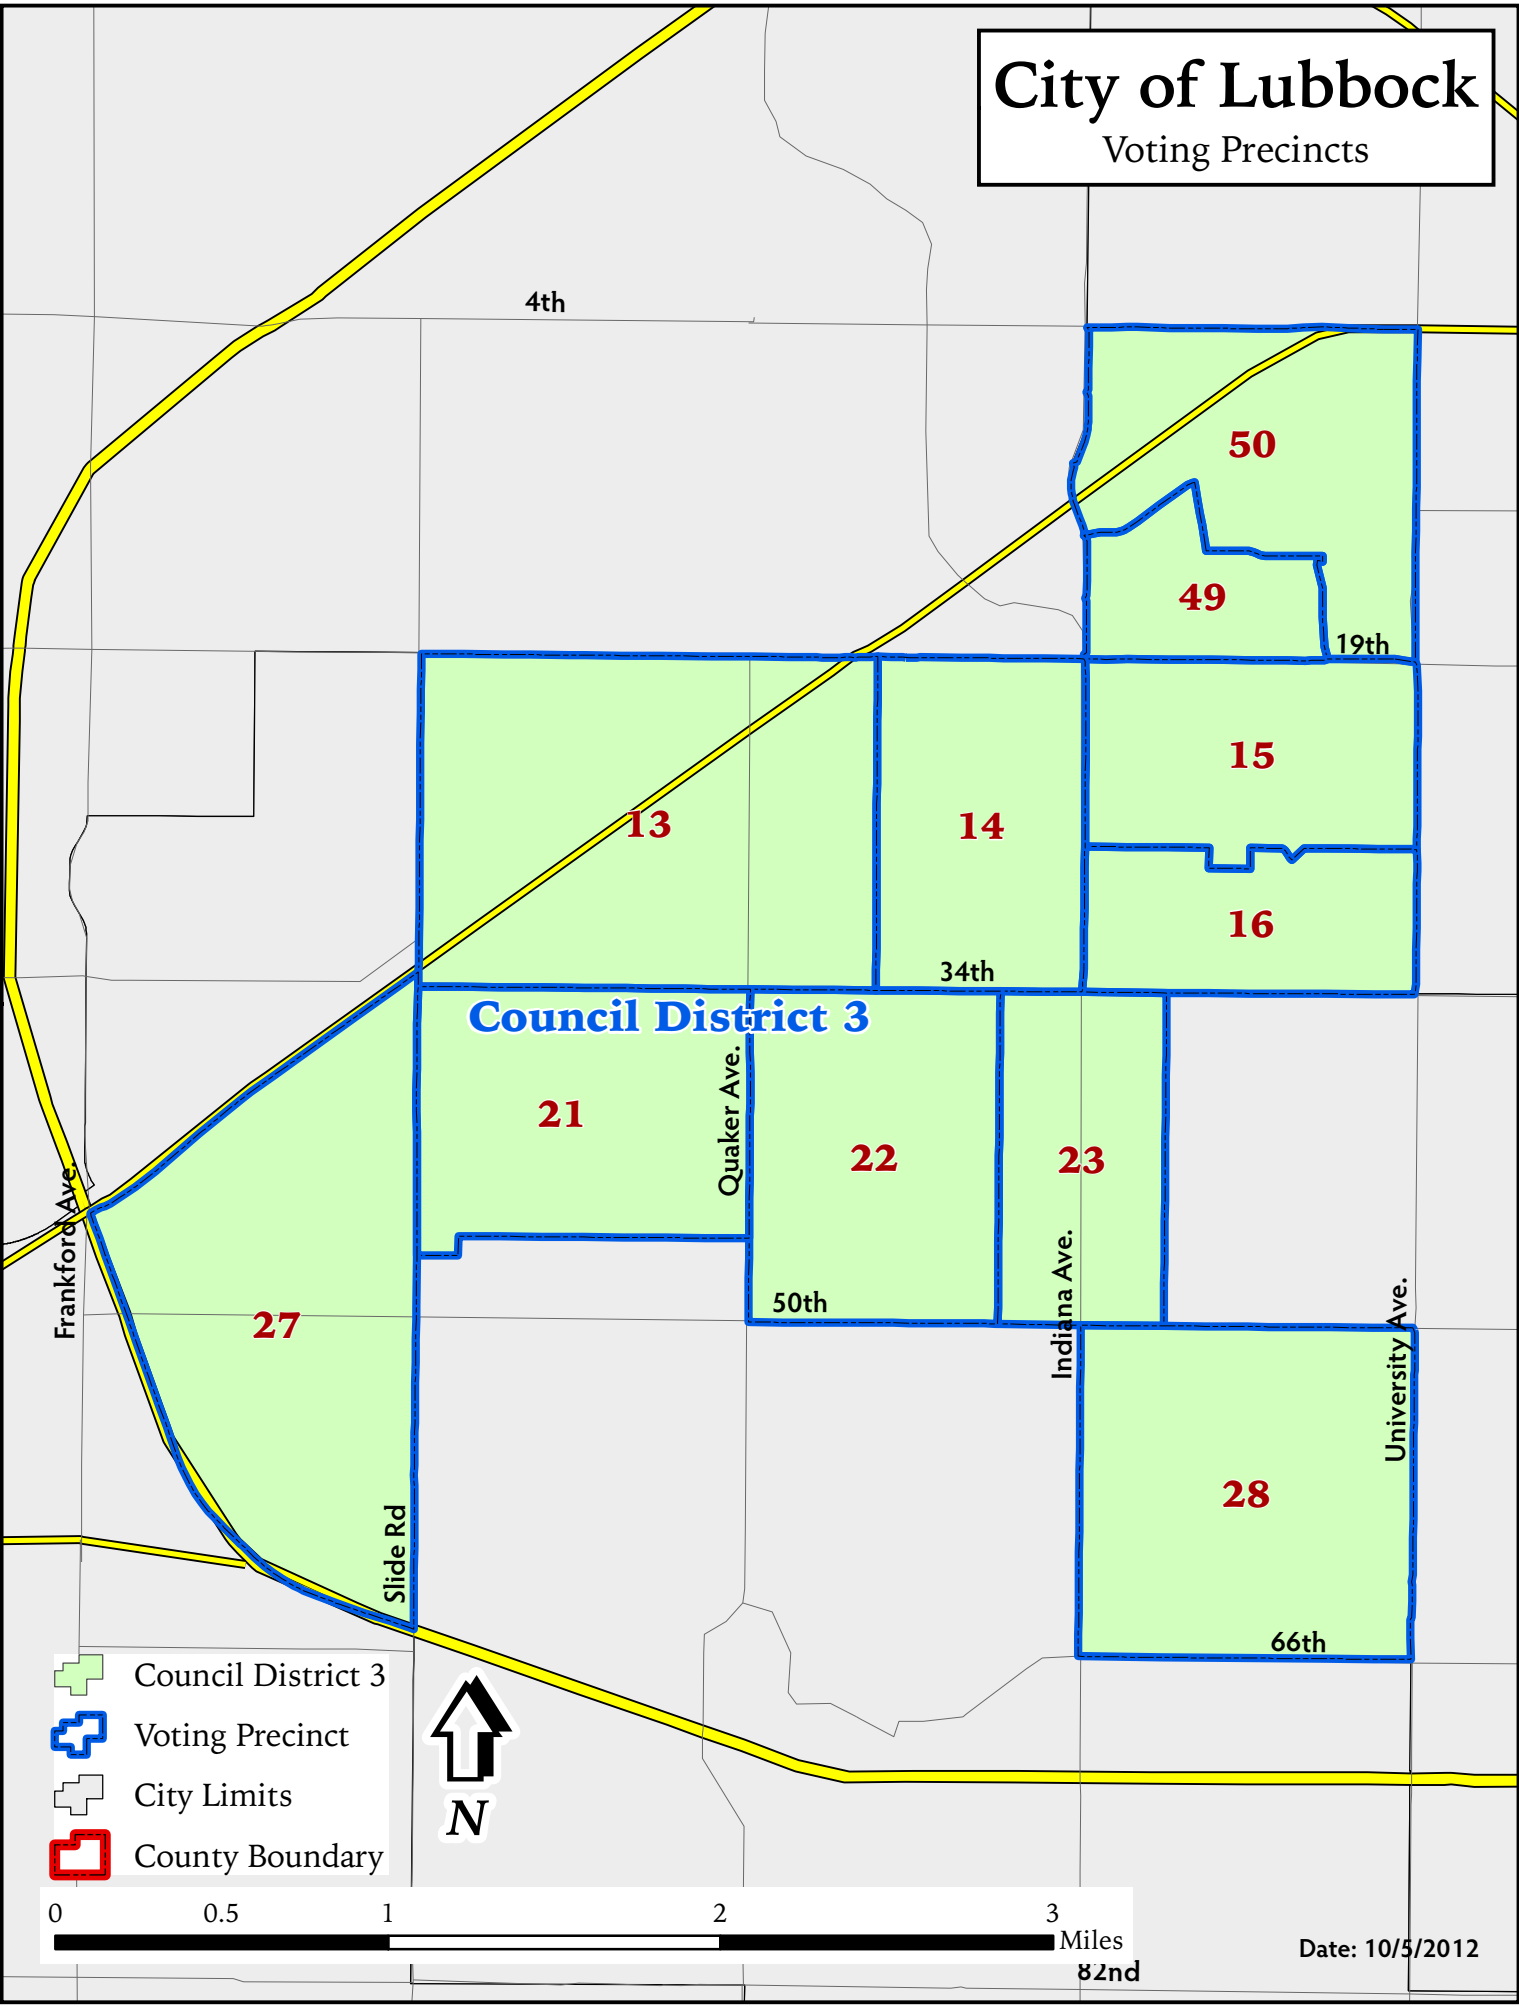

City of Lubbock

Voting Precincts

- Council District 3
- Voting Precinct
- City Limits
- County Boundary

Date: 10/5/2012