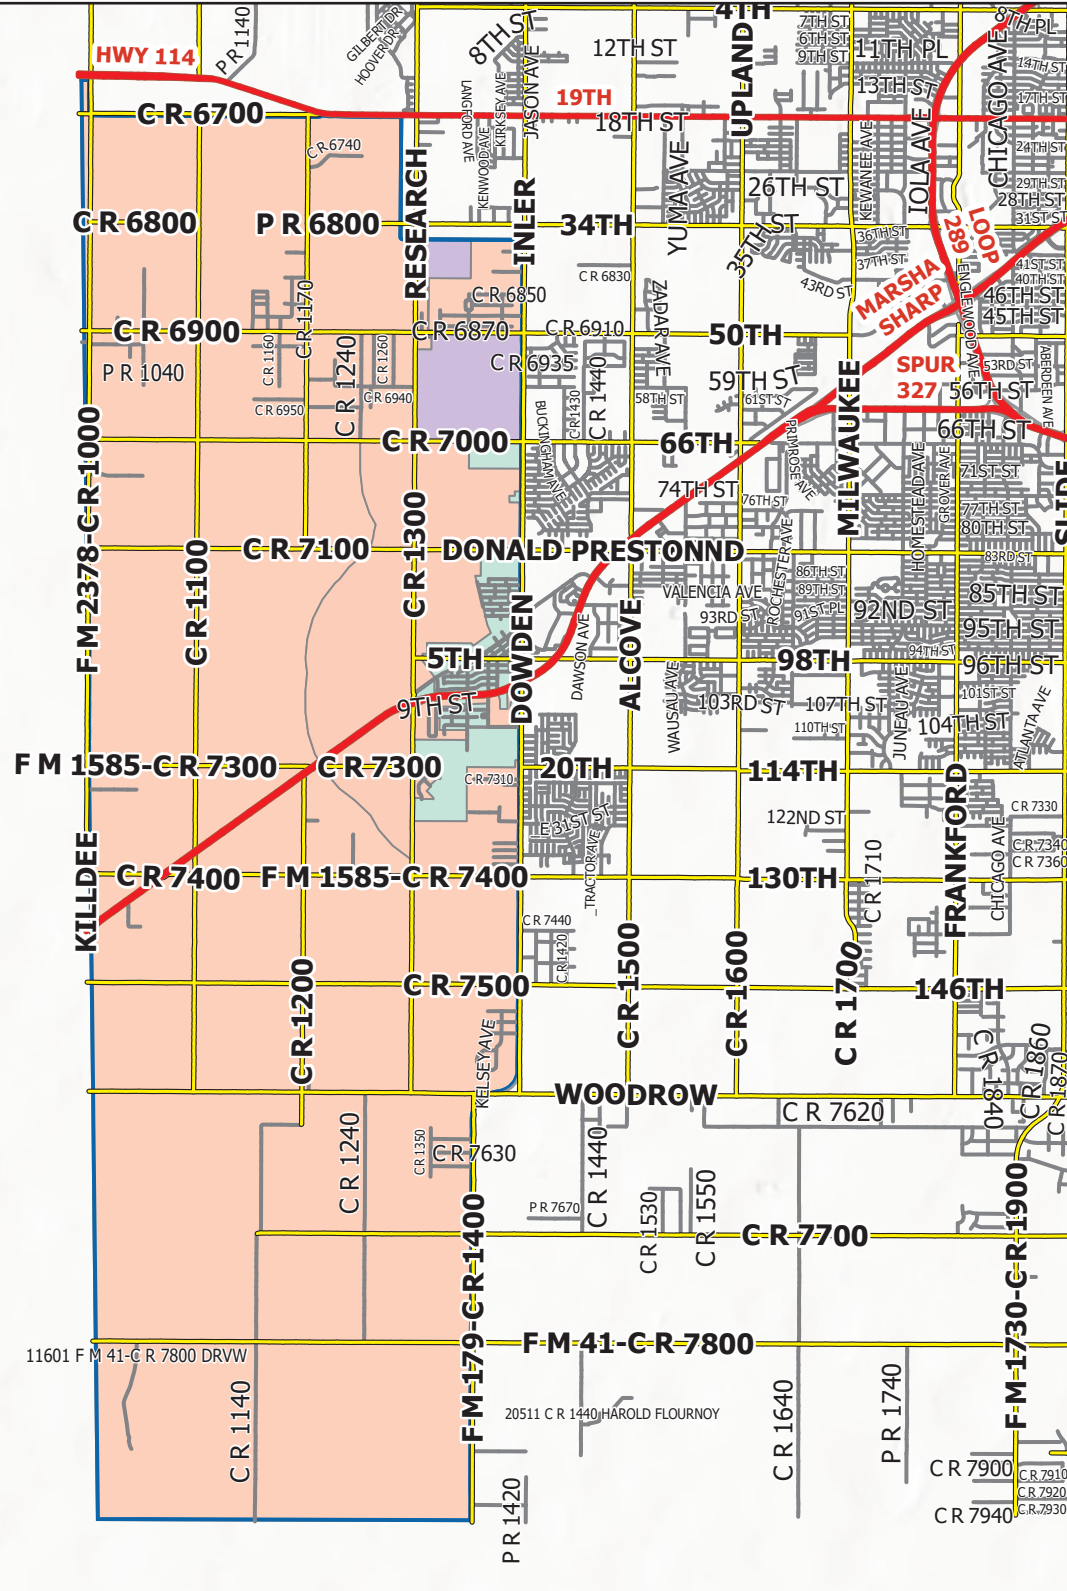

# 2022 Lubbock County Voter Precincts

## Precinct: 120

State Representative: 83  
 County Commissioner: 1  
 Municipality: Mixed  
 City Council District: Mixed  
 School: Frenship ISD  
 School Board District: At Large

- 120-1: School District: Frenship
- 120-2: **Municipality: Wolfforth**  
School District: Frenship
- 120-3: Wolfforth ETJ  
School District: Frenship
- 120-4: **Municipality: Lubbock**  
City Council Member: 6  
School District: Frenship