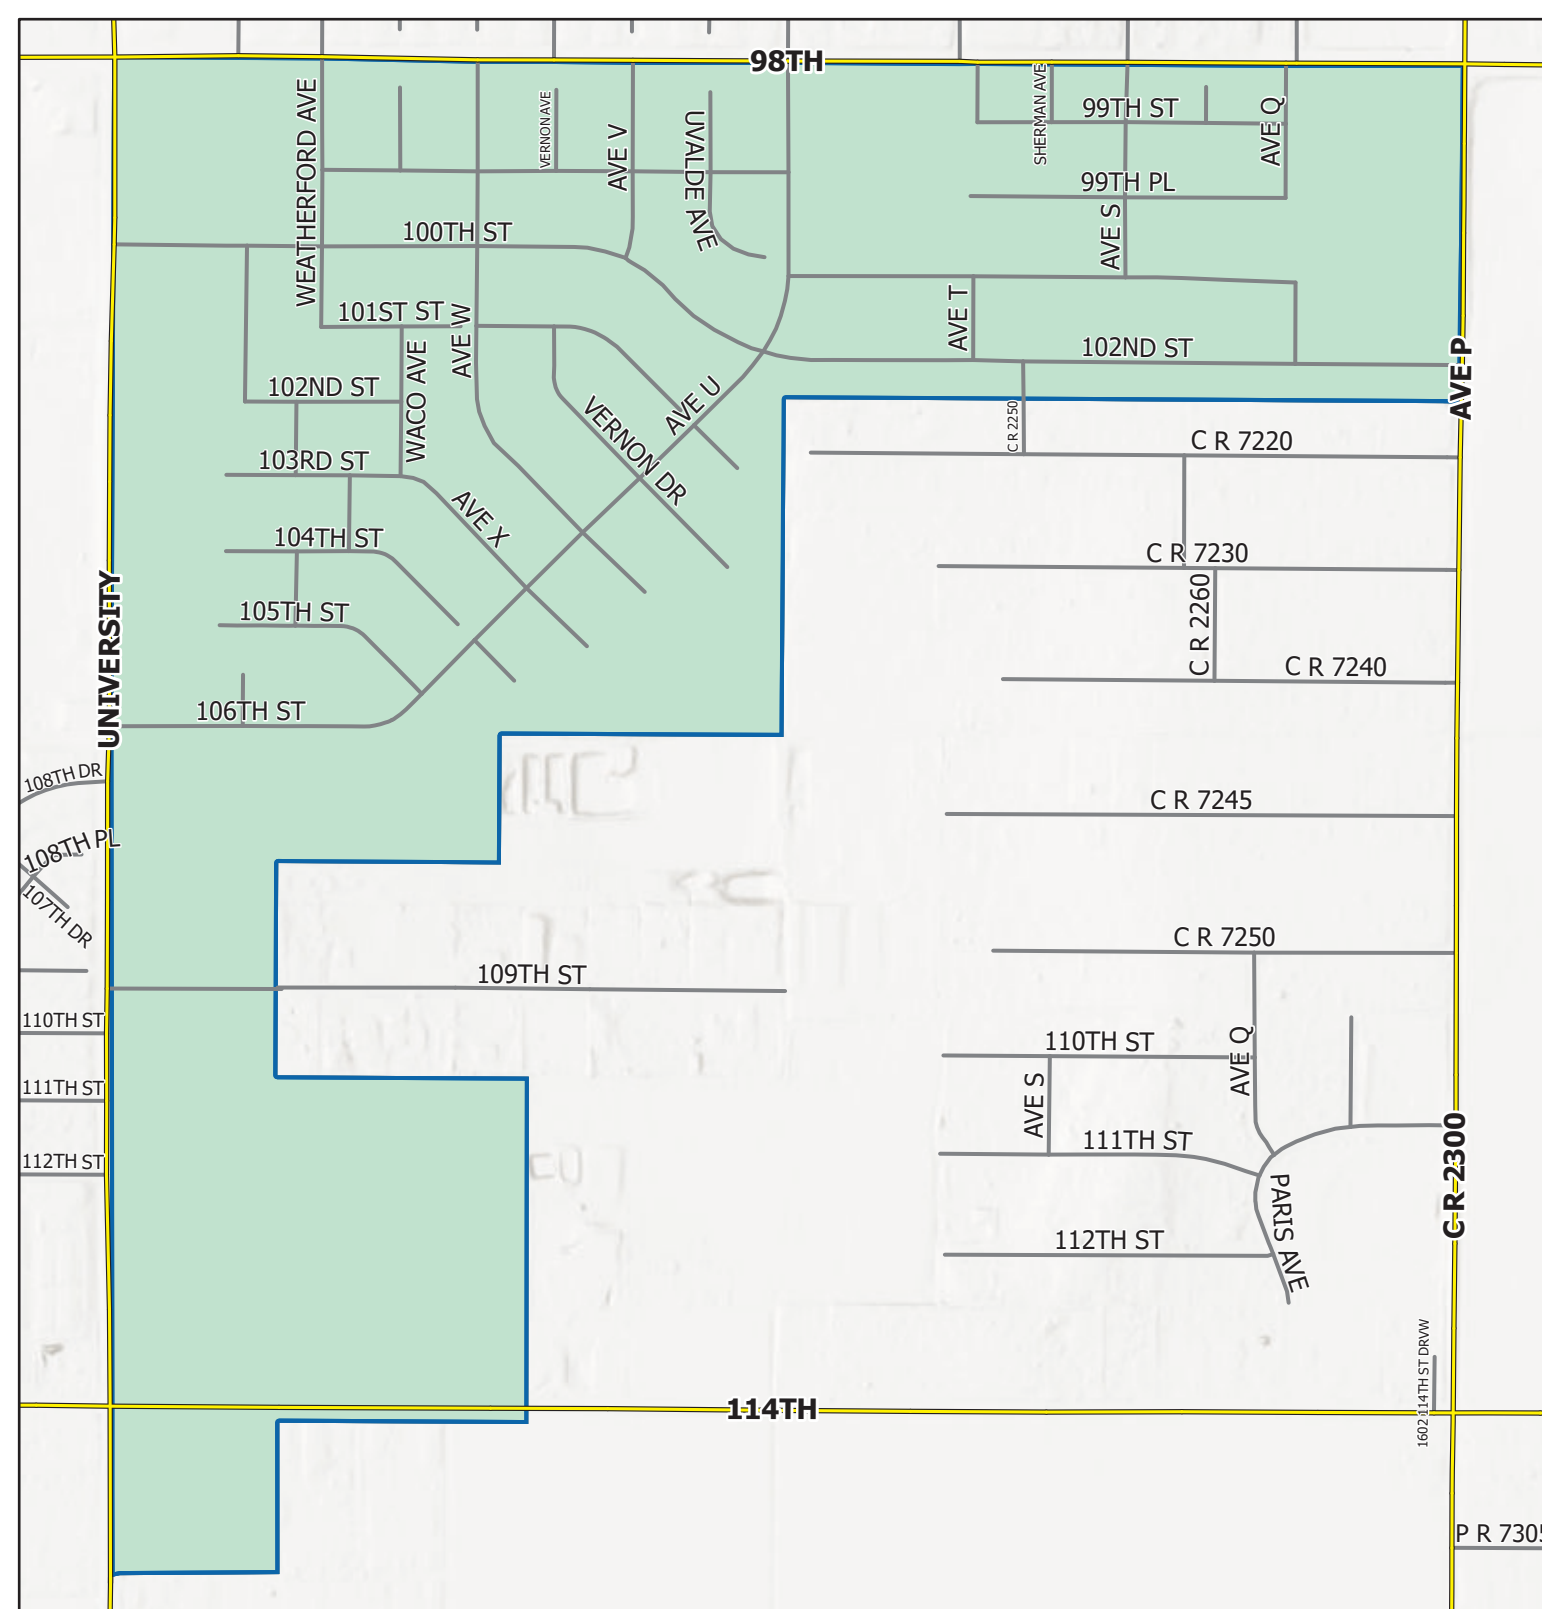

2022 Lubbock County

Voter Precincts

Precinct: 108

State Representative: 83

County Commissioner: 1

Municipality: Lubbock

City Council District: 2

School: Lubbock-Cooper ISD

School Board District: At Large

 108-1: School District:
Lubbock Cooper - North

P R 7305