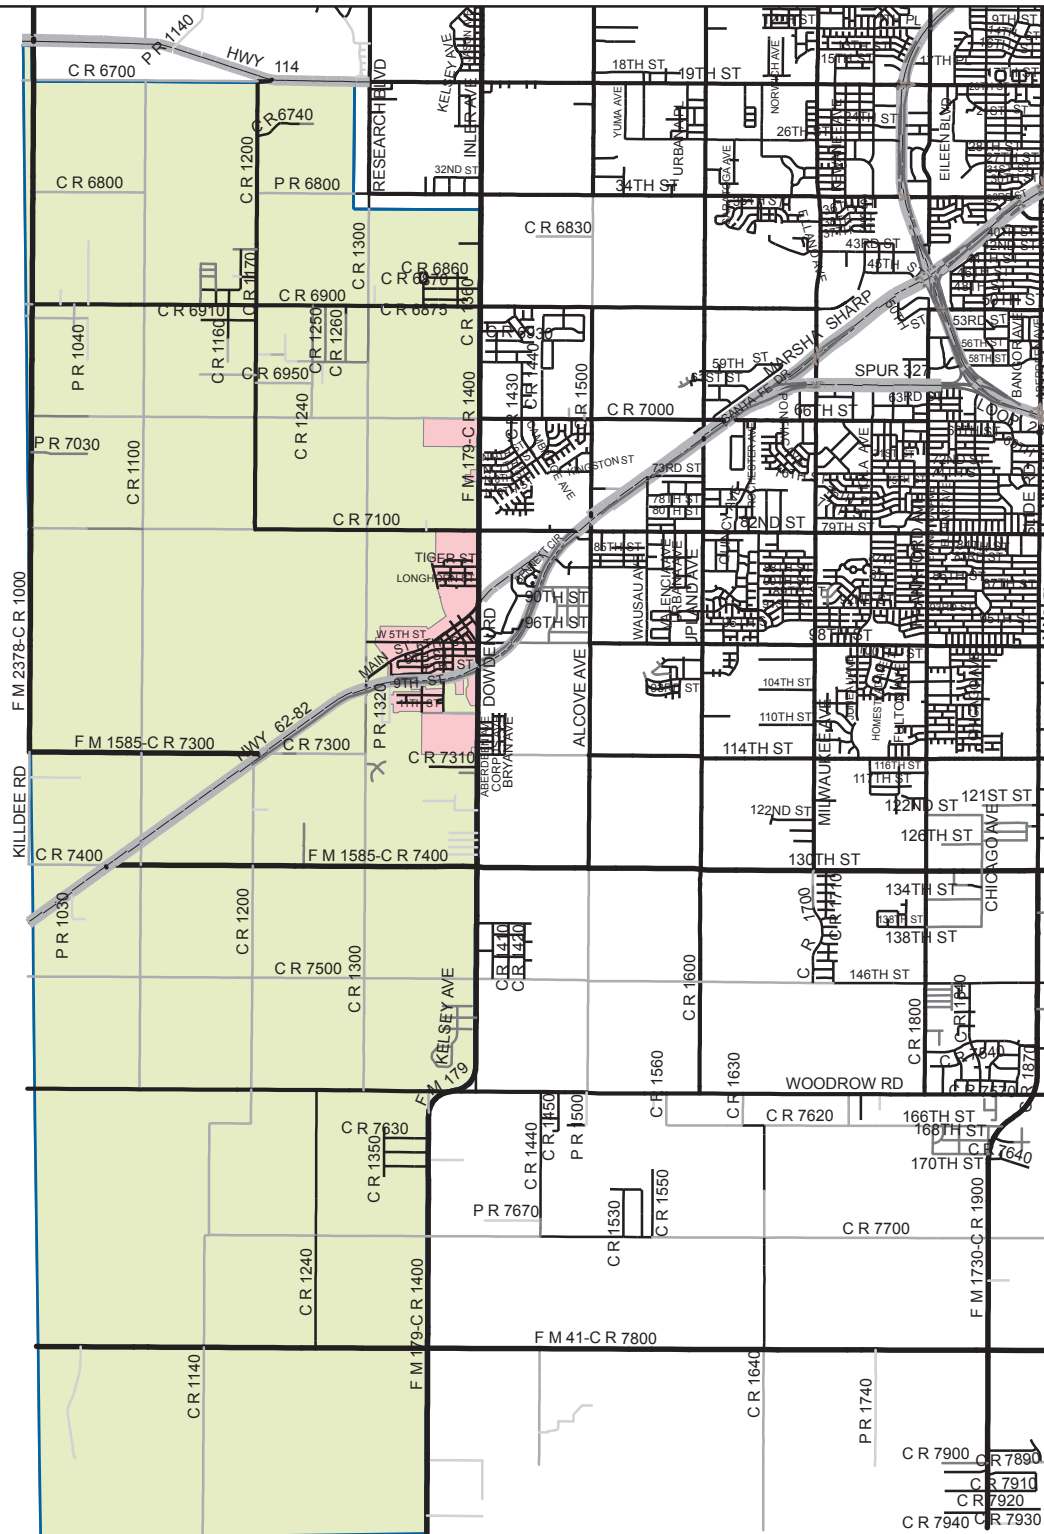

2020 Lubbock County Voter Precincts Precinct: 120

State Representative: 83
 County Commissioner: 1
 City: Mixed
 City Council District:
Sub-Precincts:

- 120.1:
School District: Frenship
- 120.2:
Municipality: **Wolfforth**
School District: Frenship

CR 7900 CR 7890
 CR 7910
 CR 7920
 CR 7940 CR 7930