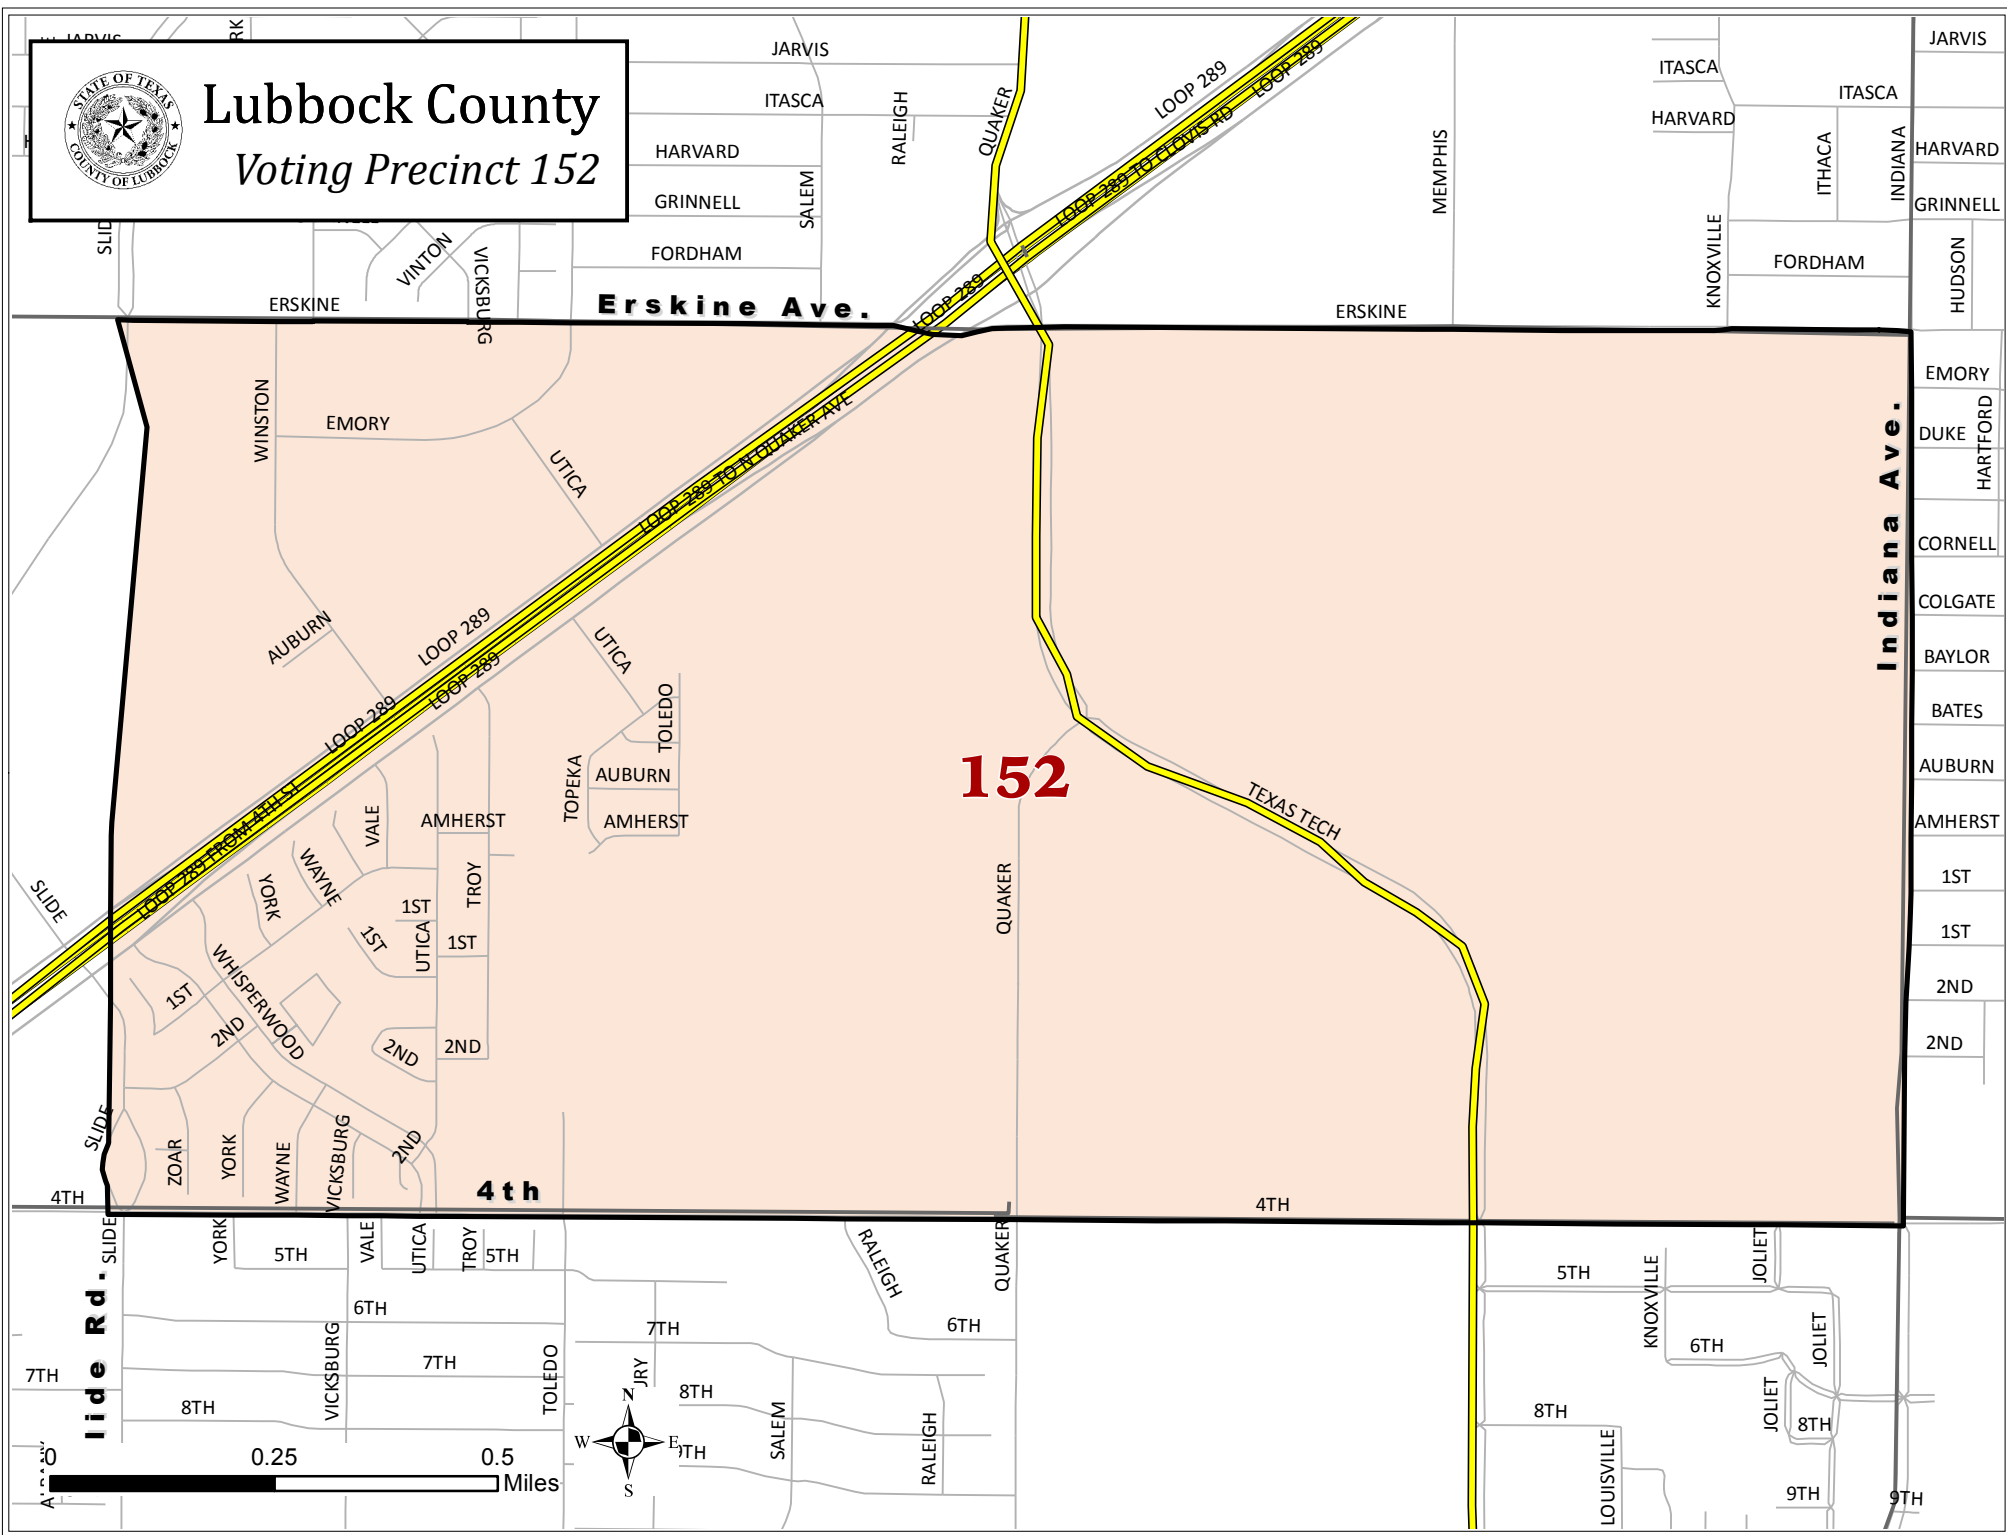

# Lubbock County Voting Precinct 152

**152**

Map labels include street names: JARVIS, ITASCA, HARVARD, GRINNELL, FORDHAM, SALEM, RALEIGH, QUAKER, LOOP 289, MEMPHIS, ITHACA, INDIANA, HARVARD, GRINNELL, HUDSON, ERSKINE, WINSTON, EMORY, UTICA, AUBURN, TOLEDO, AMHERST, TROY, VALE, 1ST, 2ND, WHISPERWOOD, YORK, WAYNE, VICKSBURG, ZOAR, SLIDE, 4TH, 5TH, 6TH, 7TH, 8TH, 9TH, LOUISVILLE, JOLIET, KNOXVILLE, and TEXAS TECH.