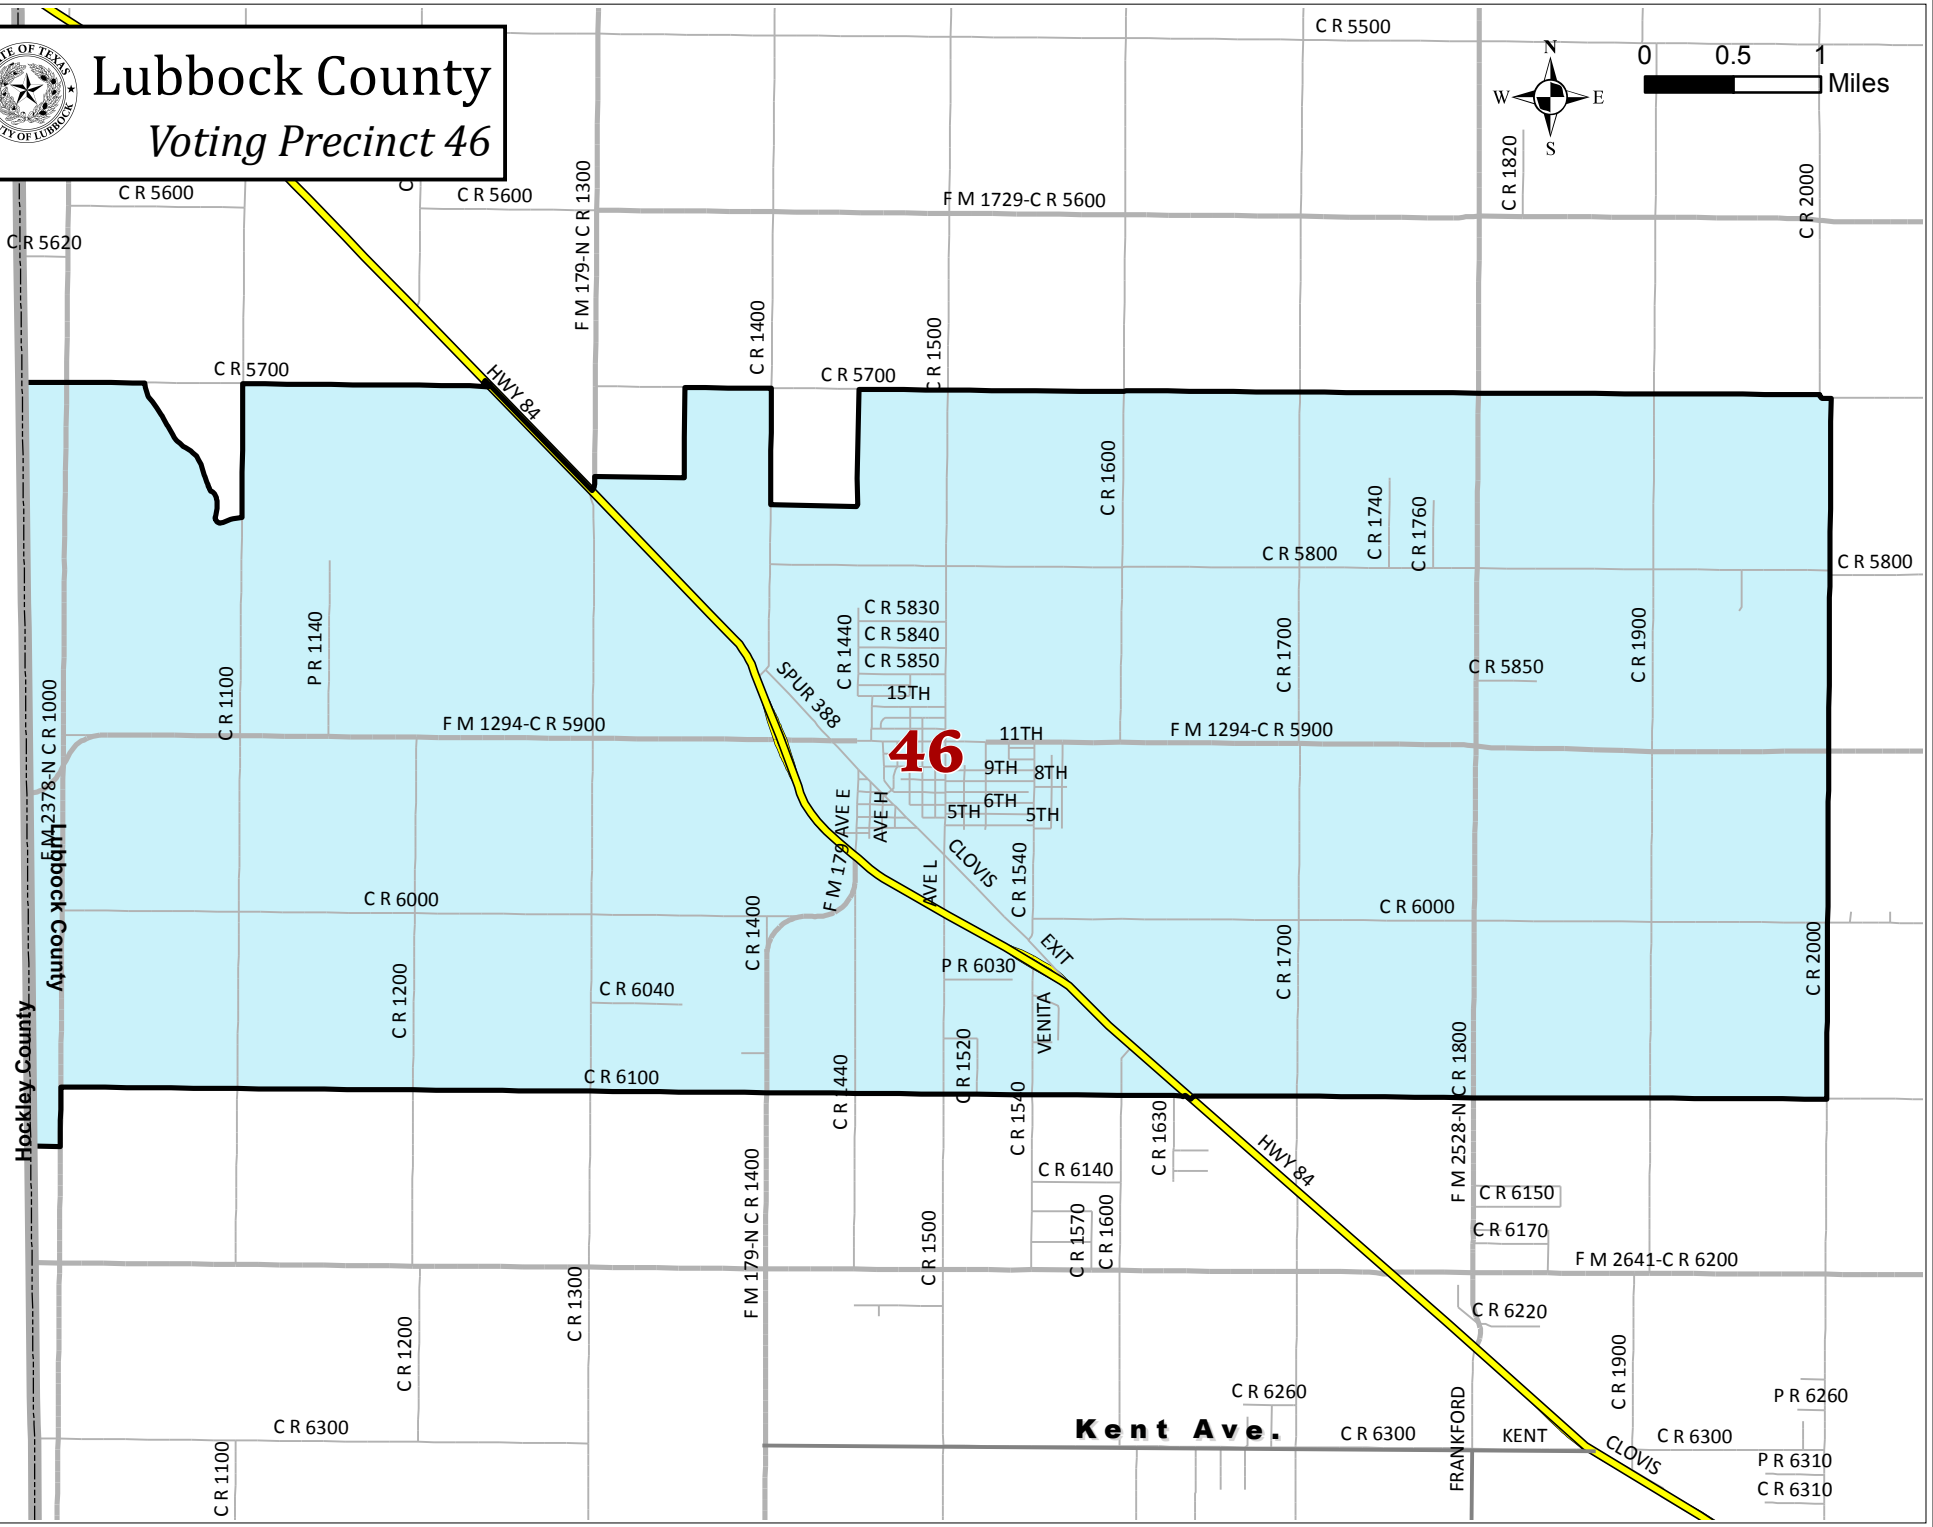

Lubbock County

Voting Precinct 46

46