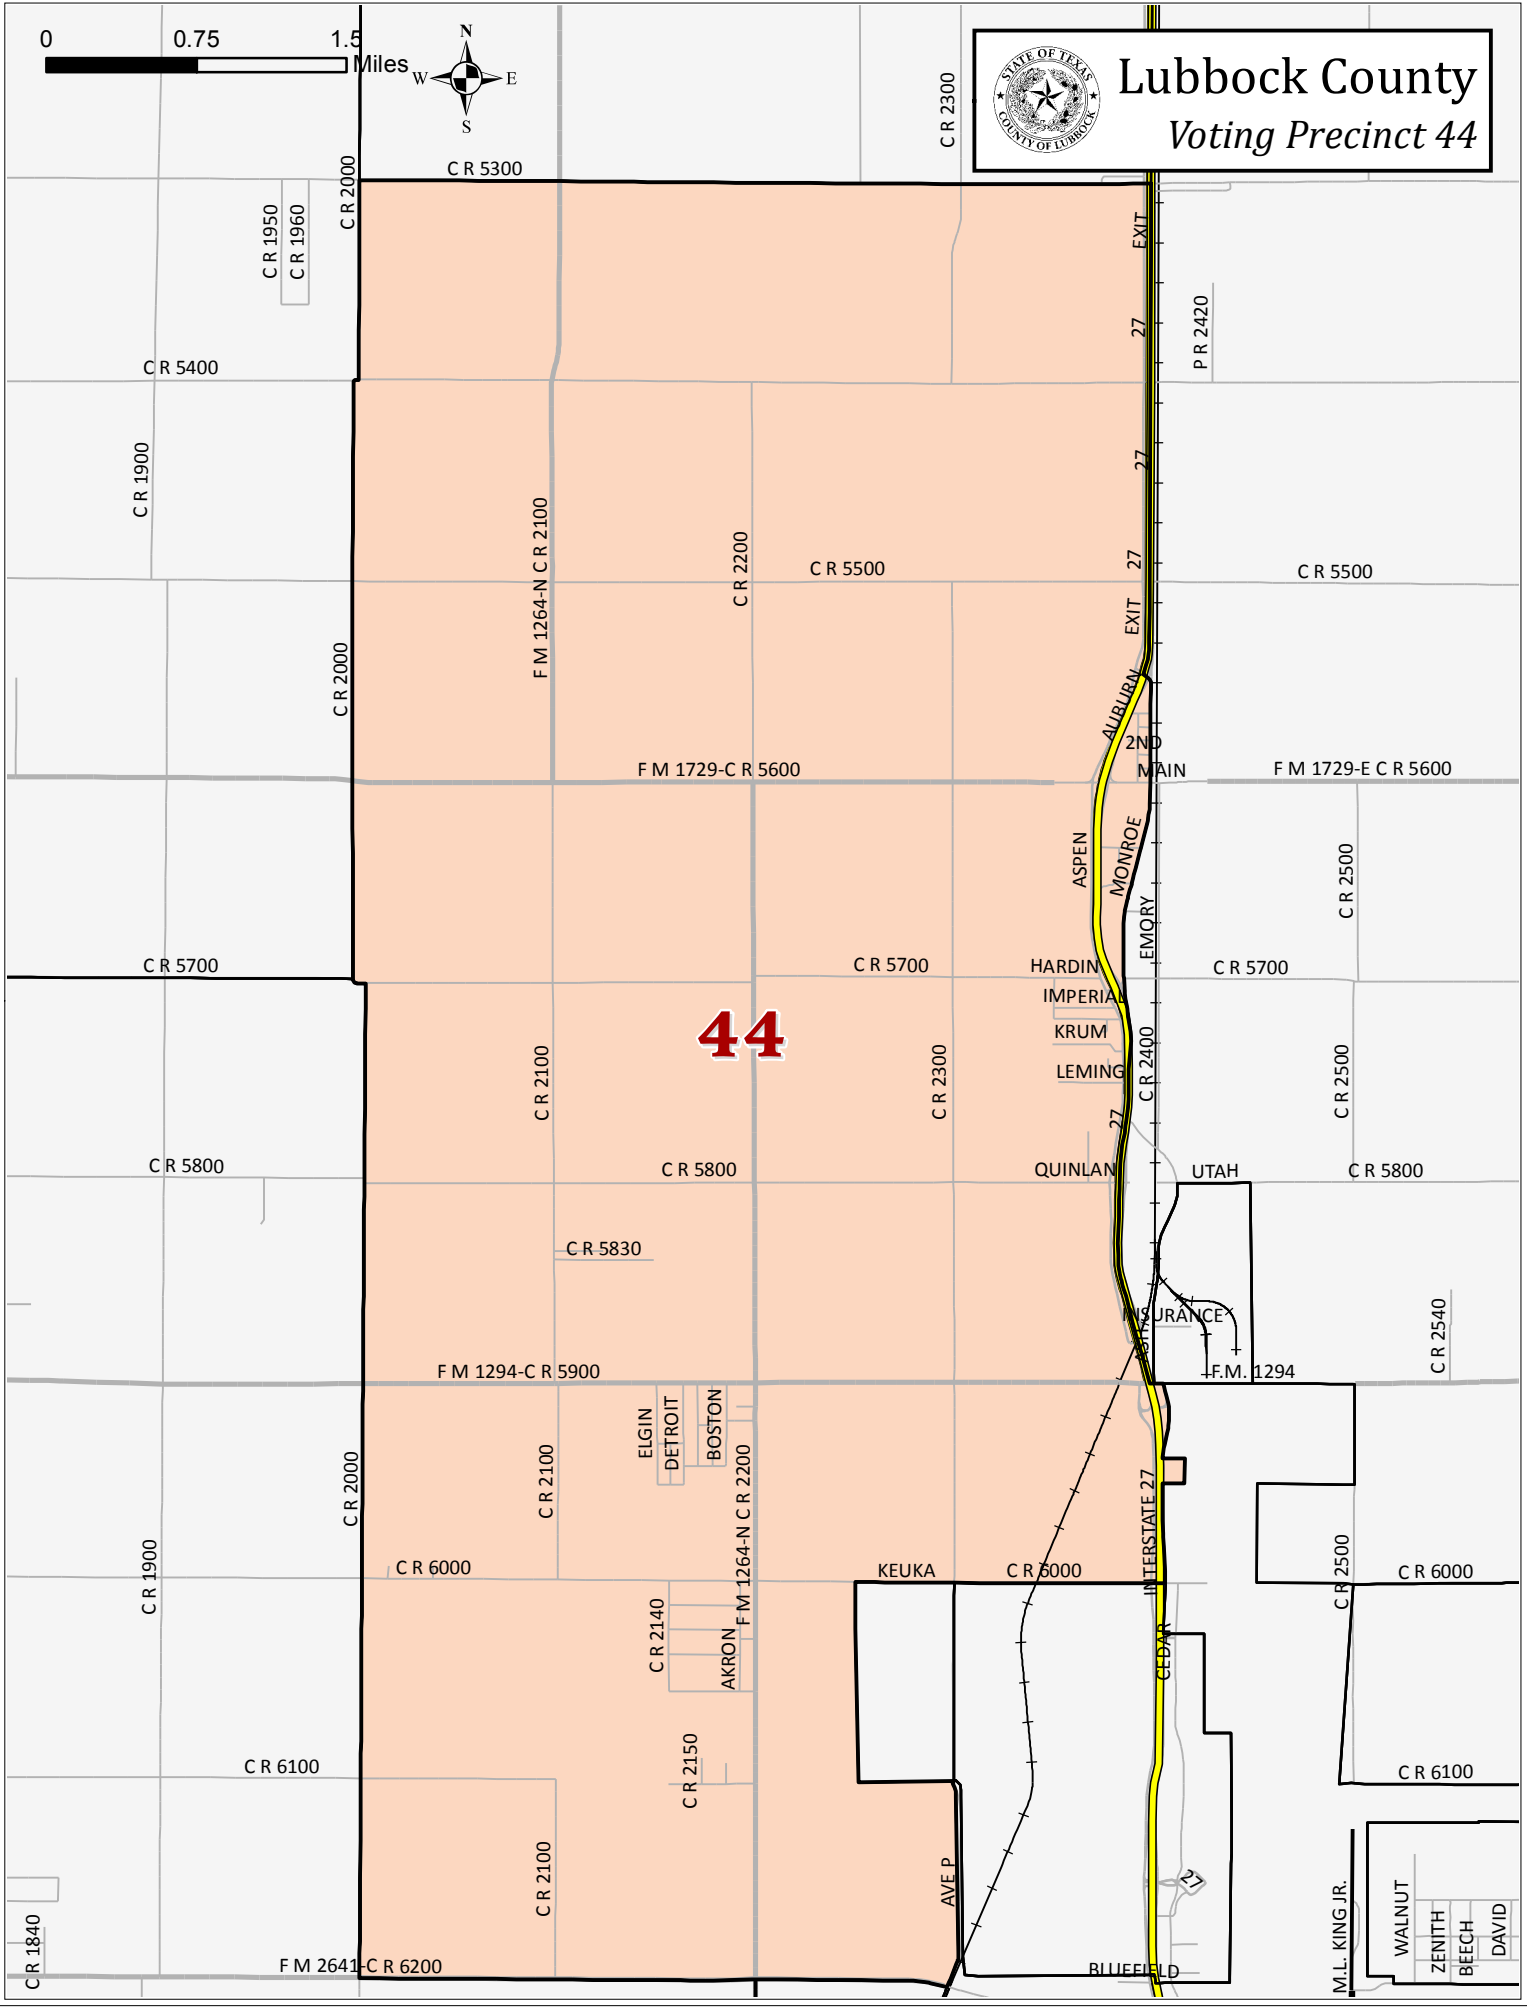

0 0.75 1.5 Miles

Lubbock County Voting Precinct 44

44