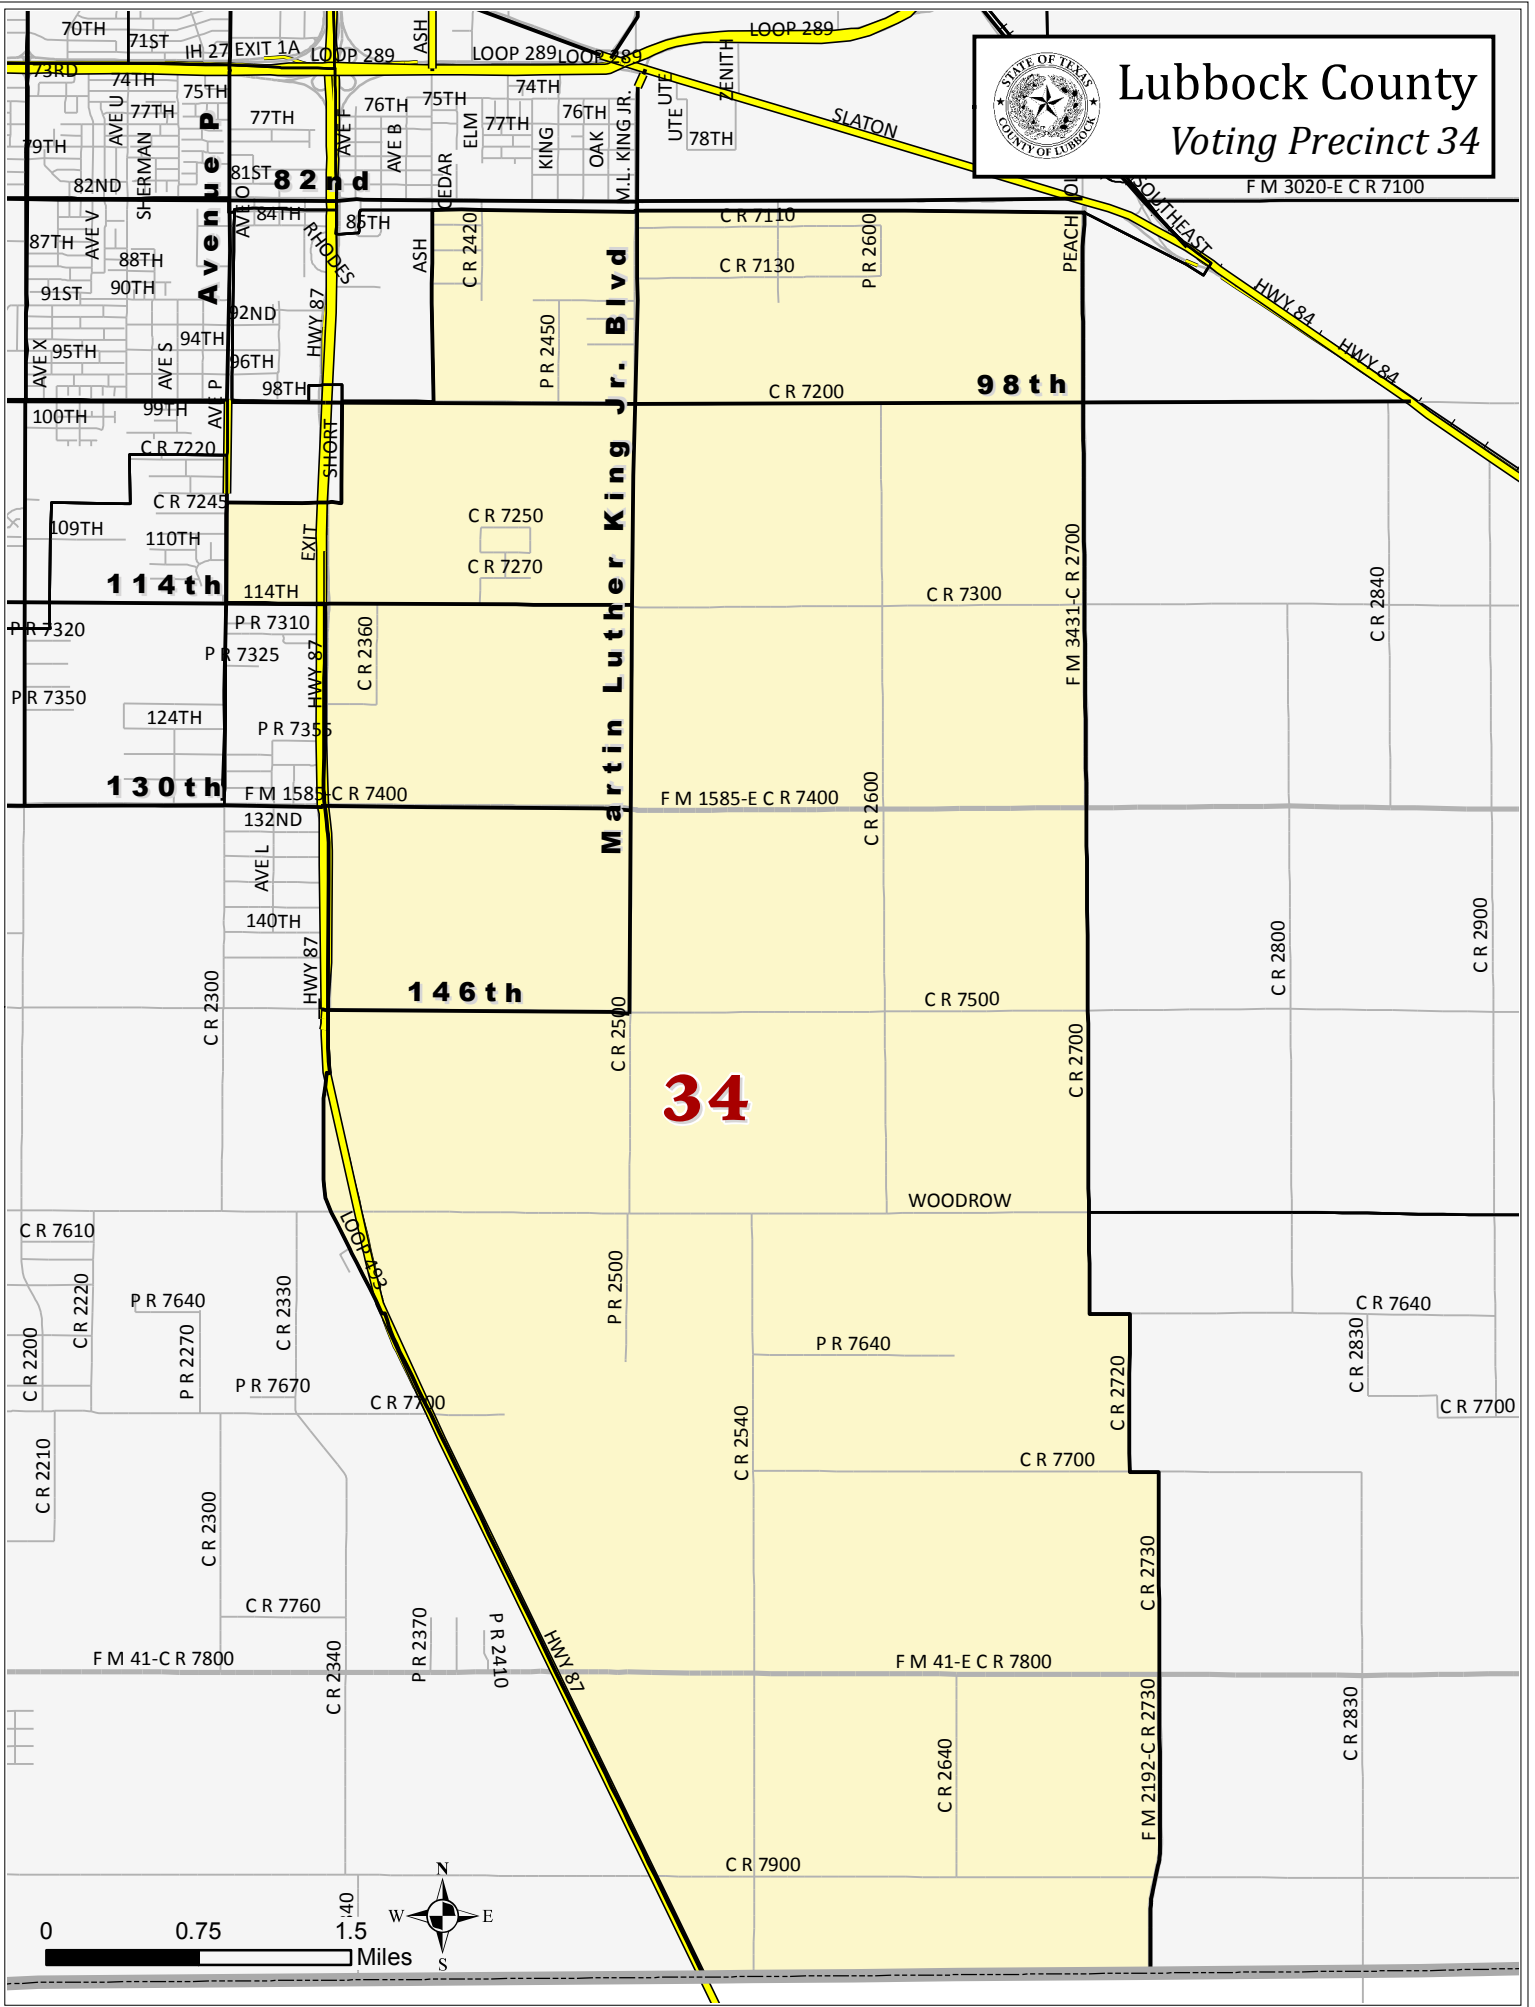

Lubbock County Voting Precinct 34

FM 3020-E C R 7100

34

114th

130th

146th

98th

Martin Luther King Jr. Blvd

Avenue P

82nd

114th

130th

146th

98th

WOODROW

0 0.75 1.5 Miles