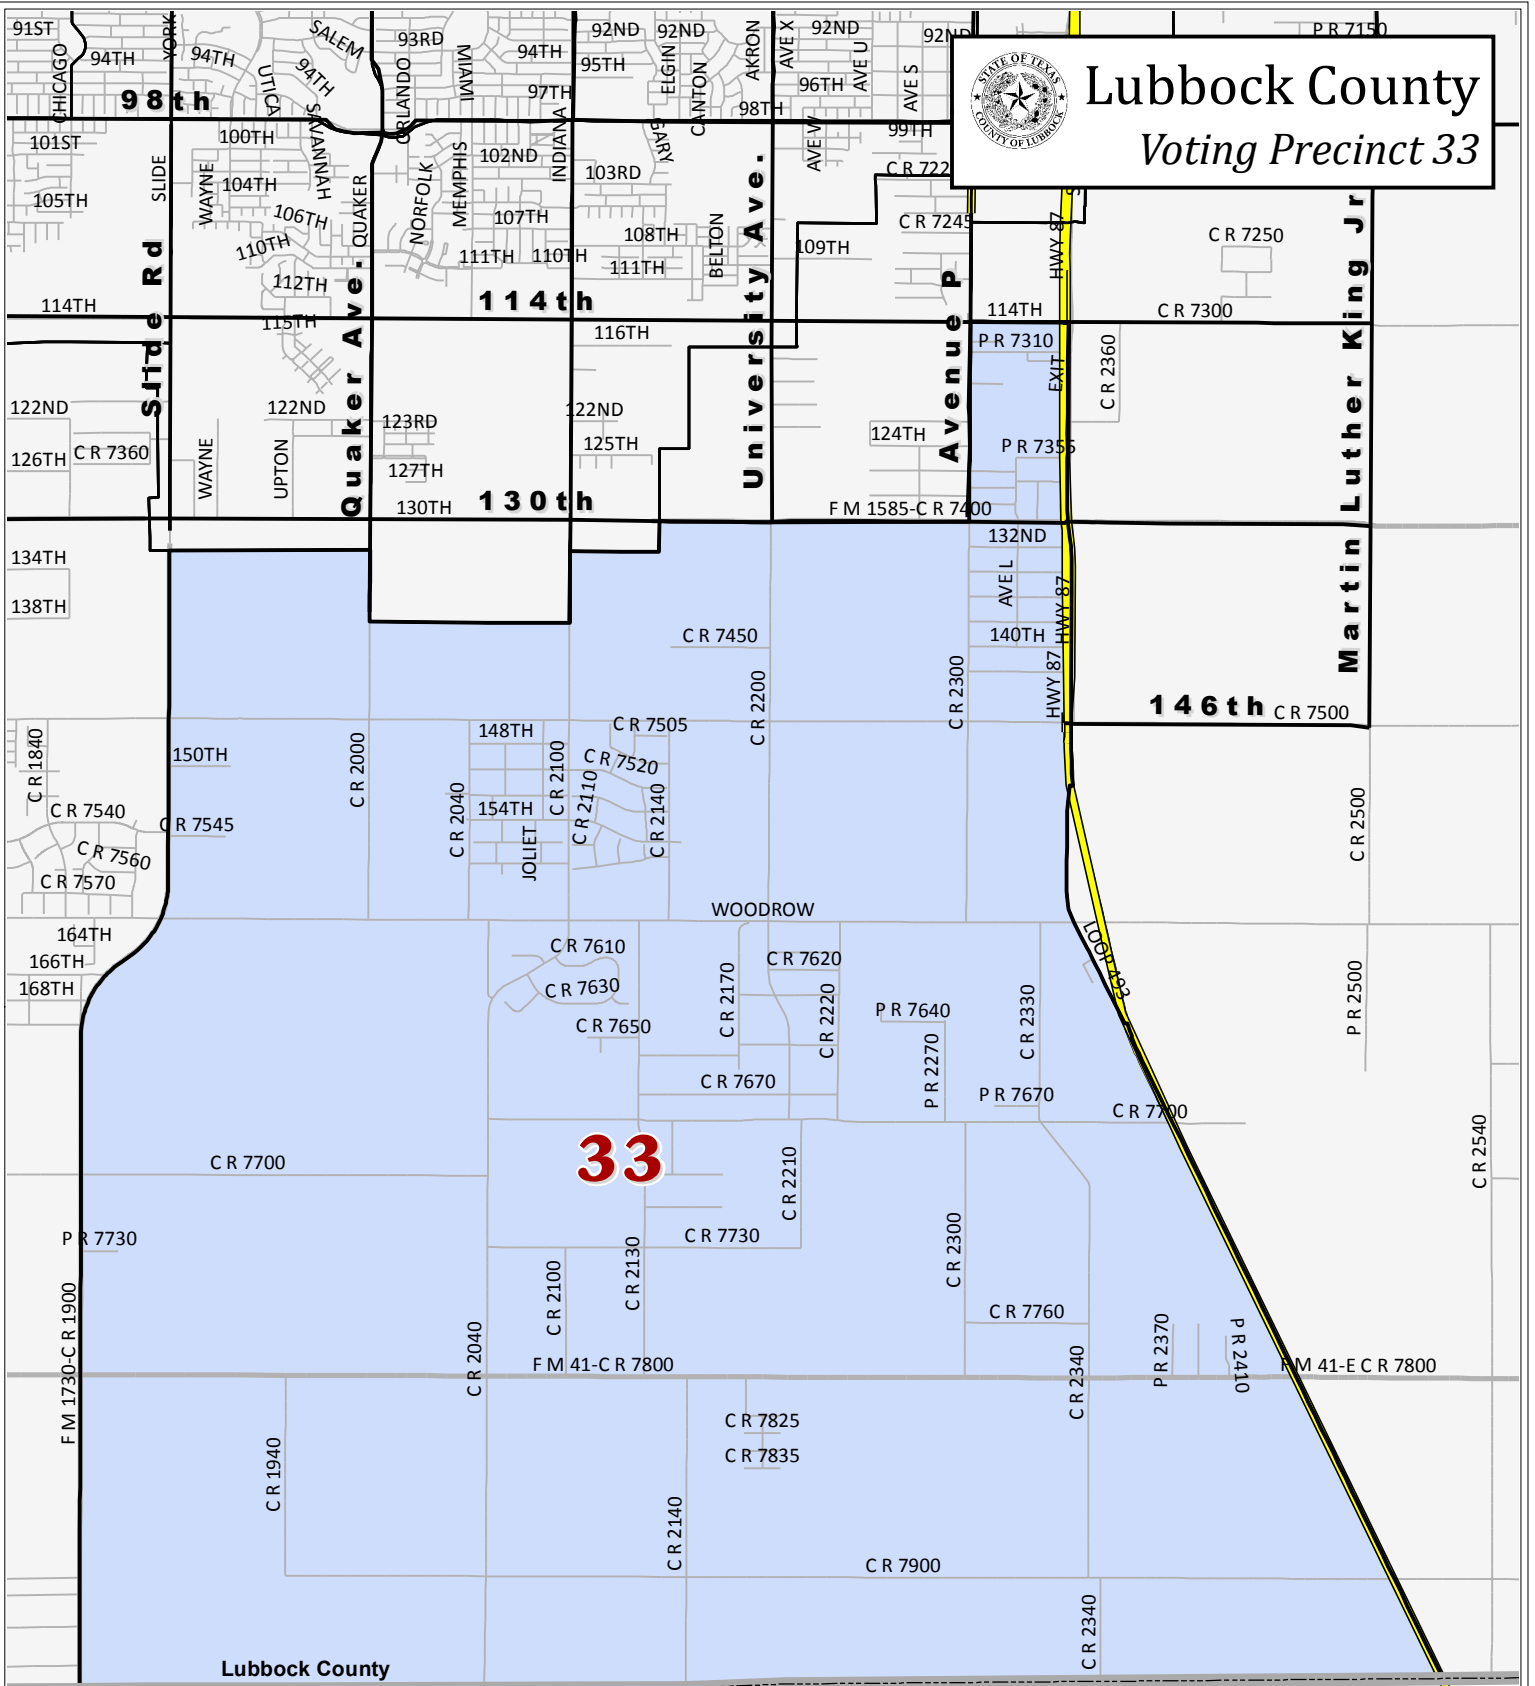

# Lubbock County Voting Precinct 33

Garza County