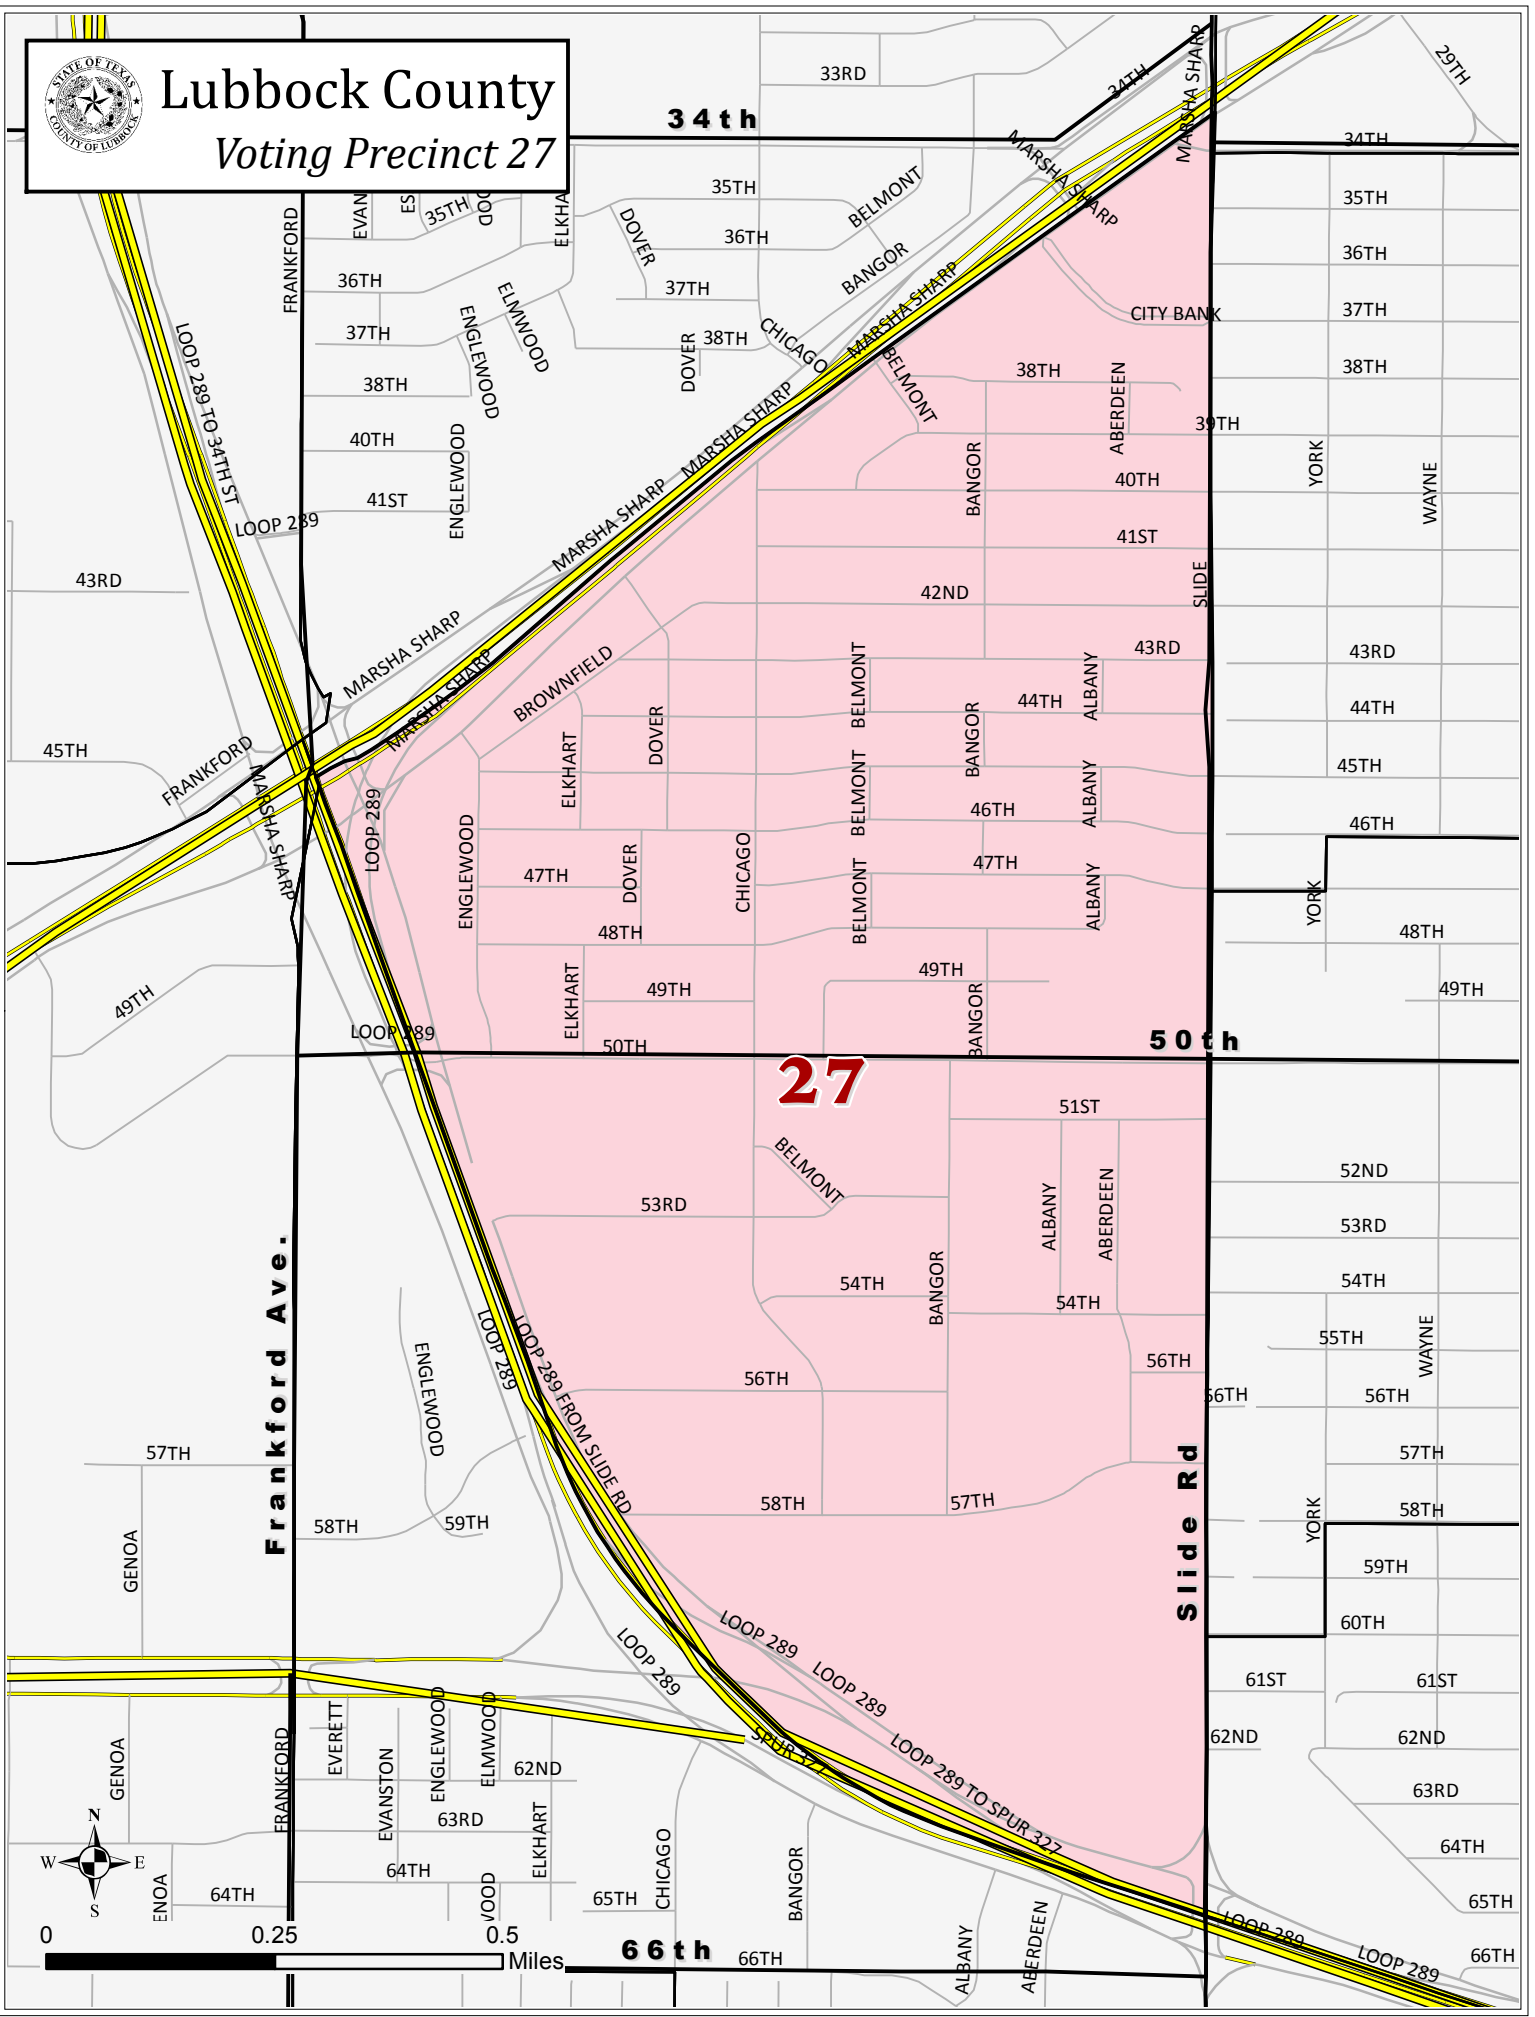

Lubbock County

Voting Precinct 27

27

Frankford Ave.

Slide Rd

0 0.25 0.5 Miles