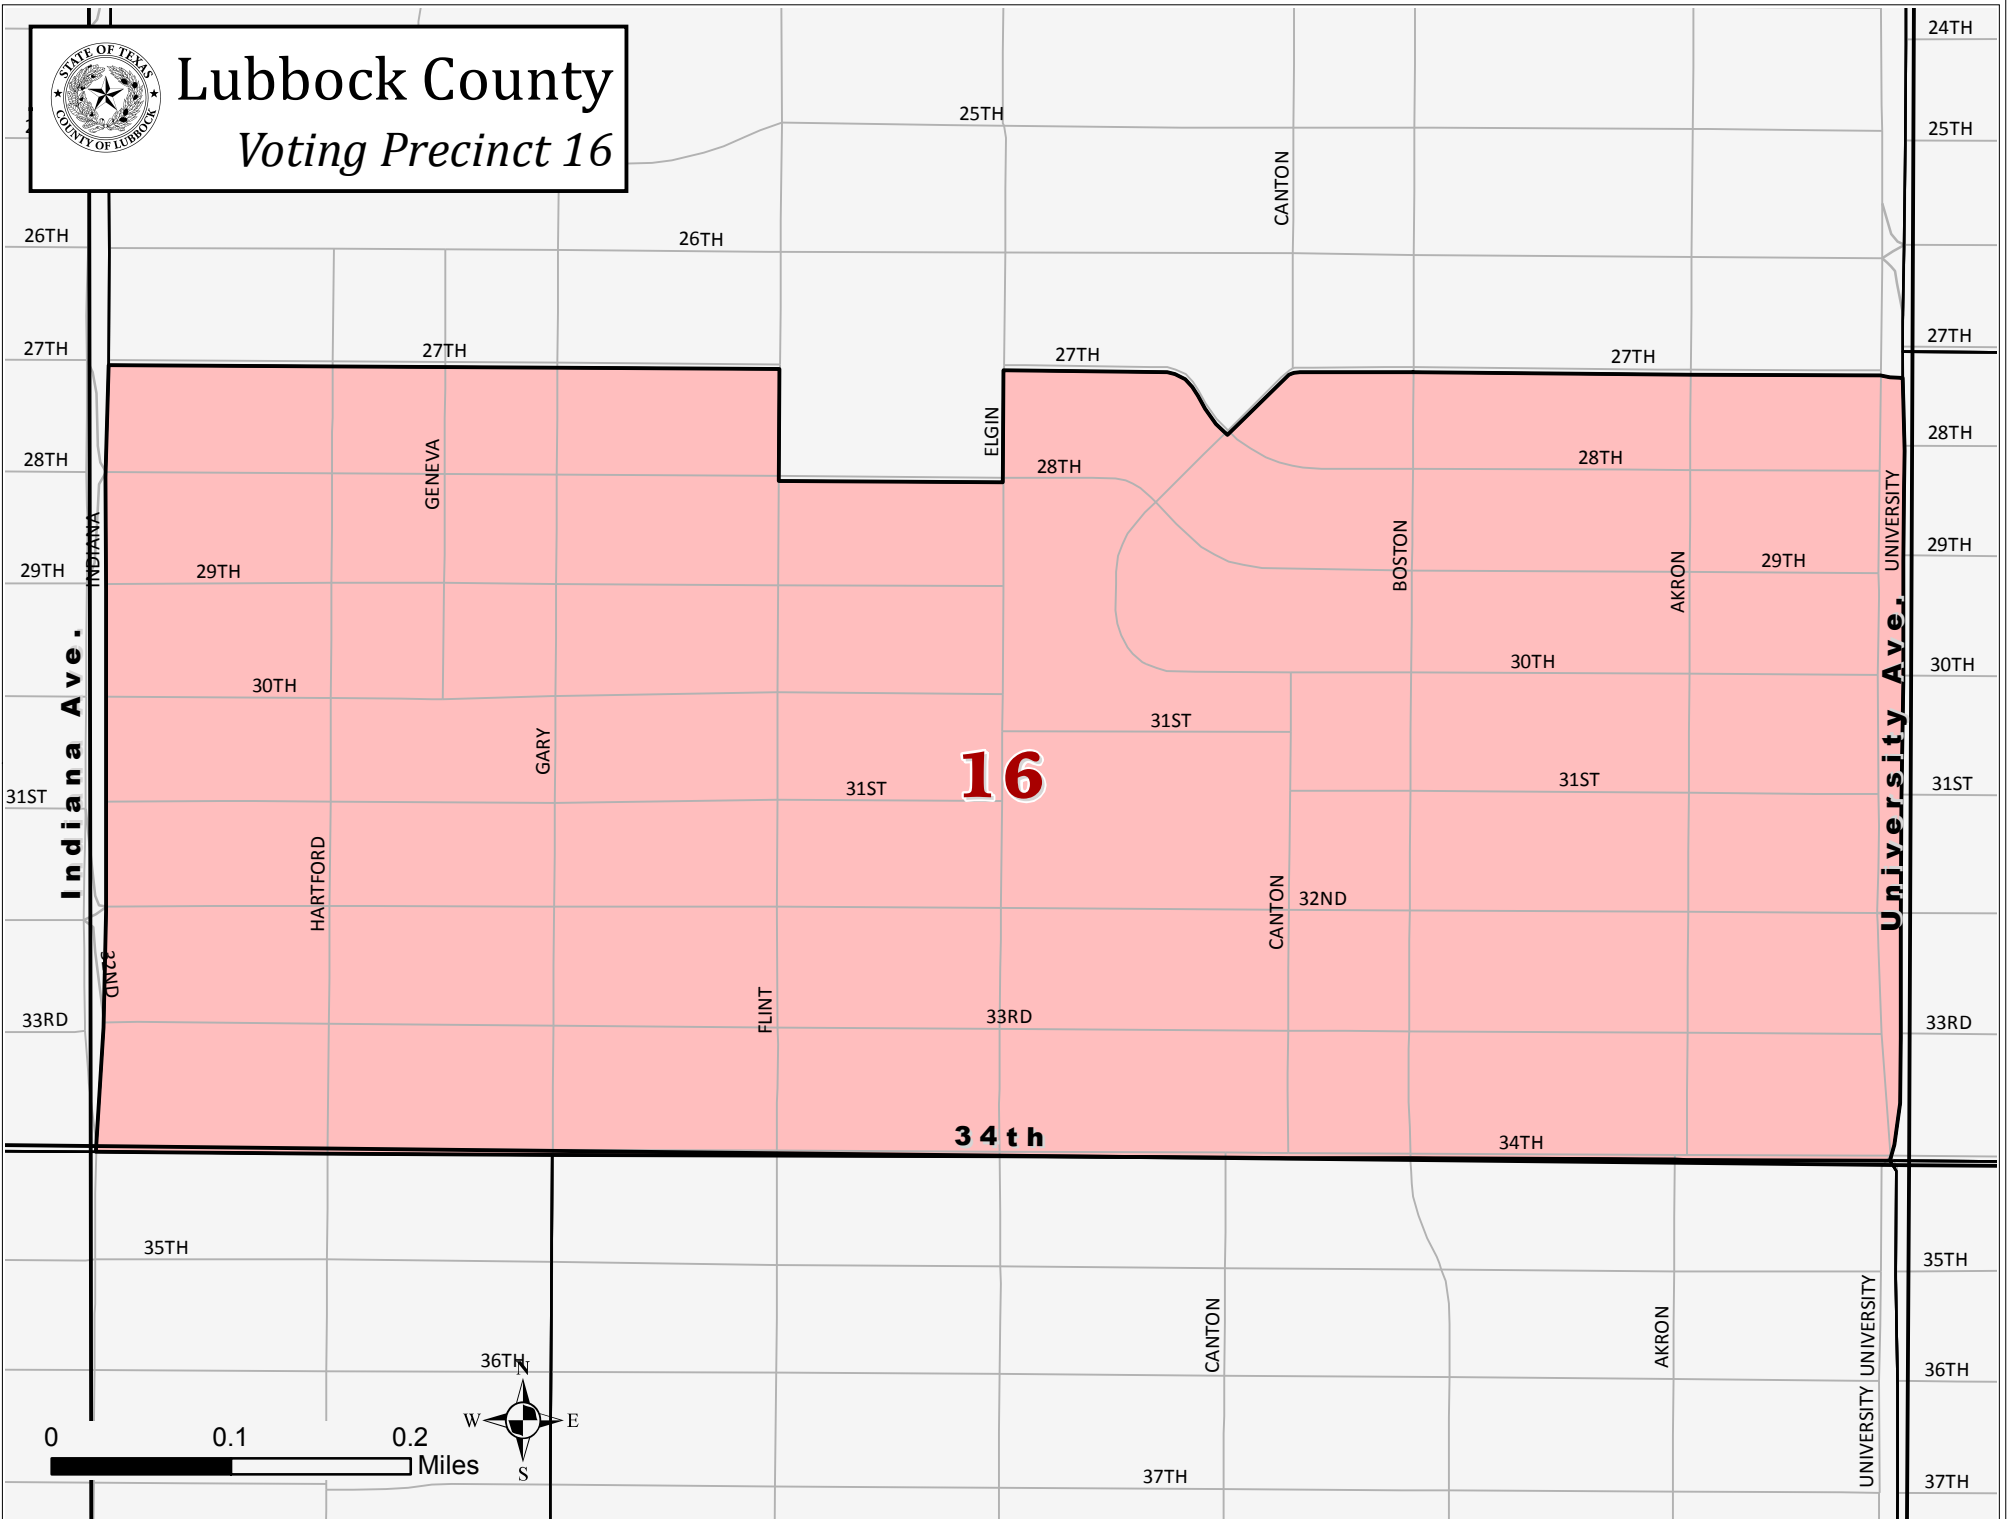

Lubbock County

Voting Precinct 16

16

34th