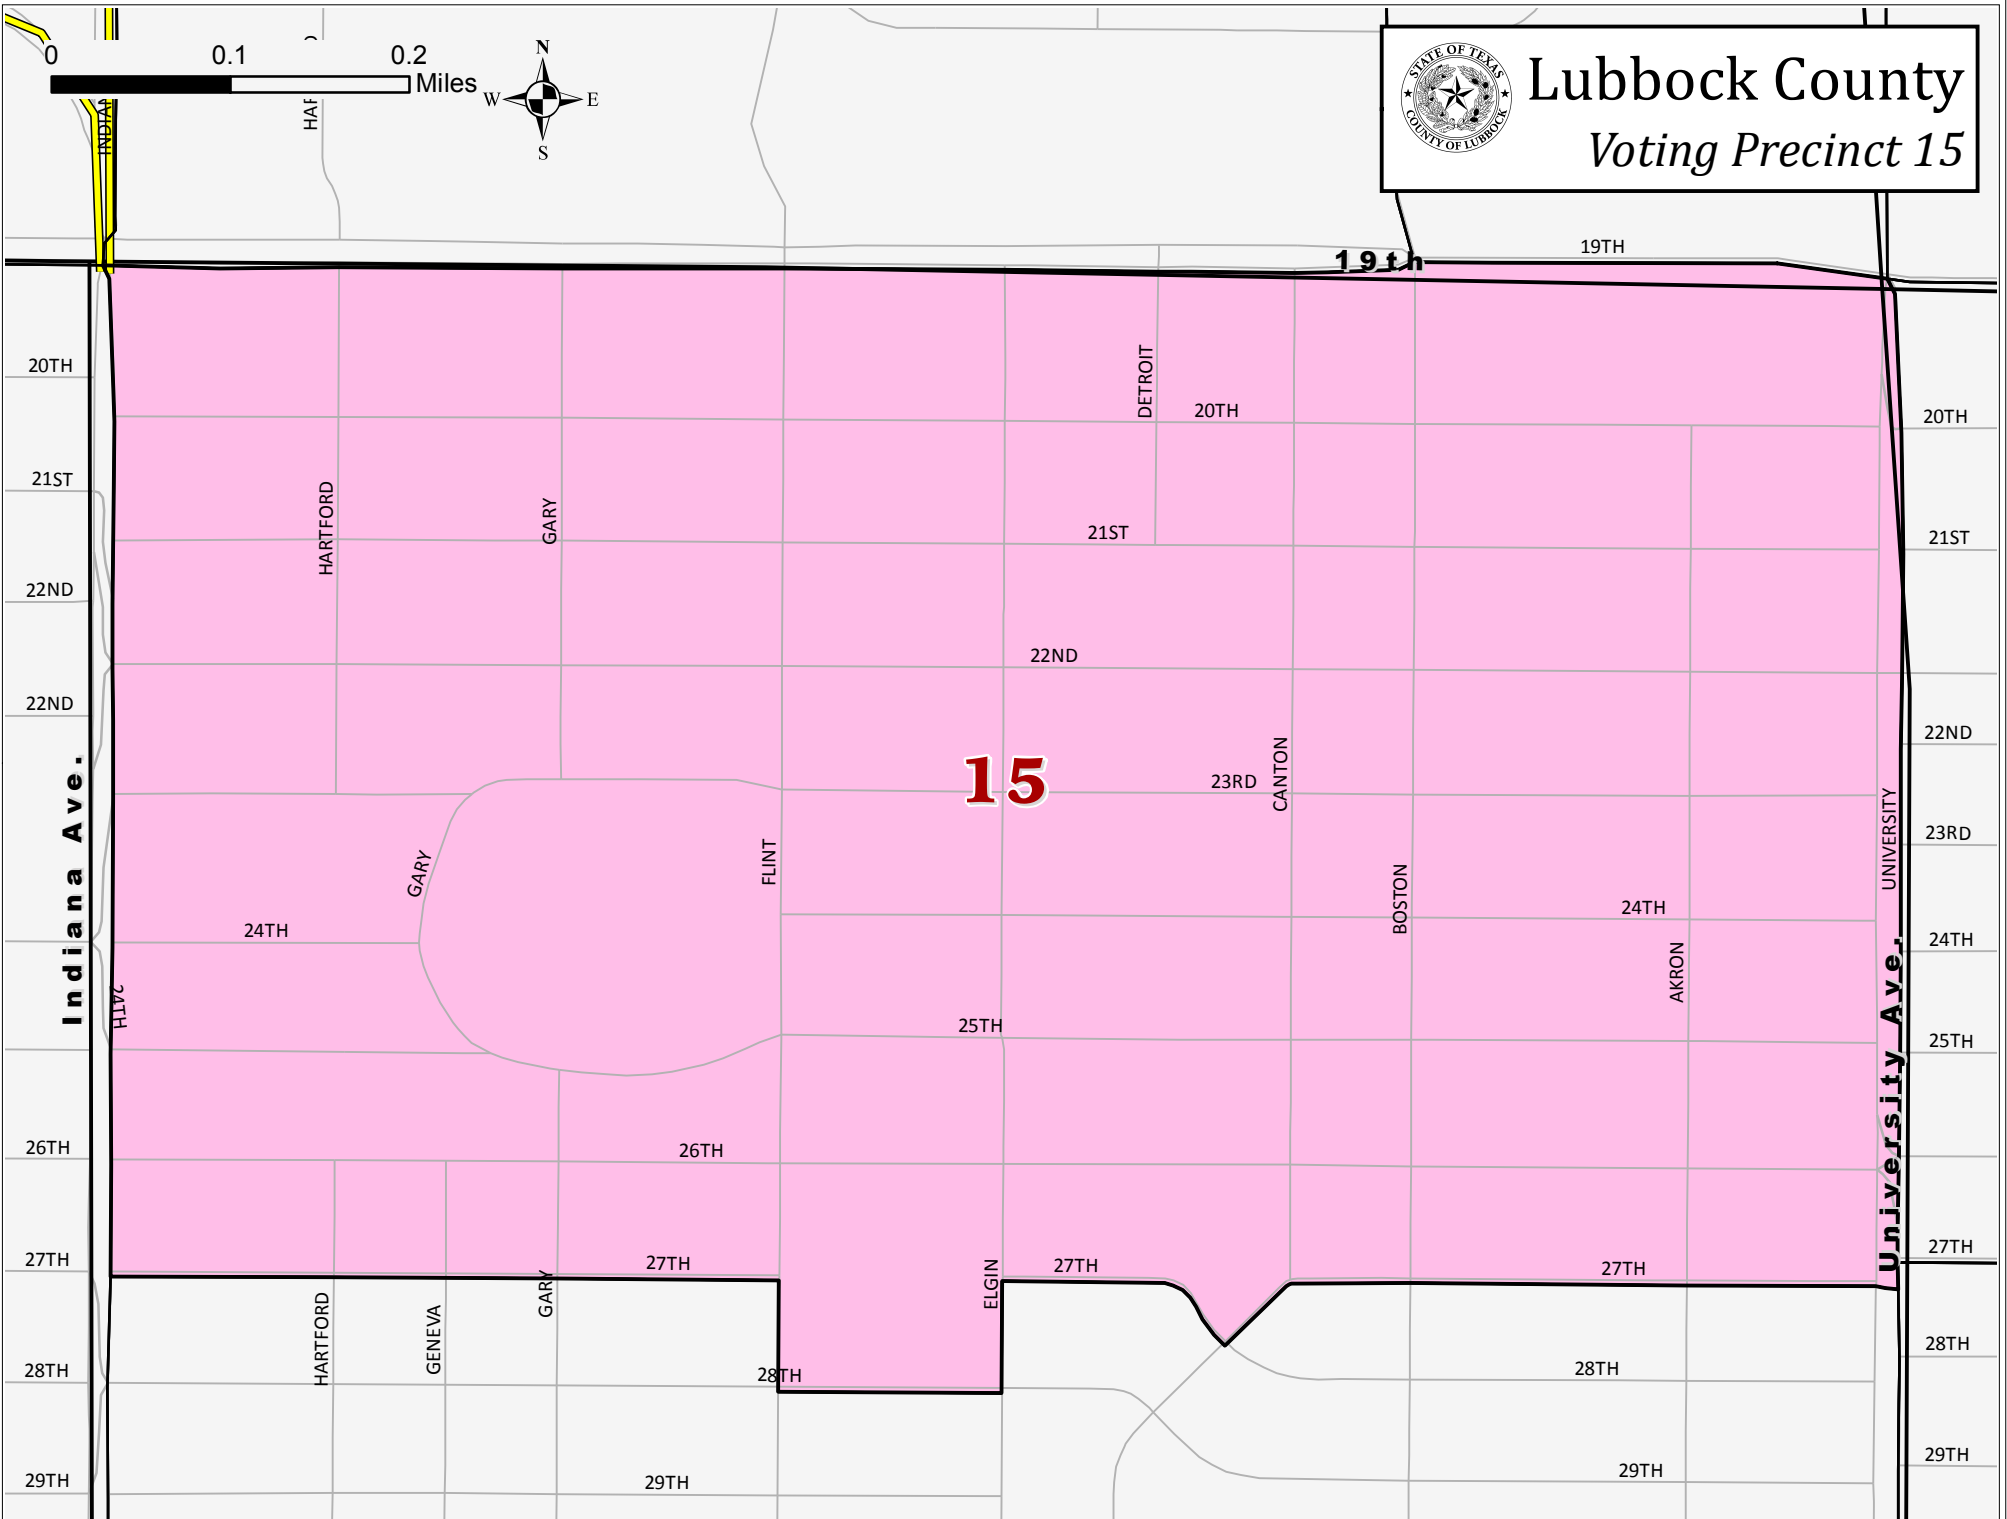

# Lubbock County

## Voting Precinct 15

**15**

Indiana Ave.

University Ave.

19th  
20th  
21st  
22nd  
23rd  
24th  
25th  
26th  
27th  
28th  
29th

HARTFORD  
GENEVA  
GARY  
DETROIT  
FLINT  
CANTON  
BOSTON  
AKRON  
ELGIN