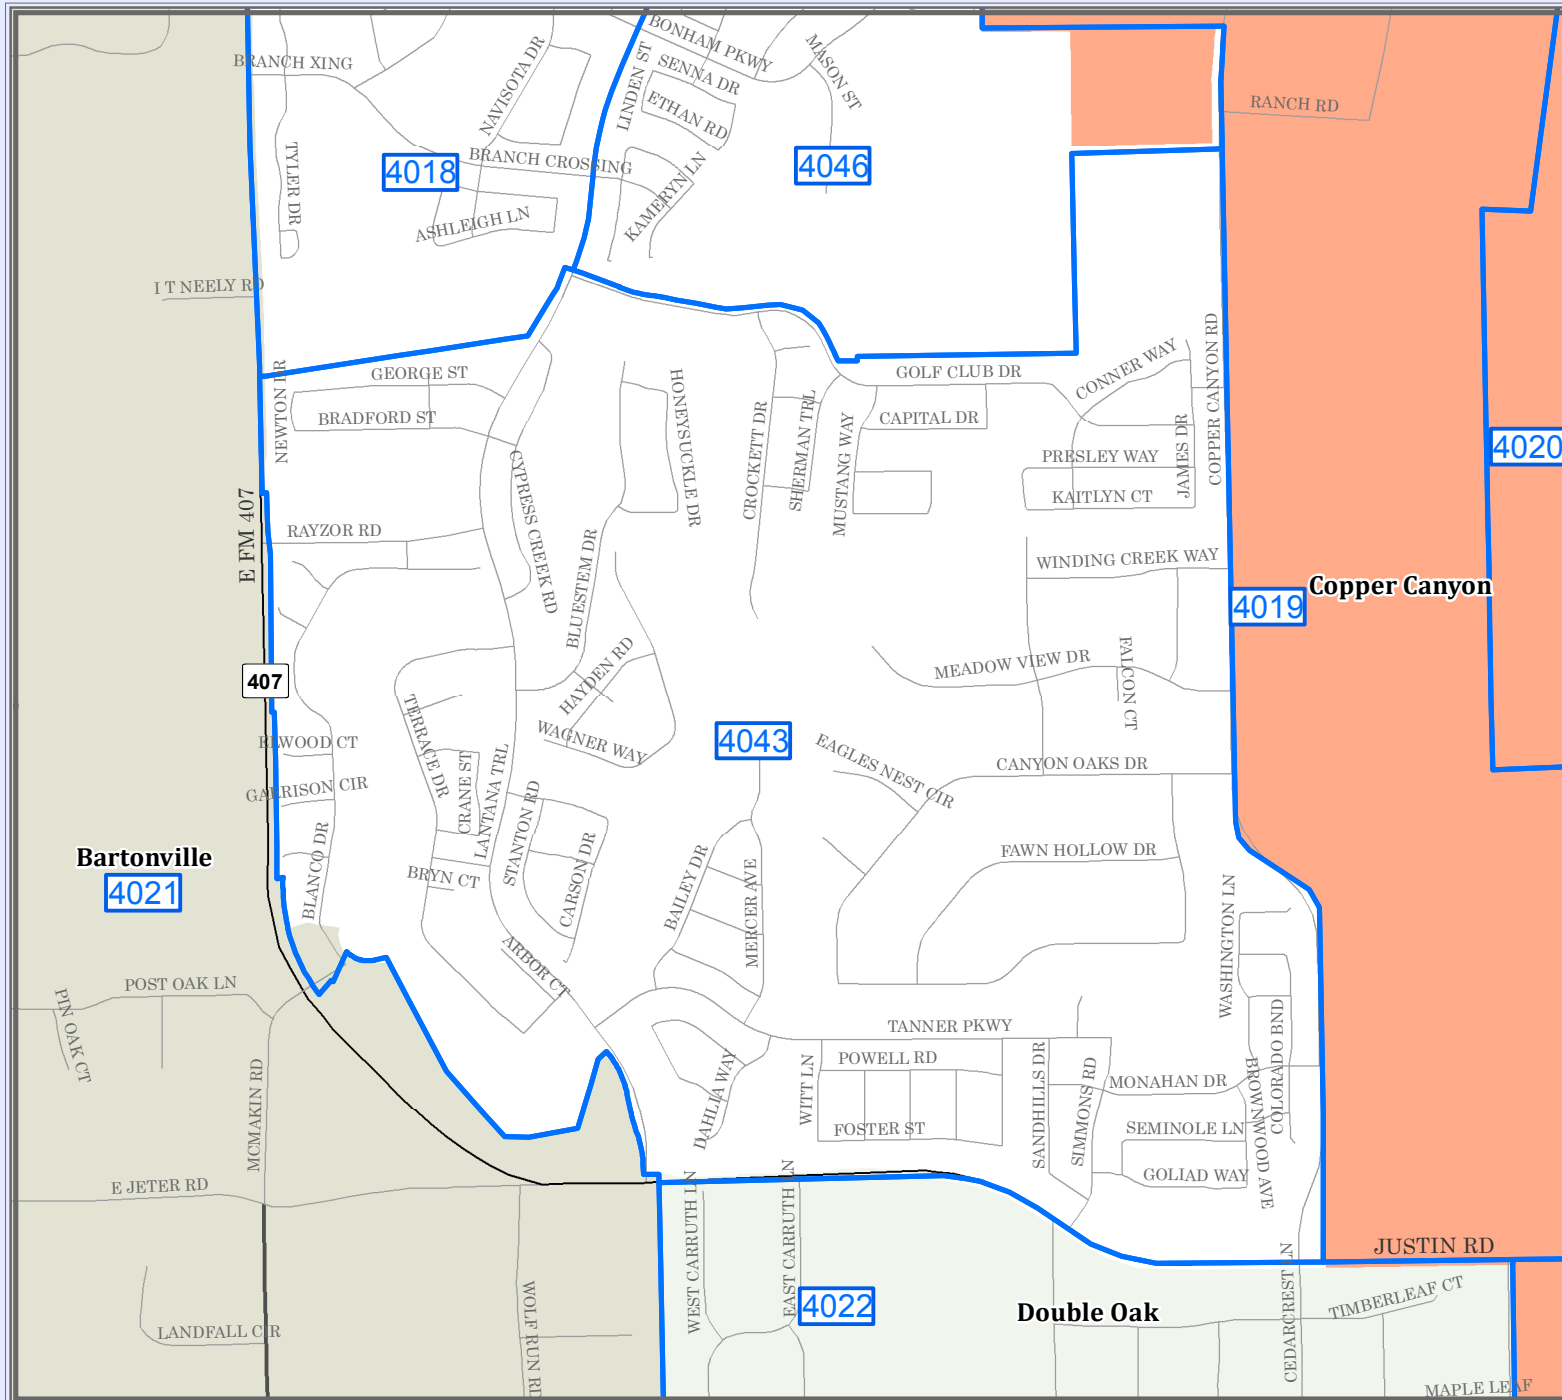

DENTON COUNTY

Voter Precinct 4043

INTERSTATE
U.S. HIGHWAY
STATE HIGHWAY
FARM TO MARKET
MAJOR THOROUGHFARES
MINOR ROADS
CEMETERY
RAILROADS
AIRPORTS
STREAMS
LAKES & PONDS

City Population

Denton > 100,000
Lewisville 60,000 - 100,000
Cedarbark 10,000 - 30,000
See page 2,000 - 5,000
Precinct Lines

1 inch = 0.2 miles
December 07, 2017