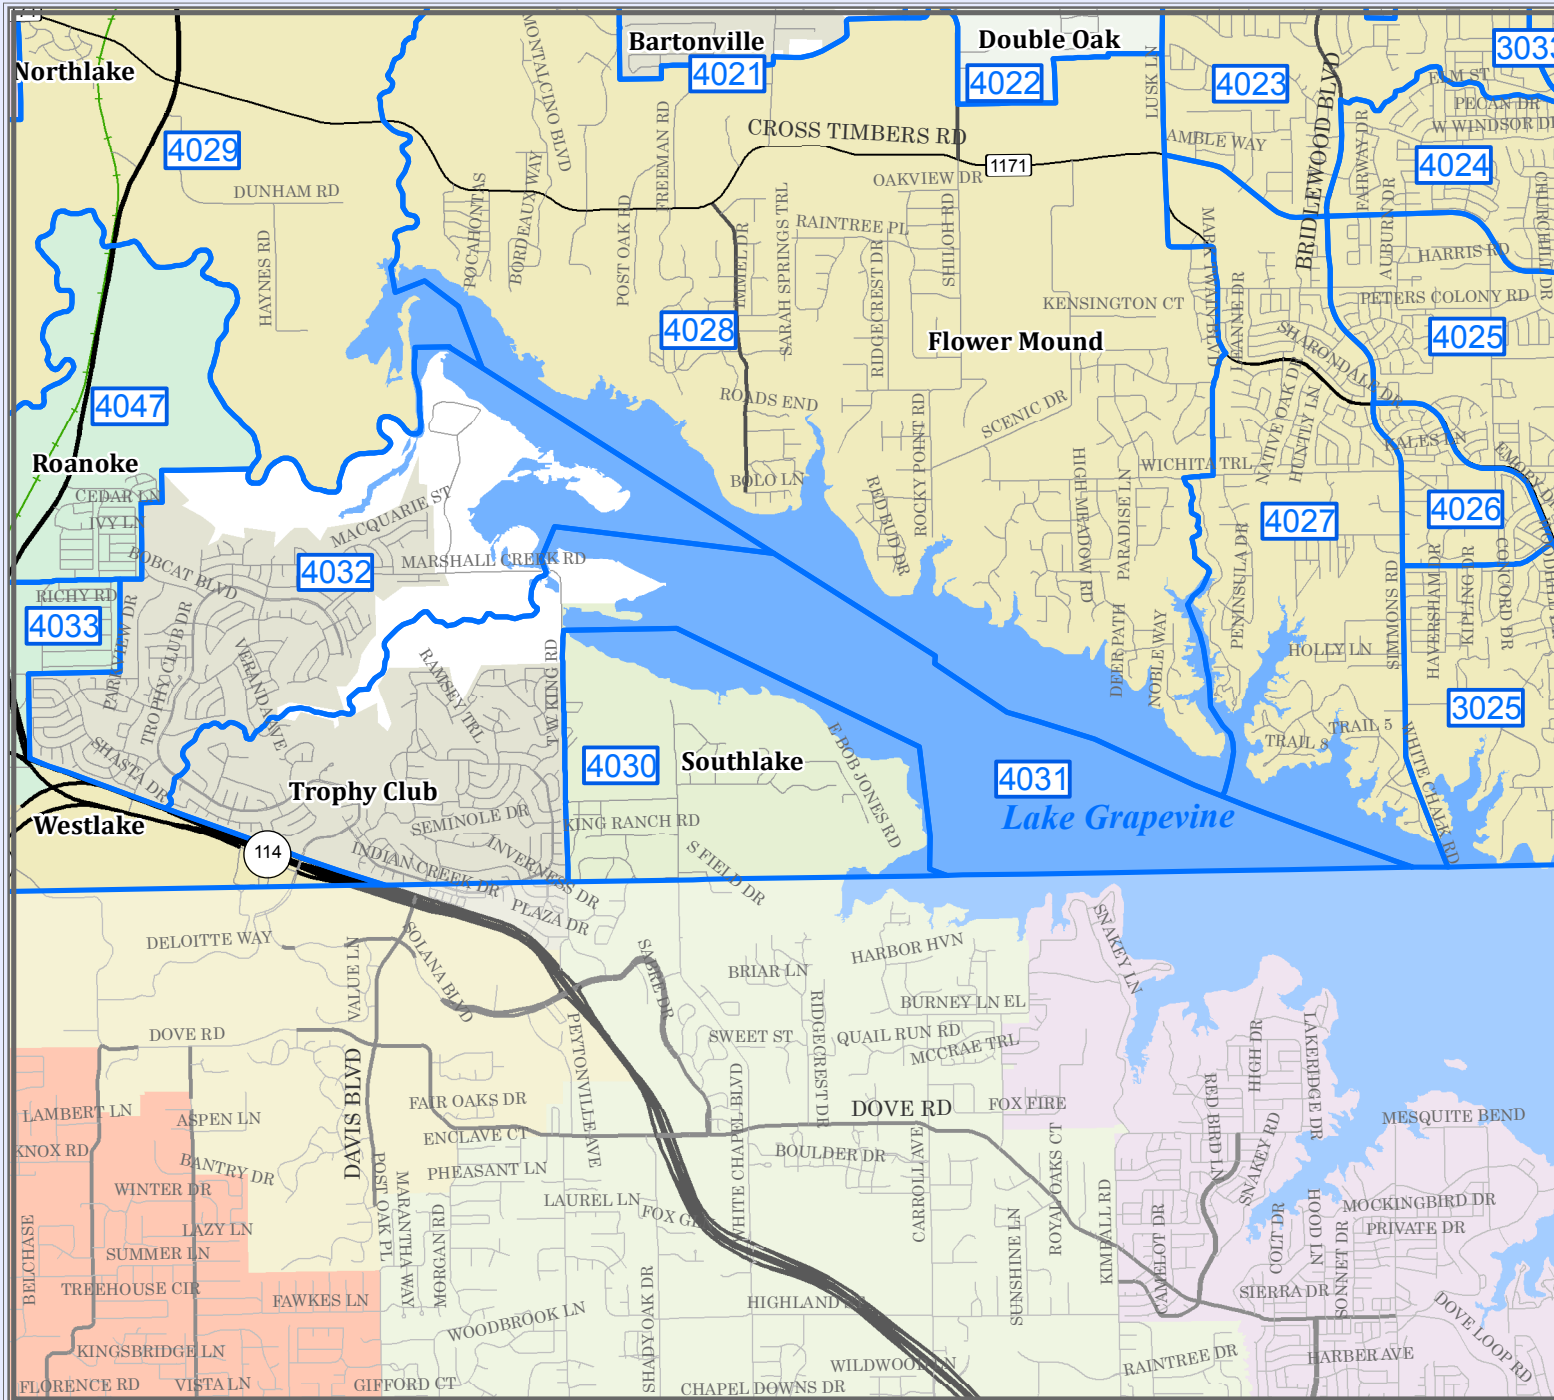

DENTON COUNTY

Voter Precinct 4031

Legend

- INTERSTATE
- U.S. HIGHWAY
- STATE HIGHWAY
- FARM TO MARKET
- MAJOR THOROUGHFARES
- MINOR ROADS
- CEMETERY
- RAILROADS
- AIRPORTS
- STREAMS
- LAKES & PONDS

City Population

Denton	> 100,000
Lewisville	60,000 - 100,000
Carrollton	30,000 - 50,000
Irving	20,000 - 30,000
Plano	10,000 - 20,000

1 inch = 1 mile
December 07, 2017