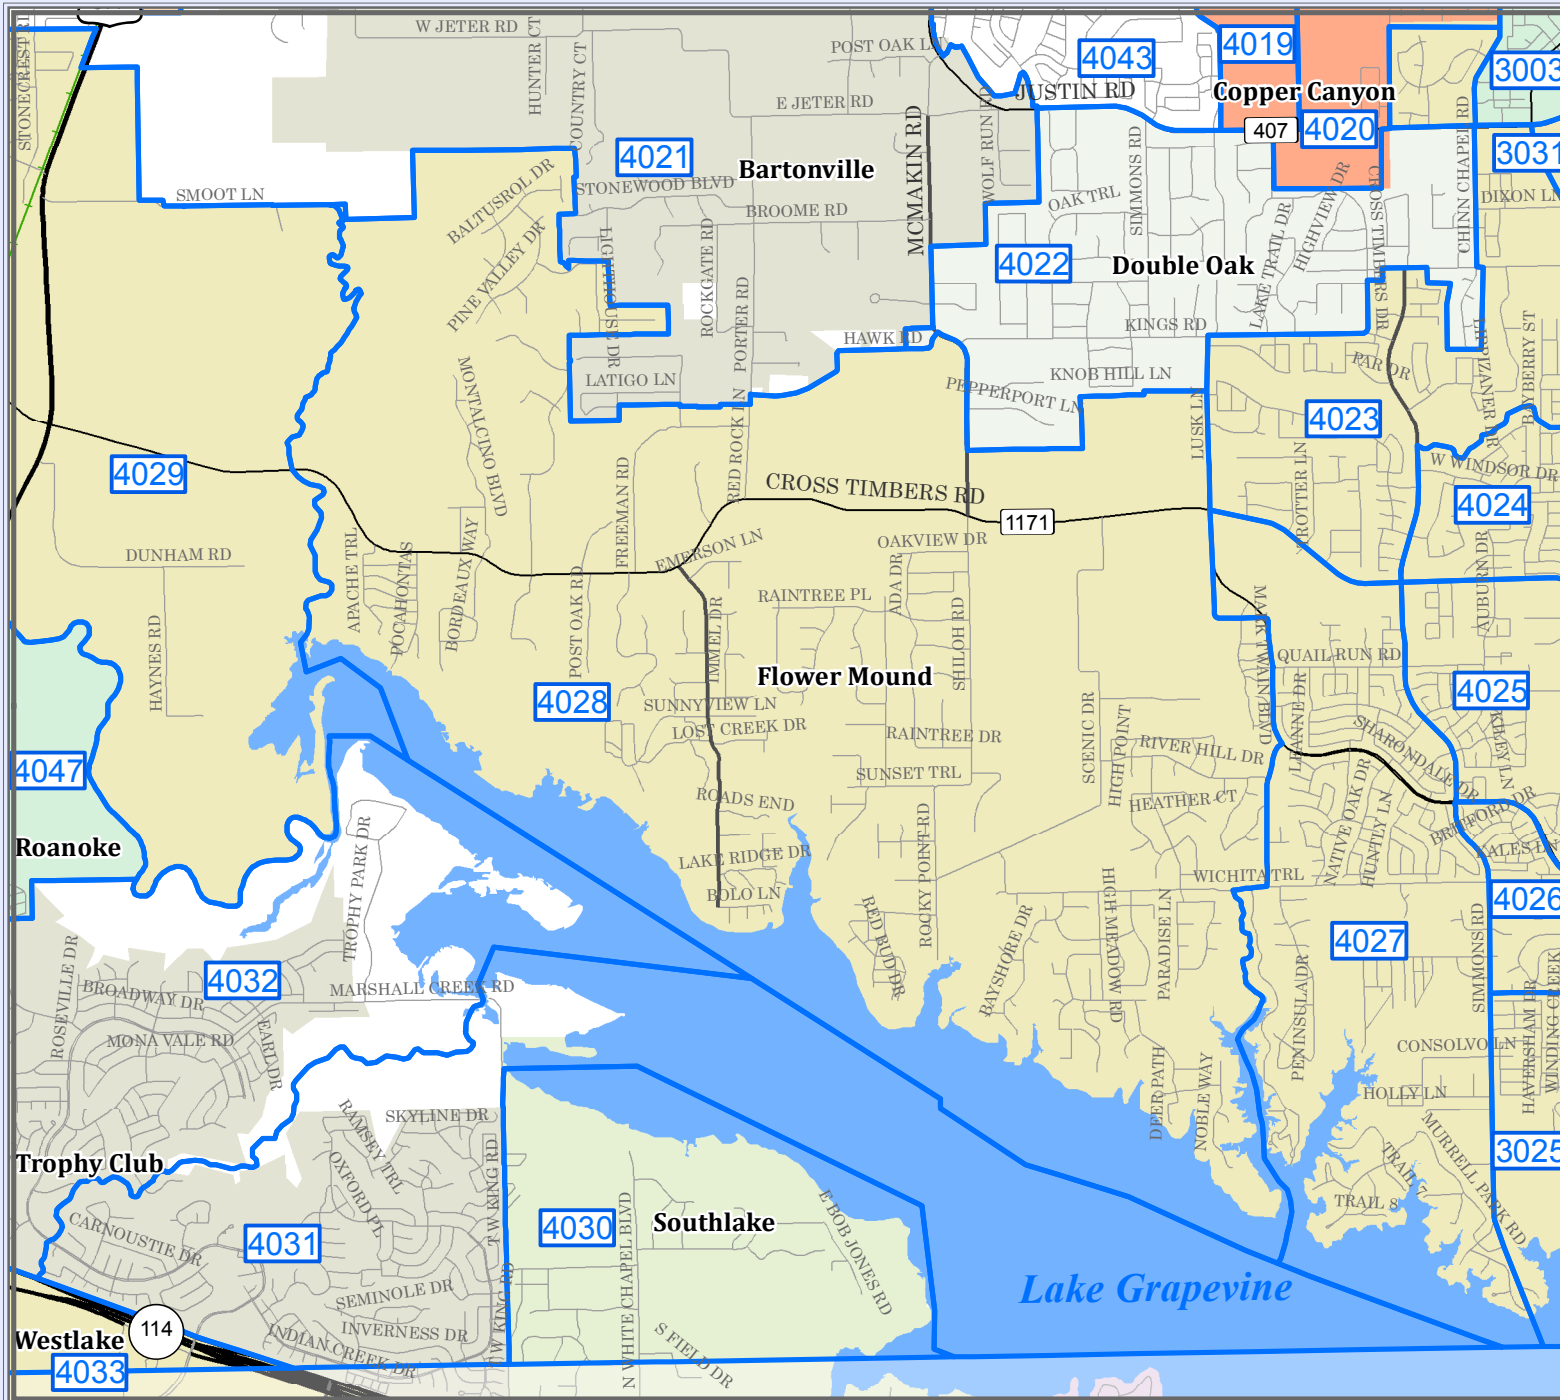

DENTON COUNTY

Voter Precinct 4028

Legend

- INTERSTATE
- U.S. HIGHWAY
- STATE HIGHWAY
- FARM TO MARKET
- MAJOR THOROUGHFARES
- MINOR ROADS
- CEMETERY
- RAILROADS
- AIRPORTS
- STREAMS
- LAKES & PONDS

City Population

Denton > 100,000
Lewisville 60,000 - 100,000
Cedar Rapids 30,000 - 50,000
See page 2,000 - 1,500
Precinct - 1,000

1 inch = 0.9 miles
December 07, 2017