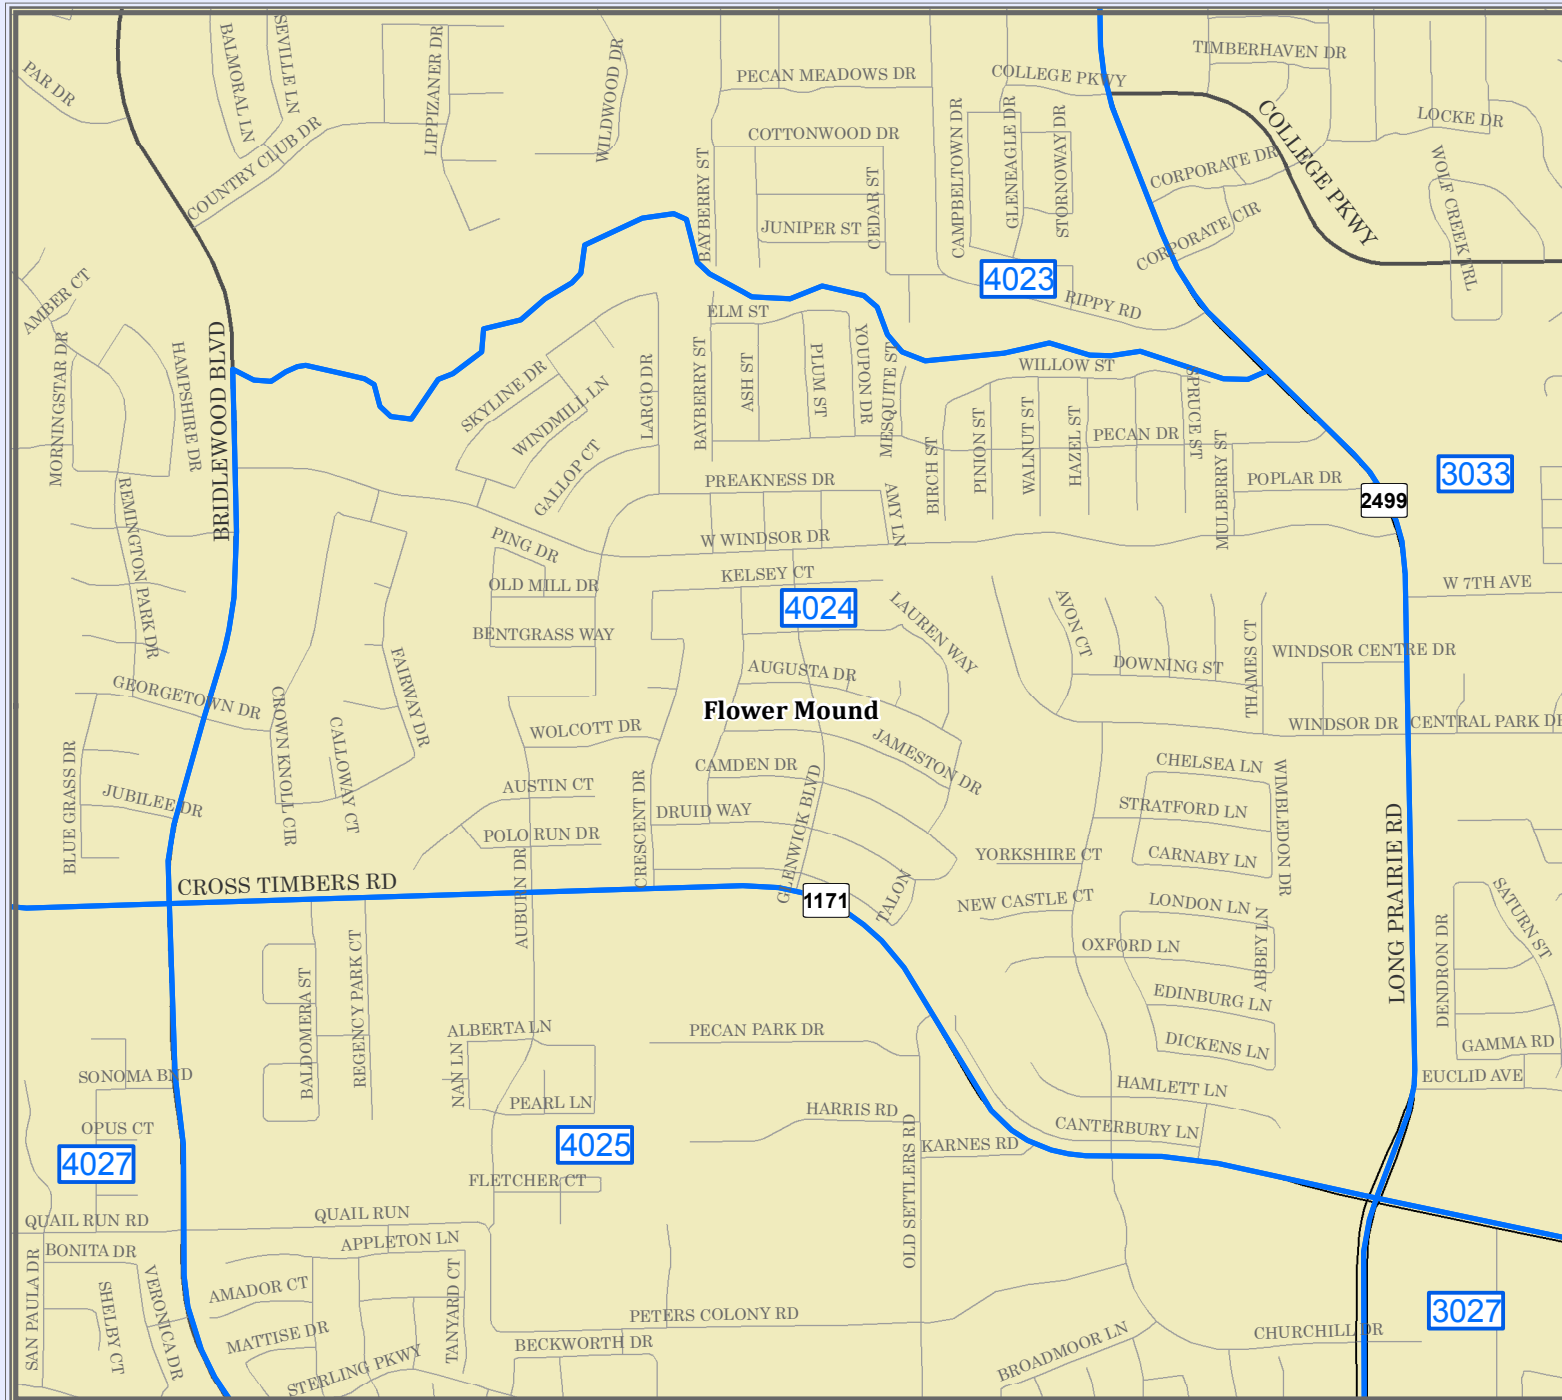

DENTON COUNTY

Voter Precinct 4024

Legend

- INTERSTATE
- U.S. HIGHWAY
- STATE HIGHWAY
- FARM TO MARKET
- MAJOR THOROUGHFARES
- MINOR ROADS
- CEMETERY
- RAILROADS
- AIRPORTS
- STREAMS
- LAKES & PONDS

City Population

Denton	> 100,000
Lewisville	60,000 - 100,000
Carrollton	45,000 - 59,999
See map	2,000 - 4,999
Other	Less than 2,000

Map Scale

1 inch = 0.2 miles
December 07, 2017