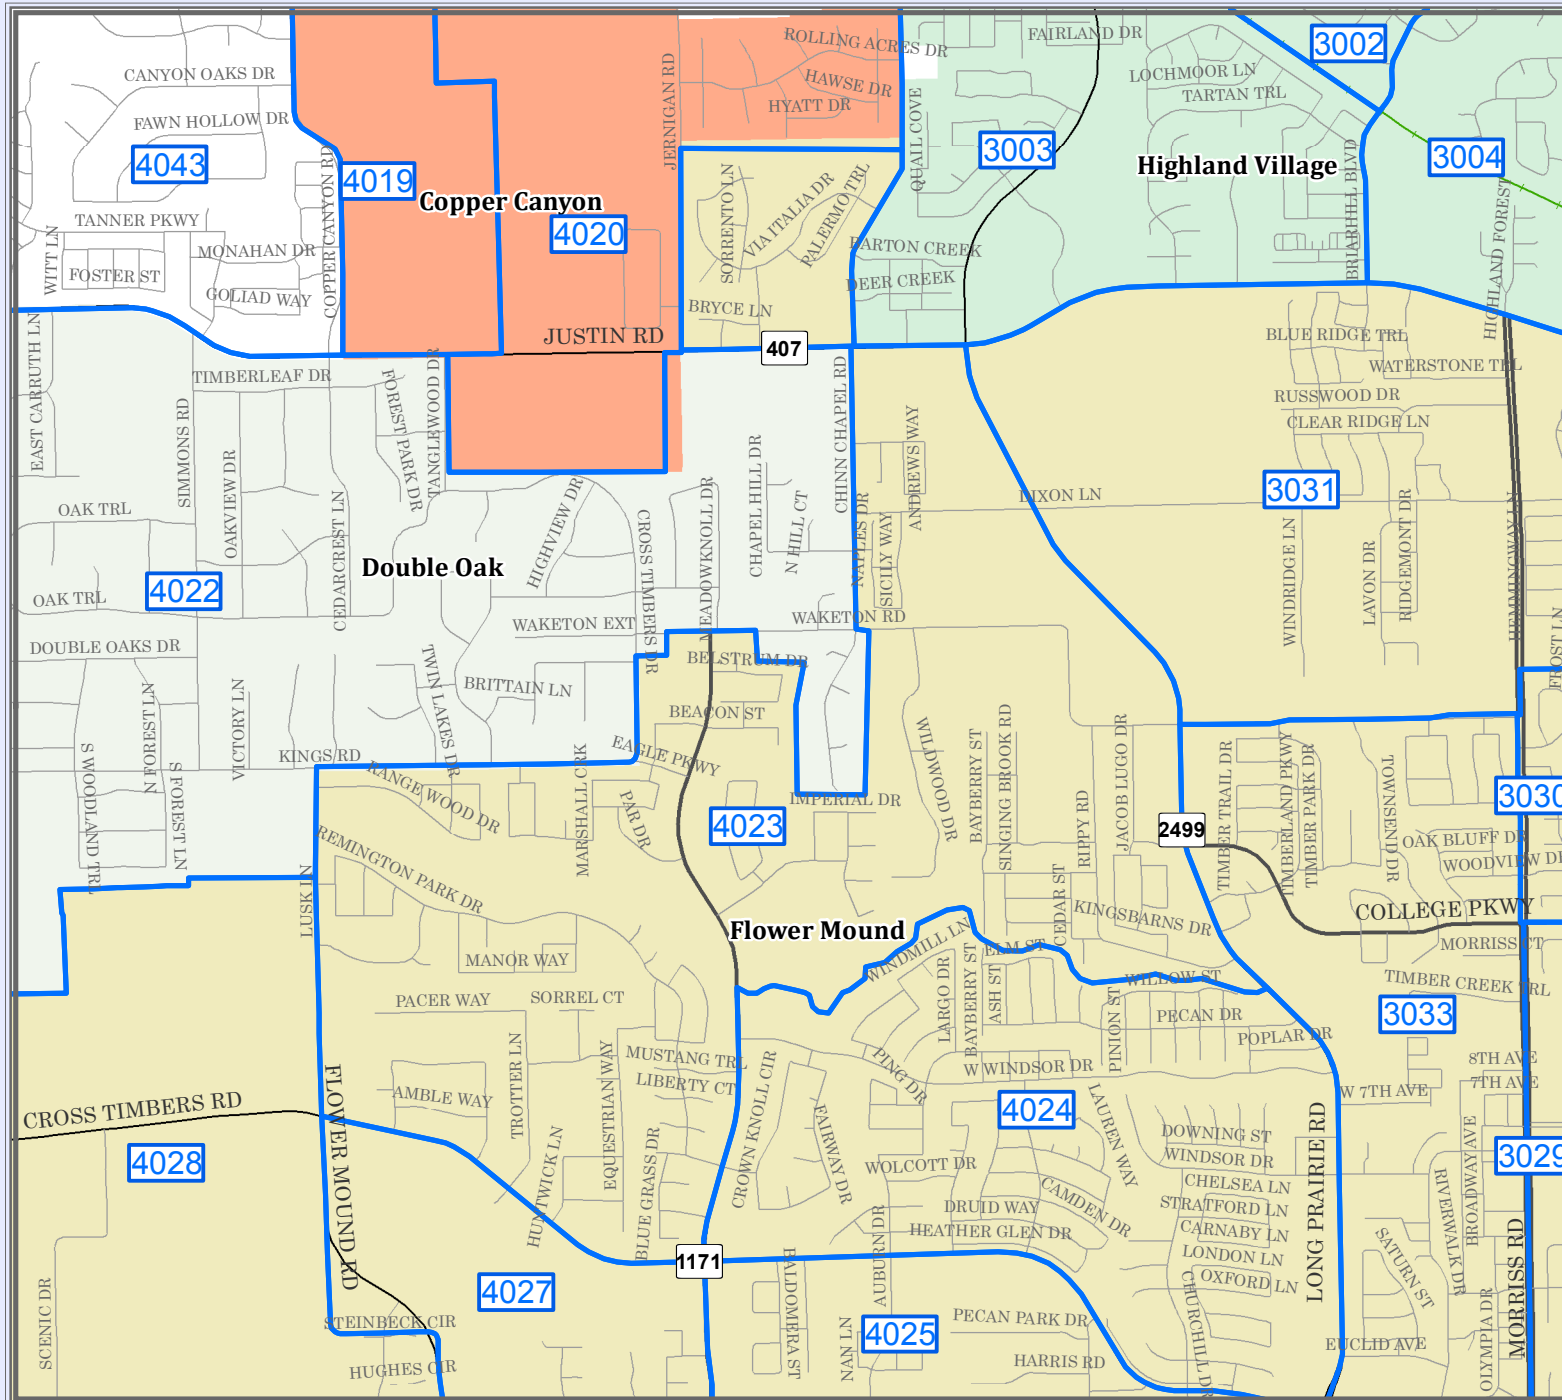

DENTON COUNTY

Voter Precinct 4023

Legend

- INTERSTATE
- U.S. HIGHWAY
- STATE HIGHWAY
- FARM TO MARKET
- MAJOR THOROUGHFARES
- MINOR ROADS
- CEMETERY
- RAILROADS
- AIRPORTS
- STREAMS
- LAKES & PONDS

City Population

Denton > 100,000
Lewisville 60,000 - 100,000
Carrollton 40,000 - 59,999
Source: 2000, U.S. Census Bureau