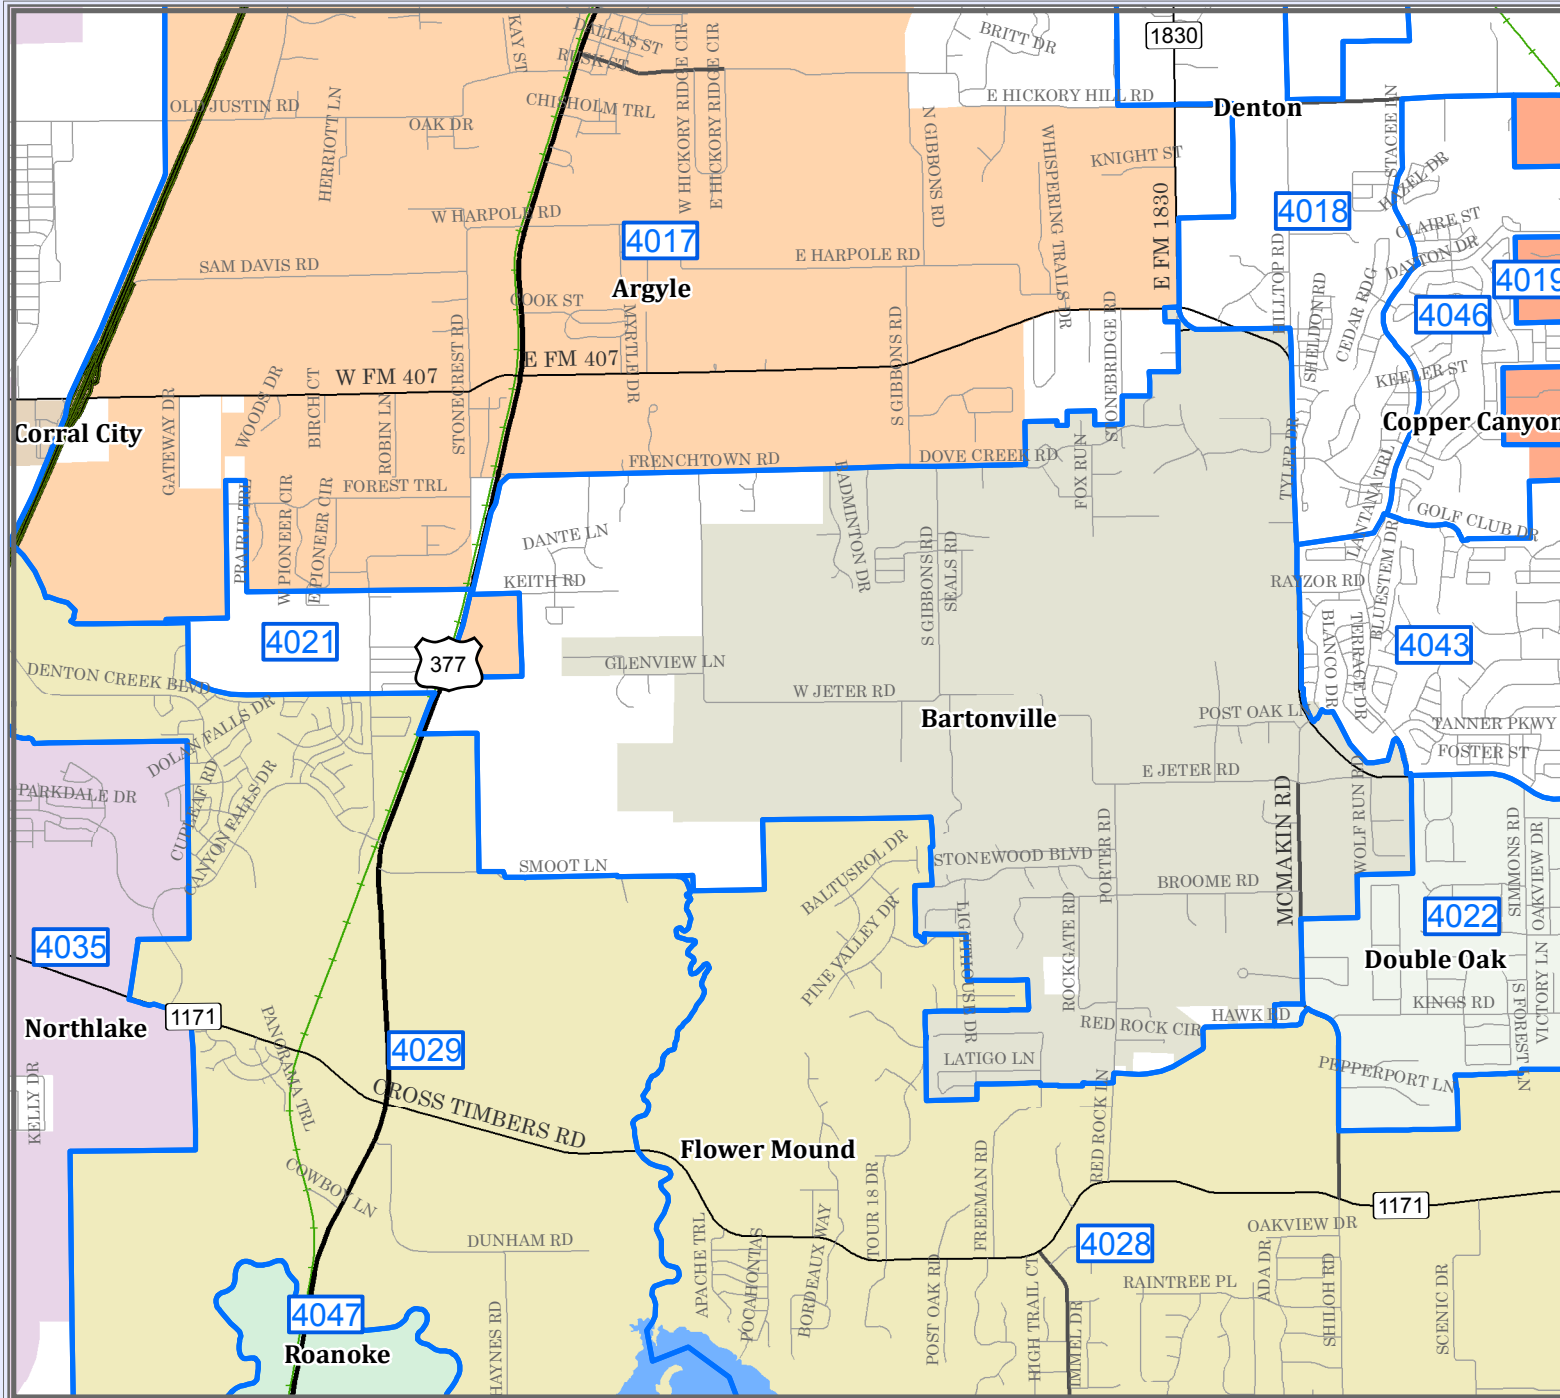

DENTON COUNTY

Voter Precinct 4021

Legend

- INTERSTATE
- U.S. HIGHWAY
- STATE HIGHWAY
- FARM TO MARKET
- MAJOR THOROUGHFARES
- MINOR ROADS
- CEMETERY
- RAILROADS
- AIRPORTS
- STREAMS
- LAKES & PONDS

City Population

Denton	> 100,000
Lewisville	60,000 - 100,000
Carrollton	30,000 - 60,000
Irving	20,000 - 30,000
Plano	10,000 - 20,000