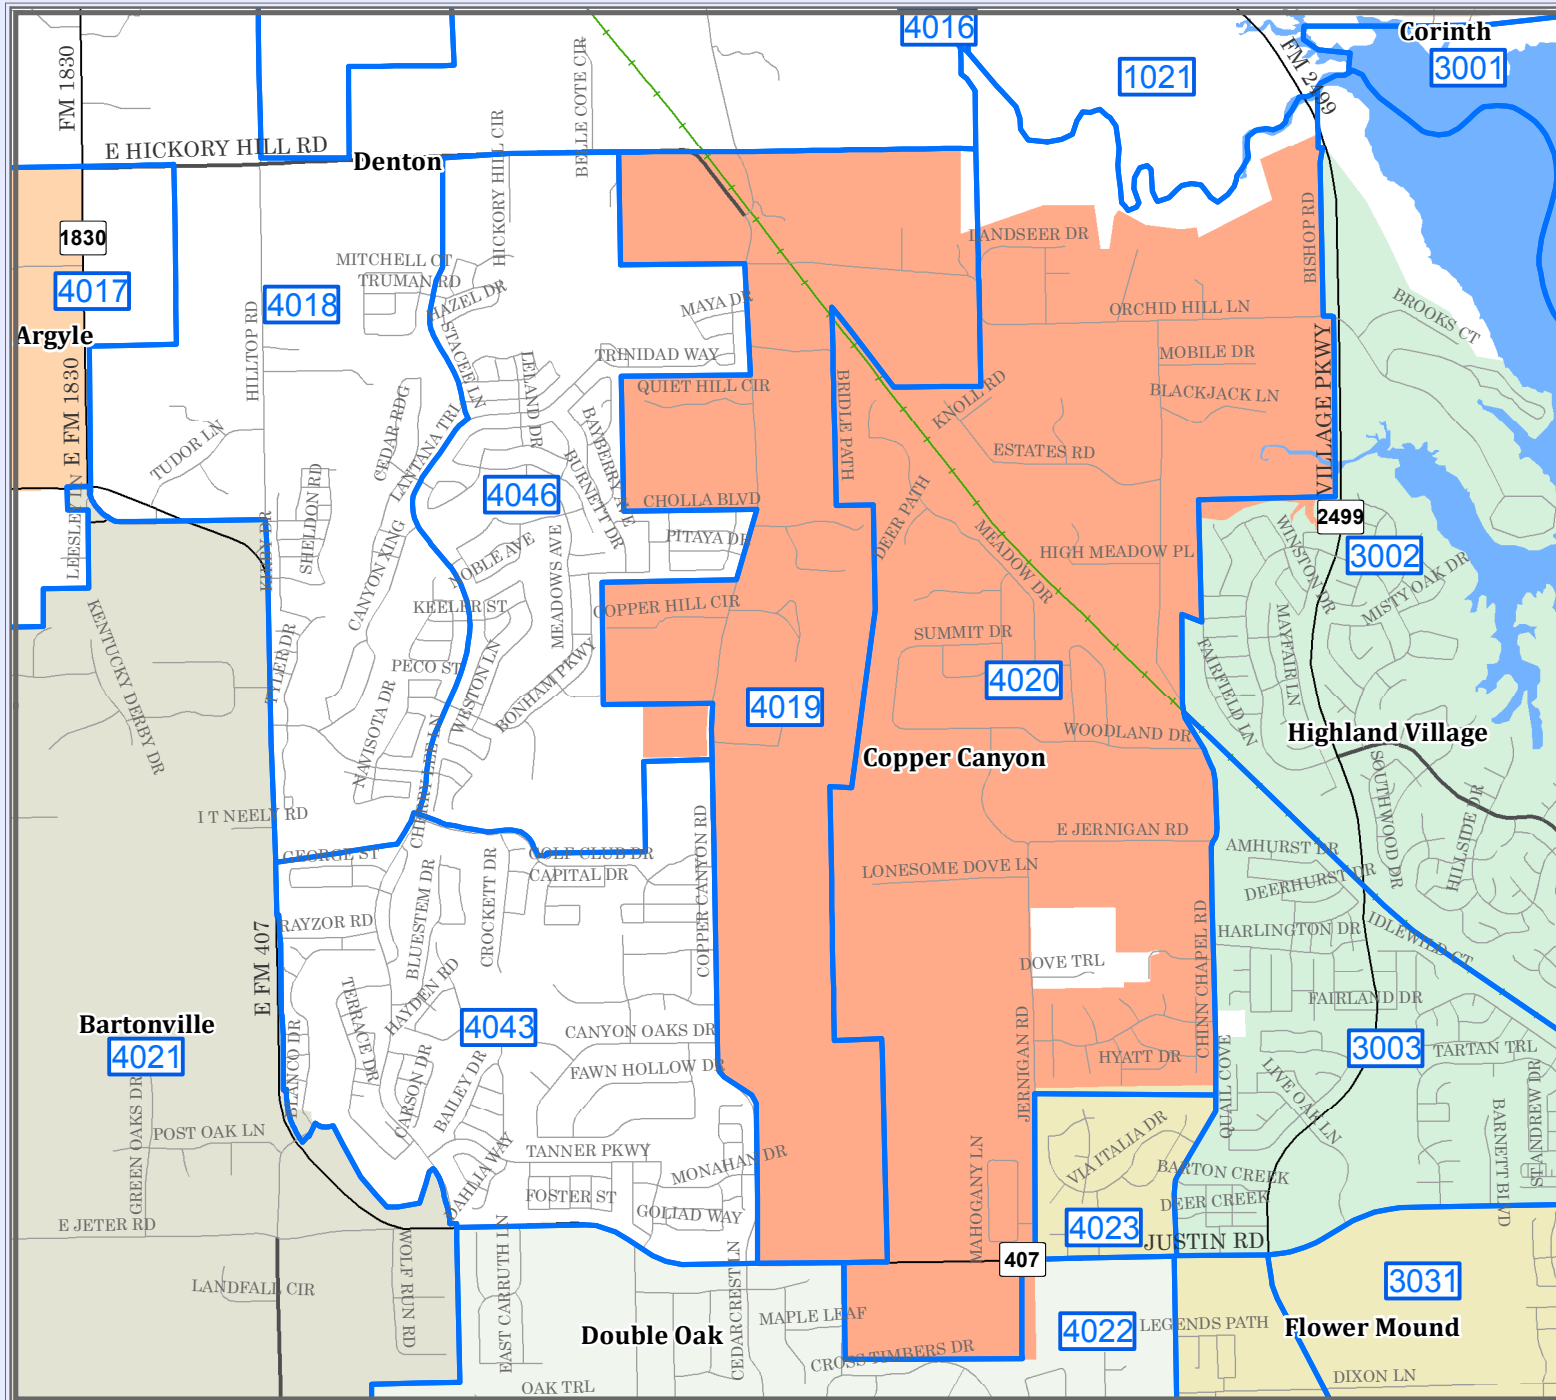

DENTON COUNTY

Voter Precinct 4019

Legend

- INTERSTATE
- U.S. HIGHWAY
- STATE HIGHWAY
- FARM TO MARKET
- MAJOR THOROUGHFARES
- MINOR ROADS
- CEMETERY
- RAILROADS
- AIRPORTS
- STREAMS
- LAKES & PONDS

City Population

Denton > 100,000
Lewisville 60,000 - 100,000
Carrollton 30,000 - 50,000
San Jose 2,000 - 10,000
Precinct 1,000

1 inch = 0.5 miles
December 07, 2017