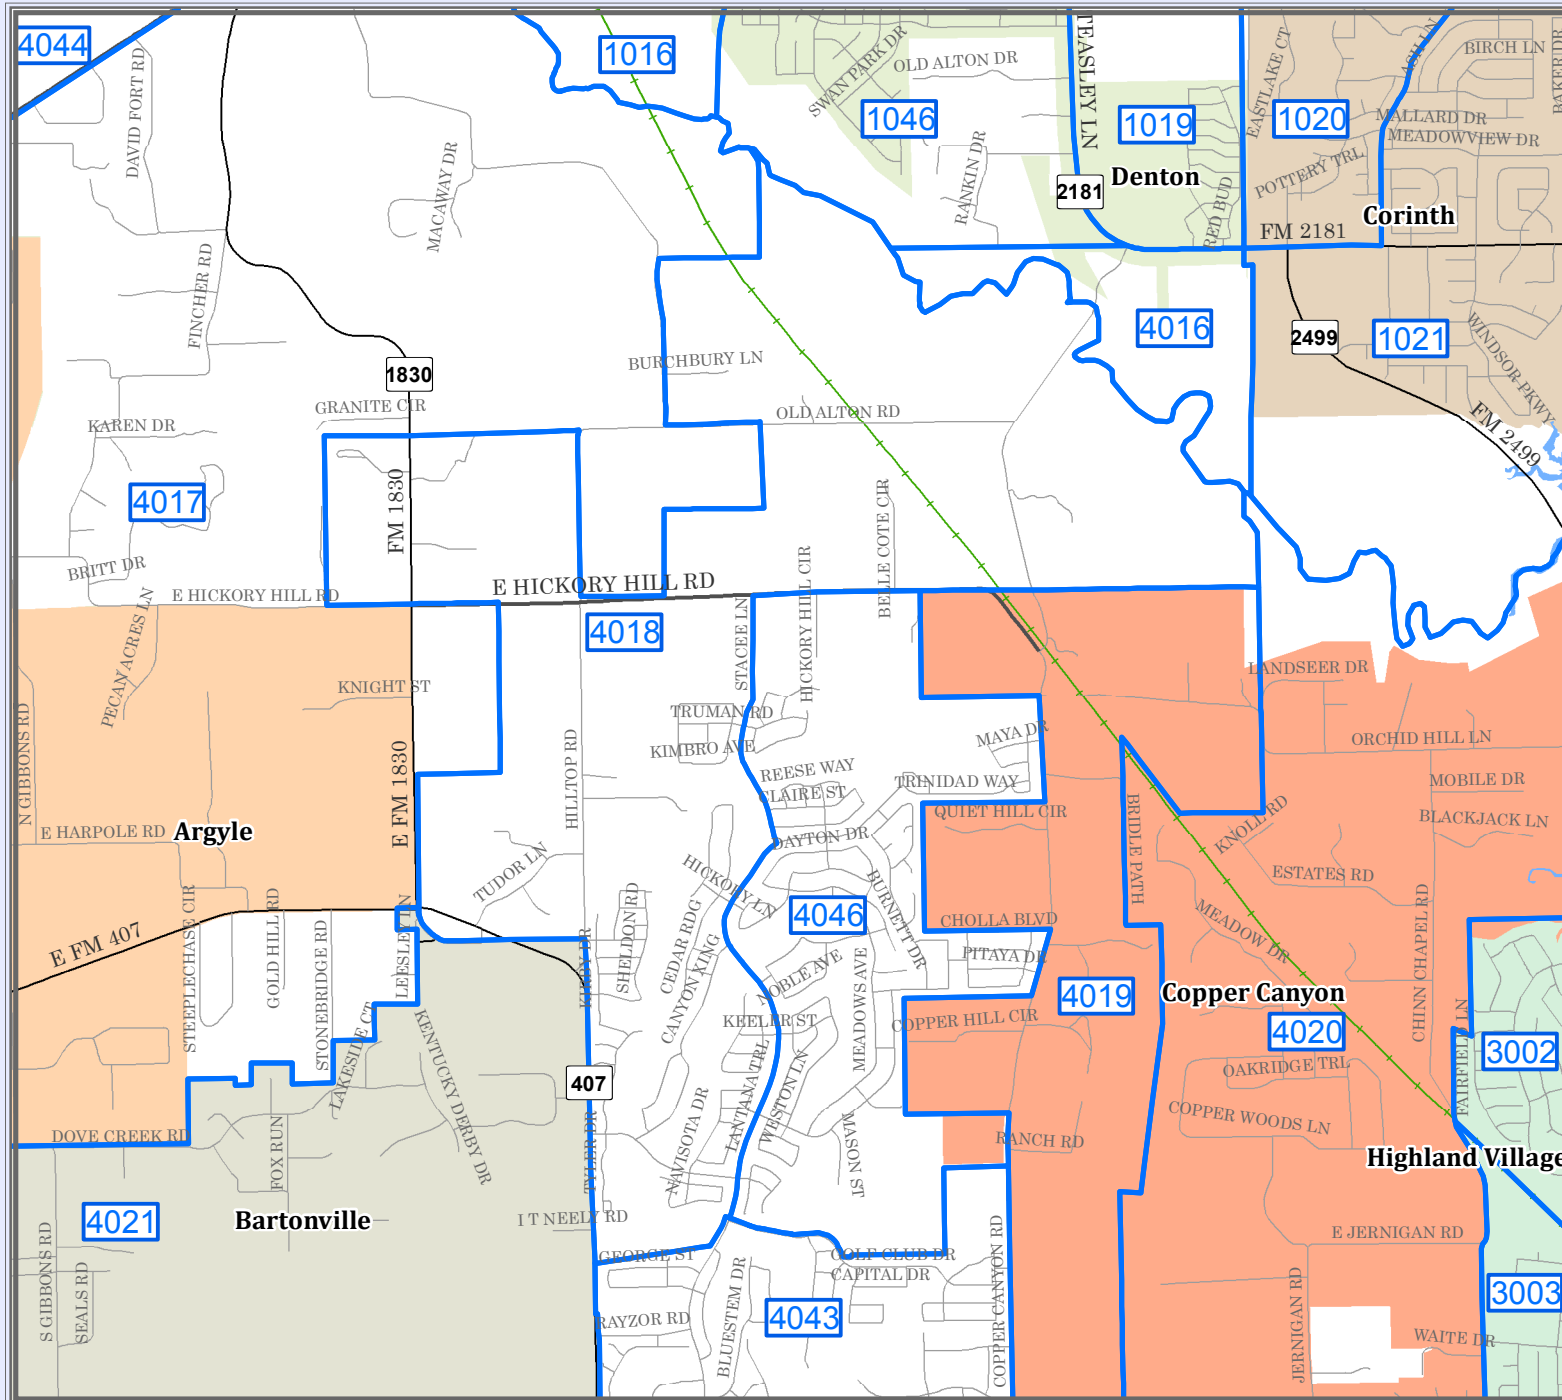

DENTON COUNTY

Voter Precinct 4018

Legend

- INTERSTATE
- U.S. HIGHWAY
- STATE HIGHWAY
- FARM TO MARKET
- MAJOR THOROUGHFARES
- MINOR ROADS
- CEMETERY
- RAILROADS
- AIRPORTS
- STREAMS
- LAKES & PONDS

City Population

Denton > 100,000
Lewisville 60,000 - 100,000
Carrollton 45,000 - 59,999
See page 2,000 - 4,999
Precinct Lines