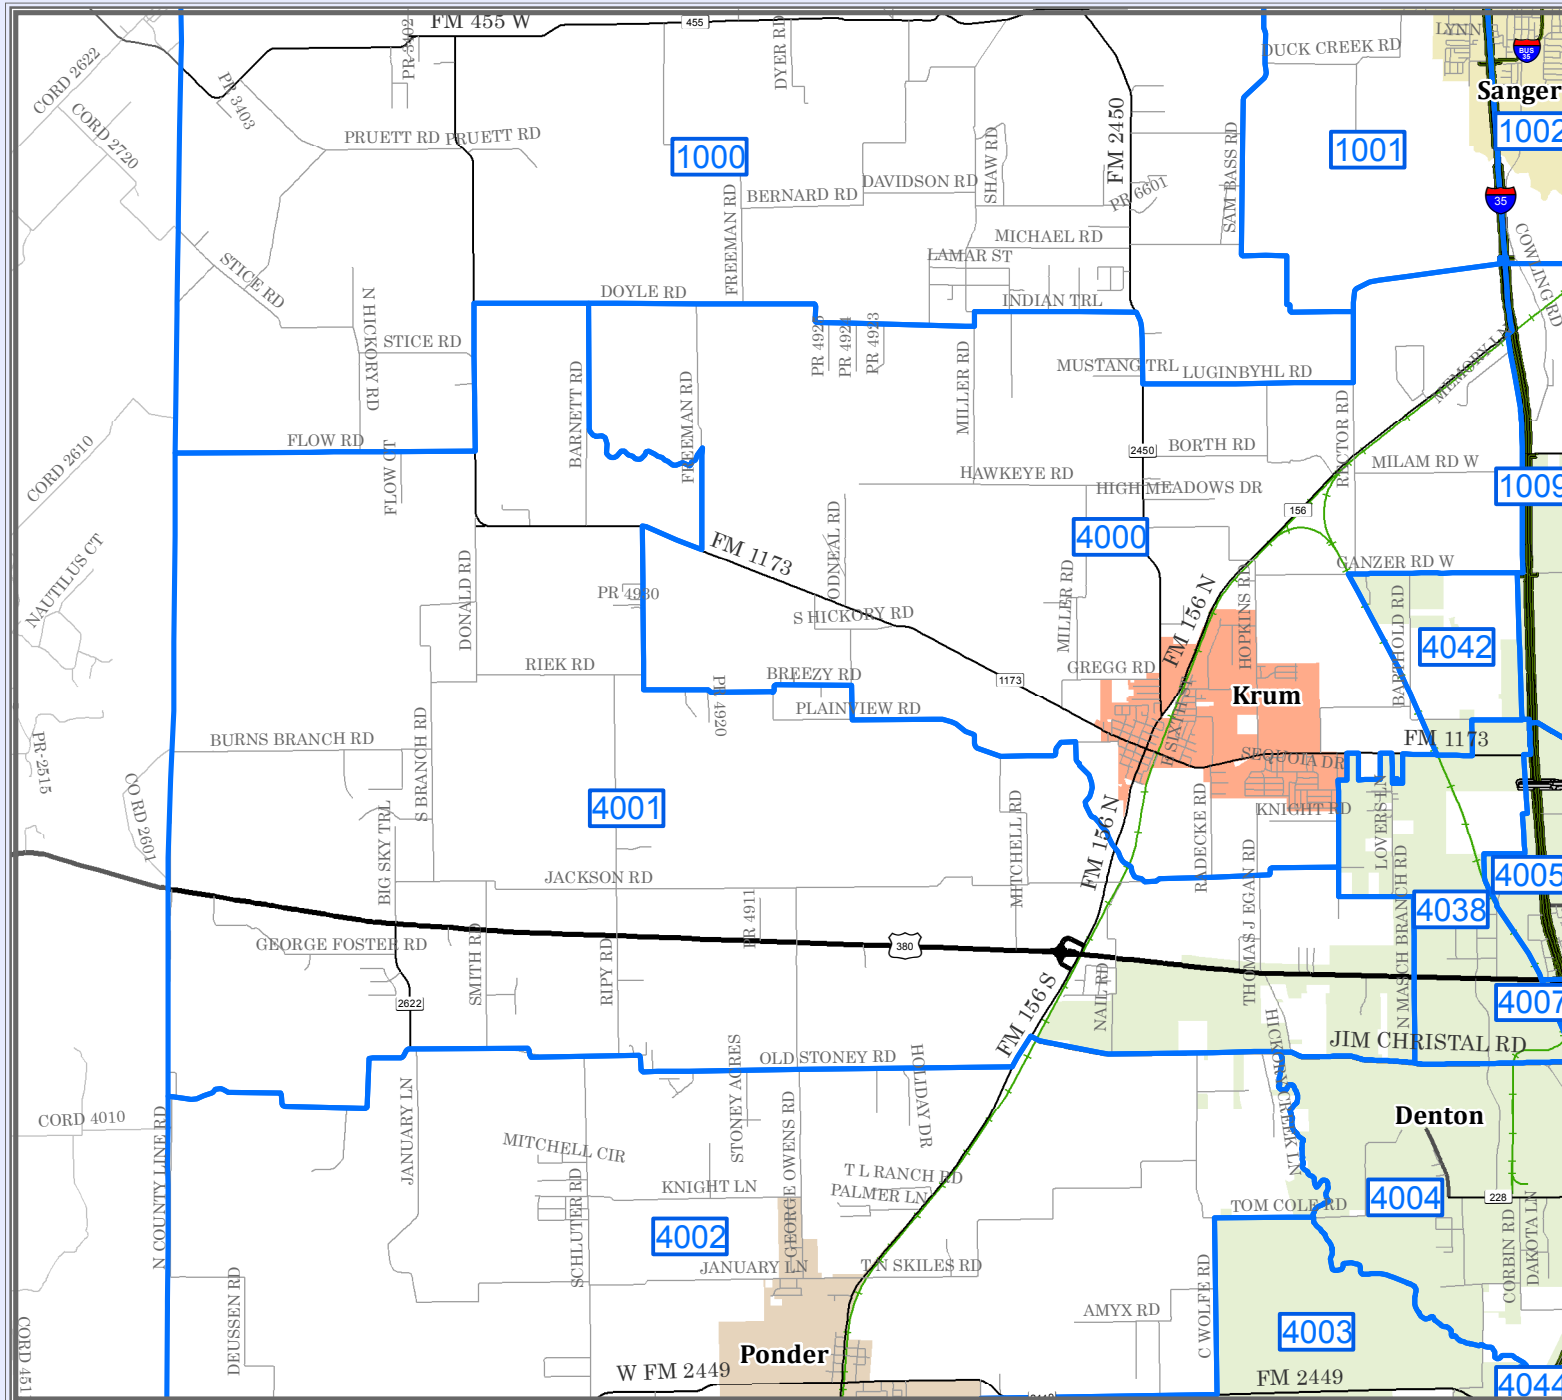

DENTON COUNTY

Voter Precinct 4001

Legend

- INTERSTATE
- U.S. HIGHWAY
- STATE HIGHWAY
- FARM TO MARKET
- MAJOR THOROUGHFARES
- MINOR ROADS
- CEMETERY
- RAILROADS
- AIRPORTS
- STREAMS
- LAKES & PONDS

City Population

Denton > 100,000
Lewisville 60,000 - 100,000
Carrollton 30,000 - 50,000
San Jose 2,000 - 5,000
Precinct 1 only

1 inch = 1.7 miles
December 07, 2017