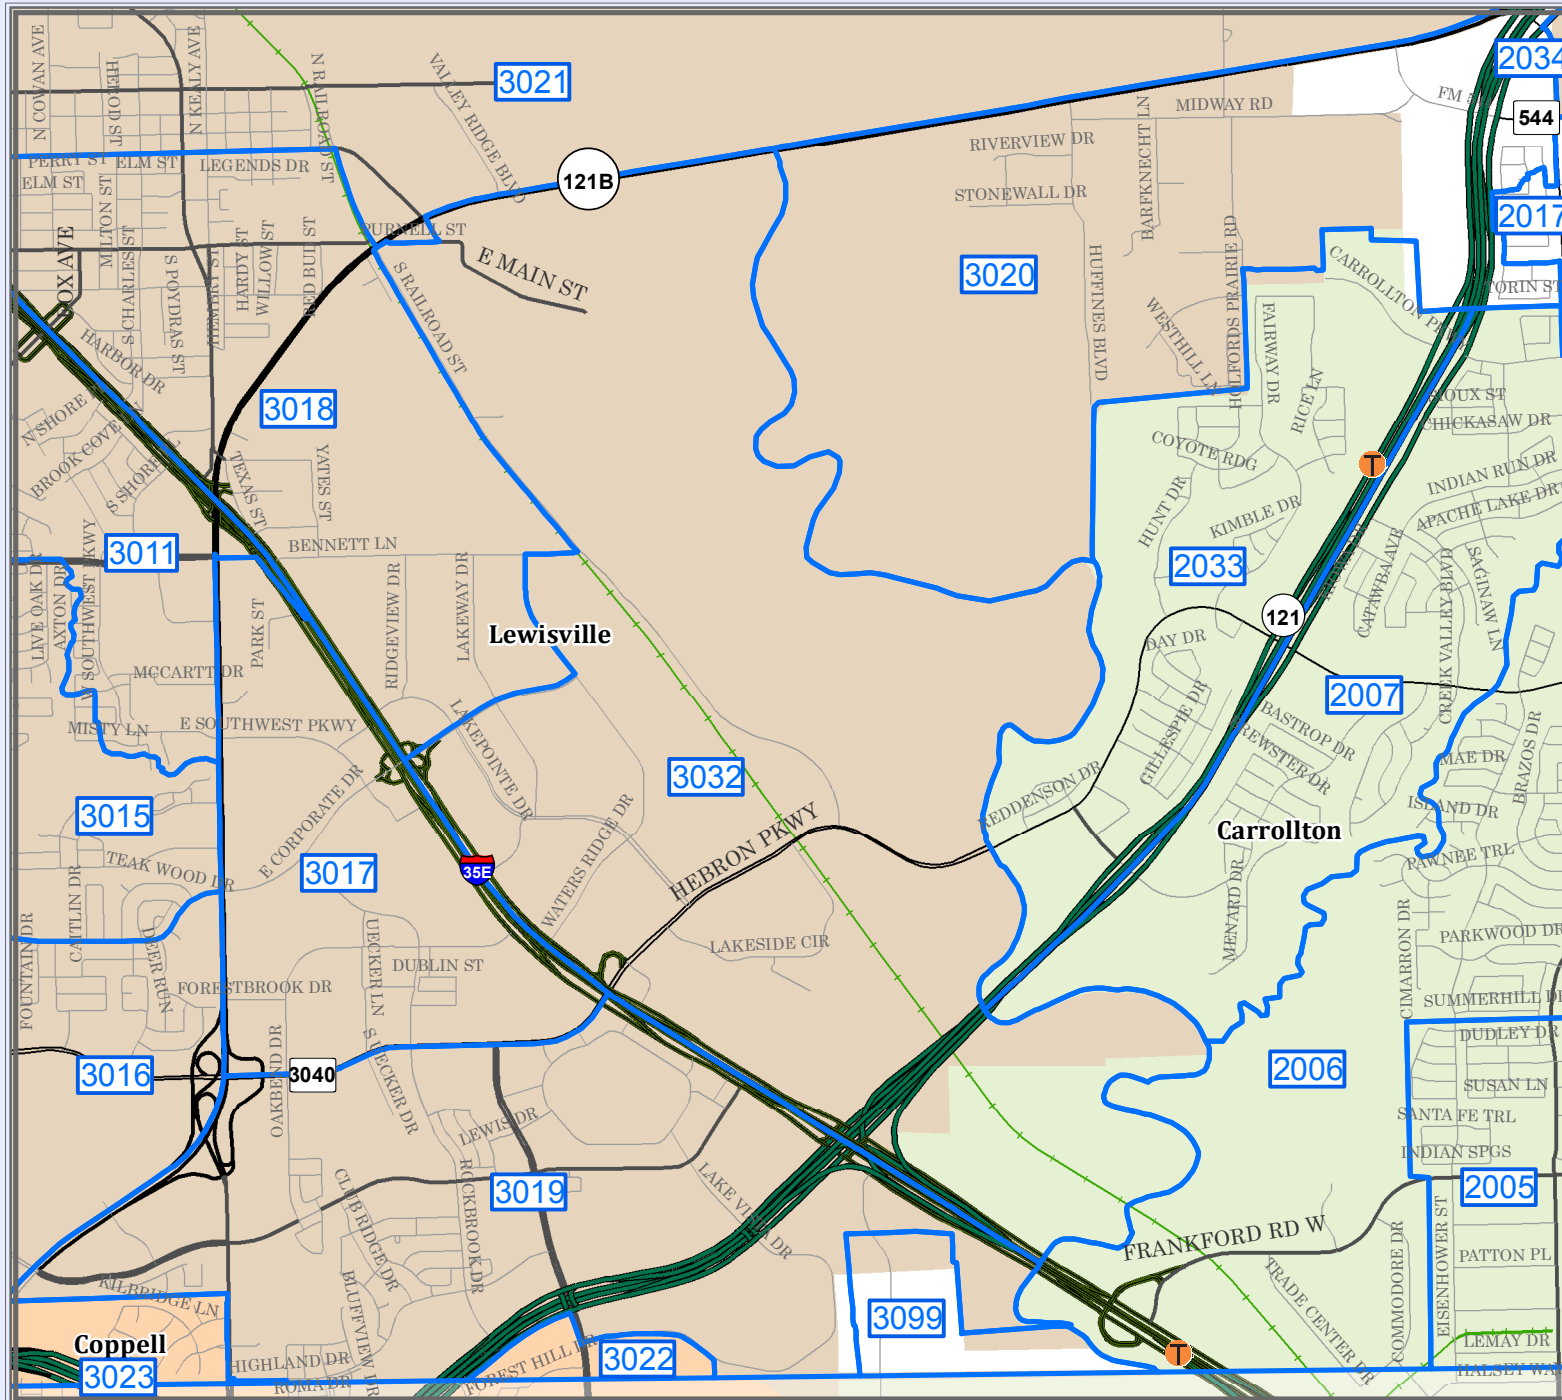

DENTON COUNTY

Voter Precinct 3032

Legend

- INTERSTATE
- U.S. HIGHWAY
- STATE HIGHWAY
- FARM TO MARKET
- MAJOR THOROUGHFARES
- MINOR ROADS
- CEMETERY
- RAILROADS
- AIRPORTS
- STREAMS
- LAKES & PONDS

City Population

Denton	> 100,000
Lewisville	60,000 - 100,000
Carrollton	40,000 - 59,999
Other	20,000 - 39,999

1 inch = 0.6 miles
December 07, 2017