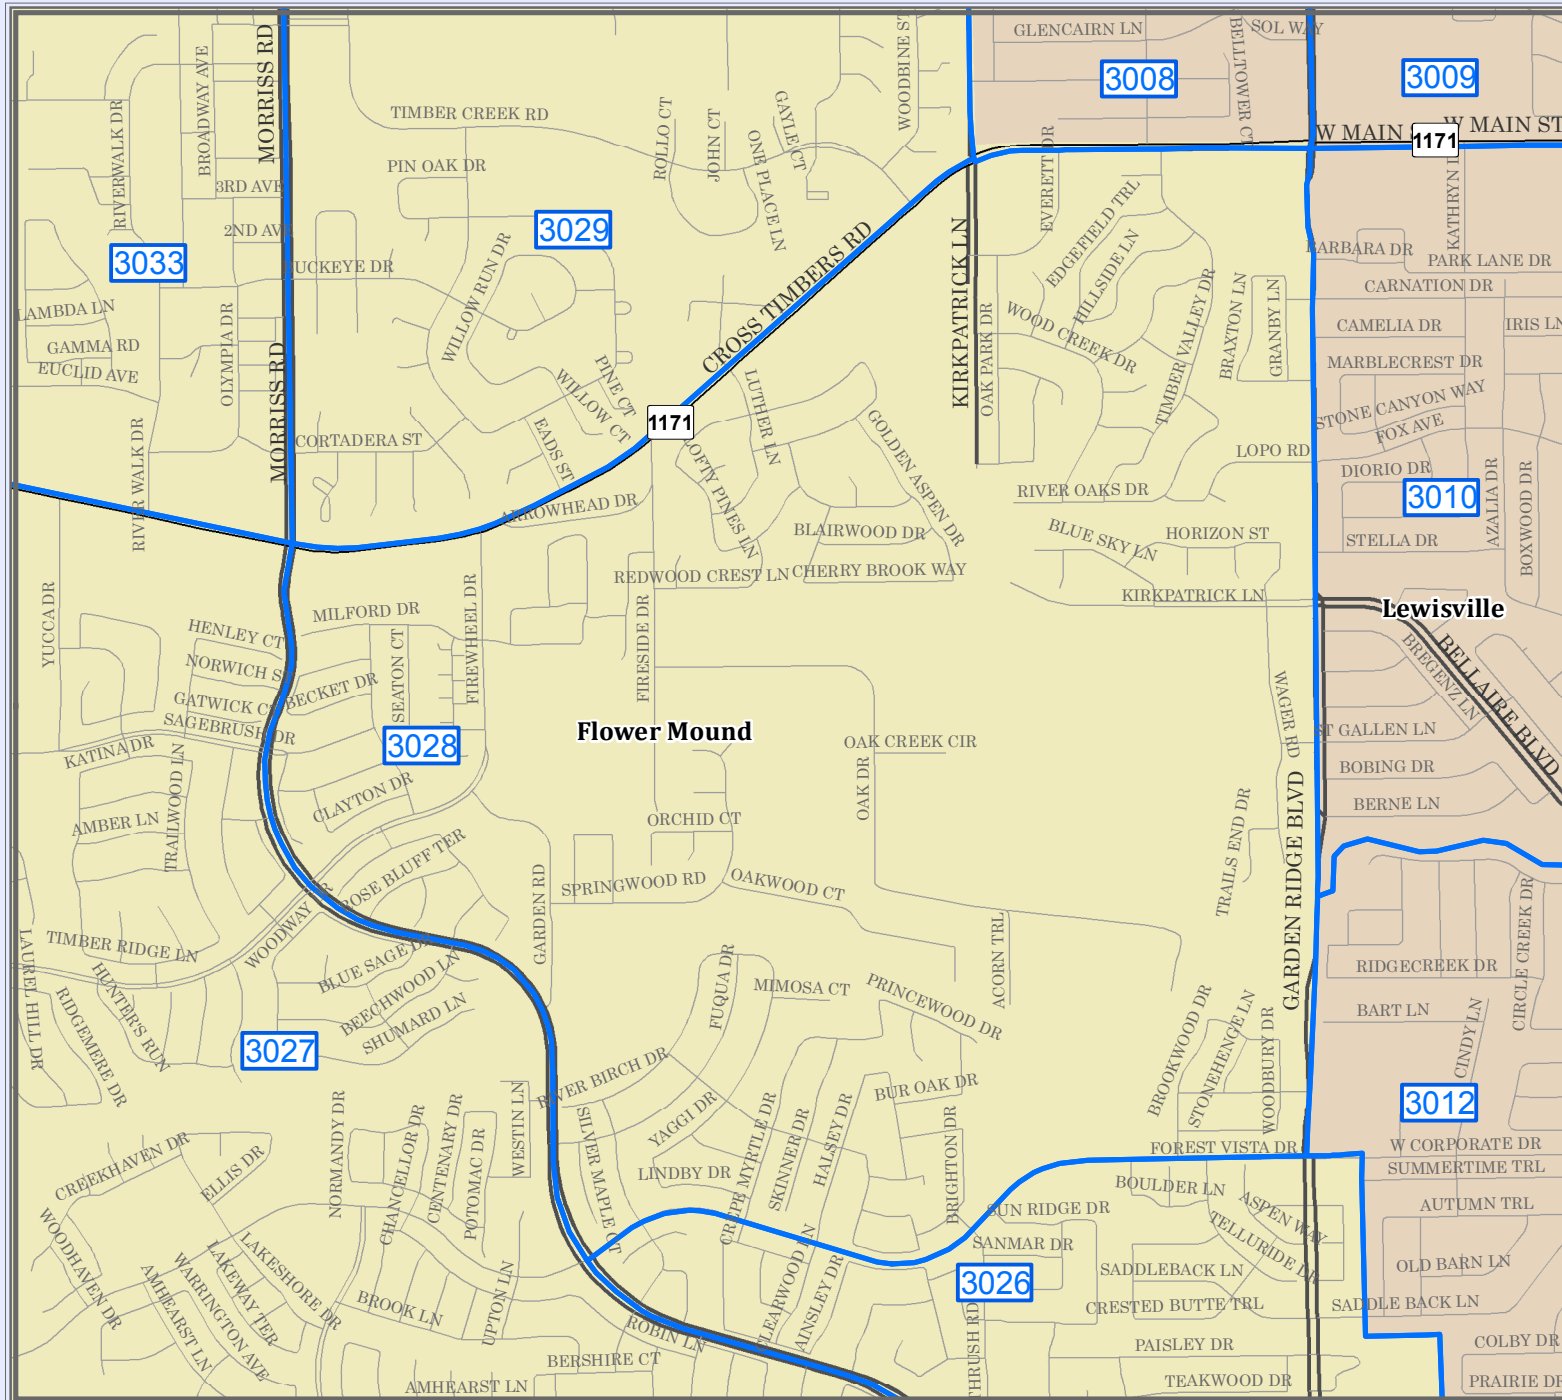

DENTON COUNTY

Voter Precinct 3028

City Population

Denton	> 100,000
Lewisville	60,000 - 100,000
Crested Butte	30,000 - 50,000
See page 2,000 - 5,000	

Source: Census 2000

1 inch = 0.3 miles
December 07, 2017