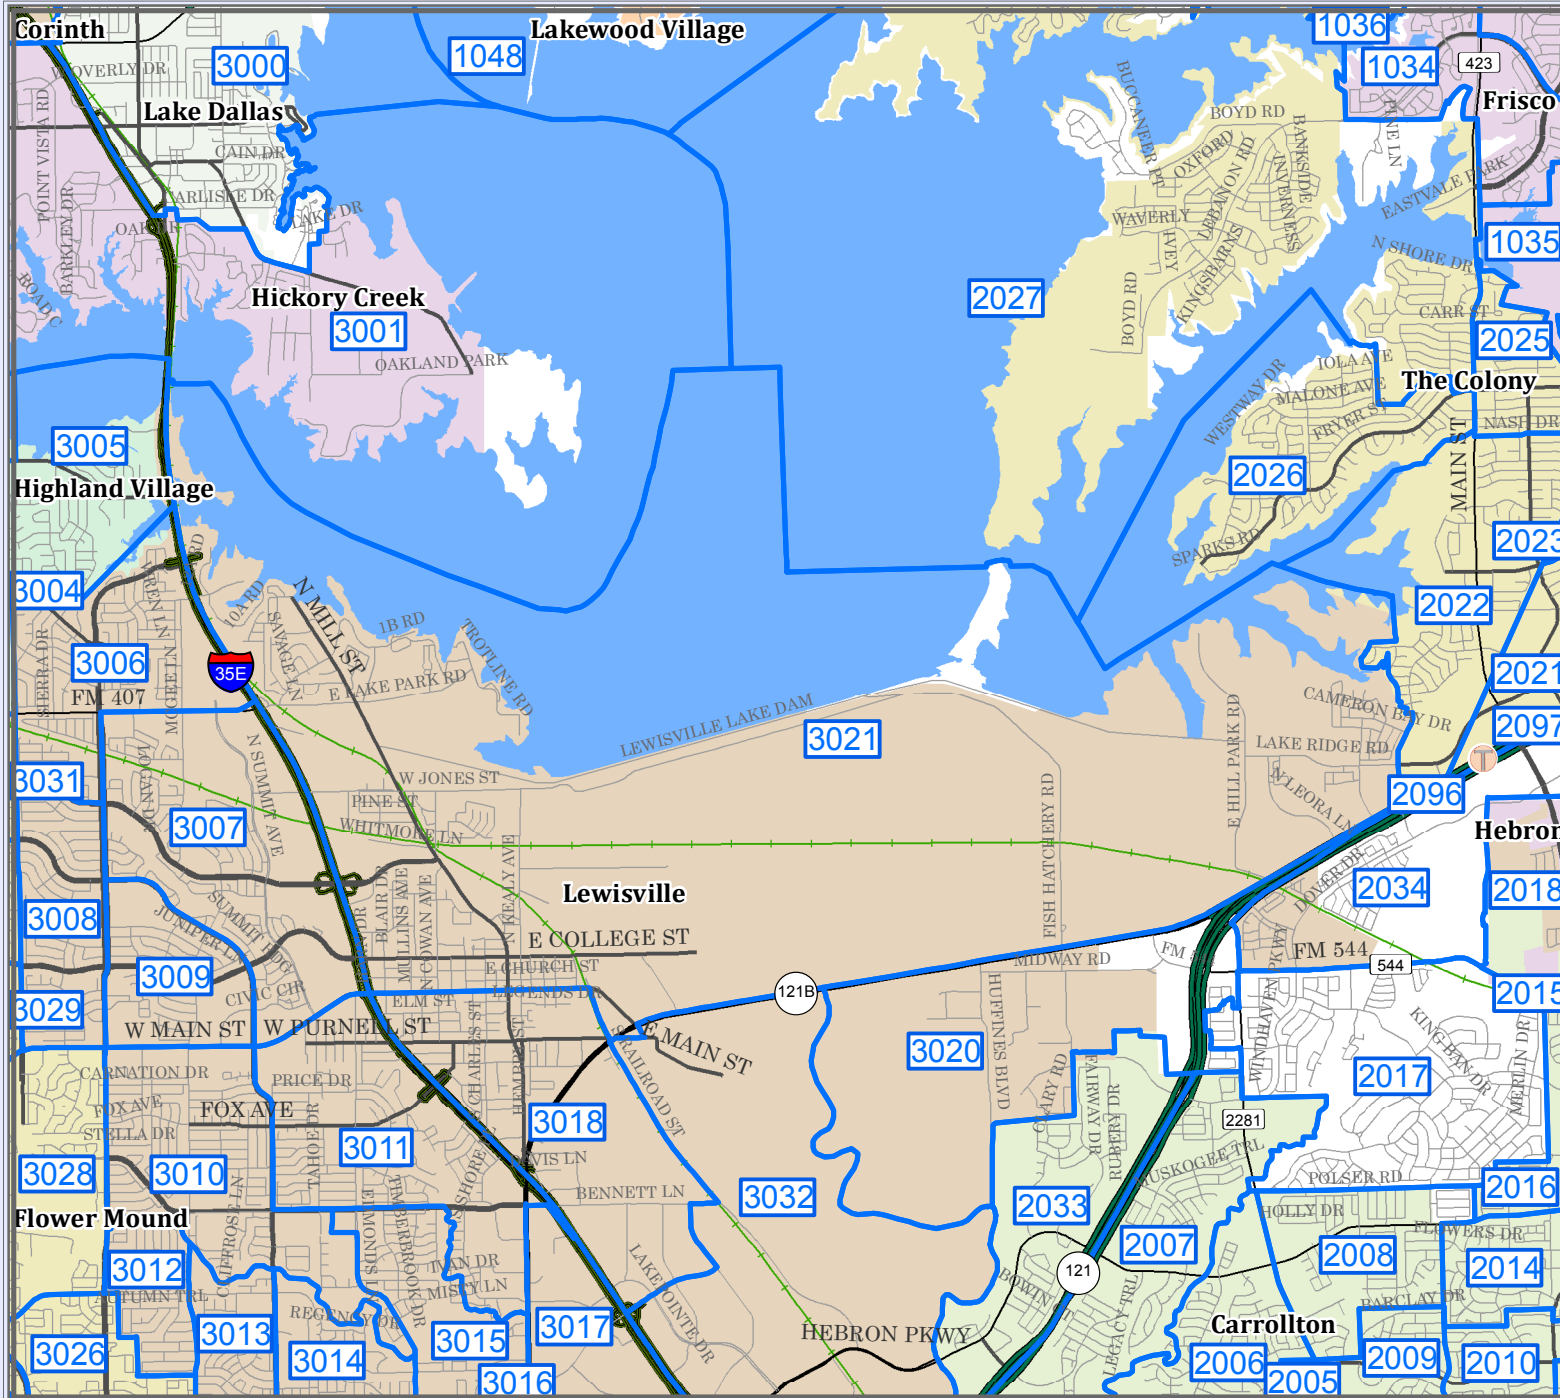

DENTON COUNTY

Voter Precinct 3021

Legend

- INTERSTATE
- U.S. HIGHWAY
- STATE HIGHWAY
- FARM TO MARKET
- MAJOR THOROUGHFARES
- MINOR ROADS
- CEMETERY
- RAILROADS
- AIRPORTS
- STREAMS
- LAKES & PONDS

City Population

- Denton > 100,000
- Lewisville 60,000 - 100,000
- Carrollton 30,000 - 50,000
- See page 2, 2006, 10/09
- Source: Census

1 inch = 1.2 miles
December 07, 2017