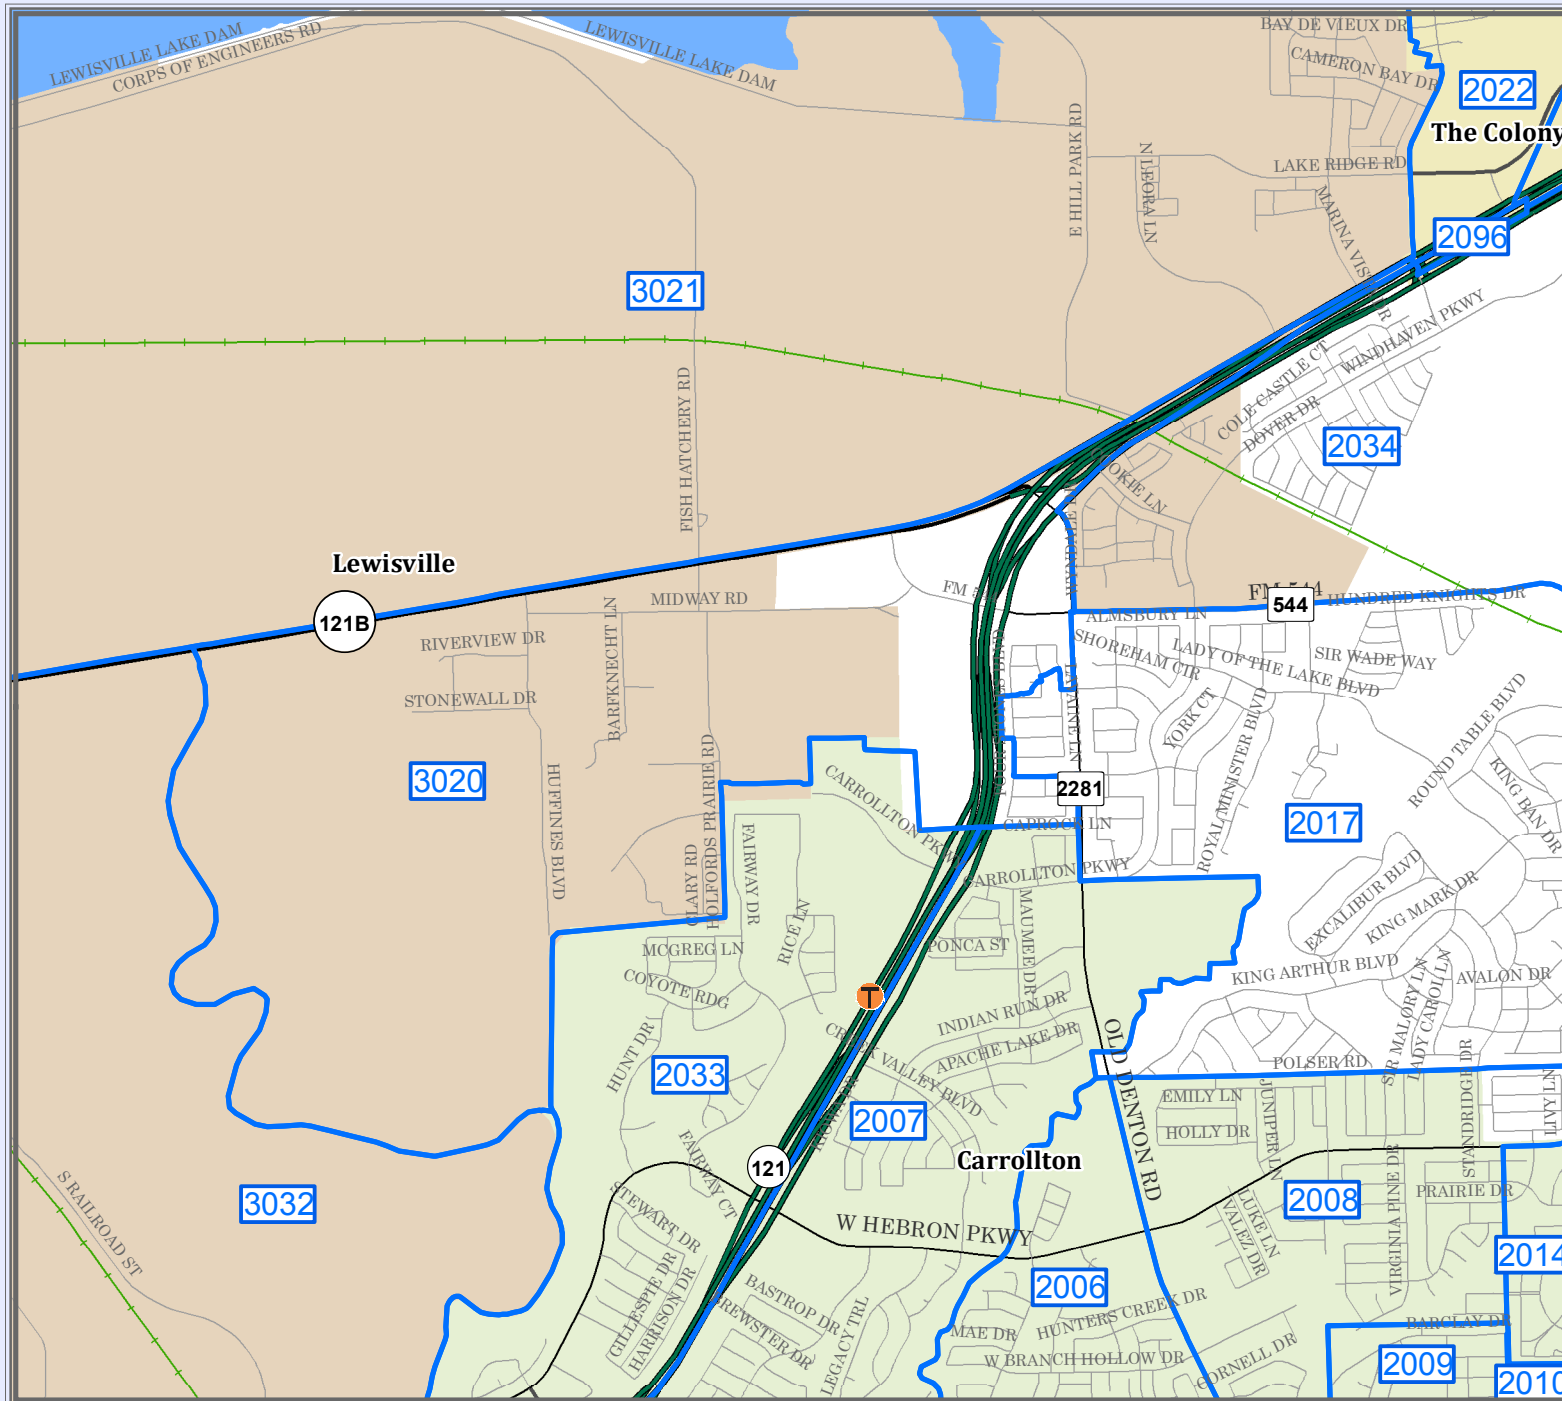

DENTON COUNTY

Voter Precinct 3020

Legend

- INTERSTATE
- U.S. HIGHWAY
- STATE HIGHWAY
- FARM TO MARKET
- MAJOR THOROUGHFARES
- MINOR ROADS
- CEMETERY
- RAILROADS
- AIRPORTS
- STREAMS
- LAKES & PONDS

City Population

Denton > 100,000
Lewisville 60,000 - 100,000
Carrollton 40,000 - 59,999
San Jose 20,000 - 39,999
Precinct Lines