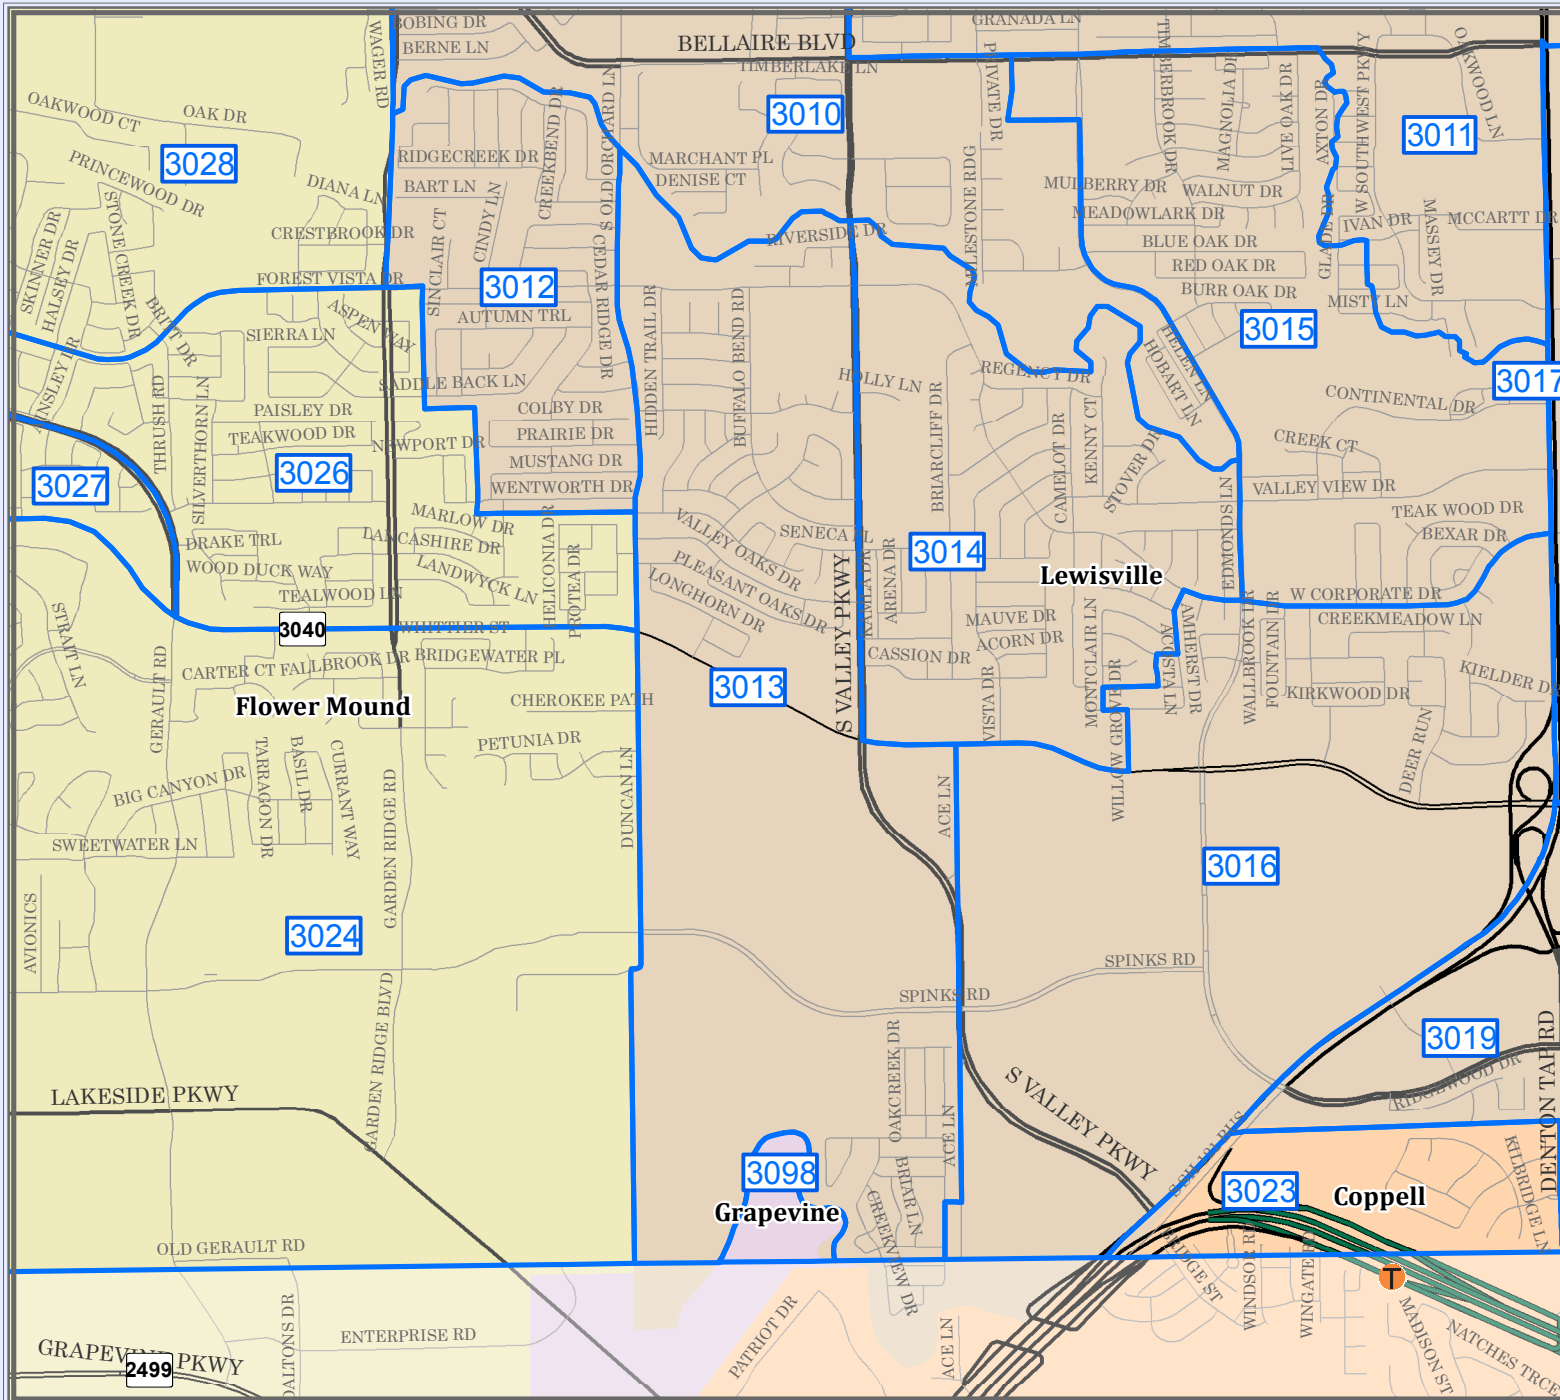

DENTON COUNTY

Voter Precinct 3013

Legend

- INTERSTATE
- U.S. HIGHWAY
- STATE HIGHWAY
- FARM TO MARKET
- MAJOR THOROUGHFARES
- MINOR ROADS
- CEMETERY
- RAILROADS
- AIRPORTS
- STREAMS
- LAKES & PONDS

City Population

Denton > 100,000
Lewisville 60,000 - 100,000
Coppell 30,000 - 50,000
See page 2,000 - 5,000
Precinct - 1,000

1 inch = 0.4 miles
December 07, 2017