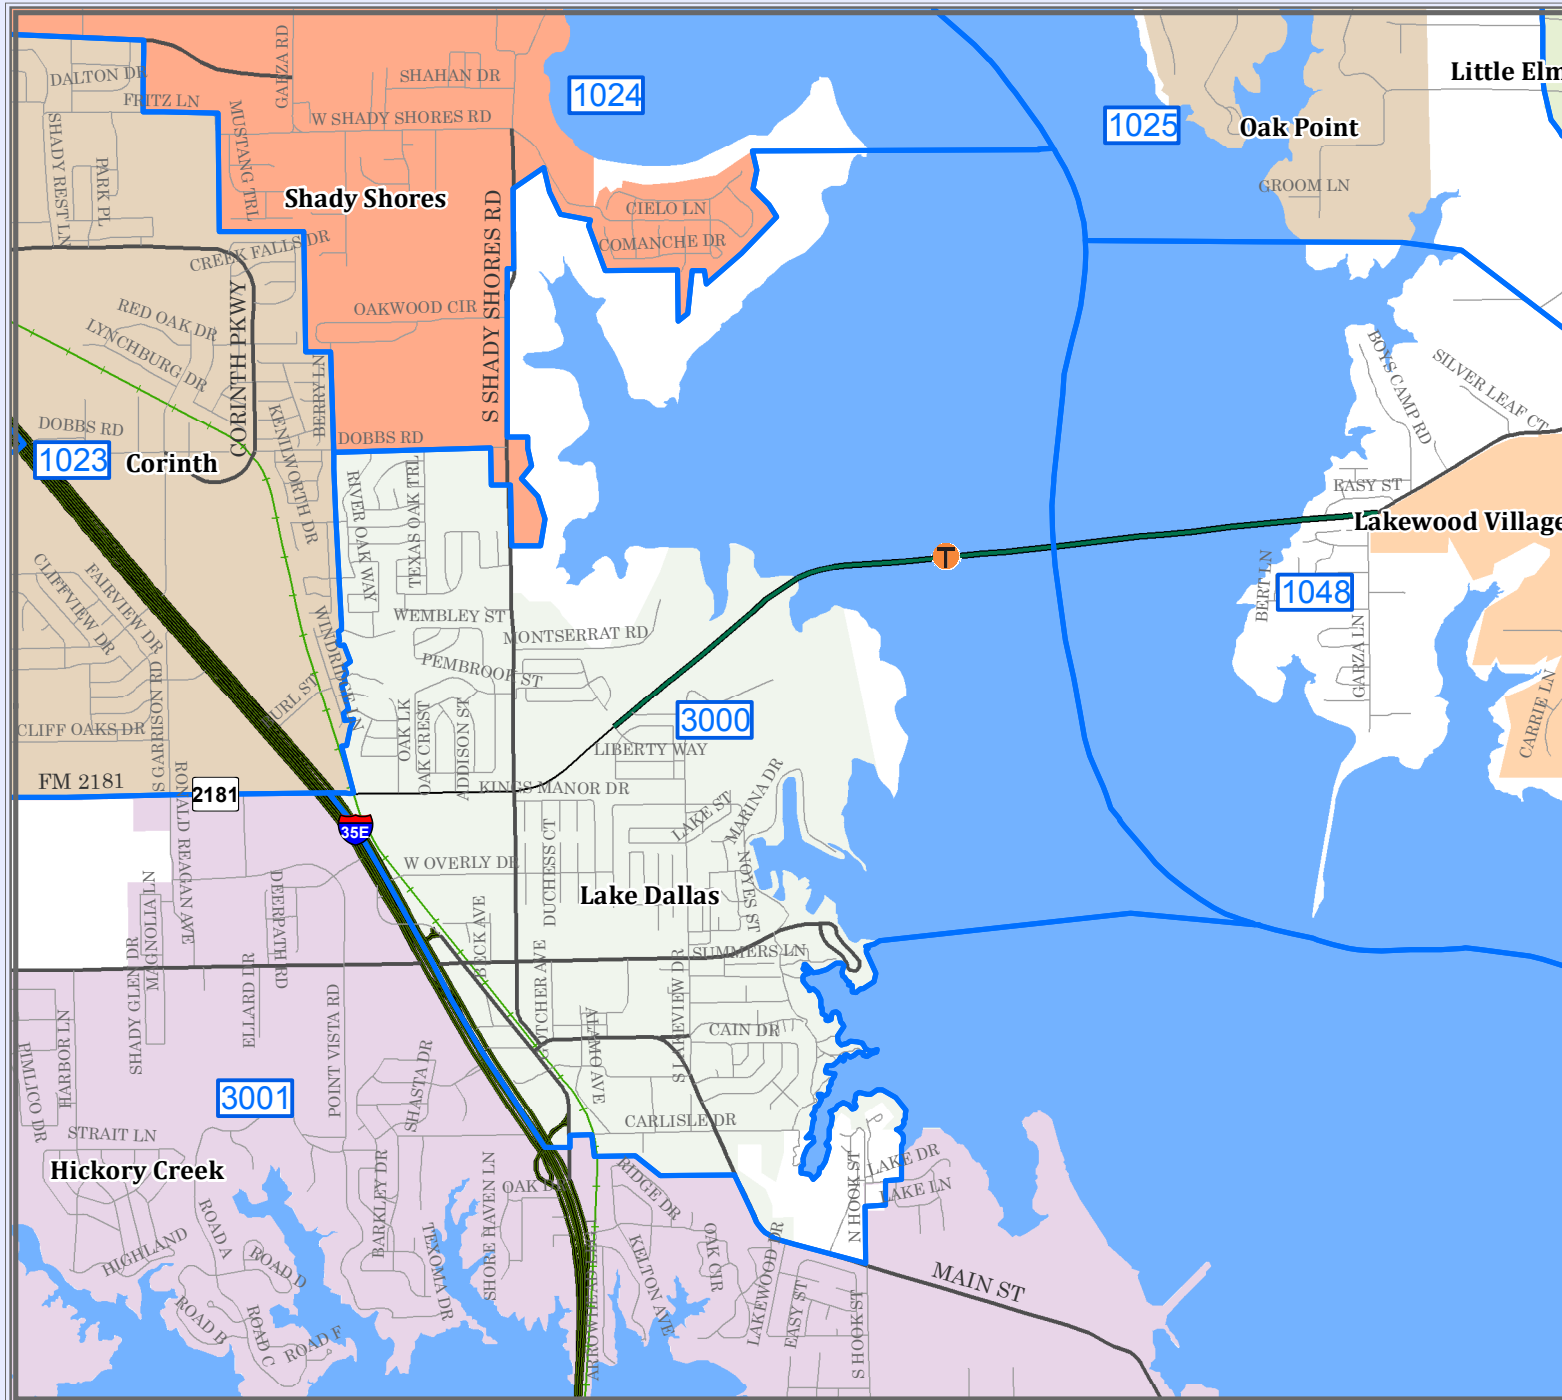

DENTON COUNTY

Voter Precinct 3000

City Population

Denton	> 100,000
Lewisville	60,000 - 100,000
Carrollton	45,000 - 55,000
Irving	30,000 - 40,000
Plano	25,000 - 35,000

A compass rose showing cardinal directions (N, S, E, W) and a scale of 1 inch = 0.6 miles. The date December 07, 2017 is also included.