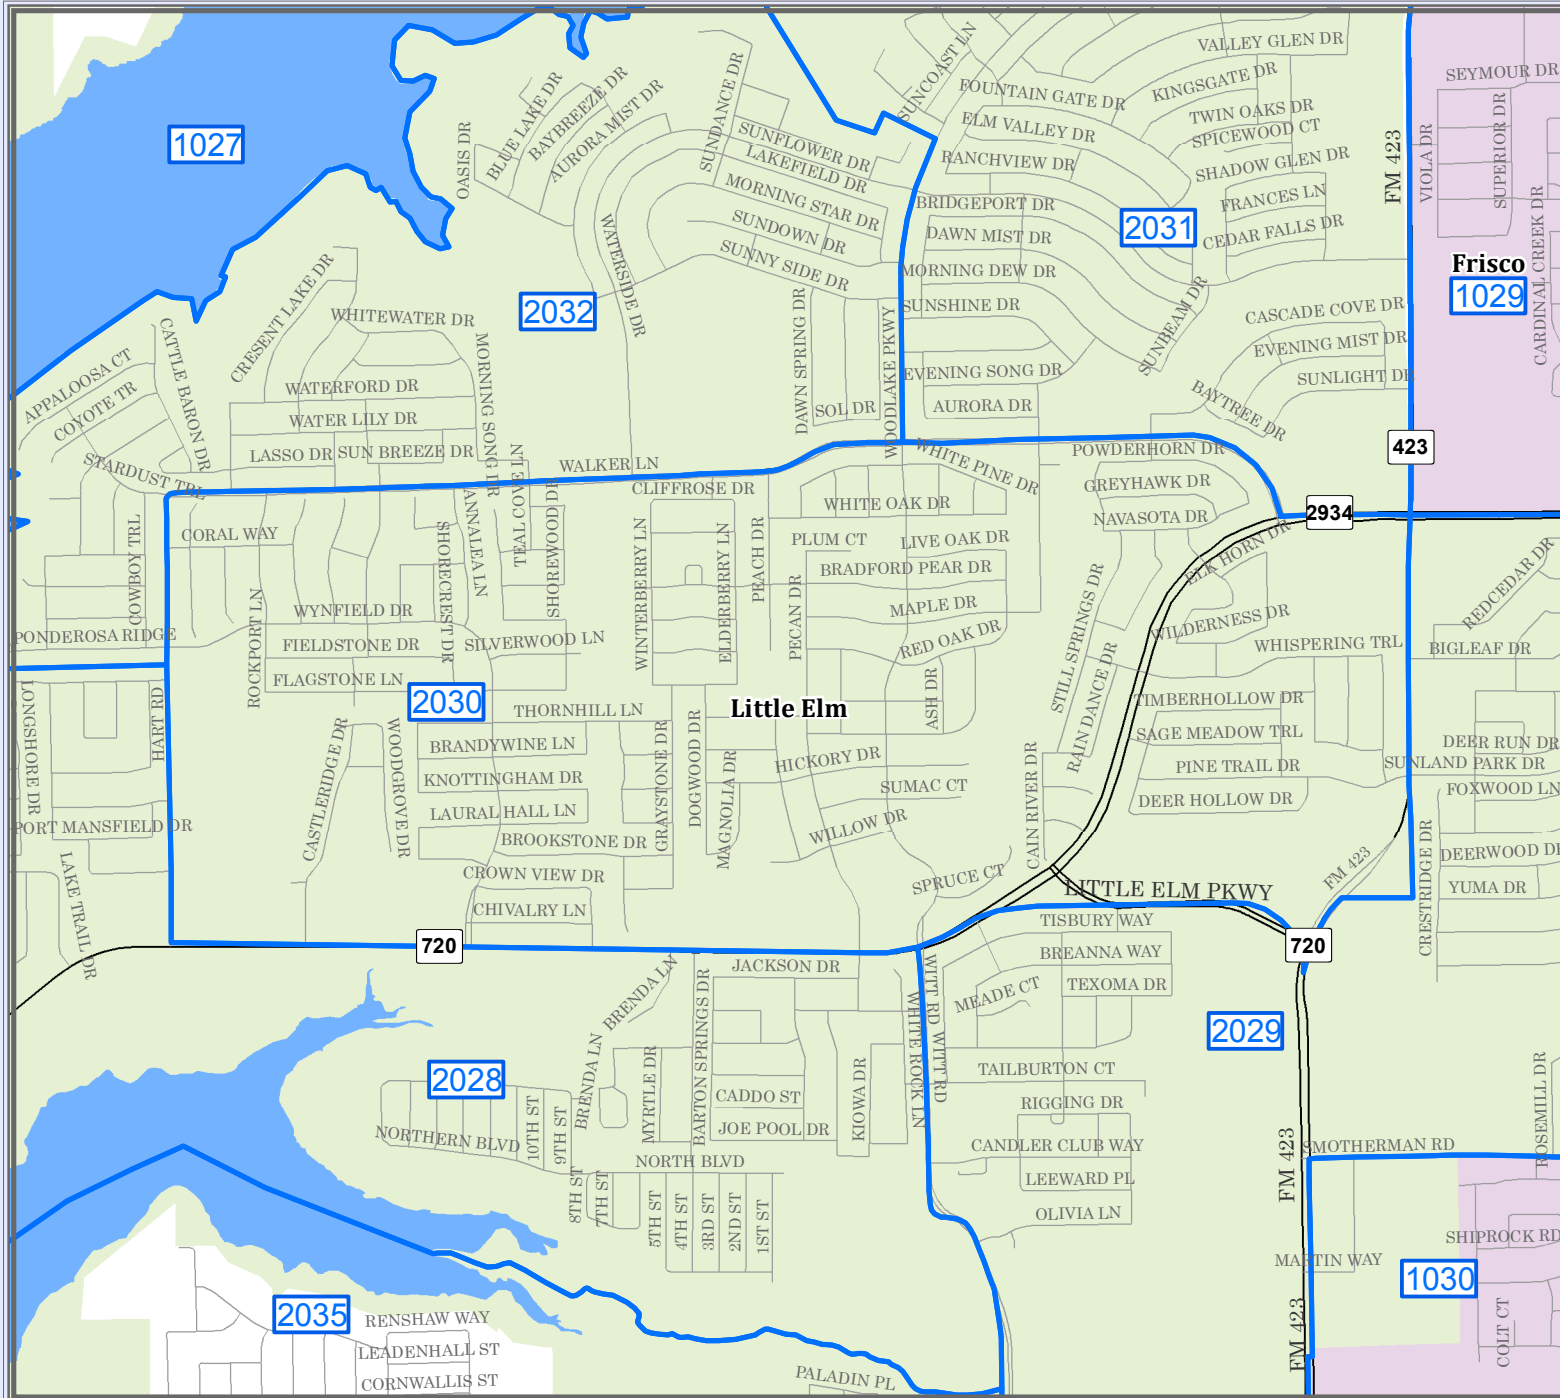

DENTON COUNTY

Voter Precinct 2030

Legend

- INTERSTATE
- U.S. HIGHWAY
- STATE HIGHWAY
- FARM TO MARKET
- MAJOR THOROUGHFARES
- MINOR ROADS
- CEMETERY
- RAILROADS
- AIRPORTS
- STREAMS
- LAKES AND PONDS

City Population

Denton > 100,000
Lewisville 60,000 - 100,000
Carrollton 30,000 - 50,000
Flower Mound 20,000 - 30,000
Source: Census