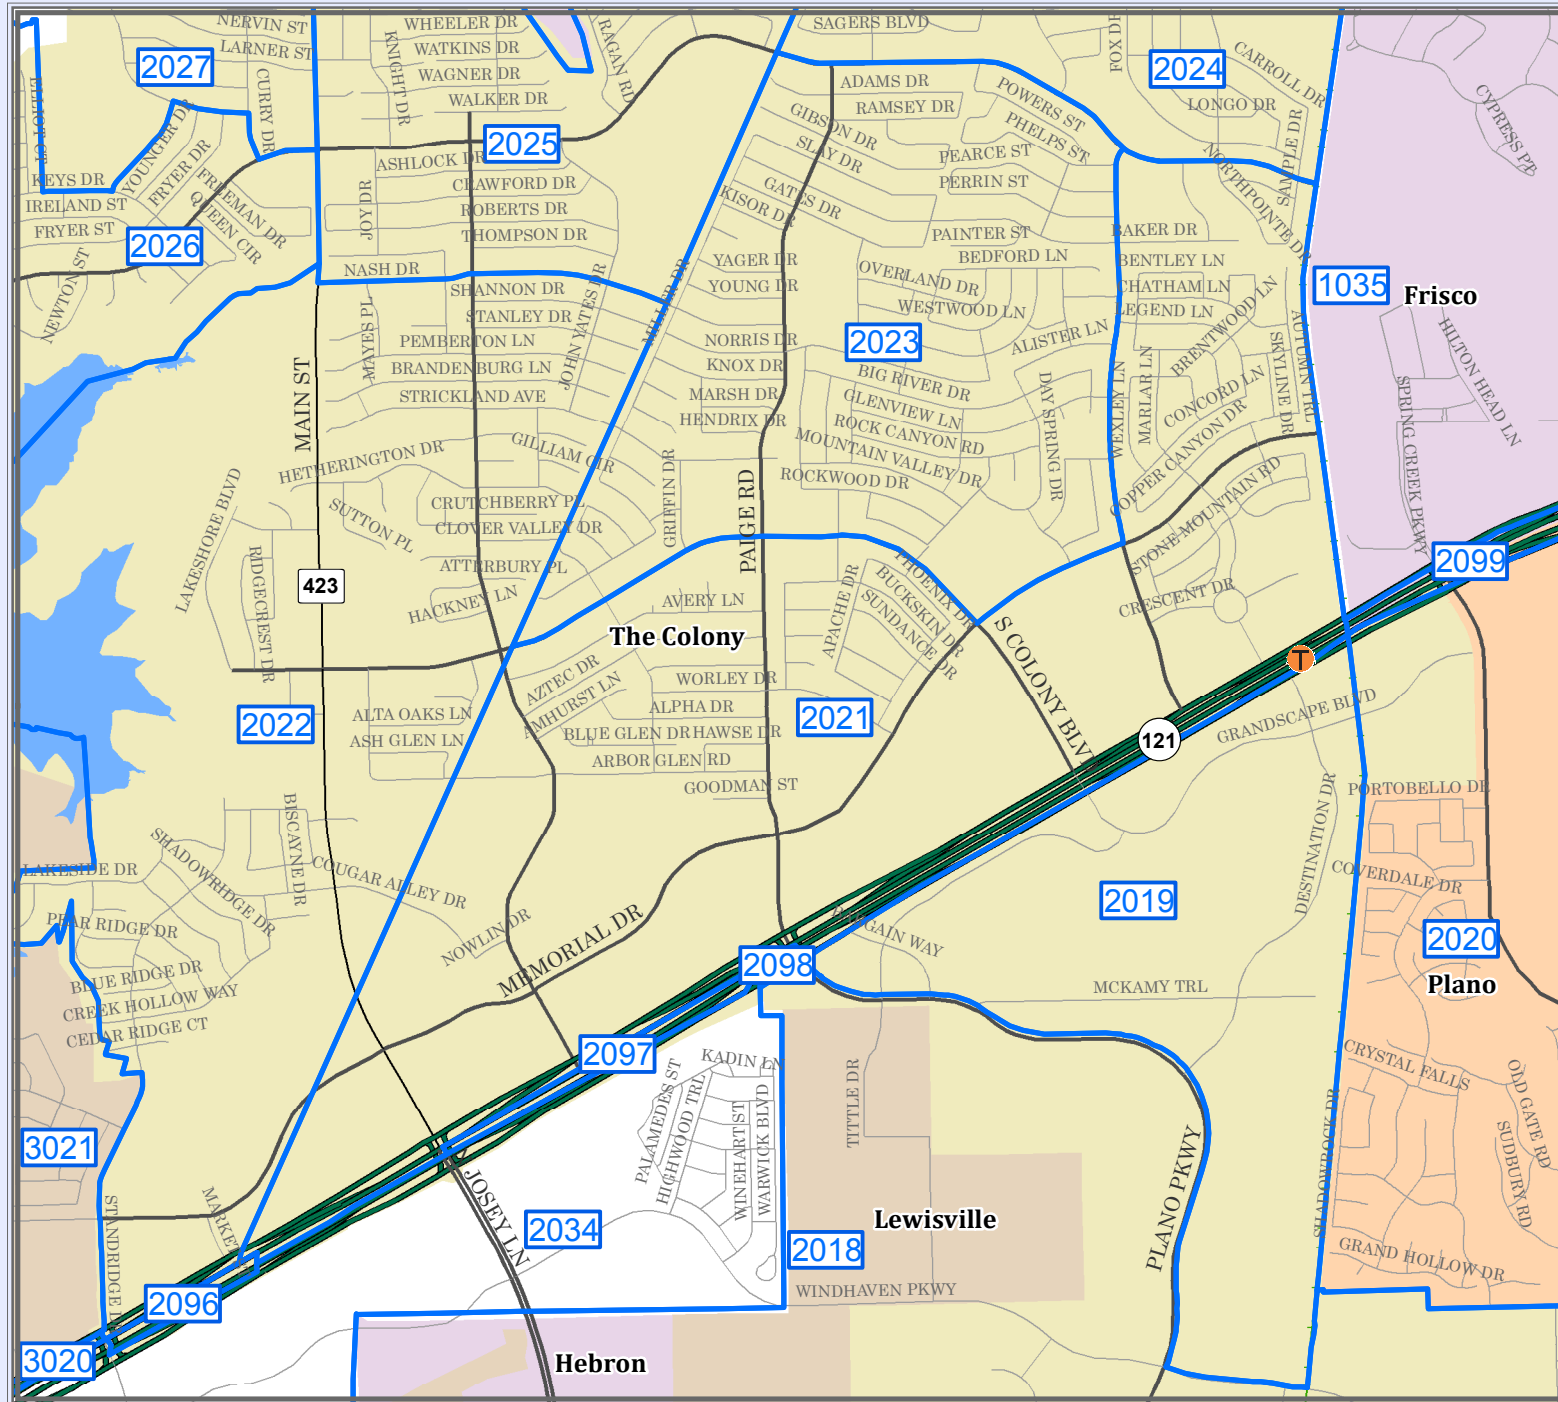

DENTON COUNTY

Voter Precinct 2021

Legend:

- INTERSTATE
- U.S. HIGHWAY
- STATE HIGHWAY
- FARM TO MARKET
- MAJOR THOROUGHFARES
- MINOR ROADS
- CEMETERY
- RAILROADS
- AIRPORTS
- STREAMS
- LAKES & PONDS

City Population

Denton	> 100,000
Lewisville	60,000 - 100,000
Clarksville	40,000 - 59,999
San Jose	20,000 - 39,999
Others	10,000 - 19,999

1 inch = 0.4 miles
December 07, 2017