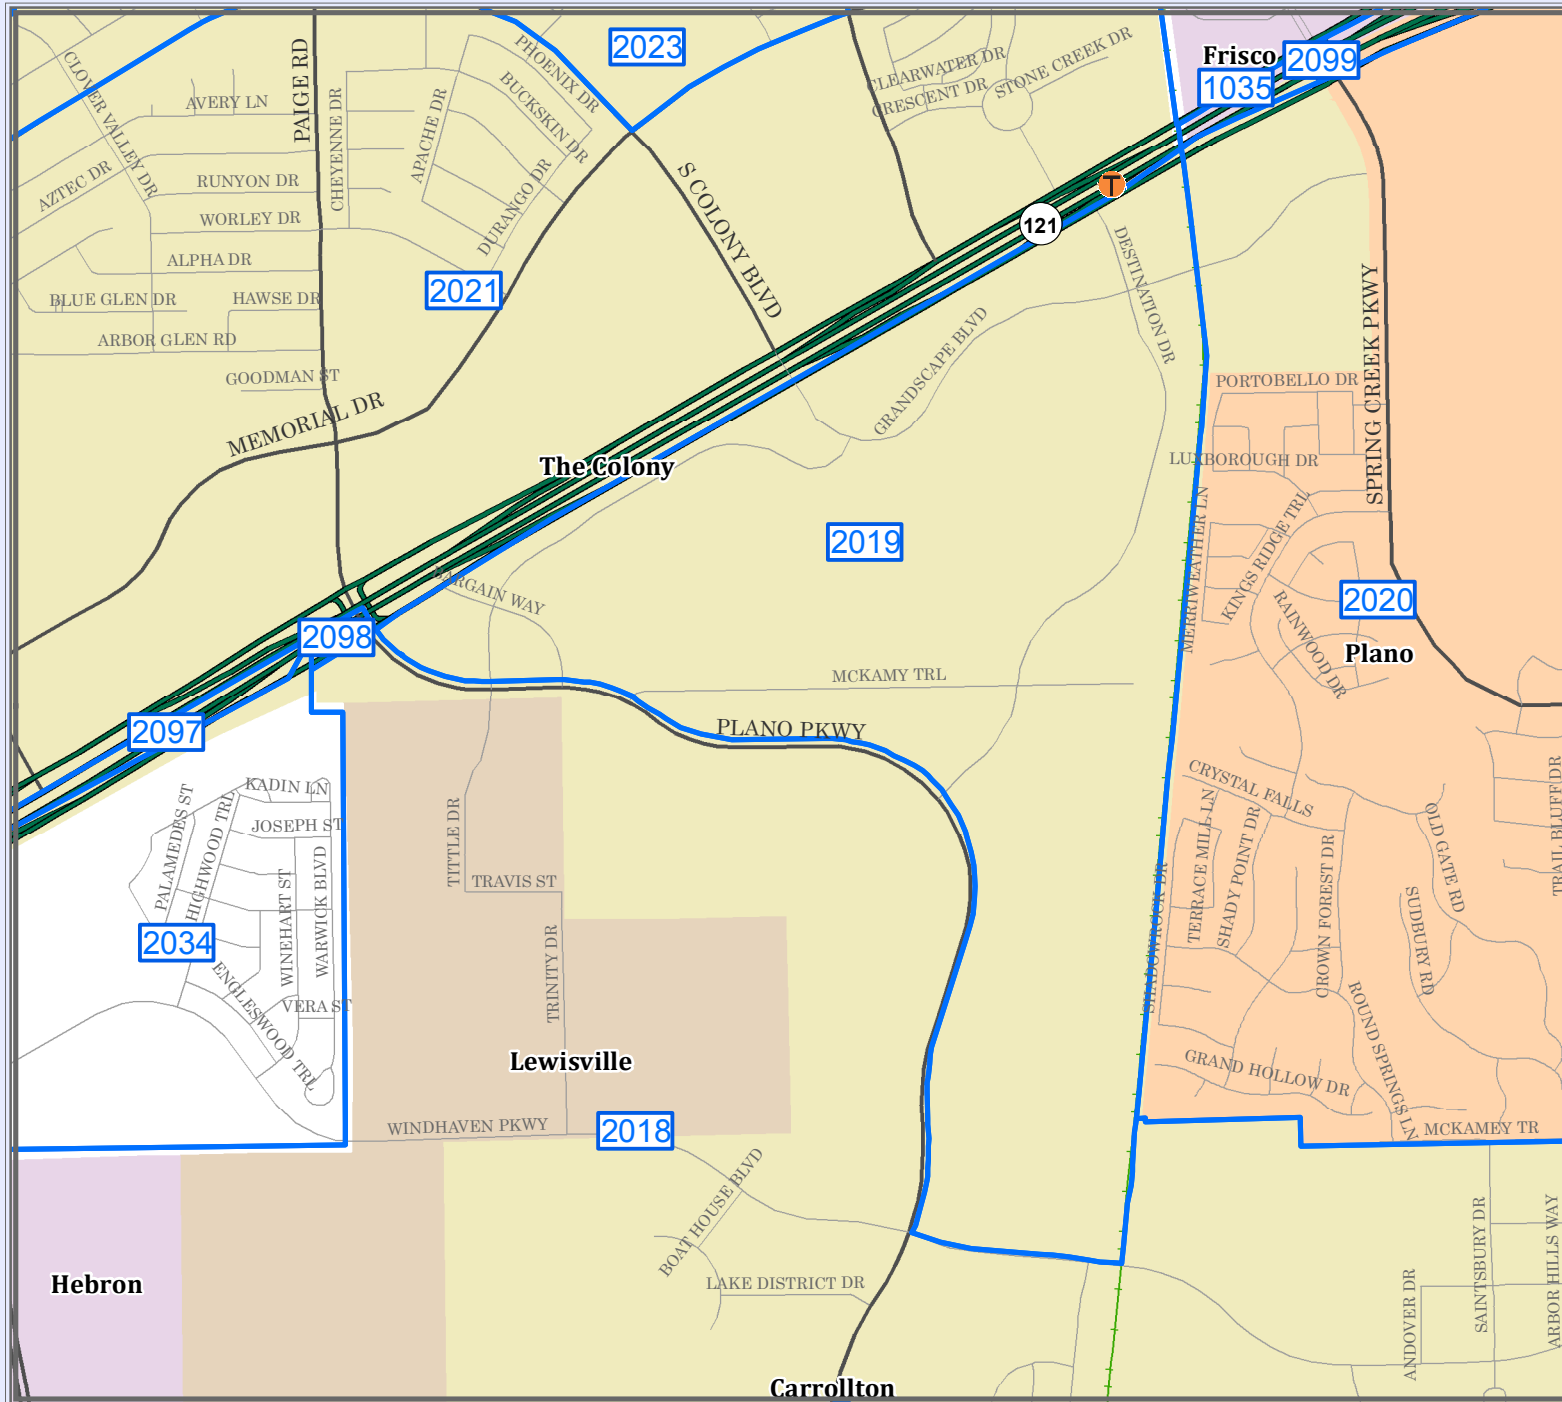

DENTON COUNTY

Voter Precinct 2019

Legend

- INTERSTATE
- U.S. HIGHWAY
- STATE HIGHWAY
- FARM TO MARKET
- MAJOR THOROUGHFARES
- MINOR ROADS
- CEMETERY
- RAILROADS
- AIRPORTS
- STREAMS
- LAKES & PONDS

City Population

Denton	> 100,000
Lewisville	60,000 - 100,000
Carrollton	30,000 - 60,000
Hebron	2,000 - 5,000